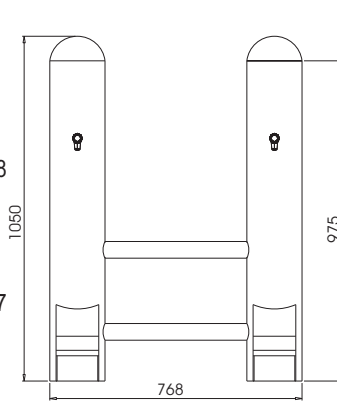

Lava Pés Plus

2 serviços / 2 servicios / 2 services

Satinado / Mate / Satin

290038

4 serviços / 4 servicios / 4 services

Satinado / Mate / Satin

290017

AISI 316