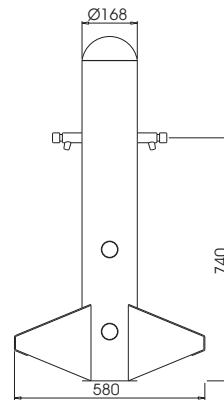

Lava Pés Plus

2 serviços / 2 servicios / 2 services

Satinado / Mate / Satin

290038

4 serviços / 4 servicios / 4 services

Satinado / Mate / Satin

290017

AISI 316