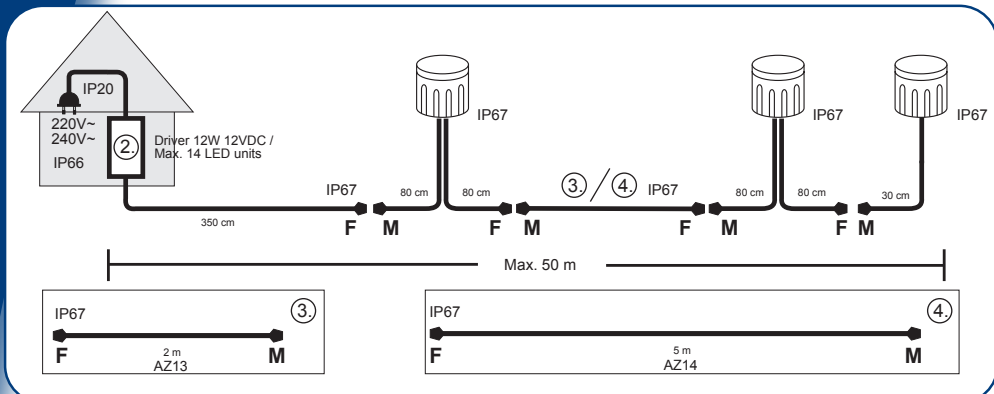

Materials & Dimensions:

- A: Cable: UV resistant Outdoor Cable (polyethane) foreseen with highest quality M12 sensor connectors;
- B: Housing: Flexible polyurethane with a shore hardness of D 55 – 59;
- C: Potting Compound: PCB and LED are completely infused into 2-component polyurethane.

System Components:

① Light Unit

LED color: White, Blue.
Configuration:
Multi Connector (80cm in / 80cm out),
Single Connector (30 cm)
(= also end stop)

② Power Supply

MAX. 14 LED
Available in EUR / UK / CH / US
plug version

Extension cables

③ 200cm
④ 500cm

Optional
Connection Cables (T-splitter)

⑤ 30/150cm
⑥ 30/30cm

Connection & Dimensions:

Installation:

CAUTION: Always ensure the accessibility of cables and cable connections for potential interchangeability of components after the installation is completed. Do not install cables and connections directly in concrete, mortar or other adhesive bonding materials without using an accessible conduit system.