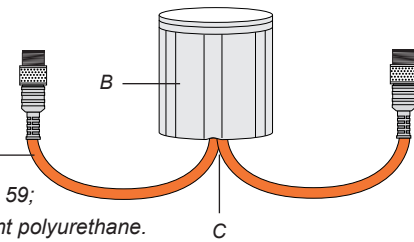

Eyeleds® Outdoor Extreme

Features & Benefits:

- "Robust" LED fixture for application in 'heavy' outdoor projects (conform to EN60598-1 and EN60598-2-13 norms);
- Bright light surface, smooth light output over 6 high quality SMD LED diodes;
- IP67 rating for total protection against dust and the effect of immersion;
- 'Plug-and-Play', easy connecting by means of "male-female" connectors (IP67);
- Suitable for use in environments between -20 and +45°C
- Load capacity up to 500 kg / 5.000N;
- Light surface remains cool during use;
- Global Product Warranty of 3 years.

Materials & Dimensions:

- A: Cable: UV resistant Outdoor Cable (polyethane) foreseen with highest quality M12 sensor connectors;
- B: Housing: Flexible polyurethane with a shore hardness of D 55 – 59;
- C: Potting Compound: PCB and LED are completely infused into 2-component polyurethane.

System Components:

① Light Unit

LED color: White, Blue.
Configuration:
Multi Connector (80cm in / 80cm out),
Single Connector (30 cm)
(= also end stop)

② Power Supply

MAX. 14 LED
Available in EUR / UK / CH / US
plug version