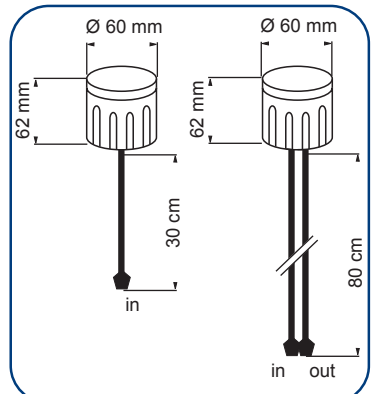

Eyeleds® Outdoor Extreme

Features & Benefits:

- "Robust" LED fixture for application in 'heavy' outdoor projects (conform to EN60598-1 and EN60598-2-13 norms);
- Bright light surface, smooth light output over 6 high quality SMD LED diodes;
- IP67 rating for total protection against dust and the effect of immersion;
- 'Plug-and-Play', easy connecting by means of "male-female" connectors (IP67);
- Suitable for use in environments between -20 and +45°C
- Load capacity up to 500 kg / 5.000N;
- Light surface remains cool during use;
- Global Product Warranty of 3 years.

Materials & Dimensions:

- A: Cable: UV resistant Outdoor Cable (polyethane) foreseen with highest quality M12 sensor connectors;
- B: Housing: Flexible polyurethane with a shore hardness of D 55 – 59;
- C: Potting Compound: PCB and LED are completely infused into 2-component polyurethane.

System Components:

① Light Unit

LED color: White, Blue.
Configuration:
Multi Connector (80cm in / 80cm out),
Single Connector (30 cm)
(= also end stop)

② Power Supply

MAX. 14 LED
Available in EUR / UK / CH / US
plug version

Extension cables

③ 200cm
④ 500cm

Optional
Connection Cables (T-splitter)

⑤ 30/150cm
⑥ 30/30cm

Connection & Dimensions:

Installation:

CAUTION: Always ensure the accessibility of cables and cable connections for potential interchangeability of components after the installation is completed. Do not install cables and connections directly in concrete, mortar or other adhesive bonding materials without using an accessible conduit system.