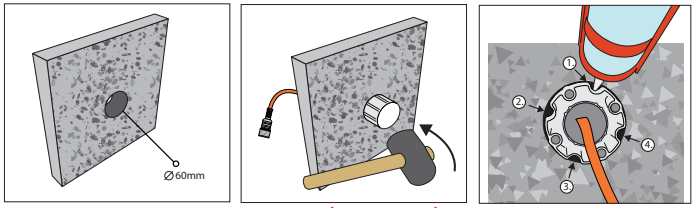

Materials & Dimensions:

- A: Cable: UV resistant Outdoor Cable (polyethane) foreseen with highest quality M12 sensor connectors;
- B: Housing: Flexible polyurethane with a shore hardness of D 55 – 59;
- C: Potting Compound: PCB and LED are completely infused into 2-component polyurethane.

System Components:

① Light Unit

LED color: White, Blue.
Configuration:
Multi Connector (80cm in / 80cm out),
Single Connector (30 cm)
(= also end stop)

② Power Supply

MAX. 14 LED
Available in EUR / UK / CH / US
plug version

Extension cables

③ 200cm
④ 500cm

Optional
Connection Cables (T-splitter)

⑤ 30/150cm
⑥ 30/30cm

Connection & Dimensions:

Installation:

CAUTION: Always ensure the accessibility of cables and cable connections for potential interchangeability of components after the installation is completed. Do not install cables and connections directly in concrete, mortar or other adhesive bonding materials without using an accessible conduit system.