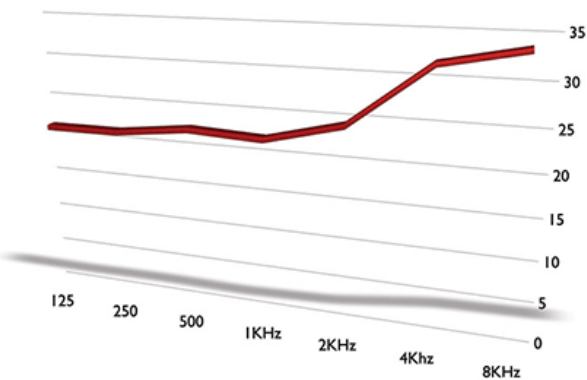

ACS PRO 27 Custom Hearing Protection

The PRO 27 is a breakthrough in high-noise filtering, giving you an almost flat reduction of around 23dB through the low and mid range frequencies so that you maintain situation awareness and your ability to communicate, but can still be comfortable in very loud environments. In the higher frequencies the PRO 27 gives you a stark jump in protection, offering up to 35dB where you need it most so you can carry on working or enjoying your passion in safety. With an average attenuation of 27dB the PRO 27 can increase your safe exposure time by up to 9 times.