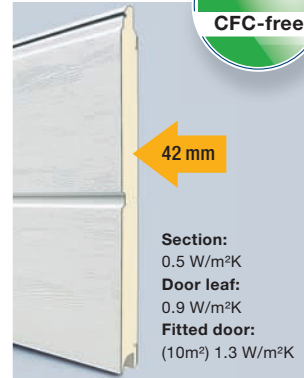

Door design options and door automation

DSU 40 M-ribbed

Colour choice

Our colours are polyester-primer coated on hot galvanised steel with a woodgrain embossment. The durable finish allows for minor scratches to be repaired without leaving any visible sign of damage, and largely prevents dust and dirt from settling. The outside of the door comes in the colour of your choice while the inside is Grey White (RAL 9002), stucco textured.

Your choice of glazings

Incorporate glazing to give your garage an individual look or to match the architectural style of your home. The DURATEC® synthetic double glazing in Hörmann's sectional doors is exceptionally resistant to scratches even after repeated washing and heavy use.

Only from Hörmann

Maintenance-free quality door operator

For your own safety, security and convenience, all of our sectional garage doors come with a door operator, photocell and hand transmitter. It is virtually maintenance-free. Our highly sensitive closing edge safety device and the additional photocell protects homeowners from accidents and prevents damage to property.

The benefits of steel

By nature, steel offers unmatched rigidity and strength. For lasting durability, parts on our doors are galvanised. This provides corrosion resistance and ensures a long, trouble-free service life of the door and its components.

The door sections

The door sections are urethane foam filled, reducing the loss of conditioned air and increasing your energy savings.

Finger-trap protection is on the outside and inside of the sections and along the hinges

The unique shape of the door sections ensures there are no crush zones, neither between the sections nor in the region of the hinges.

Bottom seal