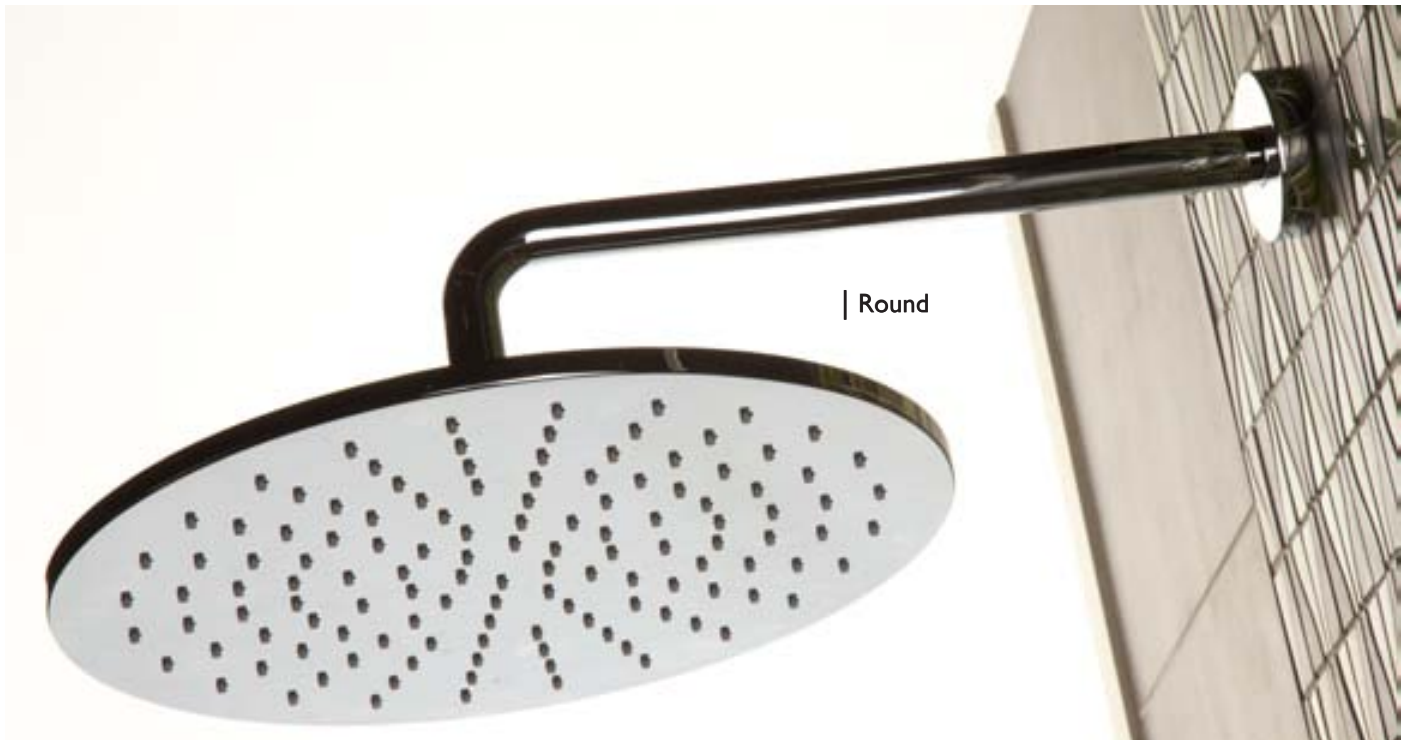

SHOWER ARMS

shower components

	Article No.	Description	Finish
	BDD-CUB-323030-A-CP	Cube Ceiling Shower Arm 300 mm	Chrome
	BDD-CUB-343020-A-CP	Cube Ceiling Shower Arm 200 mm	Chrome
	BDD-ROU-313015-A-CP	Round Ceiling Shower Arm 150 mm	Chrome
	BDD-ROU-312044-A-CP	Round Wall Shower Arm 440 mm	Chrome
	BDD-CUB-322040-A-CP	Cube Wall Shower Arm 400 mm	Chrome
	BDD-ROU-312040-A-CP	Round Wall Shower Arm 400 mm	Chrome

Note: All BagnoDesign Shower Arms fit all BagnoDesign Shower Heads except Islay & Harris