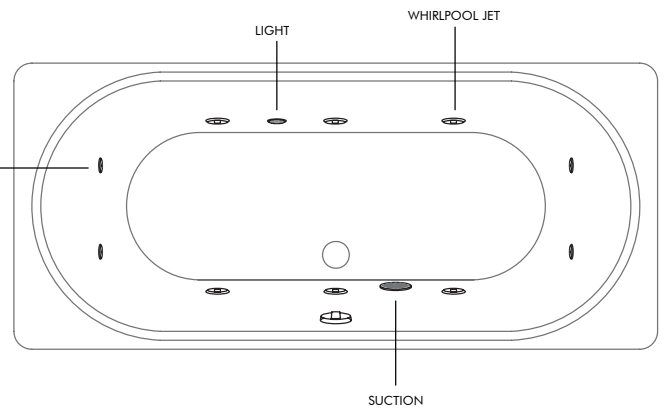

System 6B - Deluxe Whirlpool
6 Whirlpool Jets, Self-Clean, Pneumatic Control Switch, 2 Back & 2 Feet Jets, Underwater Lighting