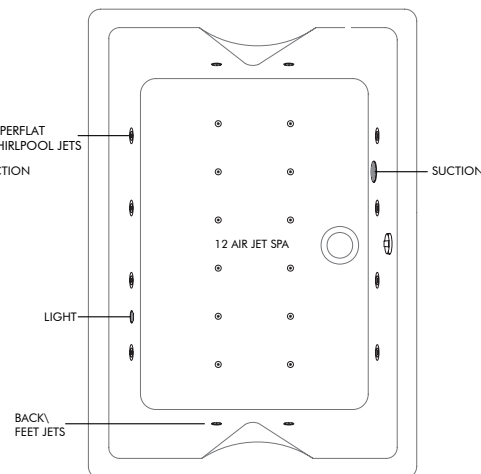

System 8ESF - Super Deluxe SPA
8 Super Flat Whirlpool Jets, Self-Clean, Electronic Control Switch, 2 Back & 2 Feet Jets, Underwater Lighting, 12 Air Jet Spa on Bath Tub Base