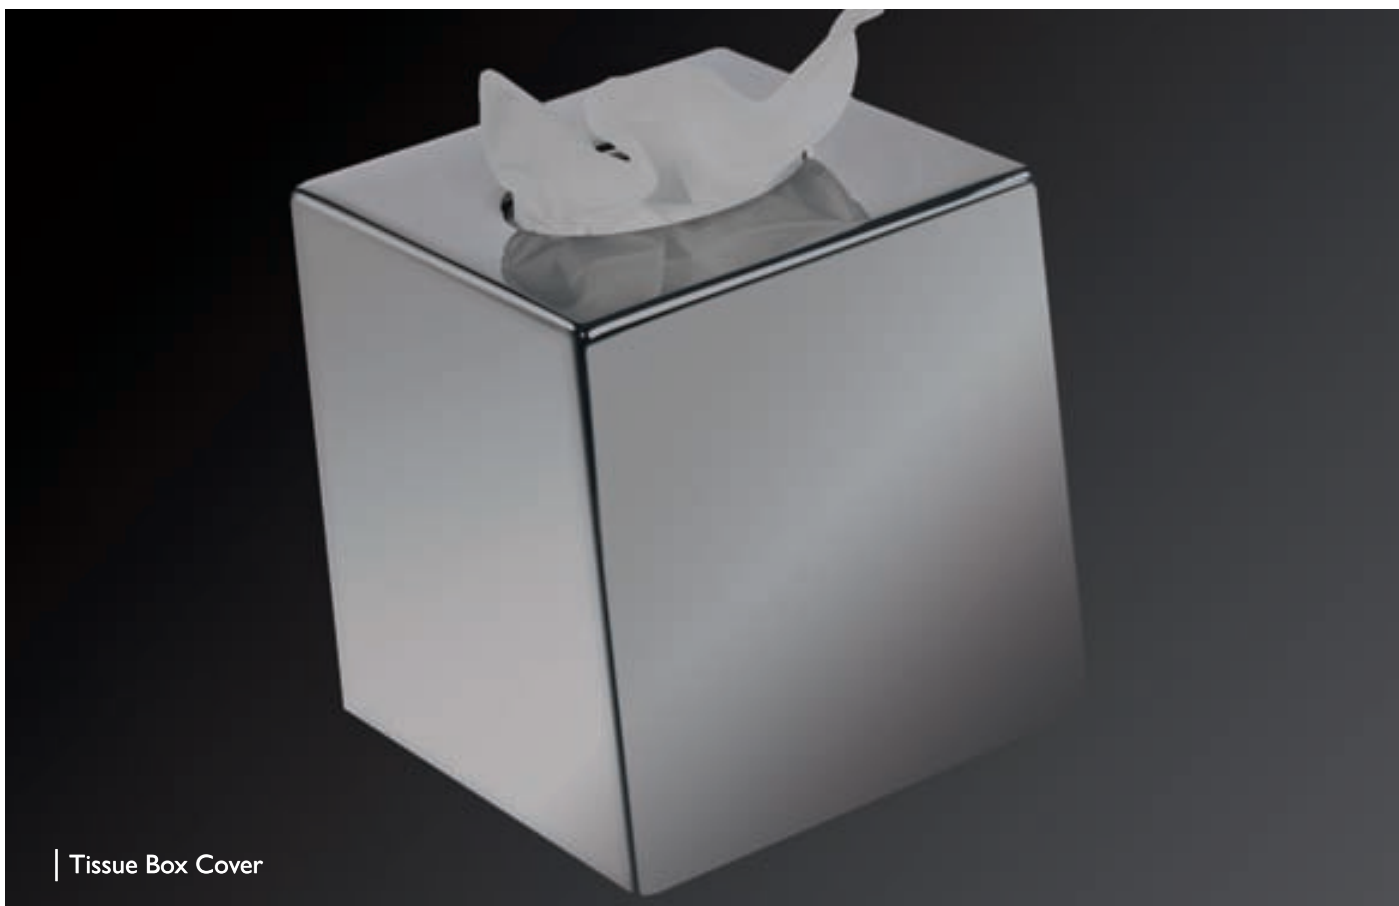

TISSUE DISPENSERS

| Tissue Box Cover

accessories

	Article No.	Description	Finish
	BDA-HOT-542-C-CP	Hygienic Sanitary Bag Dispenser 97 x 137 x 27 mm	Chrome
	BDA-HOT-990-A-WH	Refill - 25 Bags	
	BDA-HOT-543-A-CP	Tissue Box Cover 255 x 140 x 65 mm	Chrome
	BDA-HOT-542-A-CP	Concealed (in Wall) Tissue Dispenser 300 x 152 x 62 mm	Polished Stainless Steel
	BDA-HOT-542-B-CP	Tissue Box Cover 127 x 127 x 130 mm	Chrome