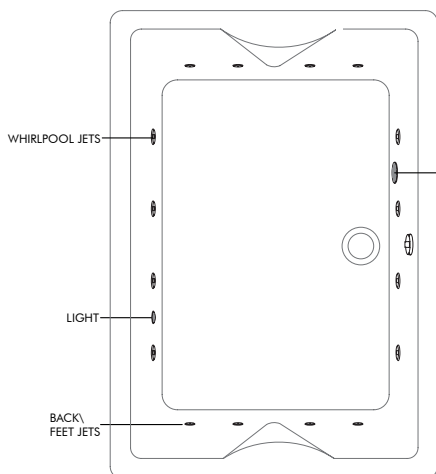

WHIRLPOOL SYSTEMS

System 8C - Deluxe Whirlpool
8 Whirlpool Jets, Self-Clean, Pneumatic Control Switch, 4 Back & 4 Feet Jets, Underwater Lighting