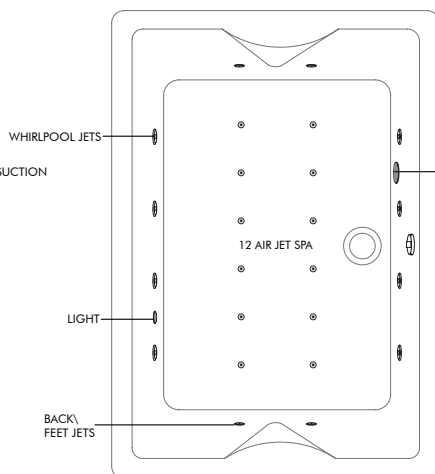

System 8C - Deluxe Whirlpool
8 Whirlpool Jets, Self-Clean, Pneumatic Control Switch, 4 Back & 4 Feet Jets, Underwater Lighting

System 8E - Deluxe SPA
8 Whirlpool Jets, Self-Clean, Pneumatic Control Switch, 2 Back & 2 Feet Jets, Underwater Lighting, 12 Air Jet Spa on Bath Tub Base