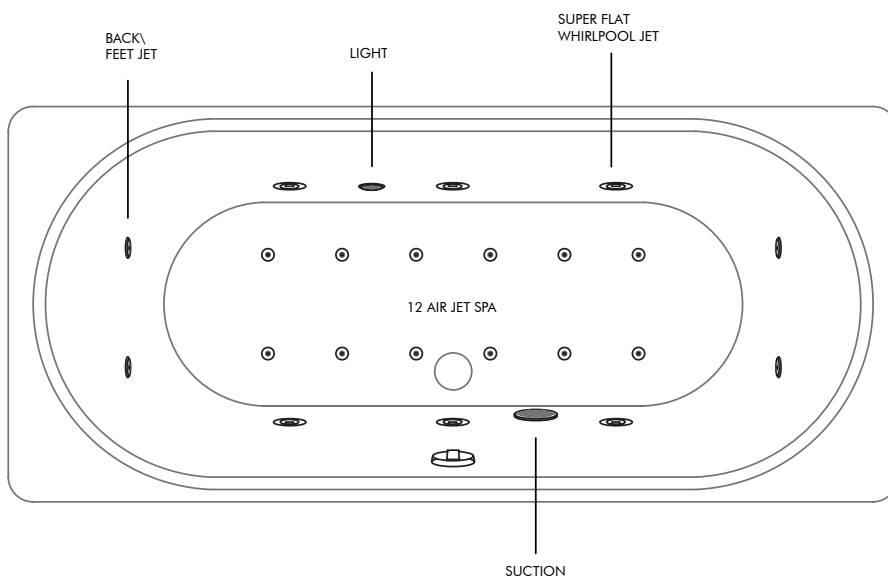

System 6ESF - Super Deluxe SPA
6 Super Flat Whirlpool Jets, Self-Clean, Electronic Control Switch, 2 Back & 2 Feet Jets, Underwater Lighting, 12 Air Jet Spa on Bath Tub Base

Note: All Whirlpool and SPA systems have dry run protection / All whirlpool systems are supplied with leg sets