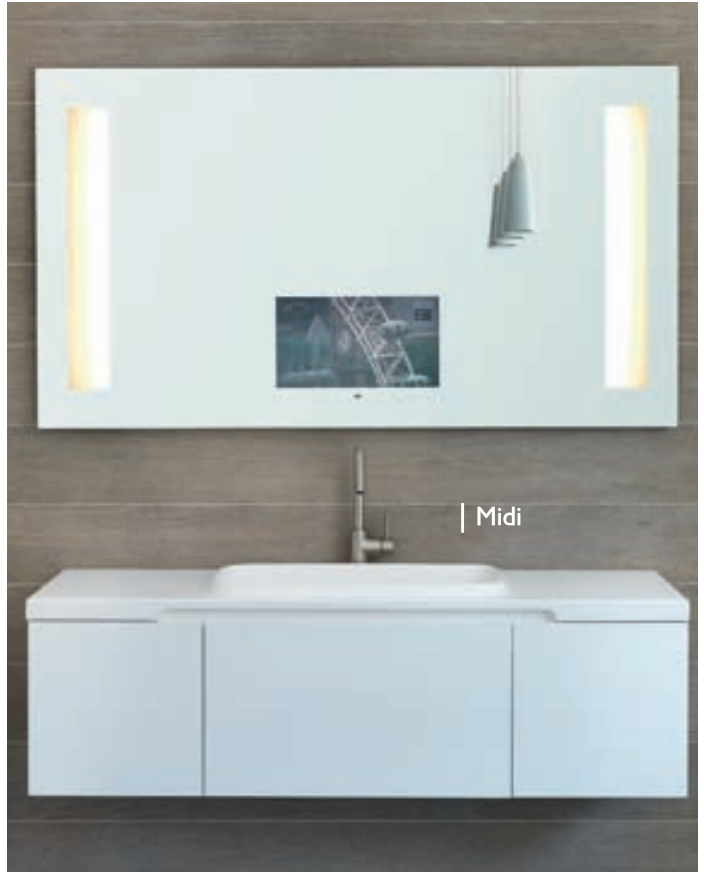

| Midi

	Article No.	Description	Finish
	BDF-MID-91215-A-WH	Counter with Integrated Basin and Cabinet 1 Tap Hole without Overflow with 1 Pull-out Drawer 900 x 510 x 400 mm	White
	BDF-MID-91215-A-BK		Black
	BDF-MID-91215-A-BR		Marrakesh
	BDF-MID-93215-A-WH	Counter with Integrated Basin and Cabinet 1 Tap Hole without Overflow with 3 Pull-out Drawers with 1 Internal Drawer 1500 x 510 x 400 mm	White
	BDF-MID-93215-A-BK		Black
	BDF-MID-93215-A-BR		Marrakesh

FURNITURE FINISHES:

Note: We suggest the use of an Always Open Waste where basins do not have overflow.