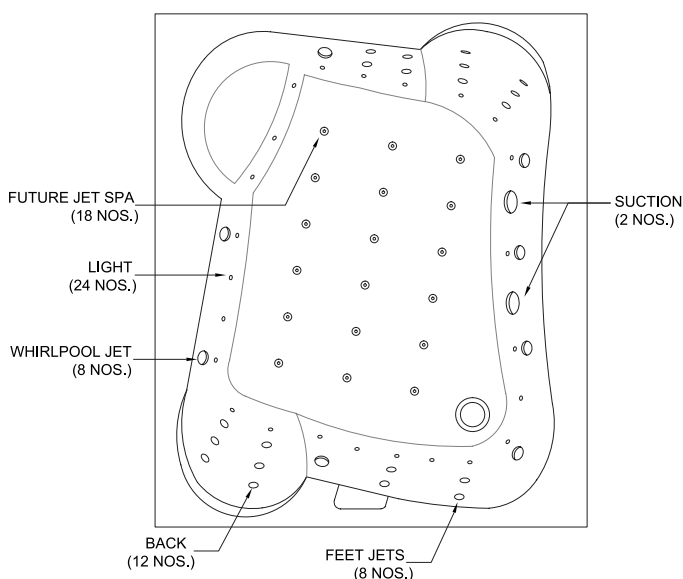

System FUTS29 - Love SPA
Love Spa System with 18 Future Jets, 8 Whirlpool Jets, 12 Back Jets, 8 Feet Jets and 24 Cromotherapy Lights with Electronic Touch Controls

OPTIONS - Price Available on Request

Electronic Touch Controls:- For 6A/6B/6E/8A/8C/8E

Underwater Light: - For 6A & 8A

Coloured Light: - For All Whirlpool Systems except LUXSPA

Inline Heater: - For Temperature Regulation
(for All Whirlpool Systems)

OPTIONS - Available Colours for Whirlpools (Price on Request)

Note: All Whirlpool and SPA systems have dry run protection / All whirlpool systems are supplied with leg sets