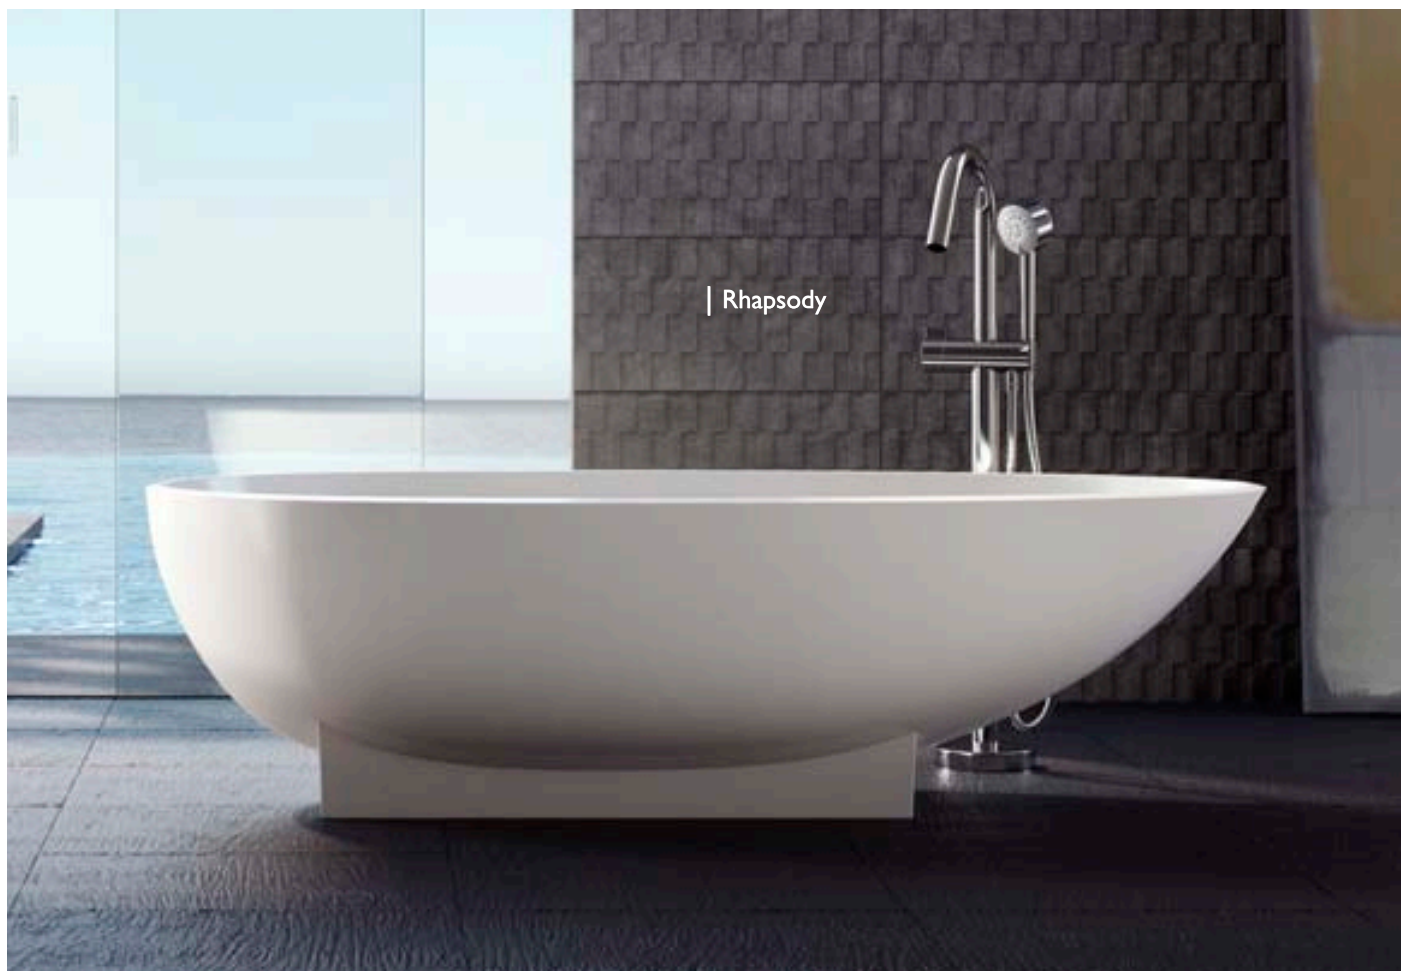

Camborne
Freestanding Bath Tub
with Pop-up Waste
without Overflow
1800 x 850 x 850 mm (Max.)

Copper

	Article No.	Description	Finish
	BDB-IKO-23180-A-WH	Ikonic Freestanding Bath Tub with Pop-up Waste without Overflow 1800 x 800 x 540 mm	White
	BDB-VIN-53176-A-WH	Vintage Freestanding Bath Tub with Pop-up Waste without Overflow 1760 x 750 x 700 mm	White
	BDB-ECL-53180-A-WH	Eclipse Freestanding Bath Tub with Pop-up Waste with Overflow 1800 x 900 x 500 mm	White
	BDB-RHA-53180-A-WH	Rhapsody Freestanding Bath Tub with Pop-up Waste without Overflow 1800 x 920 x 520 mm	White