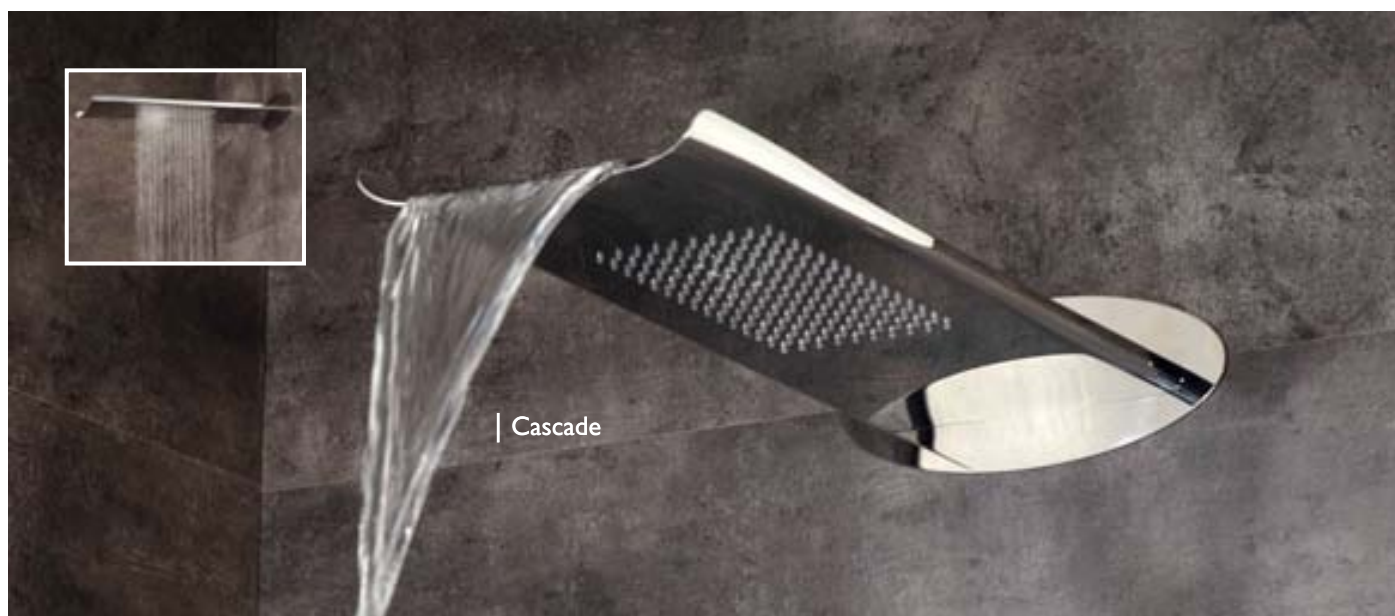

CASCADE

Article No.	Description	Finish
BDM-CAS-512103-A-CP	Concealed Shower Mixer	Chrome
BDM-CAS-512103-A-NB		Brushed Nickel
BDM-CAS-412103-A-CP	Concealed Shower Mixer with Diverter	Chrome
BDM-CAS-412103-A-NB		Brushed Nickel
BDM-CAS-512120-A-CP	Concealed 2 Handle Thermostatic Shower Valve with Round Backplate	Chrome
BDM-CAS-512120-A-NB		Brushed Nickel
BDM-CAS-412320-A-CP	Concealed 3 Outlet 2 Handle Thermostatic Shower Valve with Integrated Diverter with Round Backplate	Chrome
BDM-CAS-412320-A-NB		Brushed Nickel
BDM-CAS-411091-A-CP	Floor Mounted Bath Shower Mixer with Hand Shower	Chrome
BDM-CAS-411091-A-NB		Brushed Nickel
BDD-CAS-122055-A-SS	Shower Head with 2 Way Function: Rain Shower & Waterfall 200 x 550 x 30 mm	Polished Stainless Steel

(Requires Shower Mixer with Diverter)

mixers

FINISHES: