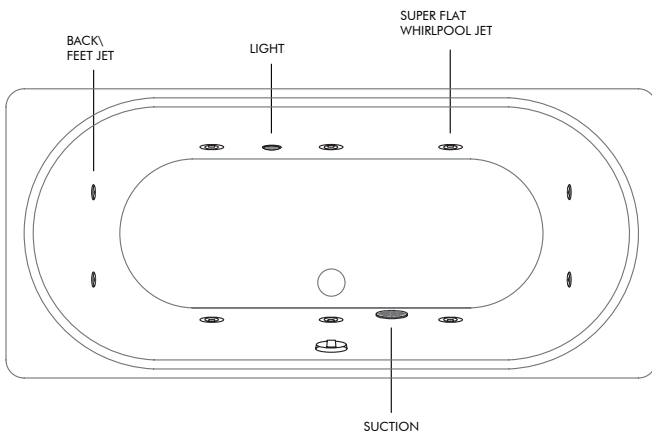

bathing

WHIRLPOOL SYSTEMS

System 6A - Standard Whirlpool
6 Whirlpool Jets, Self-Clean, Pneumatic Control Switch

System 6B - Deluxe Whirlpool
6 Whirlpool Jets, Self-Clean, Pneumatic Control Switch, 2 Back & 2 Feet Jets, Underwater Lighting