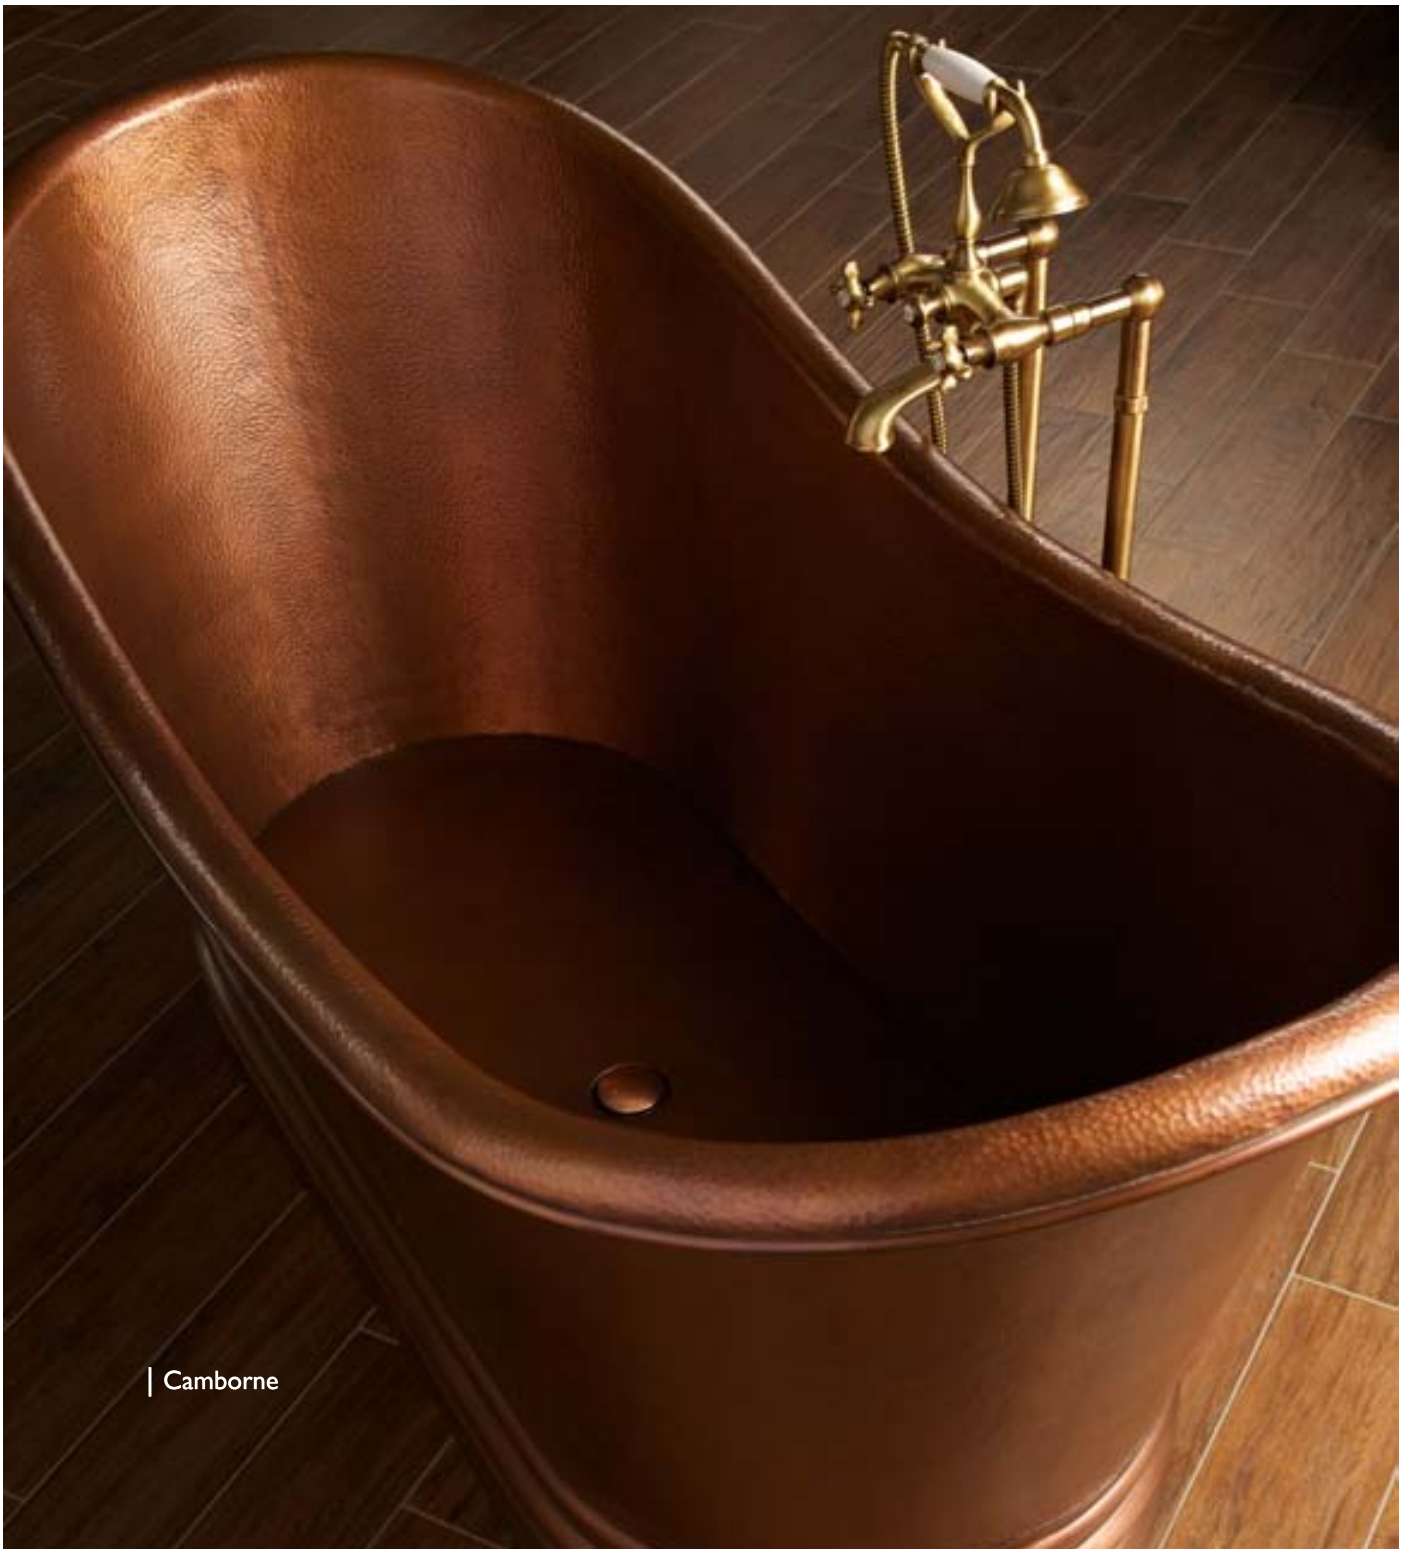

shower components

| Vintage

BATHING

ANTIQUÉ COPPER BATH TUB

bathing

| Camborne

Article No.	Description	Finish
-------------	-------------	--------

BDB-CAM-5371-A-CR