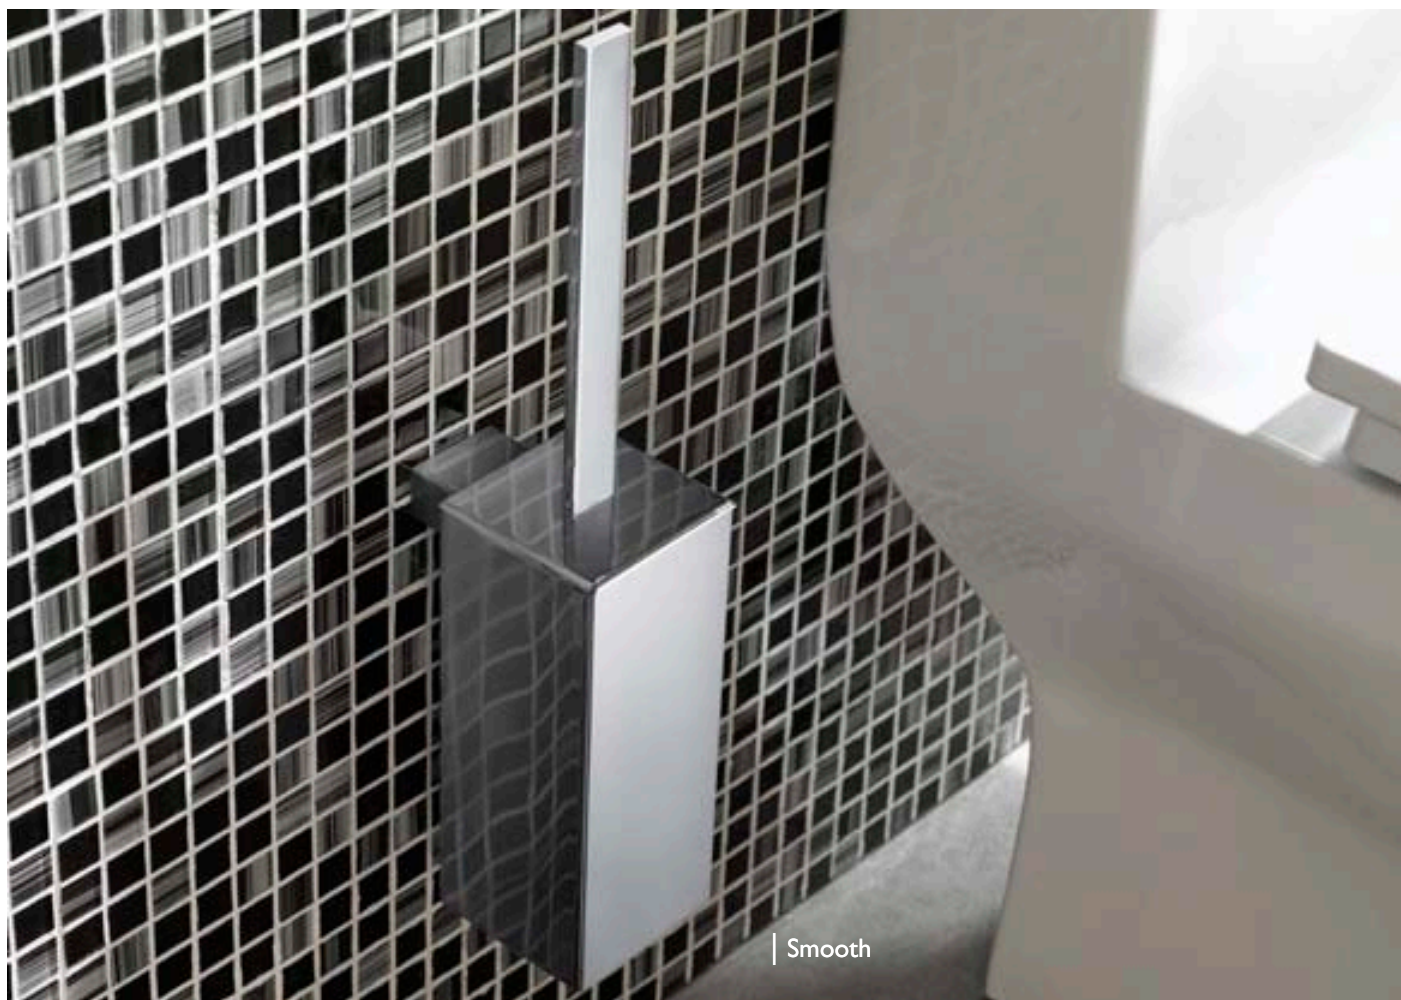

SMOOTH

BAGNODESIGN LONDON

	Article No.	Description	Finish
	BDA-SMO-752-A-CP	Wall Mounted Tumbler and Holder 70 x 100 x 100 mm	Chrome
	BDA-SMO-602-A-CP	Wall Mounted Soap Dish and Holder 120 x 130 x 50 mm	Chrome
	BDA-SMO-612-A-CP	Wall Mounted Soap Dispenser and Holder 70 x 100 x 160 mm	Chrome
	BDA-SMO-753-A-CP	Countertop Tumbler and Holder 70 x 70 x 100 mm	Chrome

| Smooth

accessories