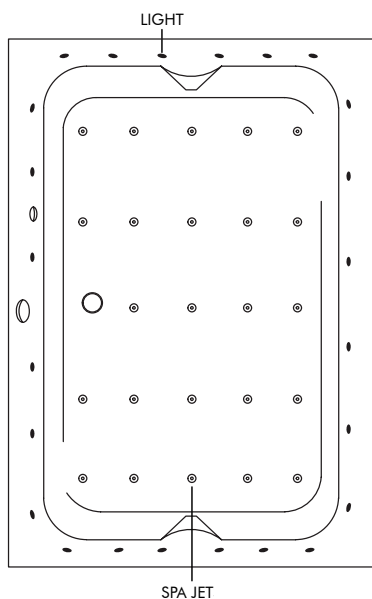

LUXURY SPA SYSTEM

System LUXSPA - Luxury SPA
Luxury Spa System with 24 Spa Jets and 24 Cromotherapy Lights, with Electronic Touch Controls