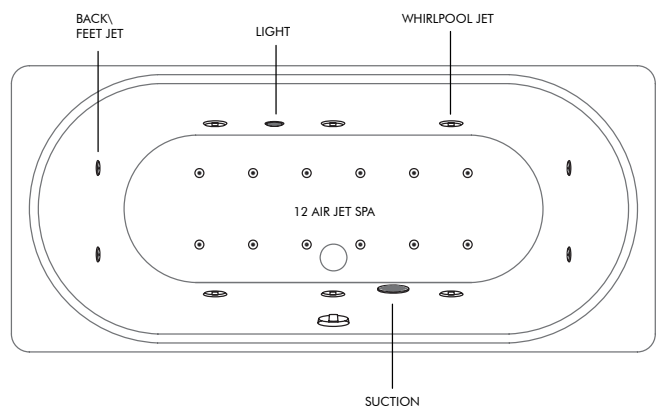

System 6E - Deluxe SPA
6 Whirlpool Jets, Self-Clean, Pneumatic Control Switch, 2 Back & 2 Feet Jets, Underwater Lighting, 12 Air Jet Spa on Bath Tub Base