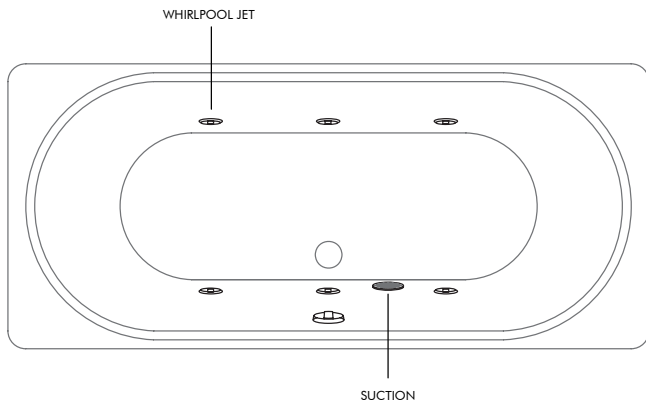

WHIRLPOOL SYSTEMS

System 6A - Standard Whirlpool
6 Whirlpool Jets, Self-Clean, Pneumatic Control Switch