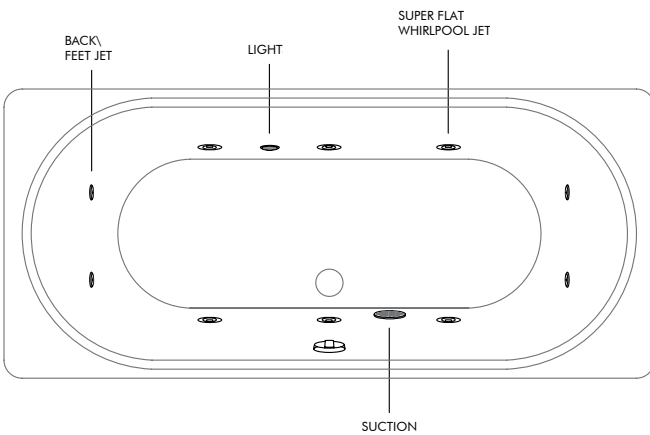

System 6BSF - Super Deluxe Whirlpool
6 Super Flat Whirlpool Jets, Self-Clean, Electronic Control Switch, 2 Back & 2 Feet Jets, Underwater Lighting