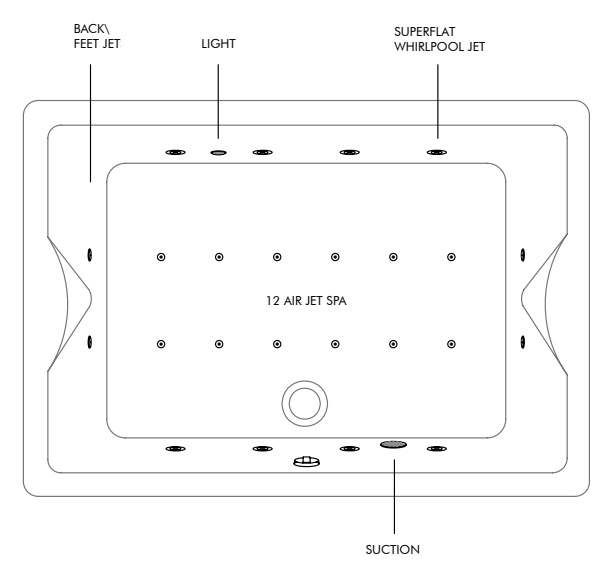

System 8ESF - Super Deluxe SPA
8 Super Flat Whirlpool Jets, Self-Clean, Electronic Control Switch, 2 Back & 2 Feet Jets, Underwater Lighting, 12 Air Jet Spa on Bath Tub Base

Note: All Whirlpool and SPA systems have dry run protection \ All whirlpool systems are supplied with leg sets