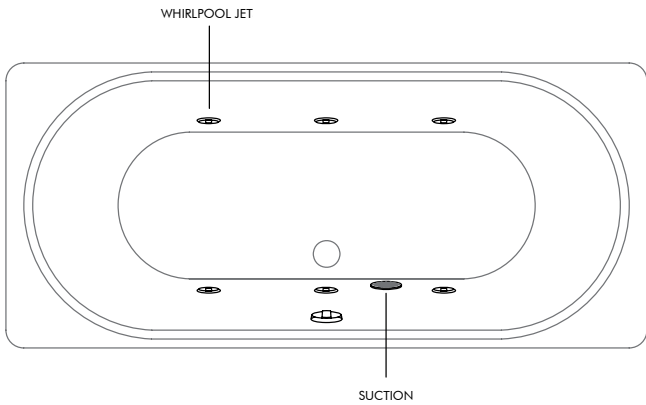

Note: All bathtubs supplied as standard without tap holes, with legs
Whirlpool details on Page 153-155

WHIRLPOOL SYSTEMS

System 6A - Standard Whirlpool
6 Whirlpool Jets, Self-Clean, Pneumatic Control Switch