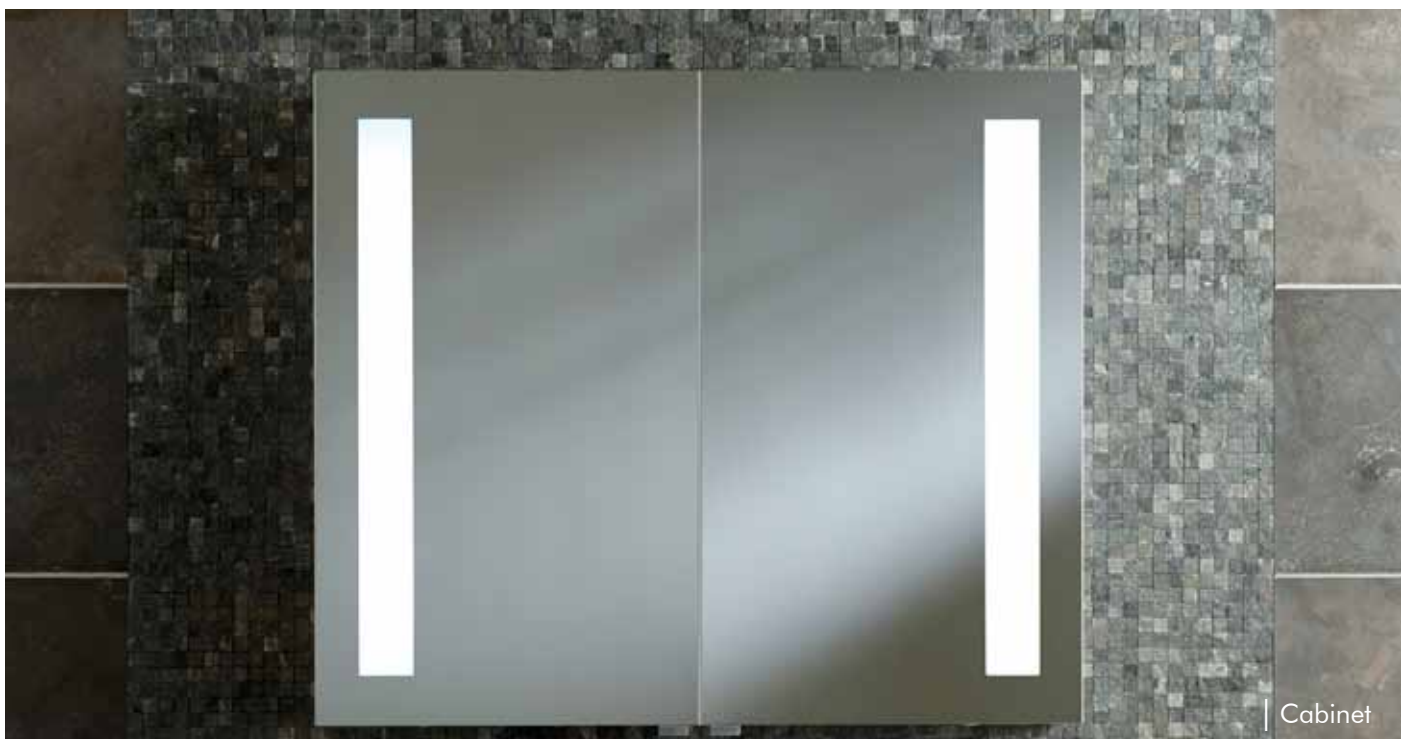

LUXURY MIRROR CABINETS

	Article No.	Description	Finish	Price (AED)	Price (USD)
	EBI-CAB-DBLMIR-LIT	Mirror Cabinet with Double Doors with Integral Light Mains Operated 780 x 670 x 130 mm		2355.00	639.95
	EBI-CAB-SGLMIR-LIT	Mirror Cabinet with Single Door with Integral Light Mains Operated 520 x 670 x 130 mm		1900.00	516.30
	EBI-CAB-DBL-MIR	Mirror Cabinet with Double Doors 780 x 670 x 130 mm		1665.00	452.45
	EBI-CAB-SGL-MIR	Mirror Cabinet with Single Door 520 x 670 x 130 mm		1350.00	366.85

Cabinet