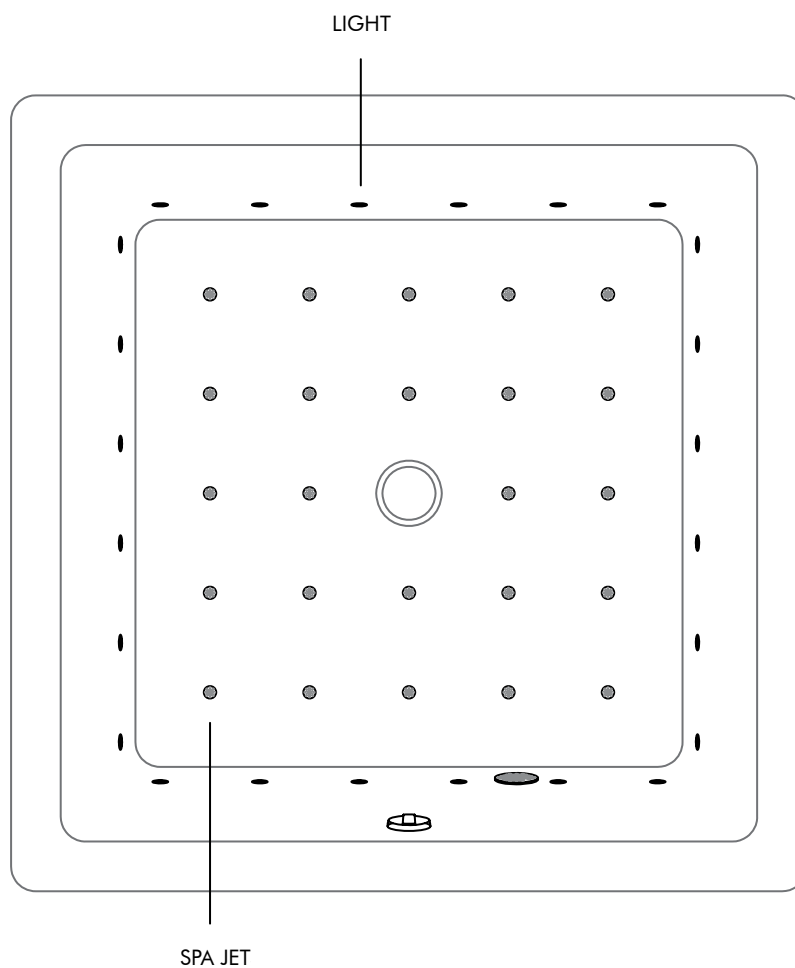

System LUXSPA - Luxury SPA

Luxury Spa System with 24 Spa Jets and 24 Cromotherapy Lights, with Electronic Touch Controls

OPTIONS - Price Available on Request

Electronic Touch Controls	For 6A/6B/6E/8A/8C/8E
Underwater Light	For 6A & 8A
Coloured Light	For All Whirlpool Systems except LUXSPA
Inline Heater	For Temperature Regulation (for All Whirlpool Systems)

Note: All Whirlpool and SPA systems have dry run protection \ All whirlpool systems are supplied with leg sets