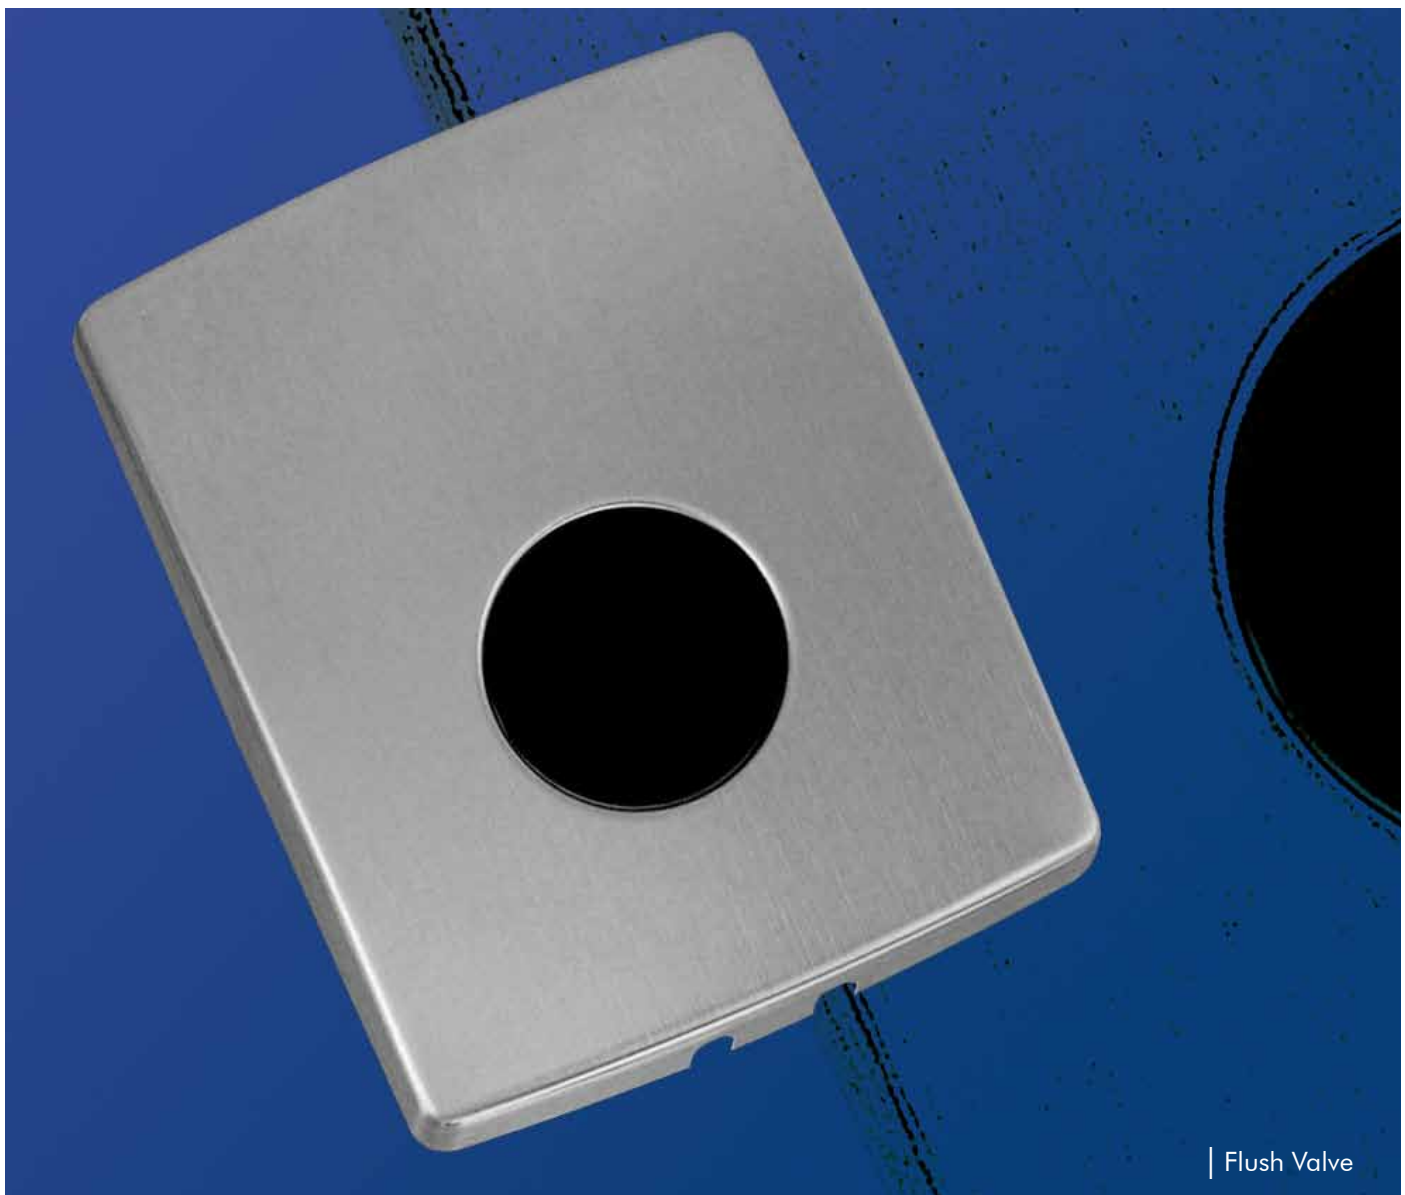

URINAL FLUSH VALVES

	Article No.	Description	Finish	Price (AED)	Price (USD)
	SNT-16-064-81-0000	Concealed Manual Urinal Flush Plate with Push Button, Pressure Pin, Mounting Frame, Pneumatic Urinal Cartridge Valve	Chrome	530.00	144.00
	SNT-16-071-81-0000	Concealed Infra-red Urinal Flush Plate with Battery Case, Mounting Frame And Special Demounting Tool Power Supply: 6 V Lithium DC Photo Battery CR-P2	Chrome	1360.00	369.55
	SNT-03-334-00-0000	Urinal Roughing-In Box With Sanit Cartridge Valve Technology		320.00	86.95

| Flush Valve