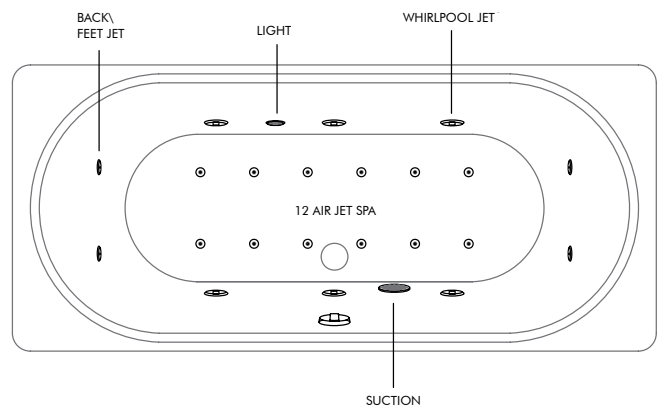

System 6E - Deluxe SPA
6 Whirlpool Jets, Self-Clean, Pneumatic Control Switch, 2 Back & 2 Feet Jets, Underwater Lighting, 12 Air Jet Spa on Bath Tub Base