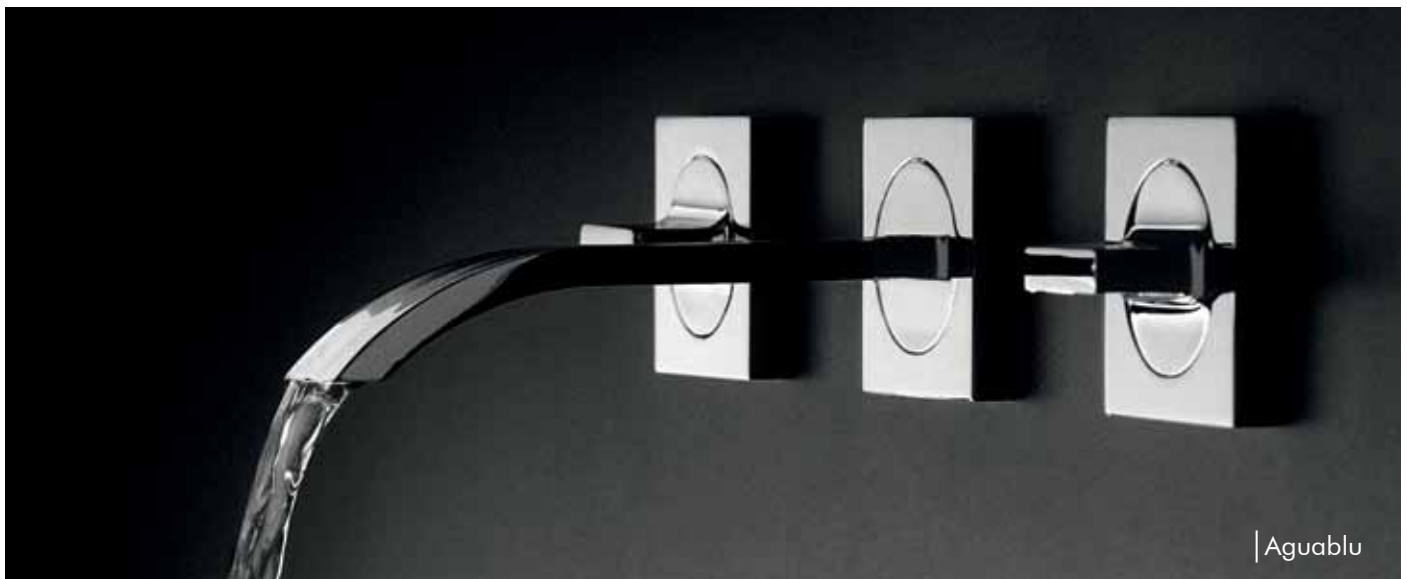

Article No.	Description	Finish	Price (AED)	Price (USD)
	ZUC-ZA5715-CP	3 Hole Wall Mounted Wash Basin Mixer with 1 Rectangular Back Plate without Pop-up Waste Spout Length 186 mm	Chrome	2960.00	804.35
	ZUC-R99500	Built-in Internal Part For ZA5715		1295.00	351.90
	ZUC-ZA5699-CP	3 Hole Wall Mounted Wash Basin Mixer with 3 Square Back Plates without Pop-up Waste Spout Length 186 mm	Chrome	2510.00	682.05
	ZUC-R99504	Built-in Internal Part For ZA5699		950.00	258.15
	ZUC-ZA5416-CP	3 Hole Wash Basin Mixer with Pop-up Waste [Requires 1/2" Flexible Tubes]	Chrome	3185.00	865.50
	ZUC-ZA5737-CP	Bidet Mixer with Pop-up Waste with 3/8" Flexible Tubes	Chrome	3065.00	832.90
	ZUC-R99501	Built-in Internal Part For ZA5737		830.00	225.25
	ZUC-ZA5745-CP	Wall Mounted Bath Shower Mixer with Diverter, Tubular Shower Head with 1500 mm Hose Spout Length 186 mm	Chrome	4255.00	1156.25
	ZUC-R99505	Built-in Internal Part For ZA5745		2225.00	604.60

| Aguablu

Available in below finishes - Price on Request

Tuscan

Platinum

Gold