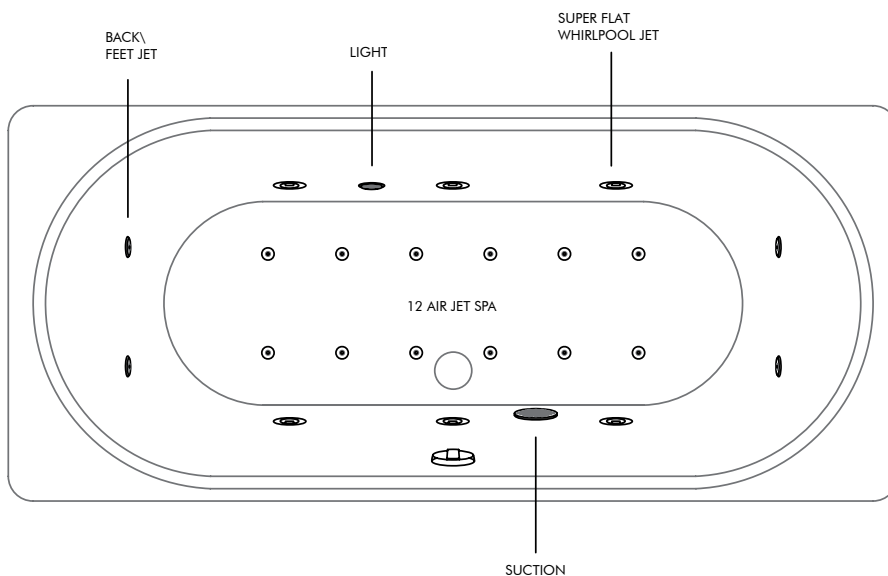

System 6ESF - Super Deluxe SPA
6 Super Flat Whirlpool Jets, Self-Clean, Electronic Control Switch, 2 Back & 2 Feet Jets, Underwater Lighting, 12 Air Jet Spa on Bath Tub Base

Note: All Whirlpool and SPA systems have dry run protection \ All whirlpool systems are supplied with leg sets