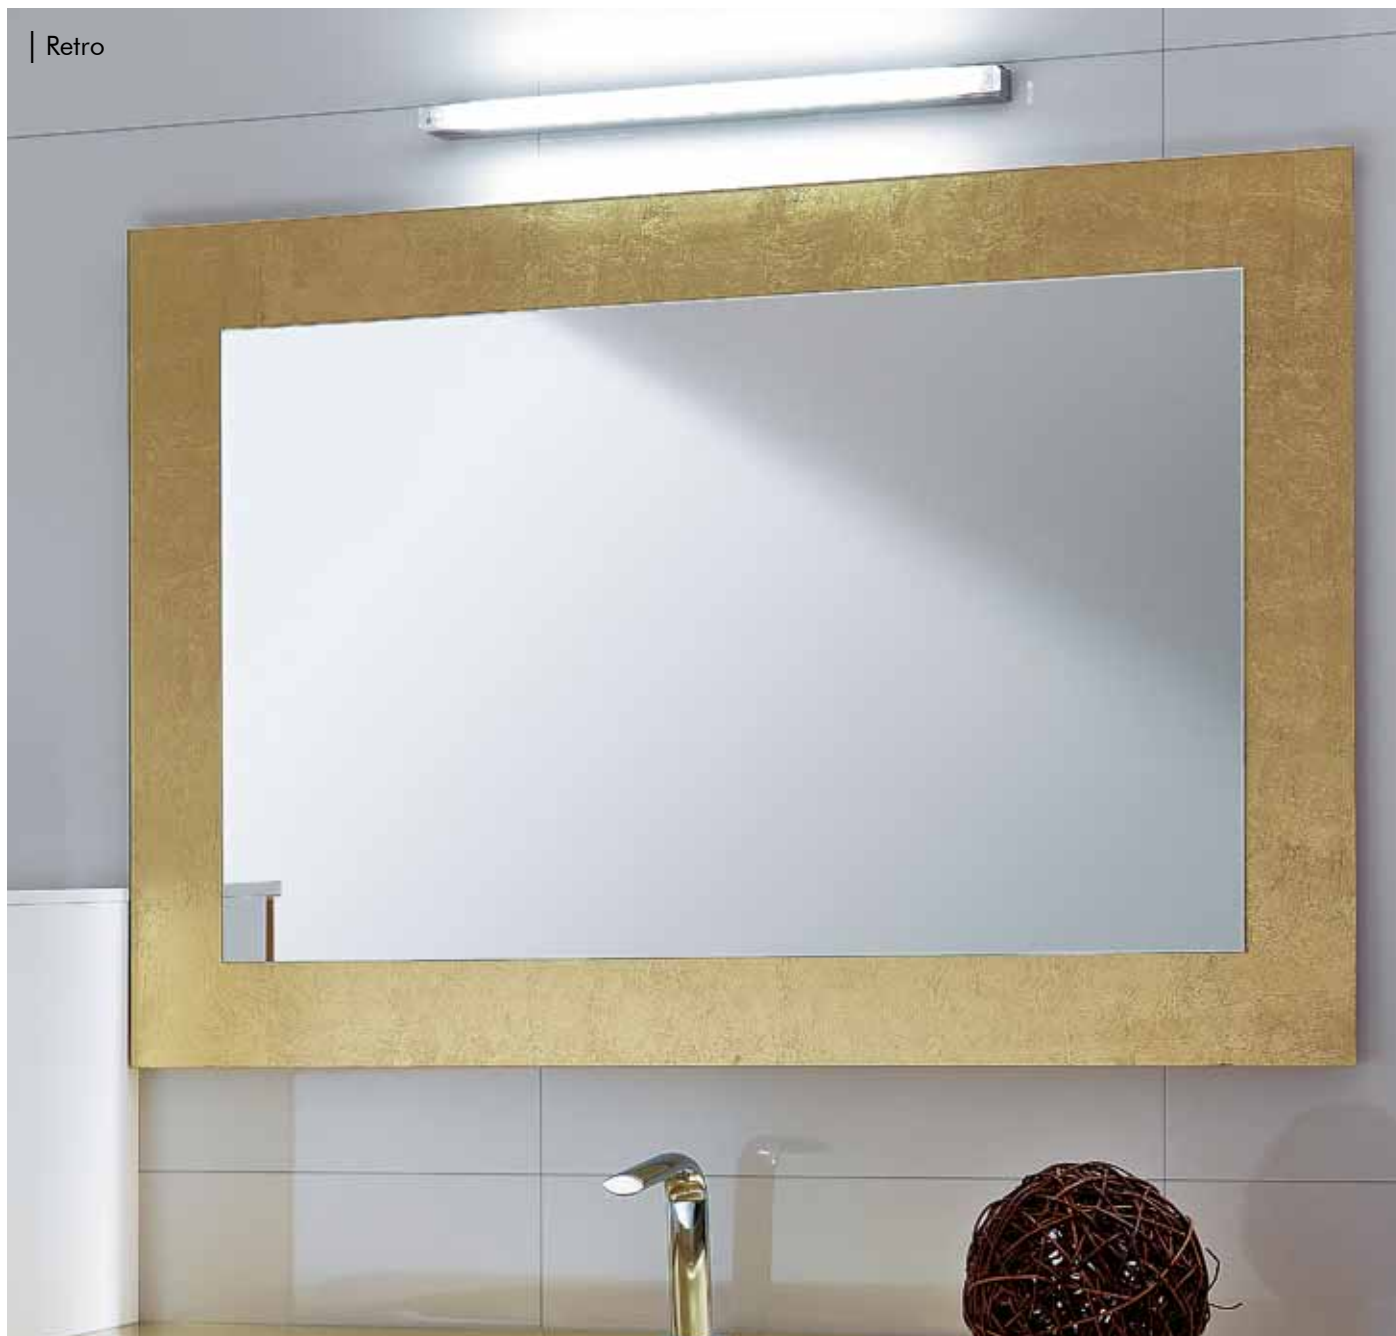

CLASSIC MIRRORS

BAGNO
design

| Retro

	Article No.	Description	Finish	Price (AED)	Price (USD)
	BDM-S00829-GLD BDM-S00829-SVR	Retro Mirror with Foil Decoration 1400 x 800 mm	Gold Silver	2670.00 2670.00	725.25 725.25
	BDM-S00827-GLD BDM-S00827-SVR	900 x 700 mm	Gold Silver	2260.00 2260.00	614.15 614.15
	BM-NVA-918A-SVR	Emmeline Mirror 960 x 760 mm	Silver	1850.00	502.70
	BM-NVA-918O-GOLD		Gold	1850.00	502.70