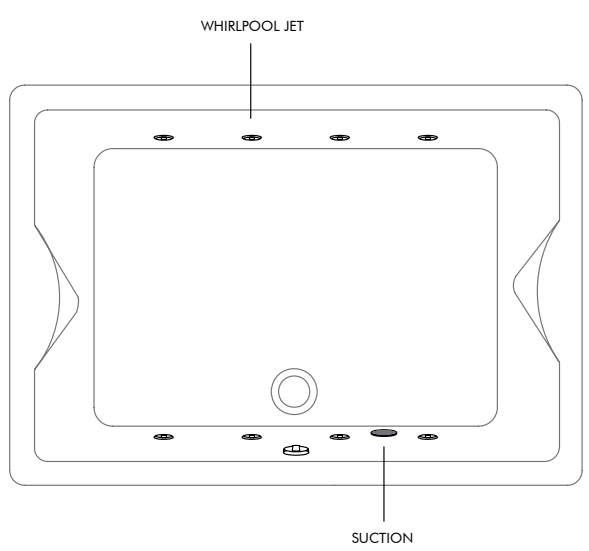

WHIRLPOOL SYSTEMS

System 8A - Standard Whirlpool
8 Whirlpool Jets, Self-Clean, Pneumatic Control Switch