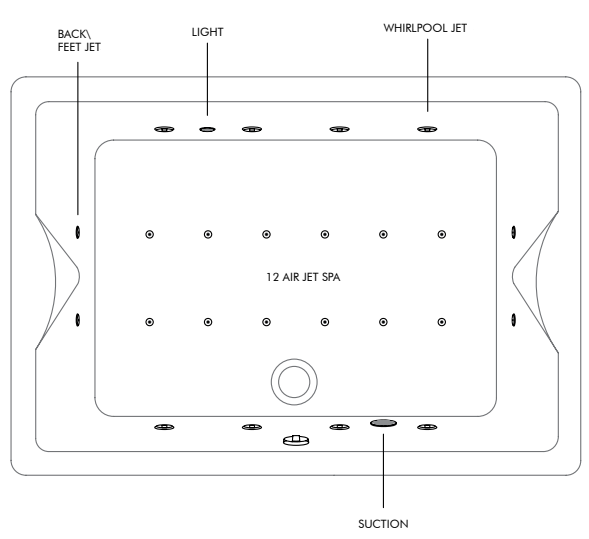

System 8E - Deluxe SPA
8 Whirlpool Jets, Self-Clean, Pneumatic Control Switch, 2 Back & 2 Feet Jets, Underwater Lighting, 12 Air Jet Spa on Bath Tub Base