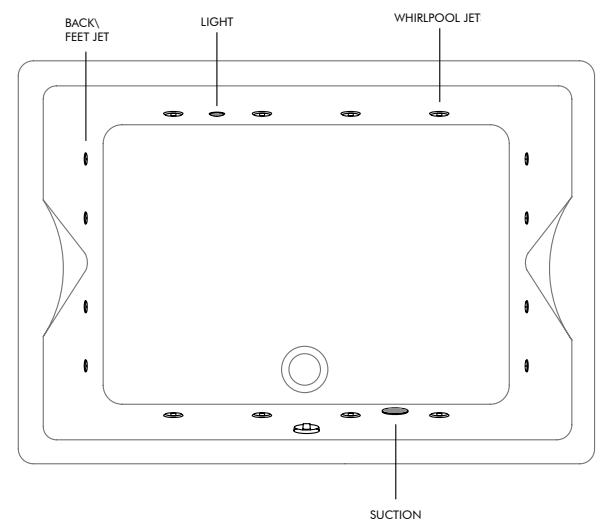

System 8C - Deluxe Whirlpool
8 Whirlpool Jets, Self-Clean, Pneumatic Control Switch, 4 Back & 4 Feet Jets, Underwater Lighting