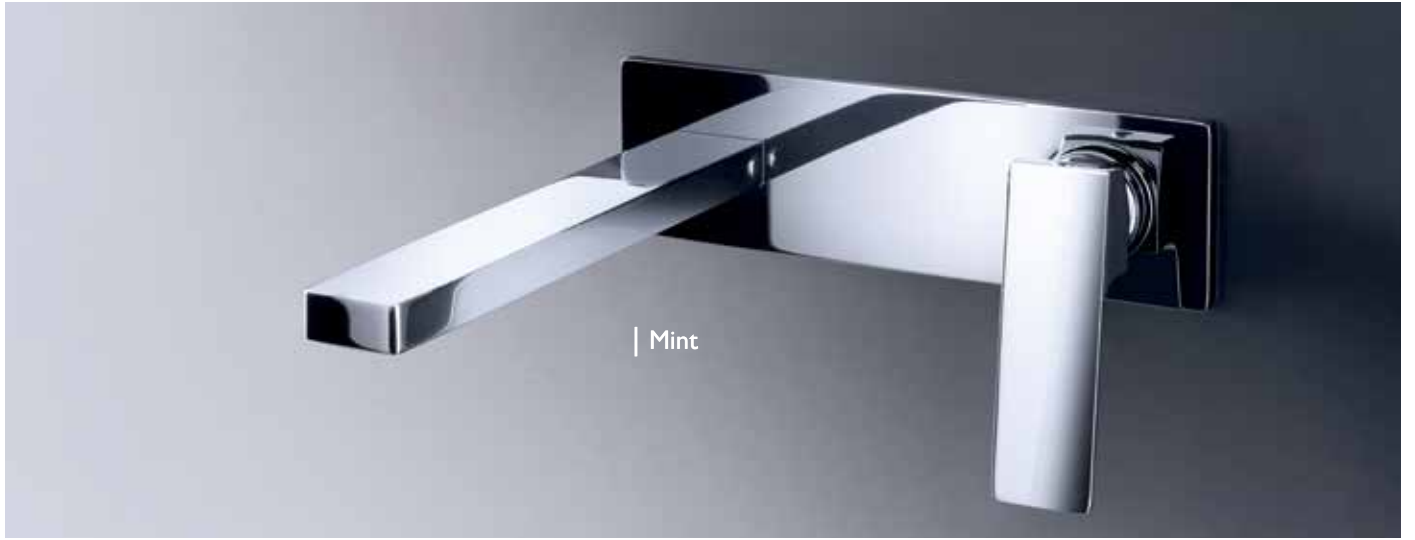

MINT

mixers

	Article No.	Description	Finish
	FAN-3402-F004WF-CP	Single Lever Wash Basin Mixer with Pop-up Waste with 3/8" Flexible Tubes with Handle	Chrome
	FAN-3402-F006WF-CP	Extended Single Lever Wash Basin Mixer without Pop-up Waste with 3/8" Flexible Tubes with Handle Spout Length 165 mm 304 mm High	Chrome
	FAN-3402-F013B-CP	Concealed Wash Basin Mixer without Pop-up Waste with Handle Spout Length 207 mm	Chrome
	FAN-2200-D013A	Built-in Piece	
	FAN-3402-F008F-CP	Single Lever Bidet Mixer with Pop-up Waste with 3/8" Flexible Tubes with Handle	Chrome
	FAN-3402-F021B-CP	Single Lever Bath Shower Mixer with Diverter with Hand Shower with Handle Spout Length 200 mm	Chrome
	FAN-2200-D020A	Built-in Piece	
	FAN-3402-F022B-CP	Concealed Bath Shower Mixer with Diverter	Chrome
	FAN-2200-D022A	Built-in Piece	
	FAN-3402-F063B-CP	Concealed Shower Mixer	Chrome
	FAN-2200-D063A	Built-in Piece