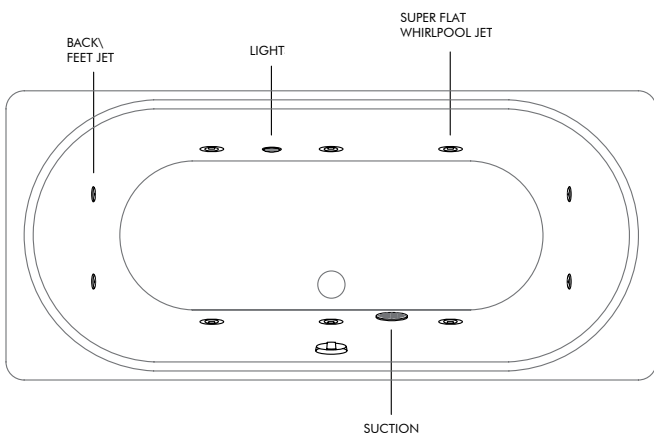

System 6BSF - Super Deluxe Whirlpool
6 Super Flat Whirlpool Jets, Self-Clean, Electronic Control Switch, 2 Back & 2 Feet Jets, Underwater Lighting