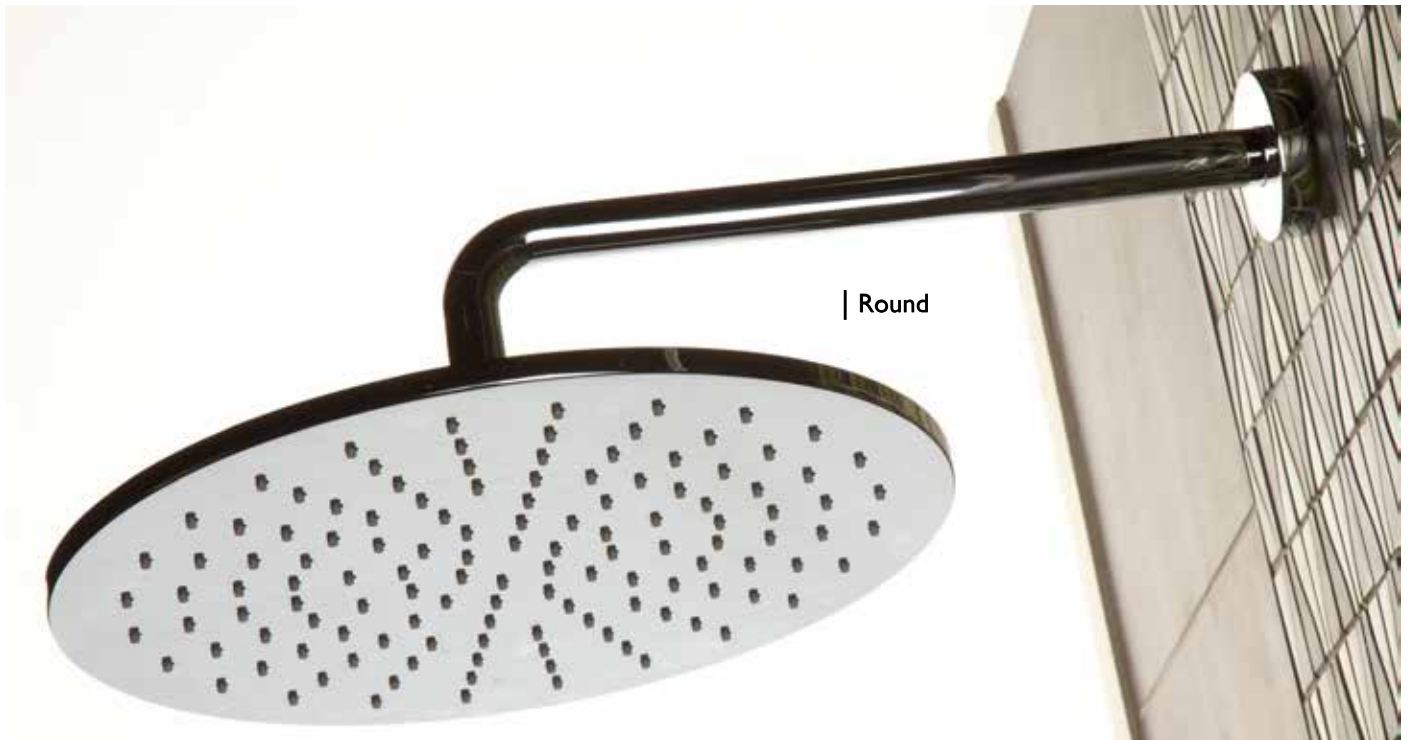

SHOWER ARMS

shower components

	Article No.	Description	Finish
	BDD-CUB-323030-A-CP	Cube Ceiling Shower Arm 300 mm	Chrome
	BDD-CUB-343020-A-CP	Cube Ceiling Shower Arm 200 mm	Chrome
	BDD-ROU-313015-A-CP	Round Ceiling Shower Arm 150 mm	Chrome
	BDD-ROU-312044-A-CP	Round Wall Shower Arm 440 mm	Chrome
	BDD-CUB-322040-A-CP	Cube Wall Shower Arm 400 mm	Chrome
	BDD-ROU-312040-A-CP	Round Wall Shower Arm 400 mm	Chrome

Note: All BagnoDesign Shower Arms fit all BagnoDesign Shower Heads except Islay & Harris