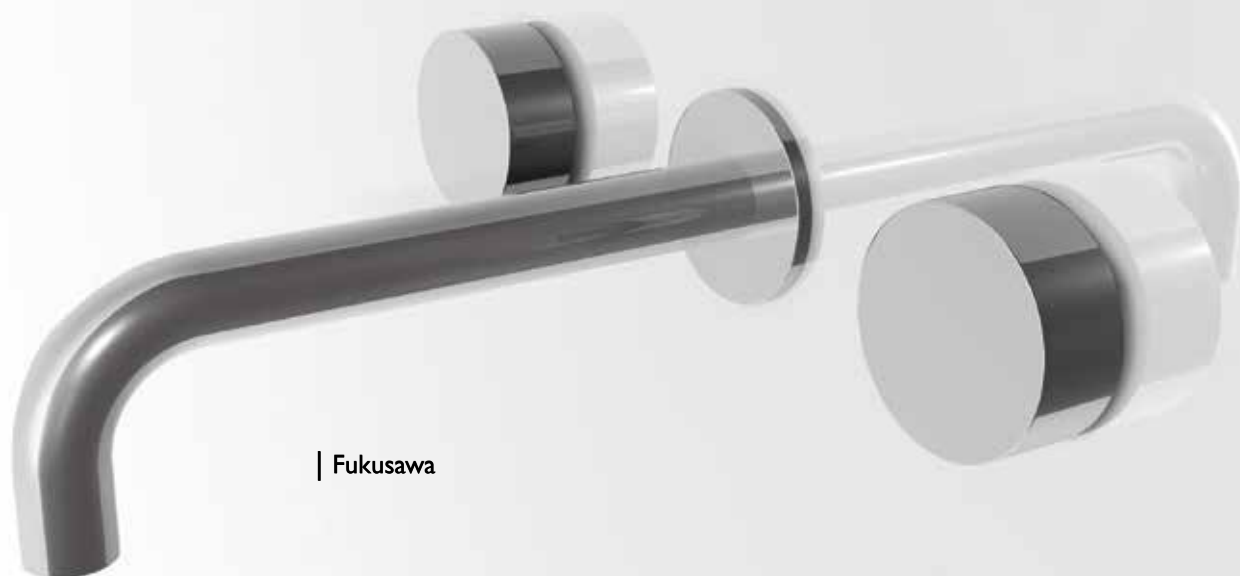

mixers

Article No.	Description	Finish
	FAN-2702-A506WF-CP Wash Basin Mixer without Pop-up Waste with 3/8" Flexible Tubes	Chrome
	FAN-2702-A507WF-CP High Wash Basin Mixer with Extended Spout without Pop-up Waste with 3/8" Flexible Tubes 349 mm High	Chrome
	FAN-2702-A106WF-CP 2 Hole Deck Mounted High Wash Basin Mixer without Waste with 3/8" Flexible Tubes 238 mm High	Chrome