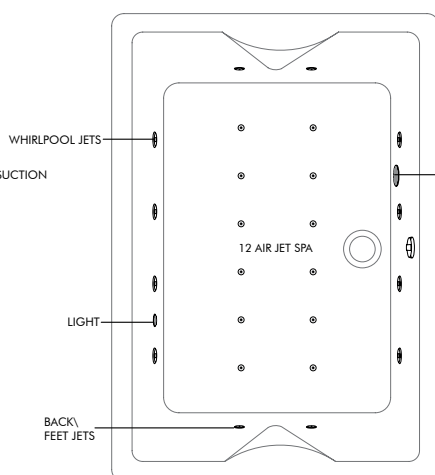

System 8C - Deluxe Whirlpool
8 Whirlpool Jets, Self-Clean, Pneumatic Control Switch, 4 Back & 4 Feet Jets, Underwater Lighting

System 8E - Deluxe SPA
8 Whirlpool Jets, Self-Clean, Pneumatic Control Switch, 2 Back & 2 Feet Jets, Underwater Lighting, 12 Air Jet Spa on Bath Tub Base