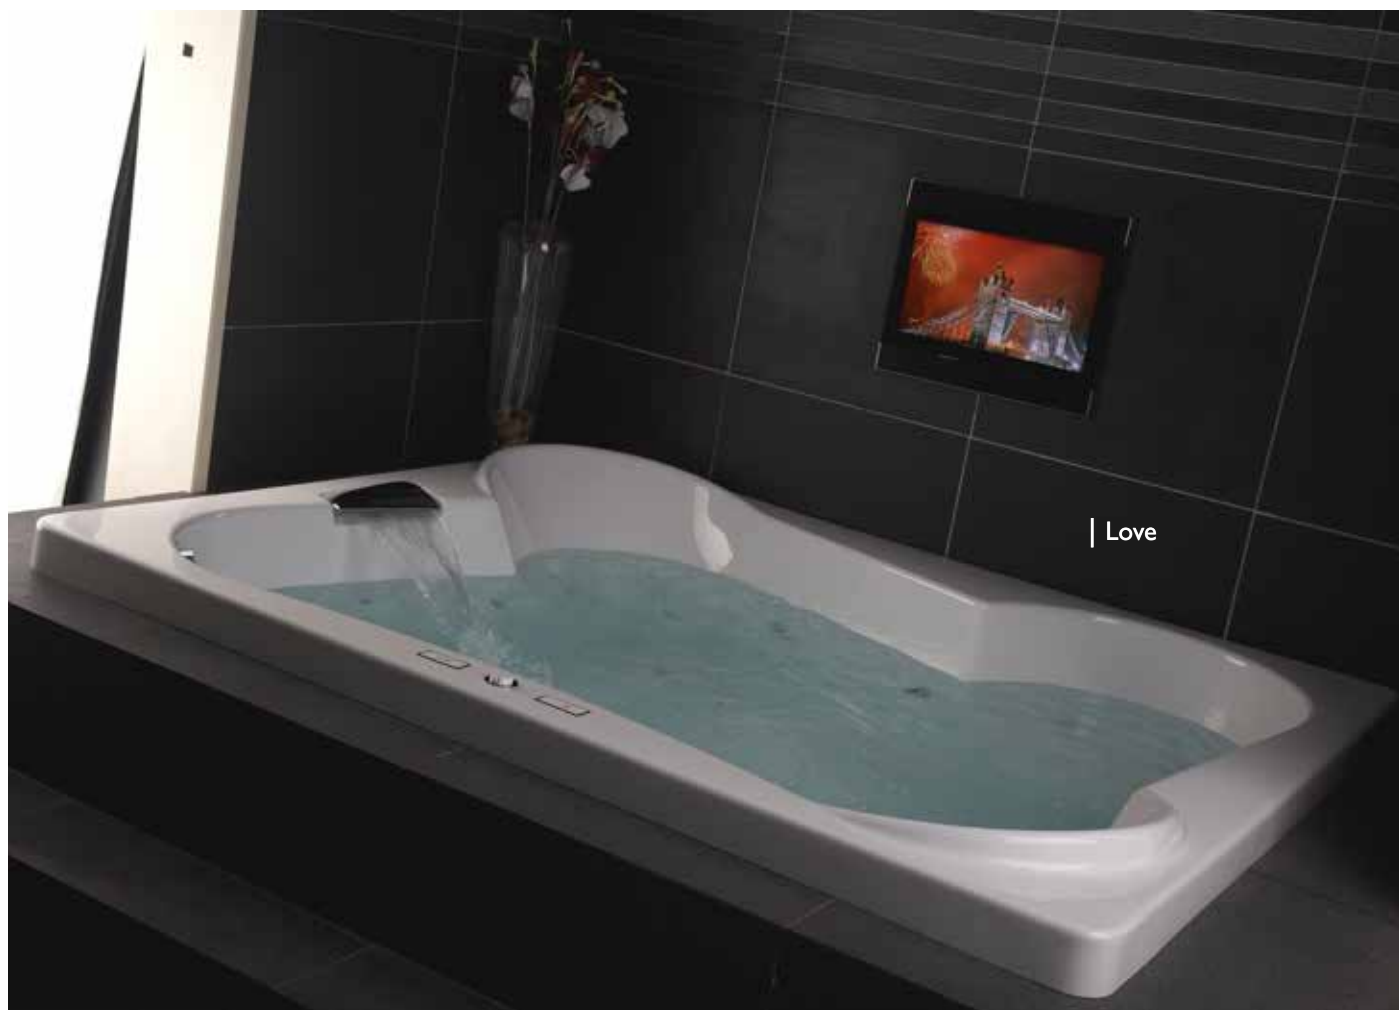

ACRYLIC INSET

	Article No.	Description	Finish
	BDB-MAR-25195-A-WH	Marino Inset Bath Tub 1950 x 1350 x 480 mm	White
	BDW-MAR-8C21-A-WH	with Whirlpool System 8C	White
	BDW-MAR-8ESF21-A-WH	with Whirlpool System 8ESF	White
	BDW-MAR-LUXS29-A-WH	with Luxury Spa Whirlpool System which includes 24 LED Lights & 24 Spa Jets	White
		Recommended Waste BDP-WBT-110-55-B-CP (Bath Pop-up Waste)	
	BDB-SAL-15165-A-WH	Salerno Inset Bath Tub 1650 x 1450 x 460 mm	White
	BDW-SAL-6A10-A-WH	with Whirlpool System 6A	White
	BDW-SAL-6B11-A-WH	with Whirlpool System 6B	White
	BDW-SAL-6E11-A-WH	with Whirlpool System 6E	White
	BDW-SAL-6ESF11-A-WH	with Whirlpool System 6ESF	White
		Recommended Waste BDP-WBT-110-55-B-CP (Bath Pop-up Waste)	

bathing