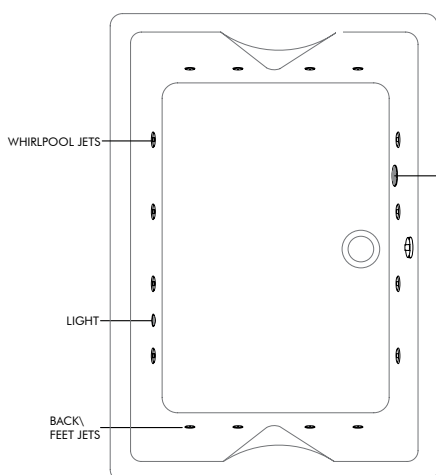

WHIRLPOOL SYSTEMS

System 8C - Deluxe Whirlpool
8 Whirlpool Jets, Self-Clean, Pneumatic Control Switch, 4 Back & 4 Feet Jets, Underwater Lighting