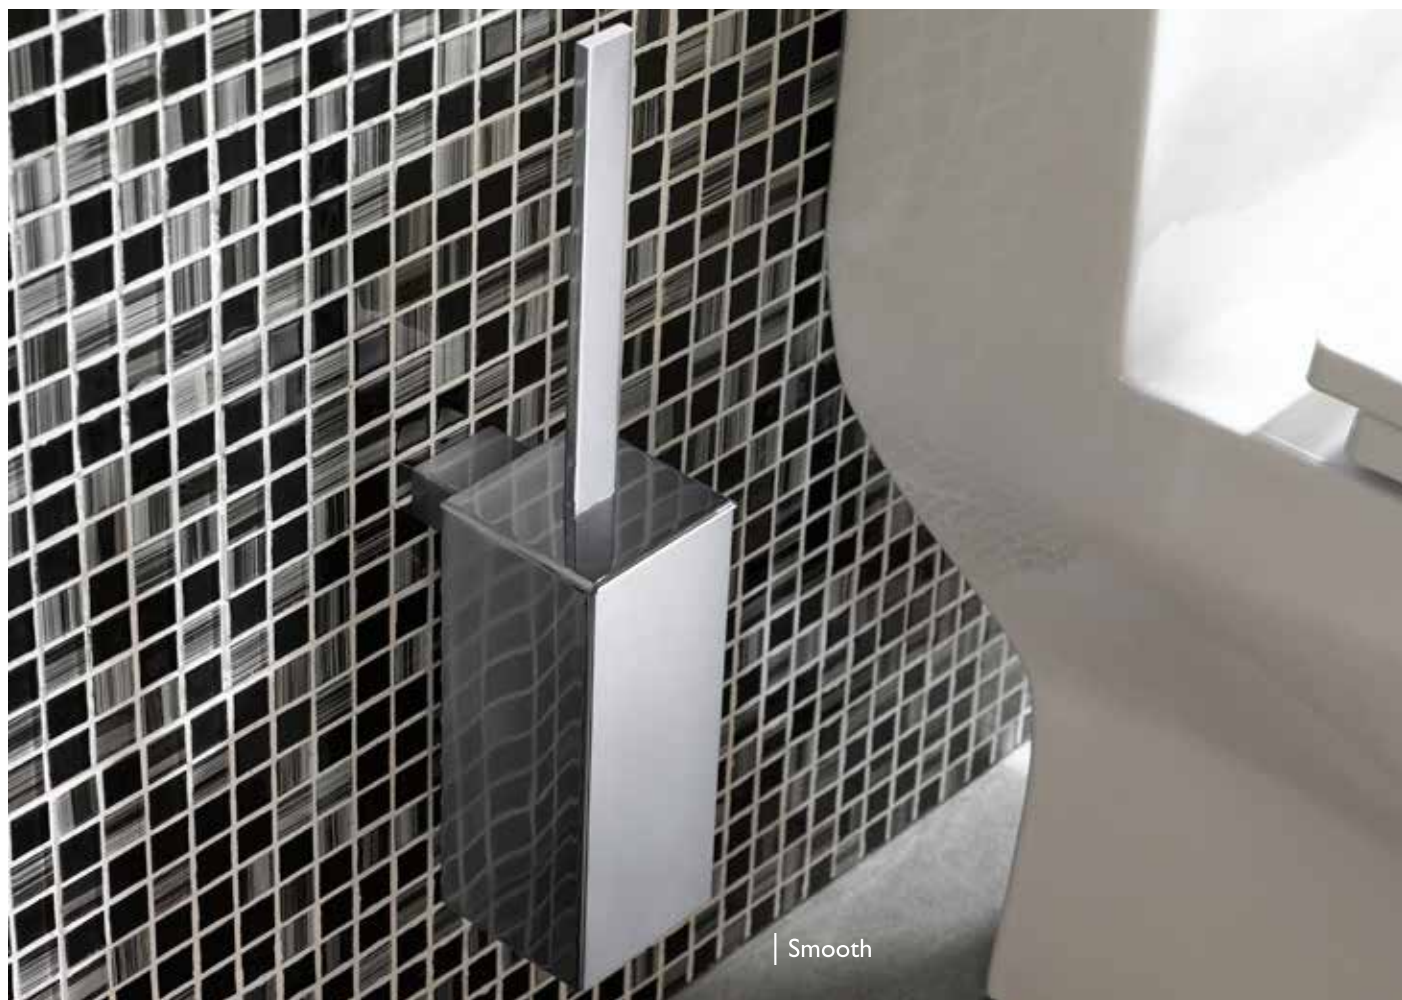

SMOOTH

BAGNODESIGN LONDON

	Article No.	Description	Finish
	BDA-SMO-752-A-CP	Wall Mounted Tumbler and Holder 70 x 100 x 100 mm	Chrome
	BDA-SMO-602-A-CP	Wall Mounted Soap Dish and Holder 120 x 130 x 50 mm	Chrome
	BDA-SMO-612-A-CP	Wall Mounted Soap Dispenser and Holder 70 x 100 x 160 mm	Chrome
	BDA-SMO-753-A-CP	Countertop Tumbler and Holder 70 x 70 x 100 mm	Chrome

| Smooth

accessories