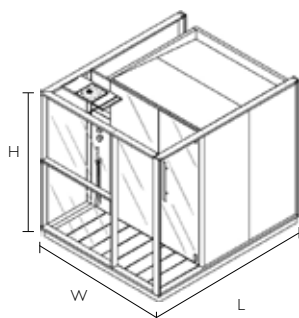

Article No.	Description	Finish

Logica Hammam

Steam and Shower Combination

Consisting of:

- Colour Therapy with RGB LED Lighting
  5 Fixed Colours,
  4 Dynamic Cycles and White Light
- Unglazed Porcelain Tile Bench
- Aquasteam 45 Steam Generator (see details below for specification)
- Audio Set-Up with Built-in Speakers
- Mixer Tap with Flow Regulator and Diverter
- Ceiling Mounted Anti-Scale Rainshower and Handheld Shower Head

3 mm Laminated Grès Porcelain Shower Platform

8 mm Low-Emission Tempered Glass Door and Panels

Size: (L) 2130 x (W) 2500 x (H) 2260 mm

Clear Glass/Aluminium Frame

EFF-LO-30-01-0006

Left Hand Corner Configuration
(Left Hand Version Shown in Diagram)

EFF-LO-30-01-0007

Right Hand Corner Configuration
(Right Hand Version Shown on Pages 246-247)

Aquasteam

Wall Mounted Steam Generator

Consisting of:

1. Waterfall Spring with Controlled Backlit Water Flow
   - Bowl in White Resin
   - Built in Steam Generator
   - Touch-Screen Control Panel
   - With Backlit Icons
   - Temperature Gauge
   - Container for Essential Oils
2. 250 x 37 x 570 mm

EFF-HA-CM-AS-0001

Aquasteam 30

3.0 kW max, 220-240 V, 50-60 Hz
0 - 3.5 m³ Space Volume

EFF-CH-90-00-0173

Counter Box
370 x 100 x 540 mm

EFF-HA-CM-AS-0002

Aquasteam 45

4.5 kW max, 220-240 V, 50-60 Hz
3.5 - 4.5 m³ Space Volume

EFF-CH-90-00-0173

Counter Box
370 x 100 x 540 mm