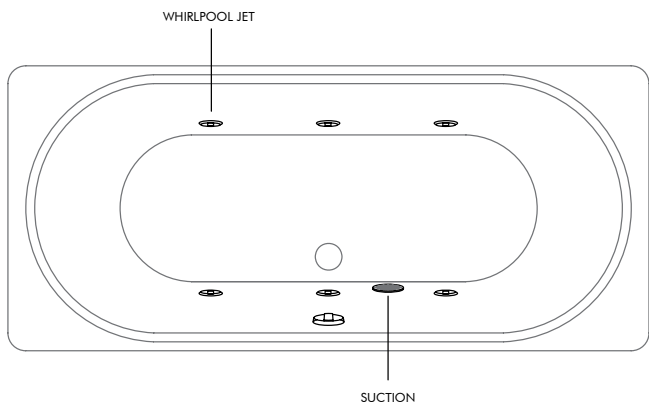

WHIRLPOOL SYSTEMS

System 6A - Standard Whirlpool
6 Whirlpool Jets, Self-Clean, Pneumatic Control Switch