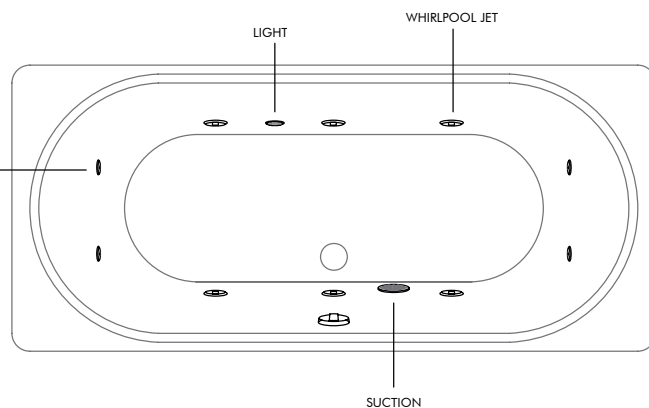

System 6B - Deluxe Whirlpool
6 Whirlpool Jets, Self-Clean, Pneumatic Control Switch, 2 Back & 2 Feet Jets, Underwater Lighting