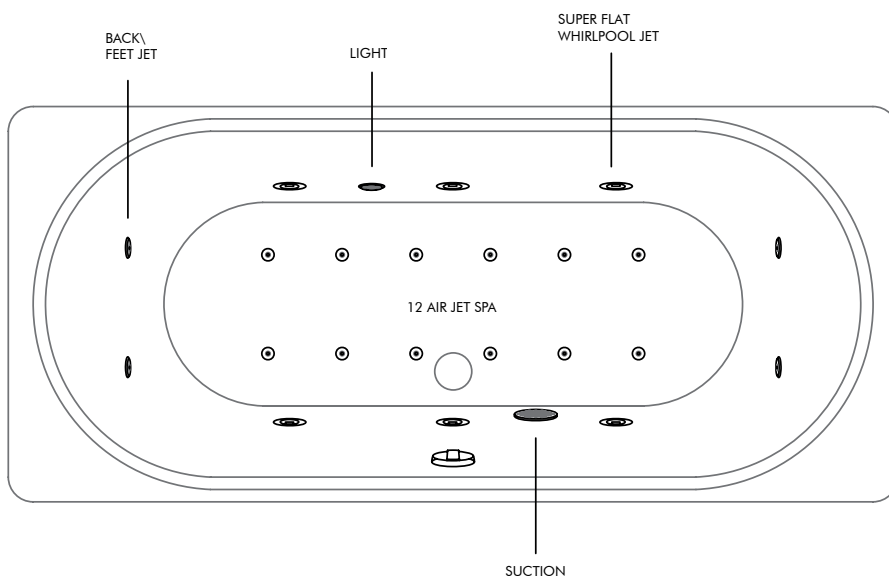

System 6ESF - Super Deluxe SPA
6 Super Flat Whirlpool Jets, Self-Clean, Electronic Control Switch, 2 Back & 2 Feet Jets, Underwater Lighting, 12 Air Jet Spa on Bath Tub Base

Note: All Whirlpool and SPA systems have dry run protection \All whirlpool systems are supplied with leg sets