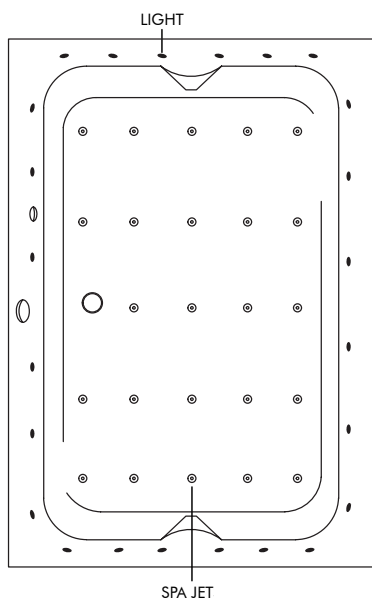

LUXURY SPA SYSTEM

System LUXSPA - Luxury SPA
Luxury Spa System with 24 Spa Jets and 24 Chromotherapy Lights, with Electronic Touch Controls