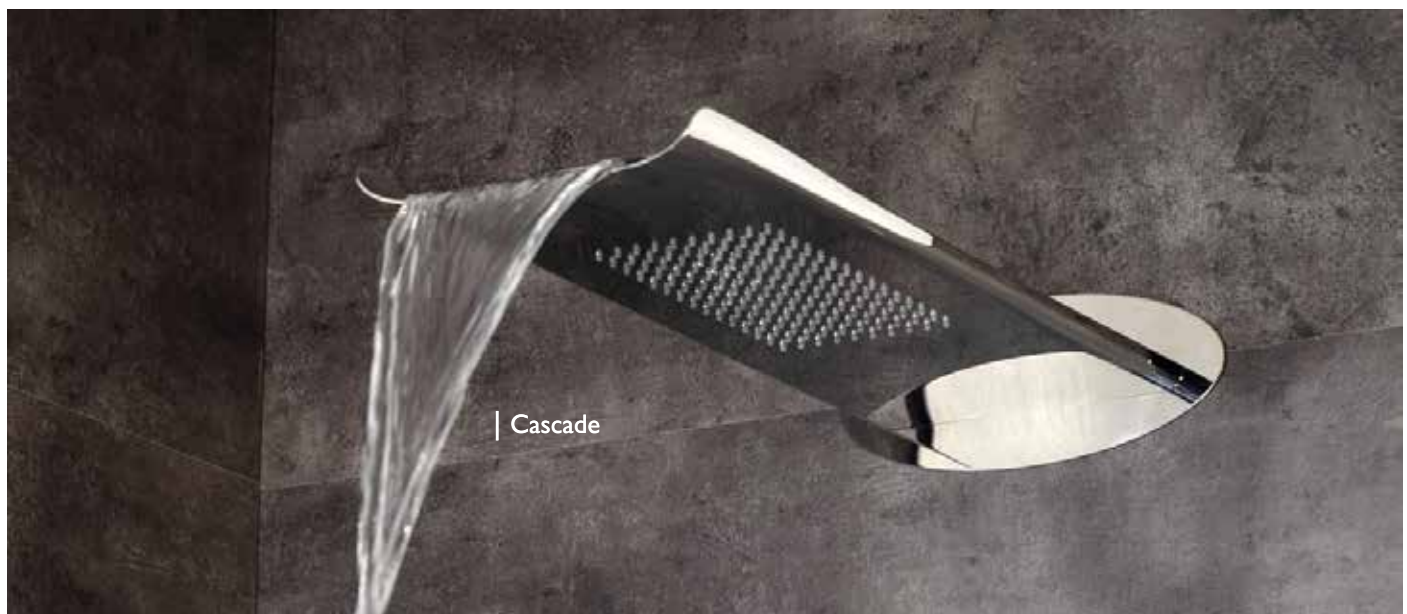

CASCADE

	Article No.	Description	Finish
	BDM-CAS-512103-A-CP	Concealed Shower Mixer	Chrome
	BDM-CAS-512103-A-NB		Brushed Nickel
	BDM-CAS-412103-A-CP	Concealed Shower Mixer with Diverter	Chrome
	BDM-CAS-412103-A-NB		Brushed Nickel
	BDM-CAS-512120-A-CP	Concealed 2 Handle Thermostatic Shower Valve with Round Backplate	Chrome
	BDM-CAS-512120-A-NB		Brushed Nickel
	BDM-CAS-412320-A-CP	Concealed 3 Outlet 2 Handle Thermostatic Shower Valve with Integrated Diverter with Round Backplate	Chrome
	BDM-CAS-412320-A-NB		Brushed Nickel
	BDM-CAS-411091-A-CP	Floor Mounted Bath Shower Mixer with Hand Shower	Chrome
	BDM-CAS-411091-A-NB		Brushed Nickel
	BDD-CAS-122055-A-SS	Shower Head with 2 Way Function: Rain Shower & Waterfall 200 x 550 x 30 mm (Requires Shower Mixer with Diverter)	Polished Stainless Steel

mixers

FINISHES: