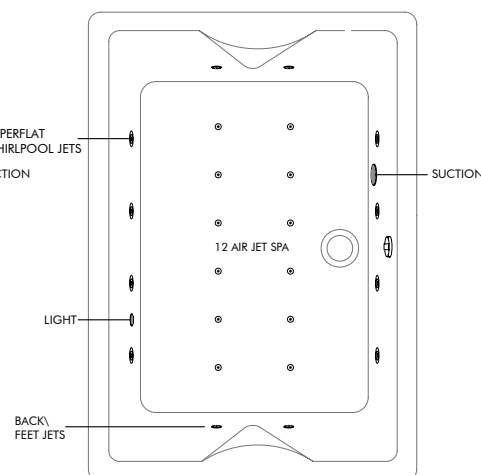

System 8ESF - Super Deluxe SPA
8 Super Flat Whirlpool Jets, Self-Clean, Electronic Control Switch, 2 Back & 2 Feet Jets, Underwater Lighting, 12 Air Jet Spa on Bath Tub Base