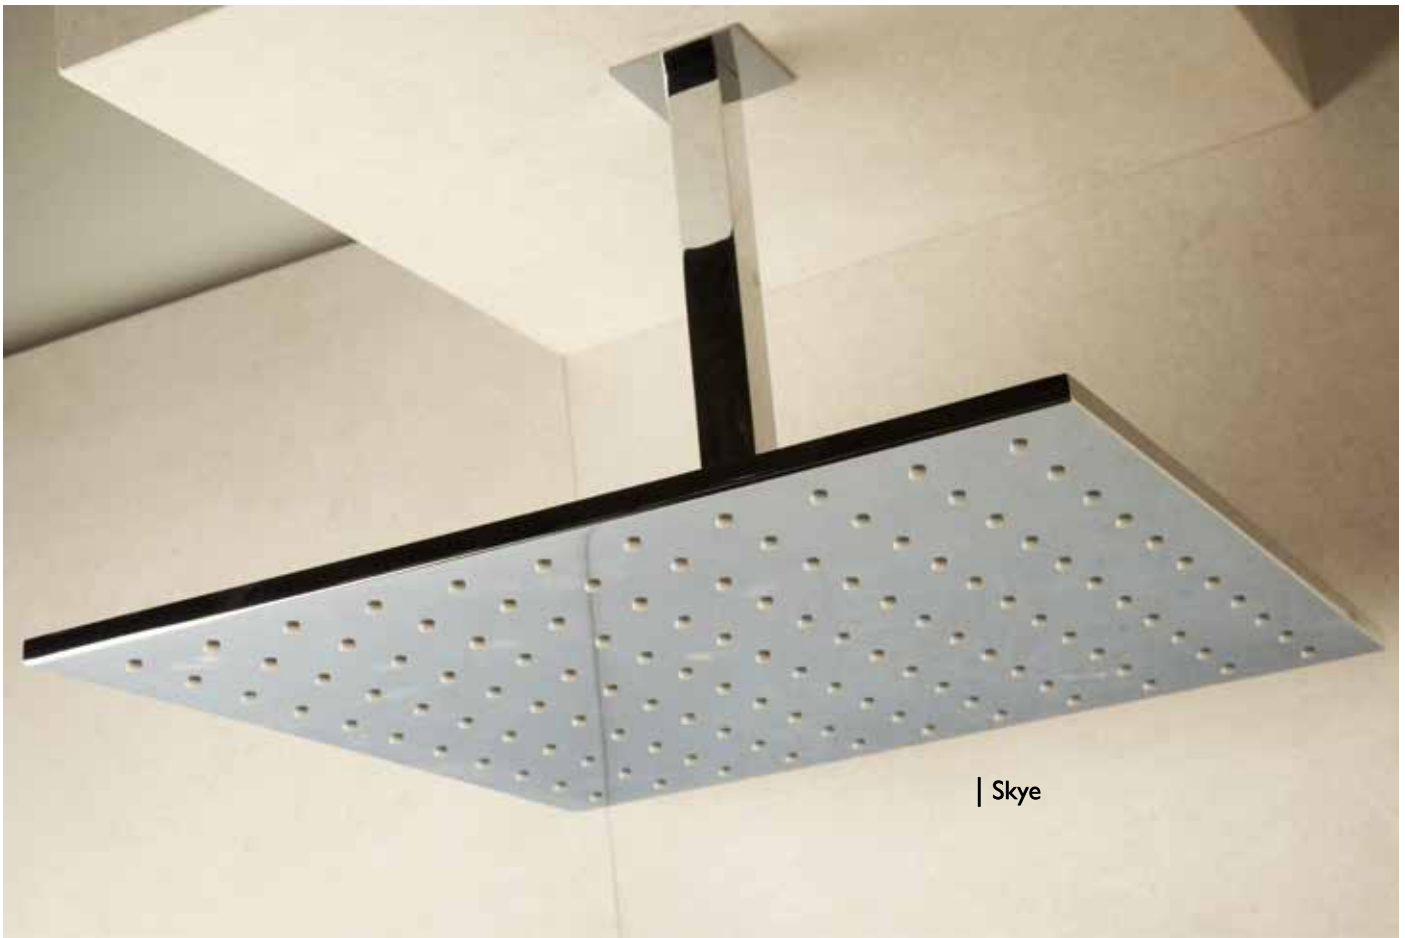

| Islay

SHOWER COMPONENTS

SHOWER HEADS

shower components

| Skye

	Article No.	Description	Finish
	BDD-ISL-112131-A-CP	Islay Round Shower Head with Single Color (White) LED Lights Dia. 305 mm	Chrome
	BDD-ISL-313021-A-CP	Ceiling Shower Arm 205 mm Long	Chrome
	BDD-HAR-142131-A-CP	Harris Square Shower Head with Single Color (White) LED Lights 305 x 305 mm	Chrome
	BDD-ISL-313021-A-CP	Ceiling Shower Arm 205 mm Long	Chrome
	BDD-SKY-143040-A-CP	Skye Square Shower Head 400 x 400 mm	Chrome
	BDD-ARR-123031-A-CP	Arran Rectangular Shower Head 305 x 200 mm	Chrome