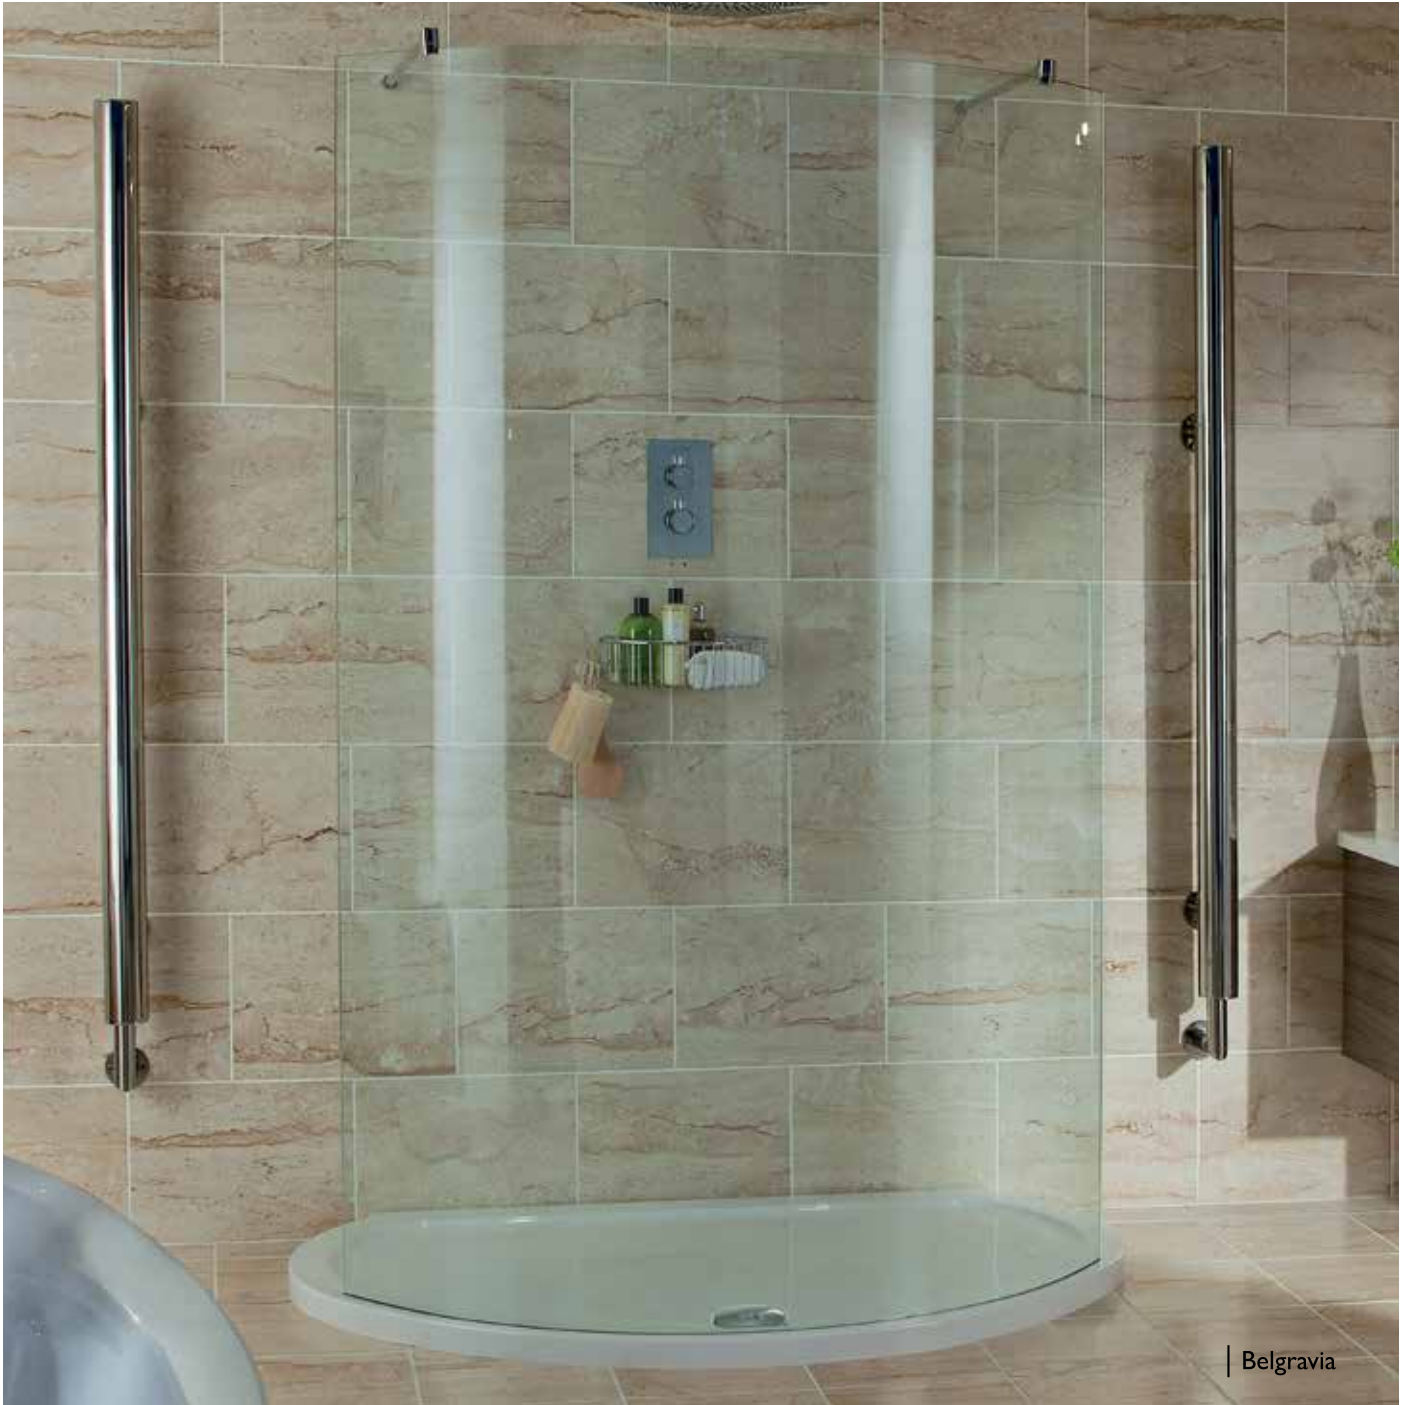

LUXURY SHOWER DOORS

showering

| Piccadilly

Article No.	Description	Finish
Image Shown Above	BDD-PIC-DHI120R-B-CP Piccadilly Hinged Door with Inline Panel Recessed (Right Hand Hinged) - 8 mm Thick Glass - Built-in Wall Adjustment - (W) 1200 x (H) 1950 mm	Chrome/Frosted

WALK-IN PANELS

showering

| Belgravia

Article No.	Description	Finish
Image Shown Above	<p>BDD-BEL-P6129D-A-CP</p> <p>Belgravia Curved Double Entry Walk-in Shower Panel (W) 1294 x (H) 2000 mm</p> <ul style="list-style-type: none"> - 8 mm Thick Glass - Supplied with Steady Bars 	Chrome
	<p>BDD-BEL-T5147D-A-WH</p> <p>Low Level Shower Tray 1468 x 900 x 35 mm</p> <p>Recommended Waste BDP-WSH-320-A-CP</p>	White