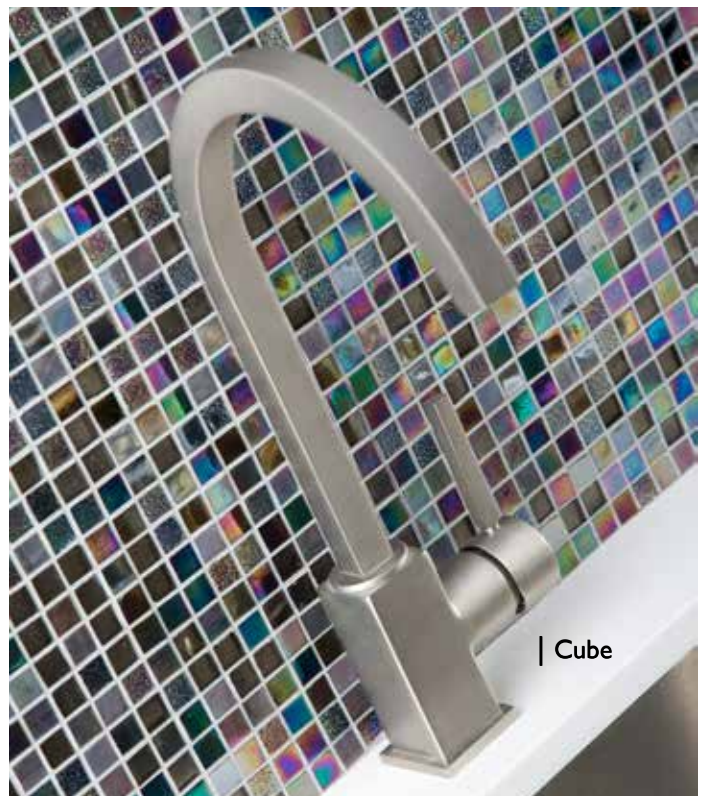

KITCHEN MIXERS

Article No.	Description	Finish	
	BDM-CUB-611037-A-CP BDM-CUB-611037-A-NK BDM-CUB-611037-A-BK BDM-CUB-611037-A-WH	Cube Single Hole Sink Mixer with Swivel Spout with 1/2" Flexible Tubes	Chrome Nickel Matt Black Matt White
	BDM-MAL-611133-A-CP	Malmo Single Lever Kitchen Sink Mixer with Swivel Spout with 1/2" Flexible Tubes	Chrome
	BDM-TOB-611025-A-CP	Toby Single Hole Sink Mixer with Lateral Lever on Right with 1/2" Flexible Tubes	Chrome
	BDM-Q-611135-A-CP	Kudos Q Single Lever Kitchen Sink Mixer with Swivel Spout with 1/2" Flexible Hoses	Chrome

mixers

FINISHES: