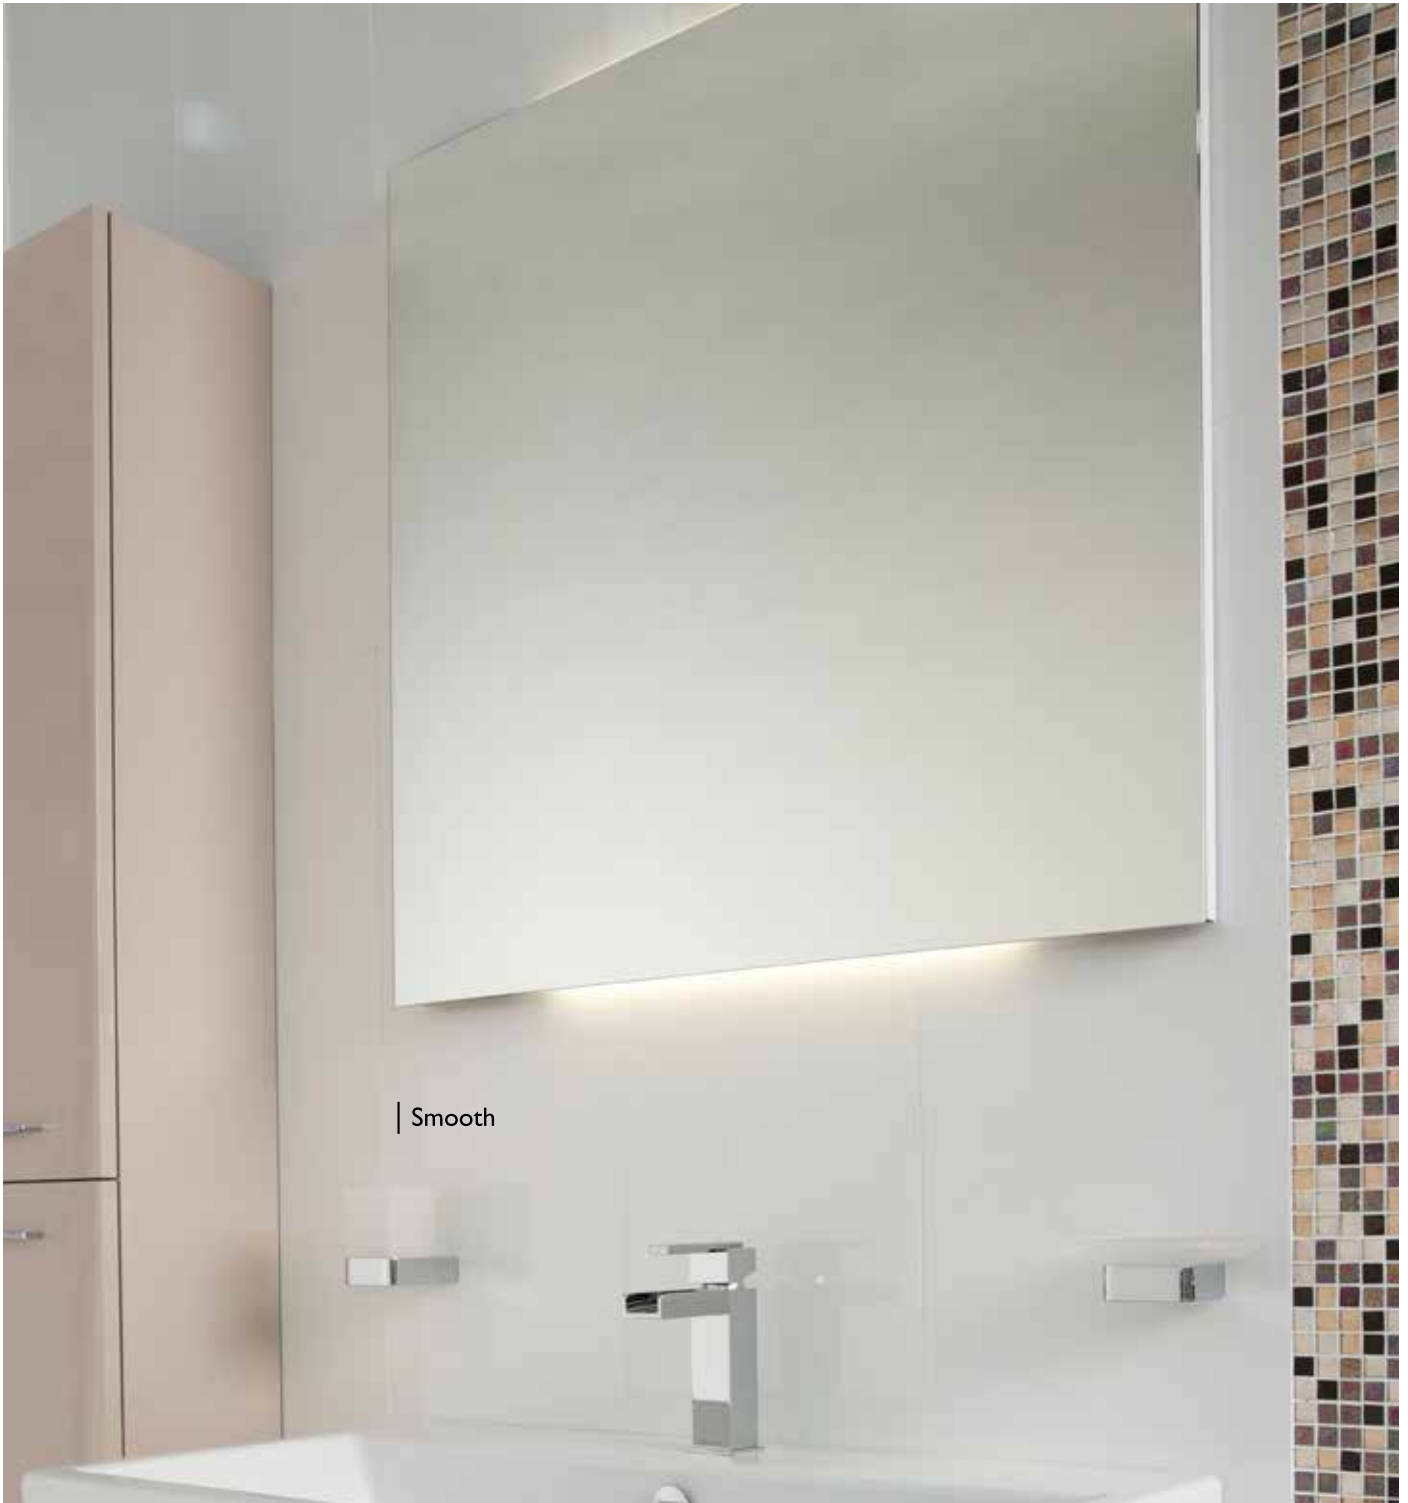

* All Mirror TVs on this page have Semi-mirrored finish in TV area when TV is switched off.

* Mirror TVs cannot be sold without the Mirrors.

* Custom Sizes available on request

| Retro

mirrors

Article No.	Description	Finish
	<p>BDR-RET-211480-A-GD BDR-RET-211480-A-SV</p> <p>Retro Mirror with Foil Decoration 1400 x 800 mm</p>	<p>Gold Silver</p>
	<p>BDR-RET-219070-A-GD BDR-RET-219070-A-SV</p> <p>900 x 700 mm</p>	<p>Gold Silver</p>
	<p>BM-NVA-9180-GOLD</p> <p>Emmeline Mirror 960 x 760 mm</p>	<p>Gold</p>
	<p>BM-NVA-918A-SVR</p>	<p>Silver</p>

mirrors

| Smooth

Article No.	Description	Finish
-------------	-------------	--------

	Smooth Neon Backlit Mirror Mains Operated, 220-240 V	
BDR-SMO-338050-A-CL	500 x 800 mm	
BDR-SMO-438080-A-CL	800 x 800 mm	
BDR-SMO-238012-A-CL	1200 x 800 mm	