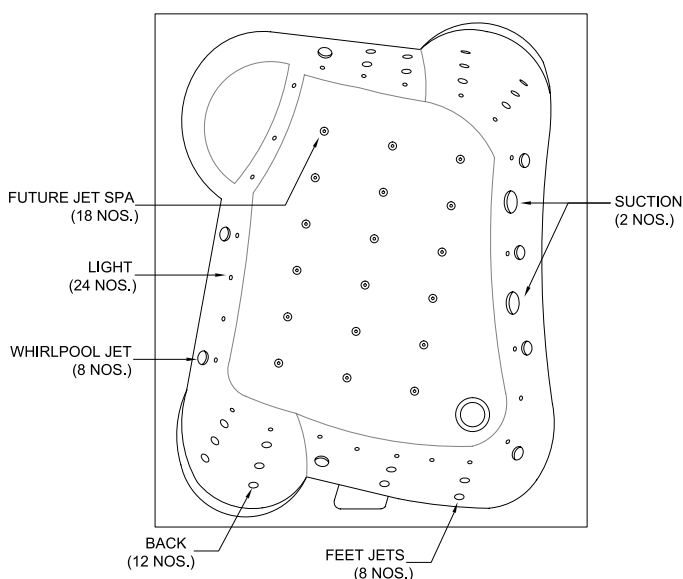

System FUTS29 - Love SPA
Love Spa System with 18 Future Jets, 8 Whirlpool Jets, 12 Back Jets, 8 Feet Jets and 24 Chromotherapy Lights with Electronic Touch Controls

OPTIONS - Price Available on Request

Electronic Touch Controls:- For 6A/6B/6E/8A/8C/8E

Underwater Light: - For 6A & 8A

Coloured Light: - For All Whirlpool Systems except LUXSPA

Inline Heater: - For Temperature Regulation
(for All Whirlpool Systems)

OPTIONS - Available Colours for Whirlpools (Price on Request)

Note: All Whirlpool and SPA systems have dry run protection \ All whirlpool systems are supplied with leg sets