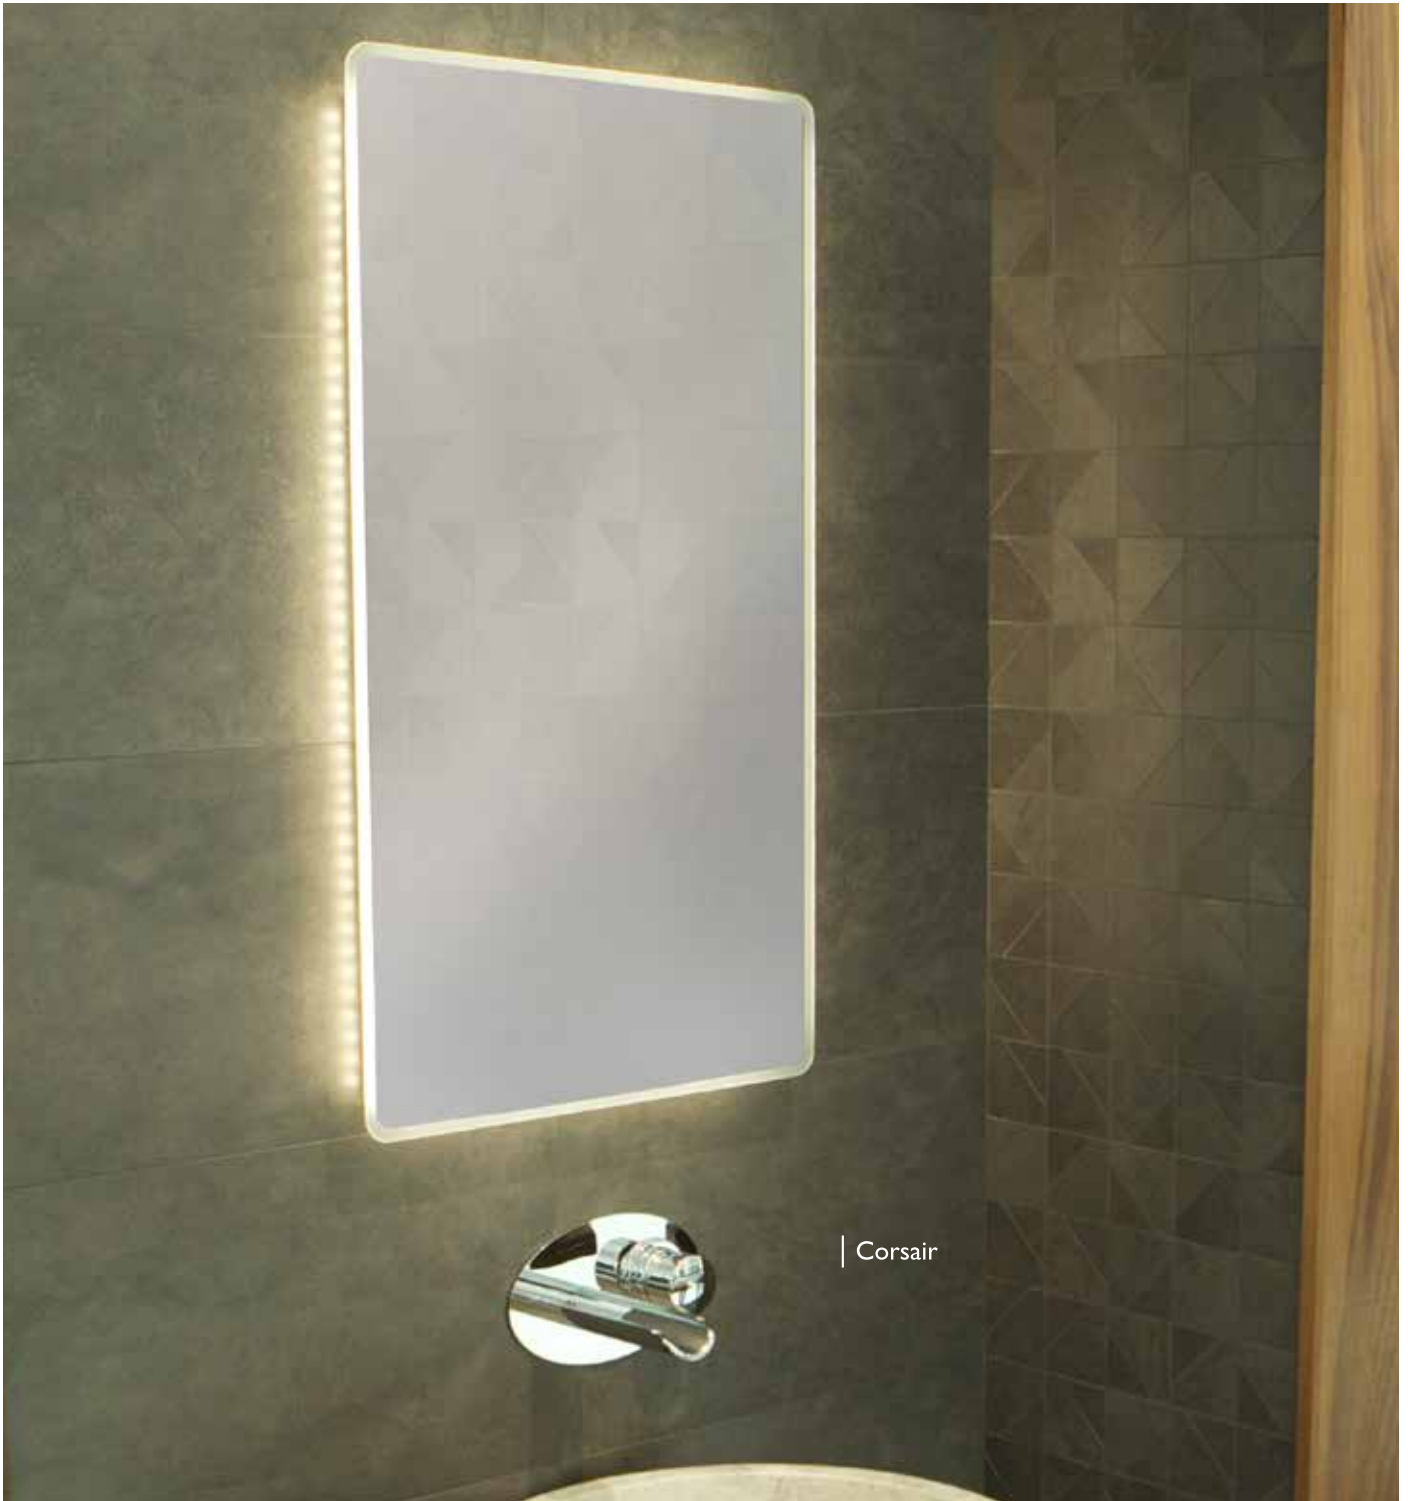

* All Mirror TVs on this page have Semi-mirrored finish in TV area when TV is switched off.

* Mirror TVs cannot be sold without the Mirrors.

* Custom Sizes available on request

| Retro

mirrors

Article No.	Description	Finish
	<p>BDR-RET-211480-A-GD BDR-RET-211480-A-SV</p> <p>Retro Mirror with Foil Decoration 1400 x 800 mm</p>	<p>Gold Silver</p>
	<p>BDR-RET-219070-A-GD BDR-RET-219070-A-SV</p> <p>900 x 700 mm</p>	<p>Gold Silver</p>
	<p>BM-NVA-9180-GOLD</p> <p>Emmeline Mirror 960 x 760 mm</p>	<p>Gold</p>
	<p>BM-NVA-918A-SVR</p>	<p>Silver</p>

mirrors

| Smooth

Article No.	Description	Finish
-------------	-------------	--------

	Smooth Neon Backlit Mirror Mains Operated, 220-240 V	
BDR-SMO-338050-A-CL	500 x 800 mm	
BDR-SMO-438080-A-CL	800 x 800 mm	
BDR-SMO-238012-A-CL	1200 x 800 mm	