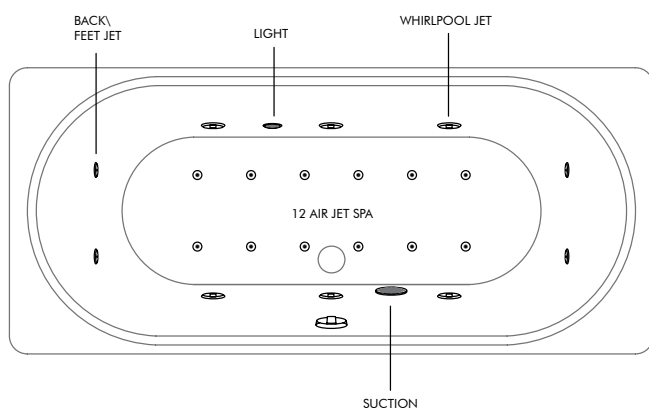

System 6E - Deluxe SPA
6 Whirlpool Jets, Self-Clean, Pneumatic Control Switch, 2 Back & 2 Feet Jets, Underwater Lighting, 12 Air Jet Spa on Bath Tub Base