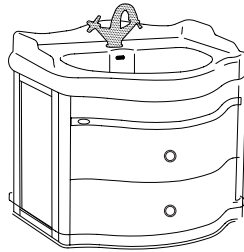

**BDS-RET-112211-B-WH**

Wall Mounted Wash Basin 75  
1 Tap Hole  
with Chrome Overflow  
[with Fixing Kit]  
750 x 520 x 60 mm

**BDS-RET-903023-B-CP**

Basin Stand 75  
with Towel Rack  
(Only available in Chrome finish)

**BDS-RET-112211-C-WH**

Wall Mounted Wash Basin 55  
1 Tap Hole  
with Chrome Overflow  
[with Fixing Kit]  
550 x 440 x 60 mm

**BDS-RET-903023-C-CP**

Basin Stand 55  
with Towel Rack  
(Only available in Chrome finish)

# Sanitaryware & Furniture

**BDF-RET-52215-C-BK**

Wall Mounted Vanity Unit Only  
with 2 Pull Out Drawers  
1100 x 480 x 550 mm  
(comes complete with 2 Chrome Handles)

(For use with BDS-RET-112211-A-WH)

### BDB-RET-53175-A-CP

Freestanding Bath Tub  
with Drain and Legs  
with Overflow  
with Chrome Feet  
1750 x 800 x 650 mm  
(Includes waste fittings)