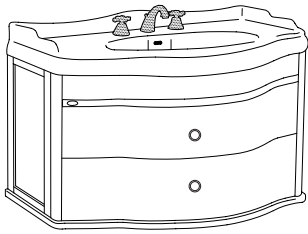

Sanitaryware & Furniture

BDF-RET-52215-C-BK

Wall Mounted Vanity Unit Only
with 2 Pull Out Drawers
1100 x 480 x 550 mm
(comes complete with 2 Chrome Handles)

(For use with BDS-RET-112211-A-WH)