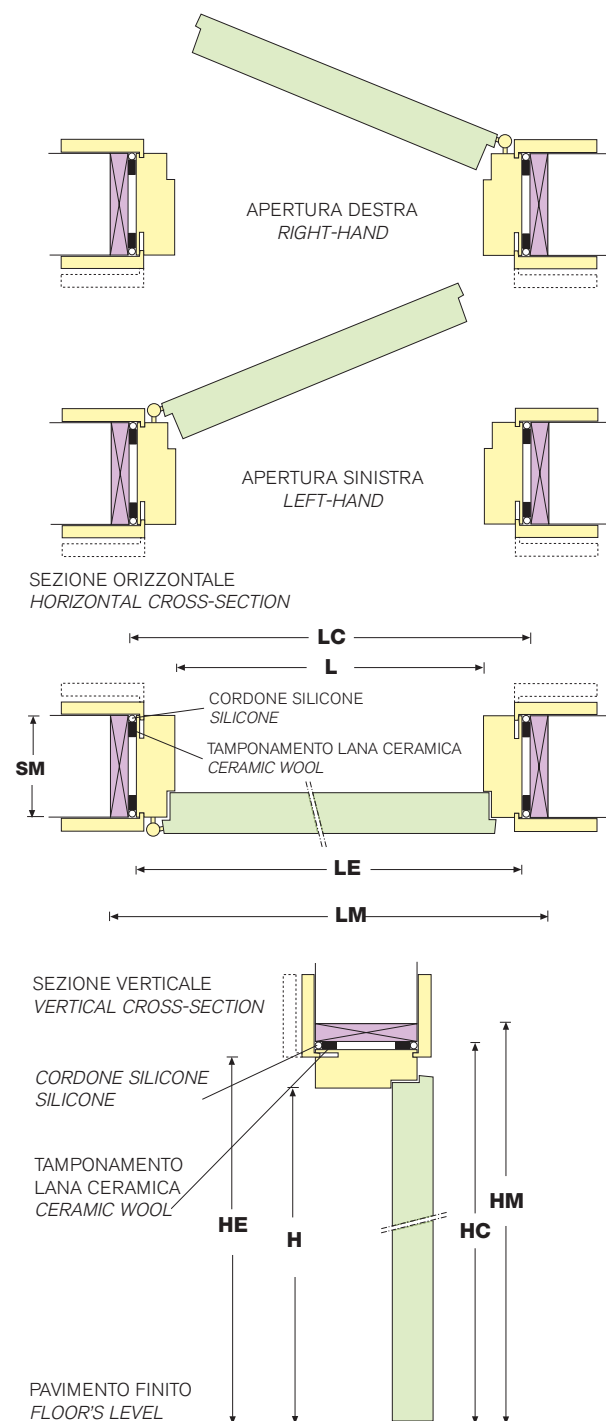

The door frame is made of blockboard wood, has a rounded corner on the outside and a wood veneer finish. The frame also includes a head-expanding rubber gasket on three sides and flat adjustable architraves. Ceramic wool is provided to fill the space between the door frame and the subframe and the area under the architrave is then sealed with silicone.

Hardware provided with REI 30 doors

- single door -3 adjustable polished brass covered swing hinges
- brass plated Yale lock
- Double door - 3 anuba hinges in polished brass
- 2 gold-colored overhead door-closers
- Yale lock fitted with antipanic mechanism
- -locking bar on secondary leaf

Hardware provided with REI 60 doors

- single door -3 tropical yellow hinges
- brass plated Yale lock
- gold-colored overhead door-closer
- Double door - 2 door-closers and Yale lock fitted with antipanic mechanism
- -locking bar on secondary leaf

Our Bica door handles are made of bronzed aluminium.

Our sound-proof doors are equipped with a movable seal on the lower part of the leaf.

Finishes available upon request

Adjustable hinges with head covers:

- -Chrome
- -Black
- -White

Overhead door-closers available in the following colors:

- -Silver
- -Black
- -Bronze
- -White

Anuba hinges:

- -Bronze
- -Chrome
- -Black

Hinges for REI 60 doors:

- -Chrome
- -Black / Yellow

REQUISITI E CERTIFICAZIONI

Le porte della collezione sono coperte dalle sotto elencate certificazioni di resistenza al fuoco e al rumore e omologate dal Ministero dell' Interno.

REI 30' 1 ANTA / 2 ANTE

REI 30' / FONOSOLANTE 38,5 db 1 ANTA

REI 60' 1 ANTA / 2 ANTE

REI 60' / FONOSOLANTE 38 db 1 ANTA

R - Indica la stabilità meccanica

E - Indica la tenuta a fumo e fiamme

I - Indica la capacità di riduzione del calore entro 180°

- 30' e 60' Indicano i minuti oltre i quali si sono conservate le caratteristiche sopra descritte.

- indb - viene indicato l'indice di abbattimento acustico che è stato certificato.

DOTAZIONE DI SERIE

- Maniglia ambo i lati tipo Bica alluminio color bronzo
- Serratura tipo Yale

PER INGRESSI CAMERE

- Pomolo esterno su placca in alluminio color bronzo

A RICHIESTA

- Maniglia ambo i lati in ottone lucido tipo Giovo su rosetta

PER INGRESSI CAMERE

- Pomolo esterno su rosetta o placca in ottone lucido
- Serratura antipanico
- Pomello per chiusura lato interno
- Passe-partout generale e di piano
- Serratura con incontro elettrico

ACCESSORIES INCLUDED WITH SERIES

- Bronzed Bica double-sided door-handles in aluminium
- Yale lock

FOR ENTRANCE DOORS

- Aluminium external knobs and plates in bronze finish

ON REQUEST

- Giovo two-sided door-handles and round plates in polished brass

FOR ENTRANCE DOORS

- Polished brass external knobs on round or square plate
- Lock fitted with antipanic mechanism
- Internal knobs
- General and floor master key
- Electric lock

QUALIFICATIONS AND STANDARDS

The doors in this series are certified fireproof and soundproof and meet government approved standards as set out below.

REI 30' SINGLE DOOR / DOUBLE DOOR

REI 30' / SOUNDPROOF 38,5 db SINGLE DOOR

REI 60' SINGLE DOOR / DOUBLE DOOR

REI 60' / SOUNDPROOF 38 db SINGLE DOOR

R - Indicates mechanical stability

E - Indicates resistance to smoke and flame

I - Indicates heat-resistance below 180 degrees Celsius

-30' and 60' Indicate the time (in minutes) the doors maintain the qualities described above

- db - indicates the certified level of acoustic soundproofing.