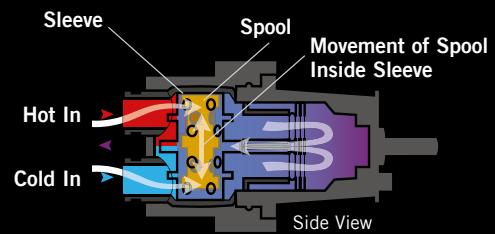

MultiChoice Universal Pressure-Balanced Cartridge

The spool and sleeve in the Pressure-Balanced Cartridge work together, automatically adjusting the flow of incoming hot and cold water to maintain a consistent temperature based on pressure variances.