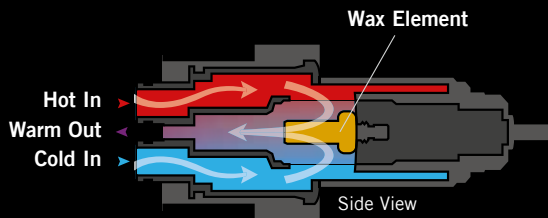

MultiChoice Universal Thermostatic Cartridge

As hot and cold water enter the chamber, the wax element within the Thermostatic Cartridge measures the temperature and adjusts the mix to maintain a consistent temperature.