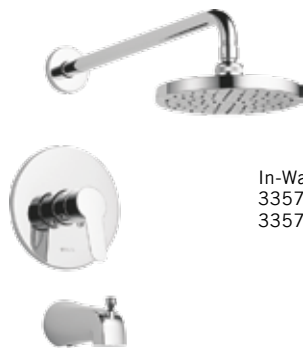

In-Wall Tub & Shower
33575
33575-VO