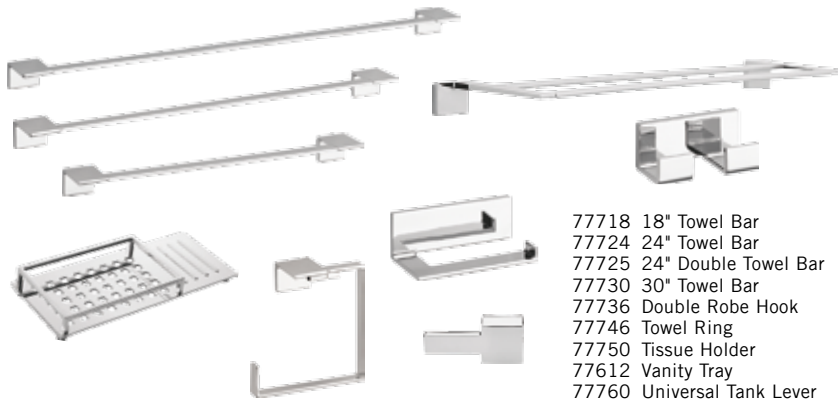

3-Hole Roman Tub
T2753
R2707 (not shown)

4-Hole Roman Tub
T4753
R4707 (not shown)

- 77718 18" Towel Bar
- 77724 24" Towel Bar
- 77725 24" Double Towel Bar
- 77730 30" Towel Bar
- 77736 Double Robe Hook
- 77746 Towel Ring
- 77750 Tissue Holder
- 77612 Vanity Tray
- 77760 Universal Tank Lever