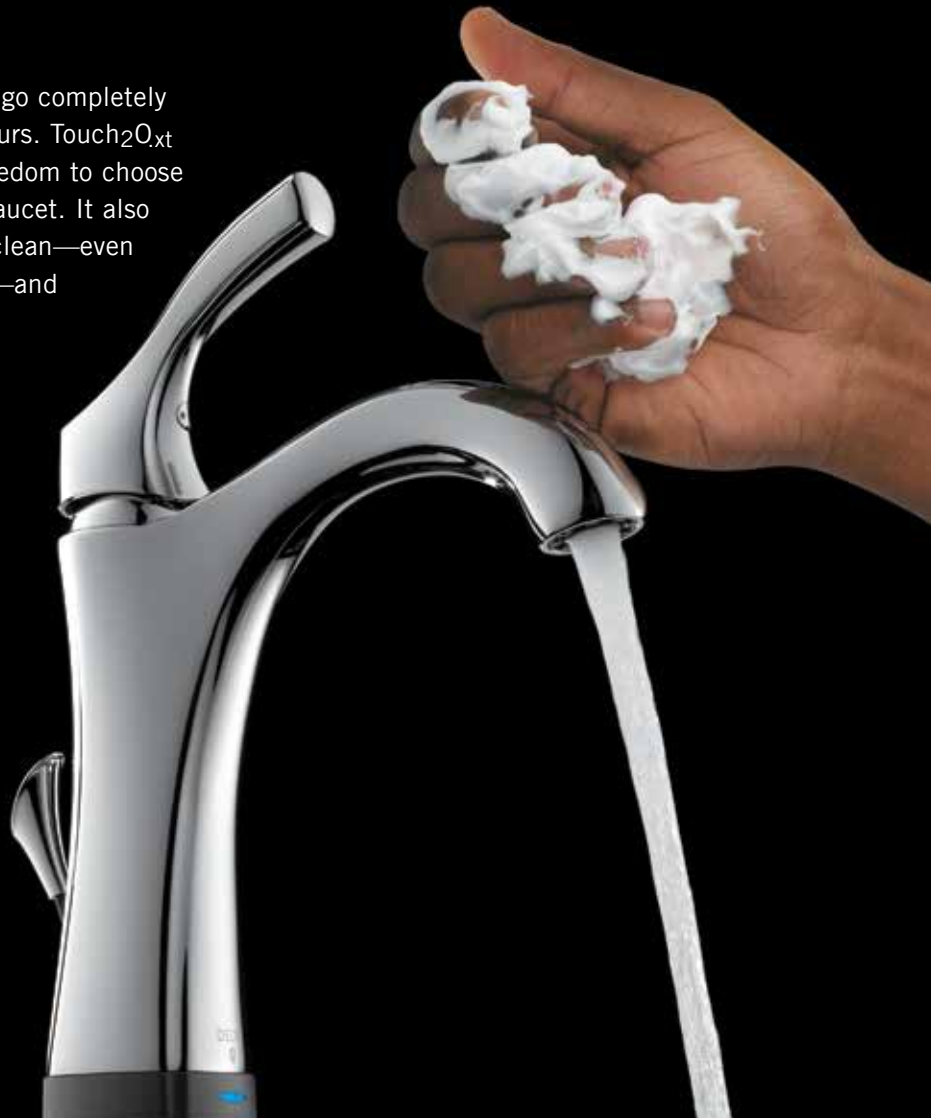

MAGNATITE® DOCKING

This attractive feature keeps the pull-down spray wand firmly in place when not in use. Thanks to the powerful integrated magnet.

BATH

fresh + refreshing

The bathroom has become one of the most fashionable rooms in the house. And now it can be one of the smartest, too. Between styles that track with the latest trends and the latest innovative technology, Delta® faucets and showers not only make getting clean easier than ever, they make a powerful visual statement.

SMART
BATHS

Inside the innovation.

Touch2O_{xt}™ Technology.

Touch it on. Touch it off. Or go completely hands-free. The choice is yours. Touch2O_{xt} Technology gives you the freedom to choose how you interact with your faucet. It also helps you keep your faucet clean—even when your hands are messy—and reduces water usage.