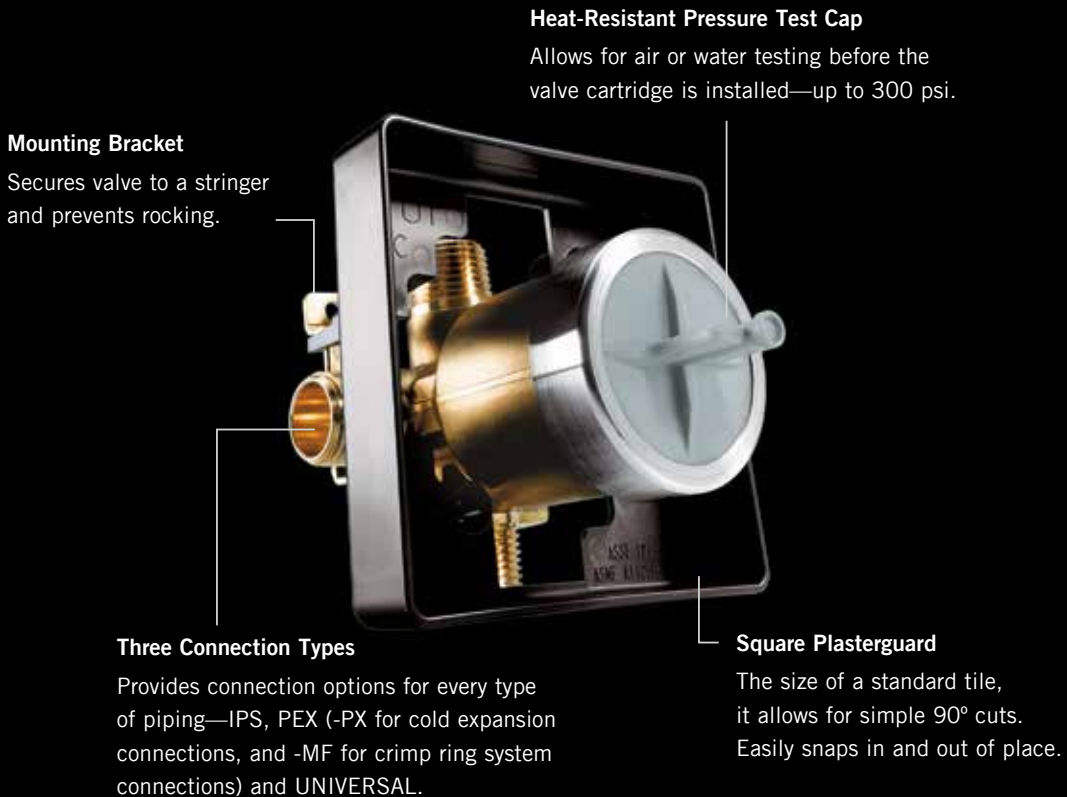

S350-CH

Two-In-One Shower

58472 H₂Okinetic Shower

58471-PK H₂Okinetic Shower

58470 H₂Okinetic Shower

MULTICHOICE® UNIVERSAL

When installing a shower, start with the MultiChoice Universal rough. It gives you the ultimate in flexibility because it works with all types of shower valves. When choosing a shower rough, the choice is obvious.