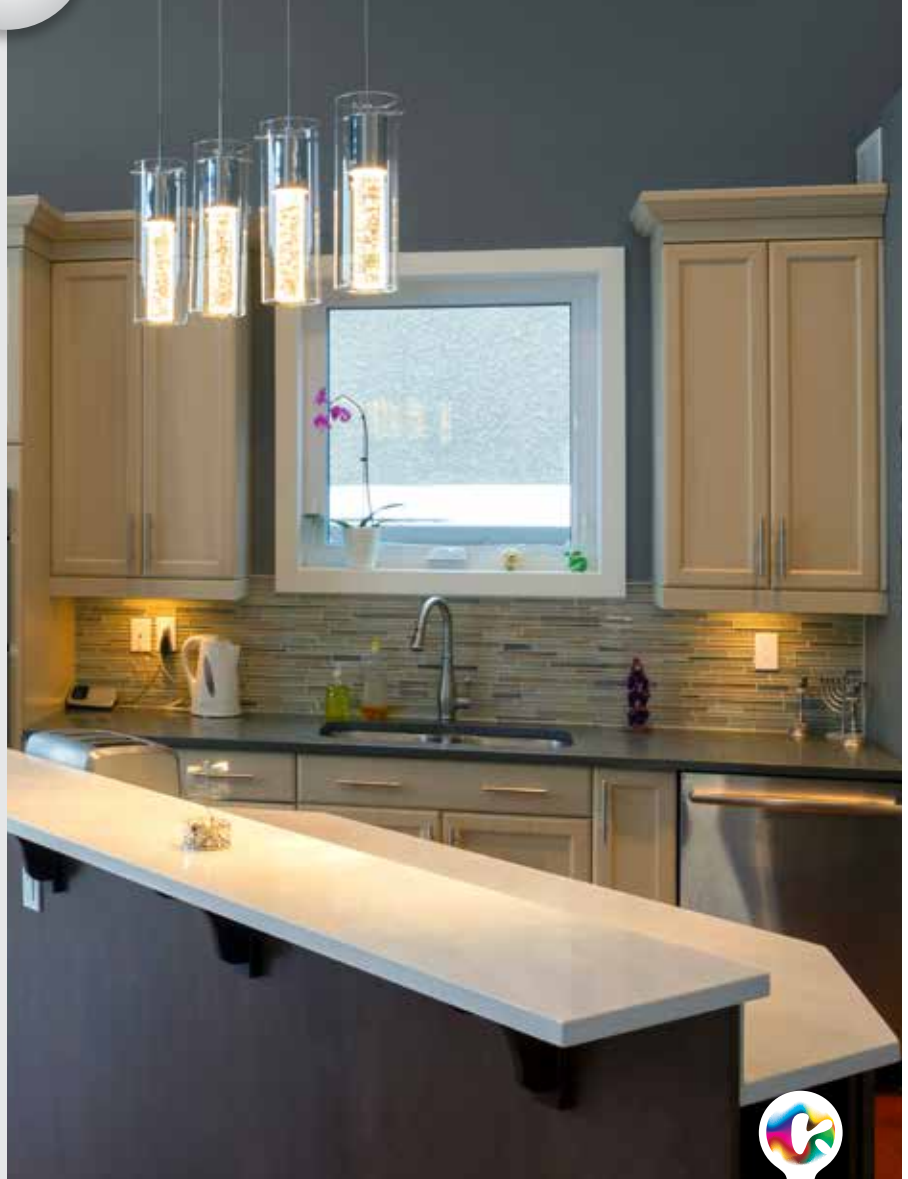

SPREAD RATE

14m² per litre

APPLICATION

Brush, Roller & Spray

CLEANING

Water

This sleek kitchen was created by painting the walls with Neoglo Bovine.

Sprout 8