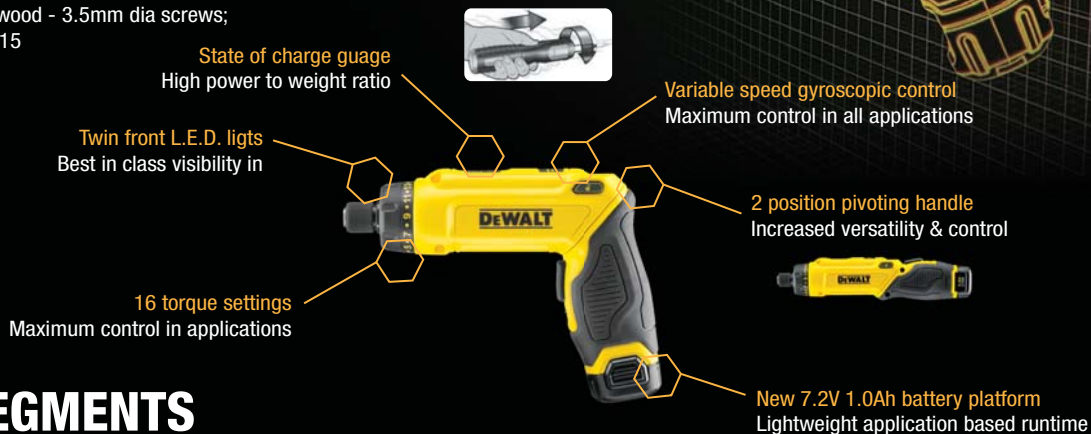

Specifications	
No-Load Speed	0 - 430 rpm
Max Torque	4 Nm
Torque settings	15
Tool Holder	6.35 mm
Weight	0.5 kg

TARGET USER SEGMENTS

MEP/INTERIOR/ INSTALLER GROUPS, SERVICE AND MAINTENANCE ORGANISATIONS