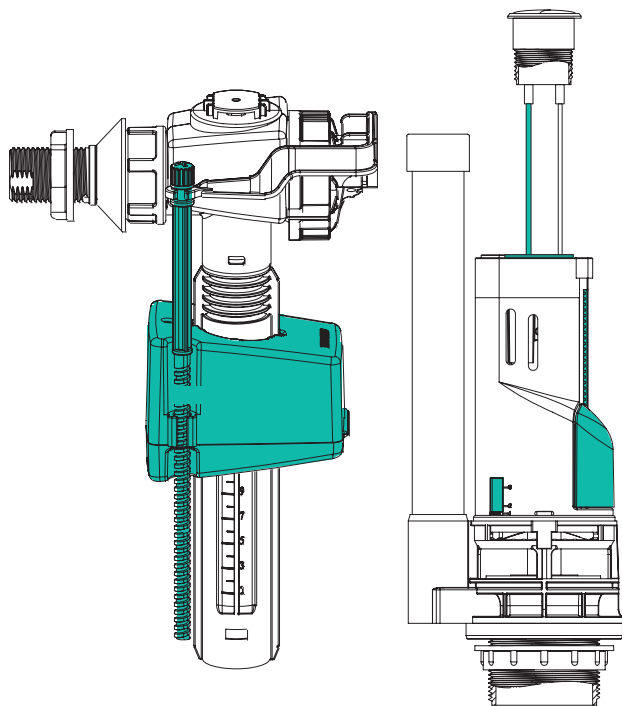

AQE-T0001-SI

Side Inlet Mechanism

Dual Flush - 3 - 6 litres

Adjustable float - variation 100 mm

Pressure ranges 0.3 - 10 bar

Connections: 3/8" in brass

Universal installation for most European WC cisterns