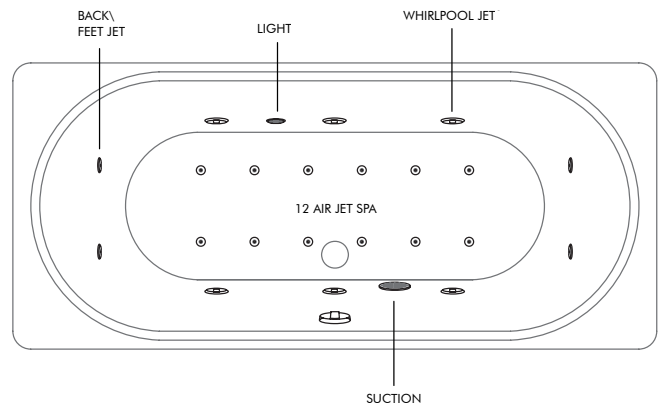

System 6E - Deluxe SPA
6 Whirlpool Jets, Self-Clean, Pneumatic Control Switch, 2 Back & 2 Feet Jets, Underwater Lighting, 12 Air Jet Spa on Bath Tub Base