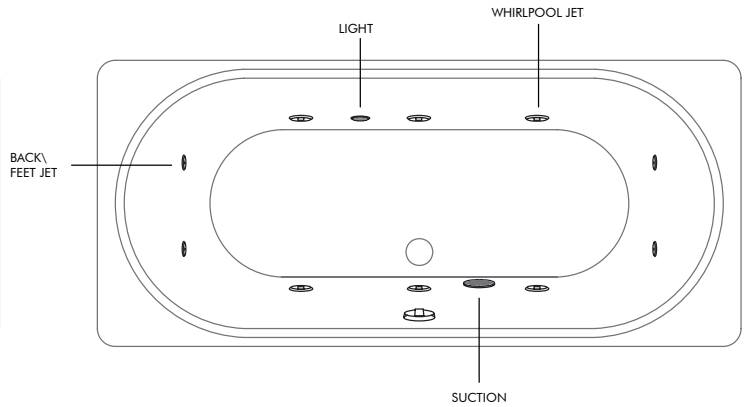

System 6B - Deluxe Whirlpool
6 Whirlpool Jets, Self-Clean, Pneumatic Control Switch, 2 Back & 2 Feet Jets, Underwater Lighting