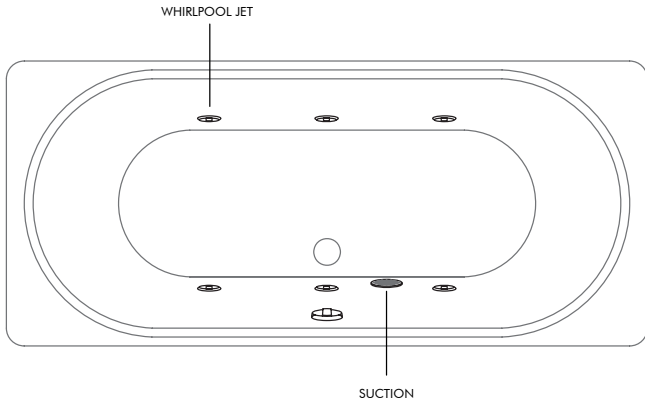

WHIRLPOOL SYSTEMS

System 6A - Standard Whirlpool
6 Whirlpool Jets, Self-Clean, Pneumatic Control Switch