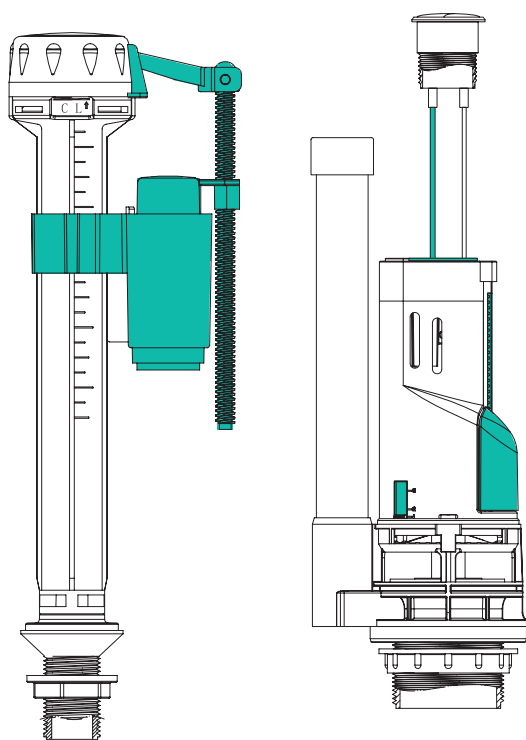

AQE-T0001-SI

Side Inlet Mechanism

Dual Flush - 3 - 6 litres

Adjustable float - variation 100 mm

Pressure ranges 0.3 - 10 bar

Connections: 3/8" in brass

Universal installation for most European WC cisterns

AQE-T0001-BI