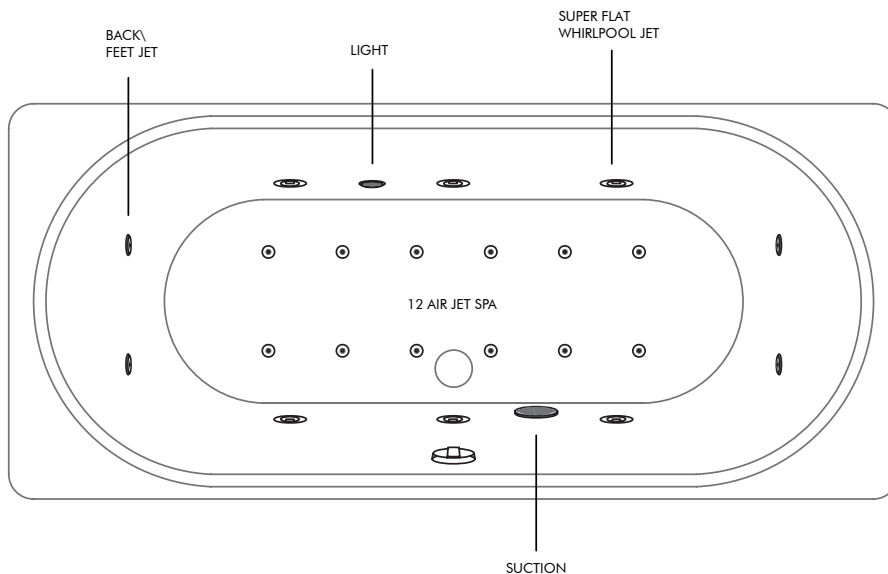

System 6ESF - Super Deluxe SPA
6 Super Flat Whirlpool Jets, Self-Clean, Electronic Control Switch, 2 Back & 2 Feet Jets, Underwater Lighting, 12 Air Jet Spa on Bath Tub Base

Note: All Whirlpool and SPA systems have dry run protection \ All whirlpool systems are supplied with leg sets