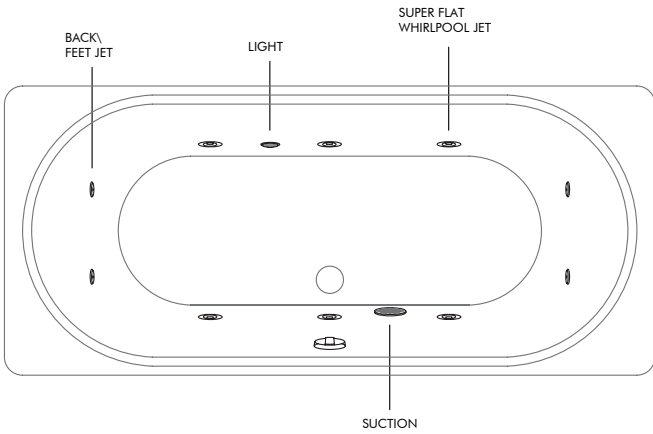

System 6BSF - Super Deluxe Whirlpool
6 Super Flat Whirlpool Jets, Self-Clean, Electronic Control Switch, 2 Back & 2 Feet Jets, Underwater Lighting