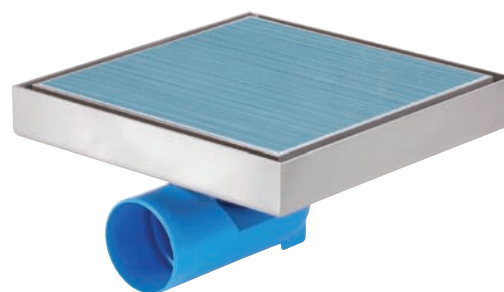

Stainless Steel Tile Drain
Universal Outlet Dia. 50 mm
Capacity - 35 l/m

AQD-TG-096-BS	96 x 96 mm	Brushed Stainless Steel
AQD-TG-146-BS	146 x 146 mm	Brushed Stainless Steel
AQD-TG-196-BS	196 x 196 mm	Brushed Stainless Steel
AQD-TG-296-BS	296 x 296 mm	Brushed Stainless Steel