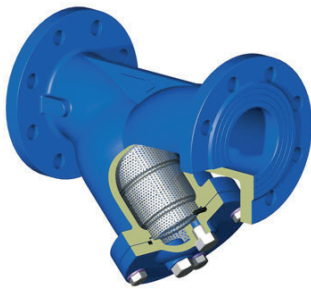

BRD-11-000
Flanged Y Strainer
Available in Sizes from -
DN25 - DN400