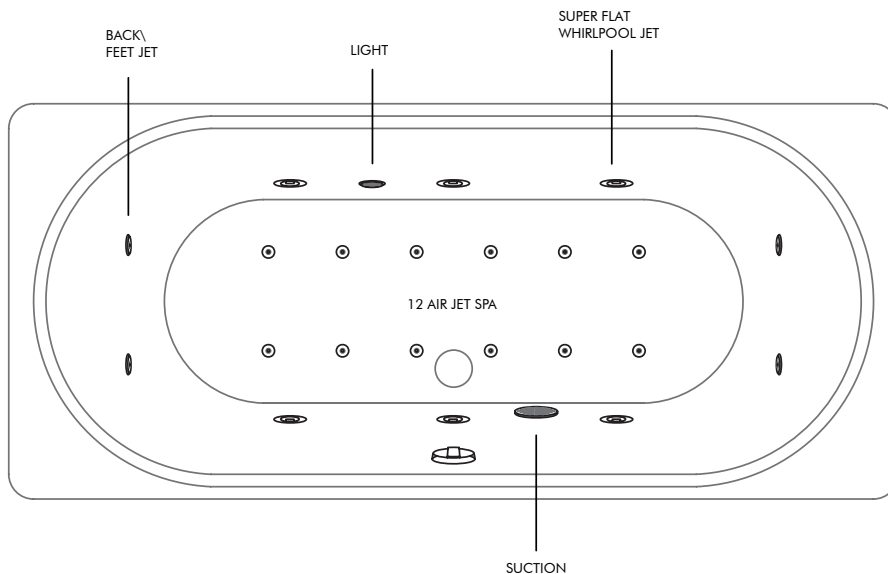

System 6ESF - Super Deluxe SPA
6 Super Flat Whirlpool Jets, Self-Clean, Electronic Control Switch, 2 Back & 2 Feet Jets, Underwater Lighting, 12 Air Jet Spa on Bath Tub Base

Note: All Whirlpool and SPA systems have dry run protection \ All whirlpool systems are supplied with leg sets \ Additional options for whirlpool systems are available