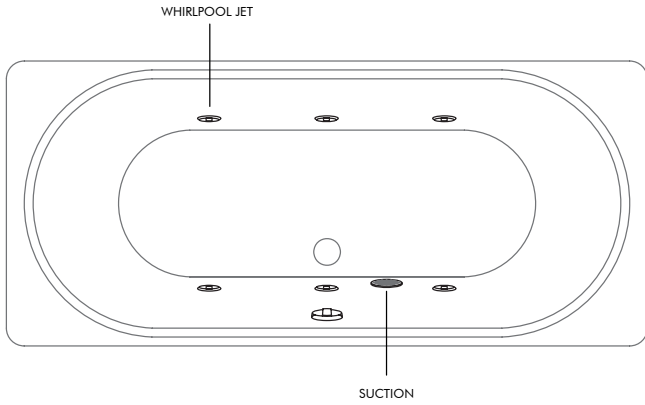

WHIRLPOOL SYSTEMS

System 6A - Standard Whirlpool
6 Whirlpool Jets, Self-Clean, Pneumatic Control Switch