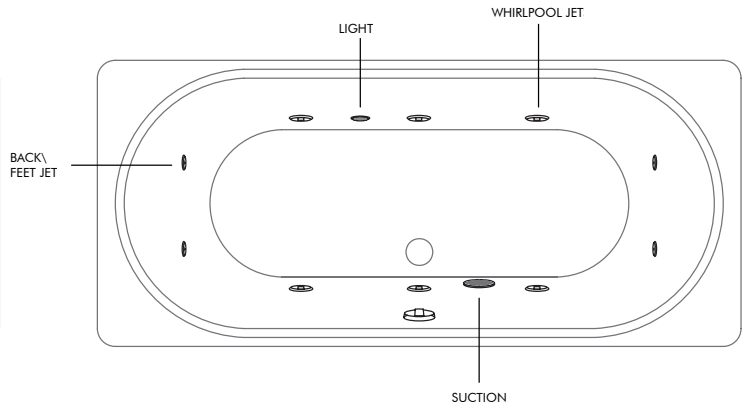

System 6B - Deluxe Whirlpool
6 Whirlpool Jets, Self-Clean, Pneumatic Control Switch, 2 Back & 2 Feet Jets, Underwater Lighting