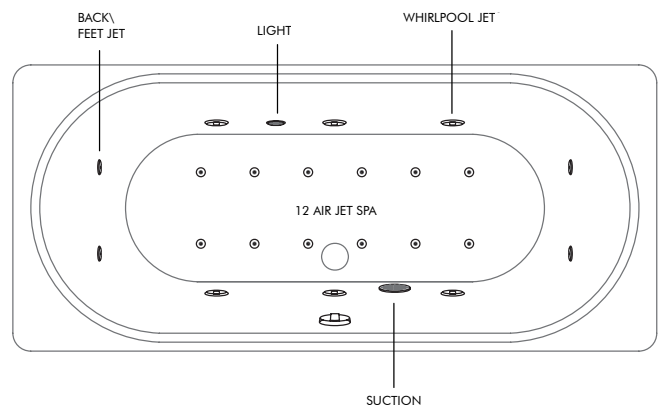

System 6E - Deluxe SPA
6 Whirlpool Jets, Self-Clean, Pneumatic Control Switch, 2 Back & 2 Feet Jets, Underwater Lighting, 12 Air Jet Spa on Bath Tub Base