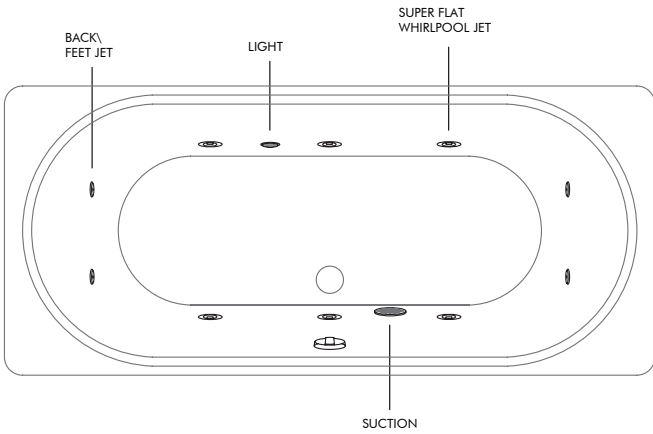

System 6BSF - Super Deluxe Whirlpool
6 Super Flat Whirlpool Jets, Self-Clean, Electronic Control Switch, 2 Back & 2 Feet Jets, Underwater Lighting