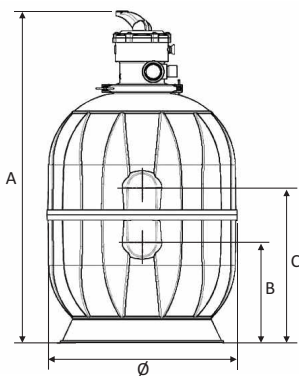

## INJECTED SAND FILTERS "AQUARIUS"

- Sand filter with 6 way selector top or side valve.
- Totally injection molded in polypropylene.
- Working pressure max. 3 bar.
- Connection filter-valve with clamping collars.

CODE	TYPE	∅	CONNECTIONS	FLOW (m <sup>3</sup> /h) V=50m <sup>3</sup> /h/m <sup>2</sup>	SAND kg	FILTRATION AREA m <sup>2</sup>	PACKING	WEIGHT kg	VOLUME m <sup>3</sup>
100100900	Top	450	1½"	6	75	0.12	2	11	0.20
100100901	Top	530	1½"	10	100	0.20	2	17	0.31
100100903	Top	620	1½"	14	150	0.28	2	20	0.44
100100913	Side	450	1½"	6	75	0.12	2	10	0.20
100100902	Side	530	1½"	10	100	0.20	2	16	0.31
100100904	Side	620	1½"	14	150	0.28	2	19	0.44
100100906	Side	790	2"	22	250	0.44	2	29	0.76

"AQUARIUS" Top Valve

"AQUARIUS" Side Valve

"AQUARIUS" Filtration System

CODE	DESCRIPTION	DIMENSIONS			
		A	B	C	D
100100900	"AQUARIUS" Top Valve	775	206	356	
100100901	"AQUARIUS" Top Valve	925	280	430	
100100903	"AQUARIUS" Top Valve	960	300	450	
100100913	"AQUARIUS" Side Valve	645	206	356	716
100100902	"AQUARIUS" Side Valve	795	281	431	730
100100904	"AQUARIUS" Side Valve	830	300	449	820
100100906	"AQUARIUS" Side Valve	1010	349	579	1102
100100916	"AQUARIUS" Filtration System	835	830	450	
100100917	"AQUARIUS" Filtration System	985	870	530	
100100918	"AQUARIUS" Filtration System	1020	915	620	
107100305	"AQUARIUS" Filtration System	705	830	450	
107100306	"AQUARIUS" Filtration System	855	870	530	
107100307	"AQUARIUS" Filtration System	890	915	620	