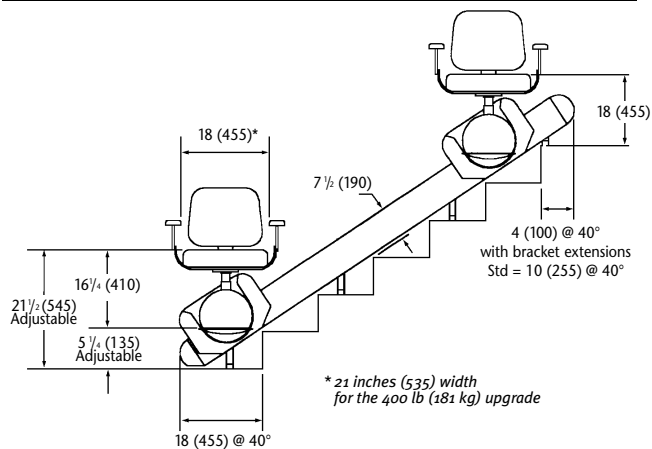

### Specifications

Applications	Indoor, outdoor, straight run stairway
Maximum travel	32 ft (9,754 mm)
Speed	18 fpm (0.09 m/s) approx.
Angle of incline	25° to 45°
Rated load	300 lb (136 kg)
Drive system	Roller chain/sprockets
Motor	1/2 hp, 110 VDC or 24 VDC. Runs on standard household current 120VAC
Standard color	Beige carriage and upholstery, grey or beige rail finish

### Elevation View

- Measurements are in inches (mm).
- These drawings should be used for reference purposes only.
- Measurements and features may change without notice.

Be sure to visit our web site at:  
[www.savaria.com](http://www.savaria.com)