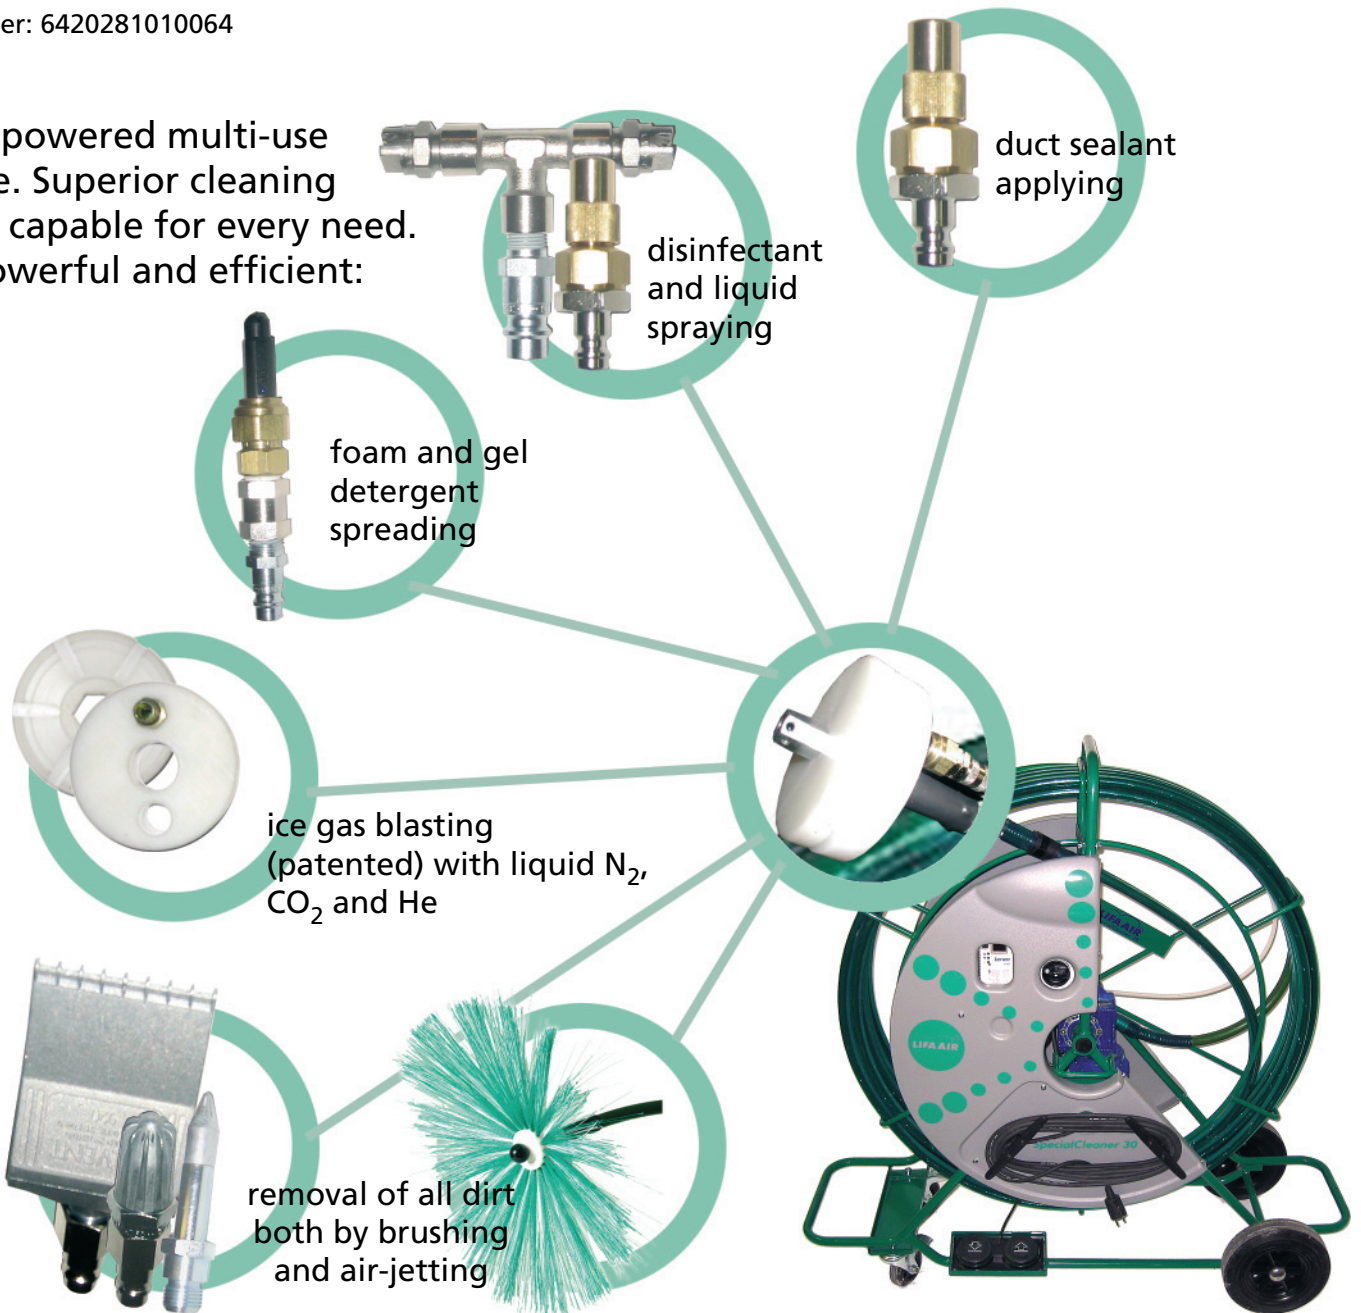

# Solutions for Indoor Air Quality

The number one professional choice for cleaning medium-sized, 200-800 mm (8" - 32") ducts

## SpecialCleaner 30 Multi

Item number: 6420281010064

Electric-powered multi-use machine. Superior cleaning range + capable for every need. Most powerful and efficient:

Europe, Headquarters  
Lifa Air Ltd.  
Hämeentie 103 D  
00550 Helsinki, Finland

### Technical specifications

<b>Power:</b>	Electricity						
<b>Electrical connection:</b>	230 or 115 V, single phase						
<b>Frequency:</b>	50 Hz or 60 Hz						
<b>Power rating:</b>	0.55 kW; 1.35 A						
<b>Breaker/Fuse:</b>	10 A						
<b>Electric cable:</b>	10 m (32 ft.) cable; 3G1.5 mm <sup>2</sup>						
<b>Motor rotation speed N1:</b>	2780 rpm						
<b>Brush rotation speed N2:</b>	Adjustable ranging from 300 rpm to 570 rpm						
<b>Rotation control:</b>	Variable Speed AC Motor Drive by Lenze/AC Tech						
<b>Control:</b>	Pneumatic electric control						
<b>Rotation direction change:</b>	With foot pedals						
<b>Brush connection:</b>	M12						
<b>Dimensions:</b>	<table border="0"> <tr> <td><b>Height</b></td> <td>1290 mm (51")</td> </tr> <tr> <td><b>Width</b></td> <td>570 mm (22")</td> </tr> <tr> <td><b>Length</b></td> <td>1100 mm (43")</td> </tr> </table>	<b>Height</b>	1290 mm (51")	<b>Width</b>	570 mm (22")	<b>Length</b>	1100 mm (43")
<b>Height</b>	1290 mm (51")						
<b>Width</b>	570 mm (22")						
<b>Length</b>	1100 mm (43")						
<b>Weight:</b>	71 kg (156 lbs.)						
<b>Length of cleaning shaft:</b>	30 m (98 ft.)						
<b>Axis structure:</b>	Laminated PVC sheath, glass fibre spring inside						
<b>Flexible axle:</b>	0,39" flexible steel wire axle						
<b>Frame and reel:</b>	Powder painted steel tube and sheet.						

### Shaft/brush

Item number: 6420281021824