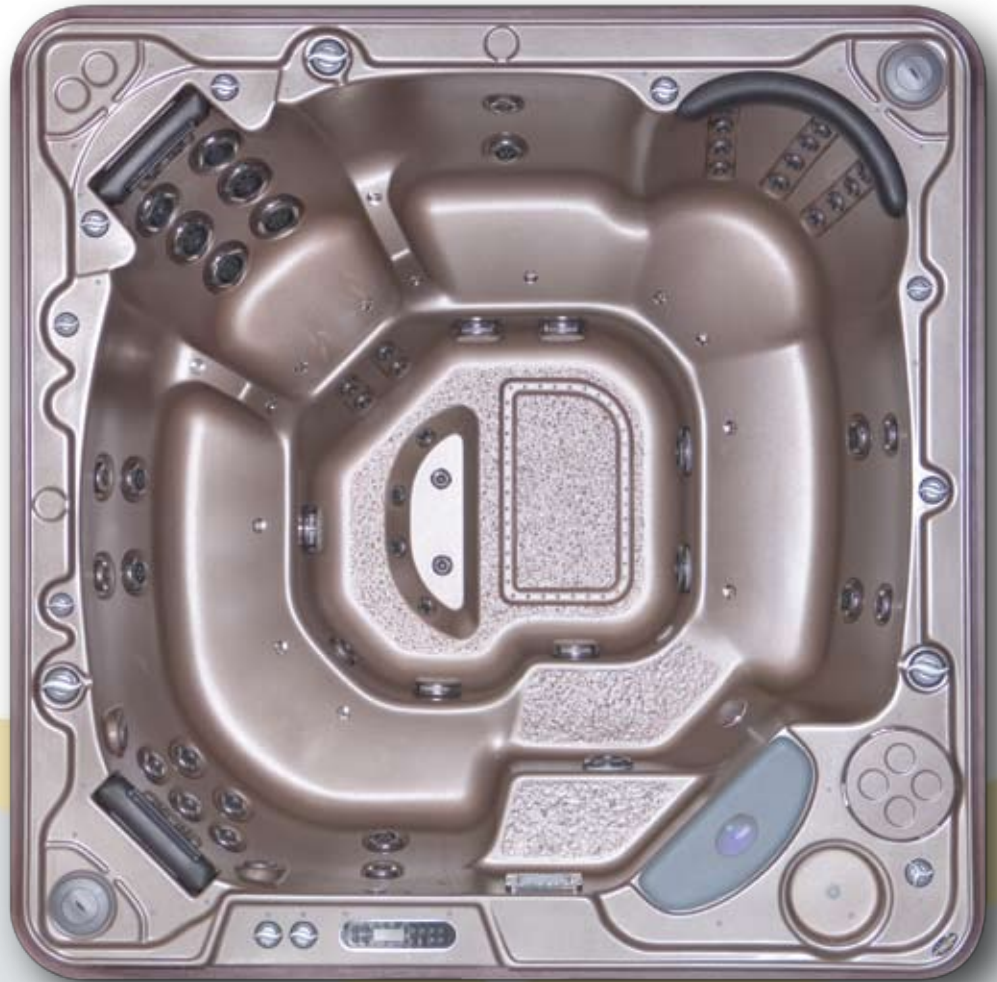

Hydropool's Self-Cleaning Model 800

seating: 7-8 persons
outer dimensions: 96" x 96" x 38"*†
(244 cm x 244 cm x 96.5 cm)*†
volume: 471 US gal / 1783 L
weight full: 5130 lbs / 2327 kg

* +/- tolerance of 1/4"

† Subtract App. 3"/8 cm to width & length when ordering without cabinet

Hydropool
Self-Cleaning Hot Tubs
are premium quality
hot tubs that provide the
**easiest to maintain
hot tub experience
in the world.**

Titanium Series
Cappuccino Mist

specifications: series

titanium

jets and plumbing

total therapy jets	60
neck massage jets	4
micro arm jets	10
mini-directional jets	3
mini-pulsator (swirl) jets	9
blaster jet	26
power roto jet	6
micro massage jet	0
multi-port power massage jet	1
ozone jet	1
total air injectors	
w/optional bubbler	10
3-way power diverter valve	yes

specifications: series

titanium

electronics

dual speed therapy & filtration pump	
North American	3&4HPx2pumps
International 230V	3&4HPx2pumps
electronic controls	titanium
freeze protection	yes
pump purge	yes
bubbler purge	yes
time clock	yes
standby mode	yes
programmable filtration cycles	yes
electronic temperature control	yes
premium 20 LED lighting	yes
lock out mode	yes