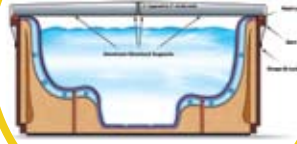

17" LCD Wide Screen TV With DVD Player (stereo required)

Models 800 and 1038 can be purchased with our video entertainment system which includes a waterproof 17" LCD screen that hydraulically lifts up and out of a specially designed housing in the hot tub shell. The system is cable and satellite ready and includes a waterproof floating remote control. The system also includes a marine grade DVD player.

3) Premium Everlast Cabinetry With Removable Panels

Hydropool Self-Cleaning Hot Tubs are available with our maintenance-free everlast cabinetry. This premium quality cabinetry is installed onto a sturdy wood substructure for the ultimate in durability and is embossed for the most realistic look possible. In the unlikely event that you require access to the hot tub plumbing or equipment, all four panels are removable for easy service access. Choose from Natural Cedar, Driftwood or Espresso finishes.

Espresso

3

Natural

Driftwood

4) cover options Double Thermal Shield cover

This patented ultra energy efficient 4" cover features a silver reflective lining, a bumper seal through the centre fold and around the outside perimeter to ensure that the heat stays in and the cold stays out. There is simply not a better cover.

4

EXCLUSIVE

covermate I cover remover

Our most popular cover removal system is easy to use, is space efficient and simple in design. It has only one moving part and a built in stop mechanism and is absolutely trouble free.

covermate III cover remover

Manufactured from powder coated aluminum this cover remover is especially space efficient. The covermate III can be partly lifted at one side and the hydraulic pistons assist with the final removal of the cover.

cover shelf

The cover shelf allows for the hot tub cover to slide horizontally out of the way. If space behind your hot tub is not a factor, this is the most affordable way to remove and store the cover.