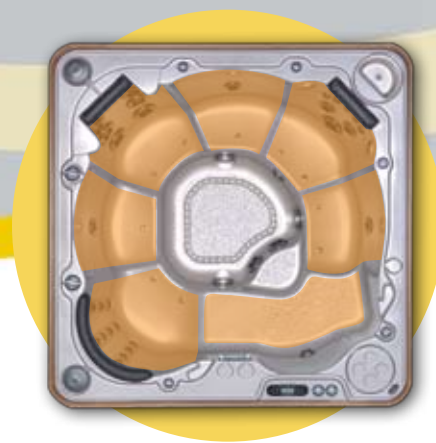

3 key hydrotherapy zones

A variety of deep bucket seats, higher cool down seats, comfortable bench seats and body form loungers give everyone a seat of choice. Extra large foot wells allow you to stretch out, relax and enjoy.

3 Micro directional jets provide finger-point massage. Micro pulsator jets provide invigorating massage.