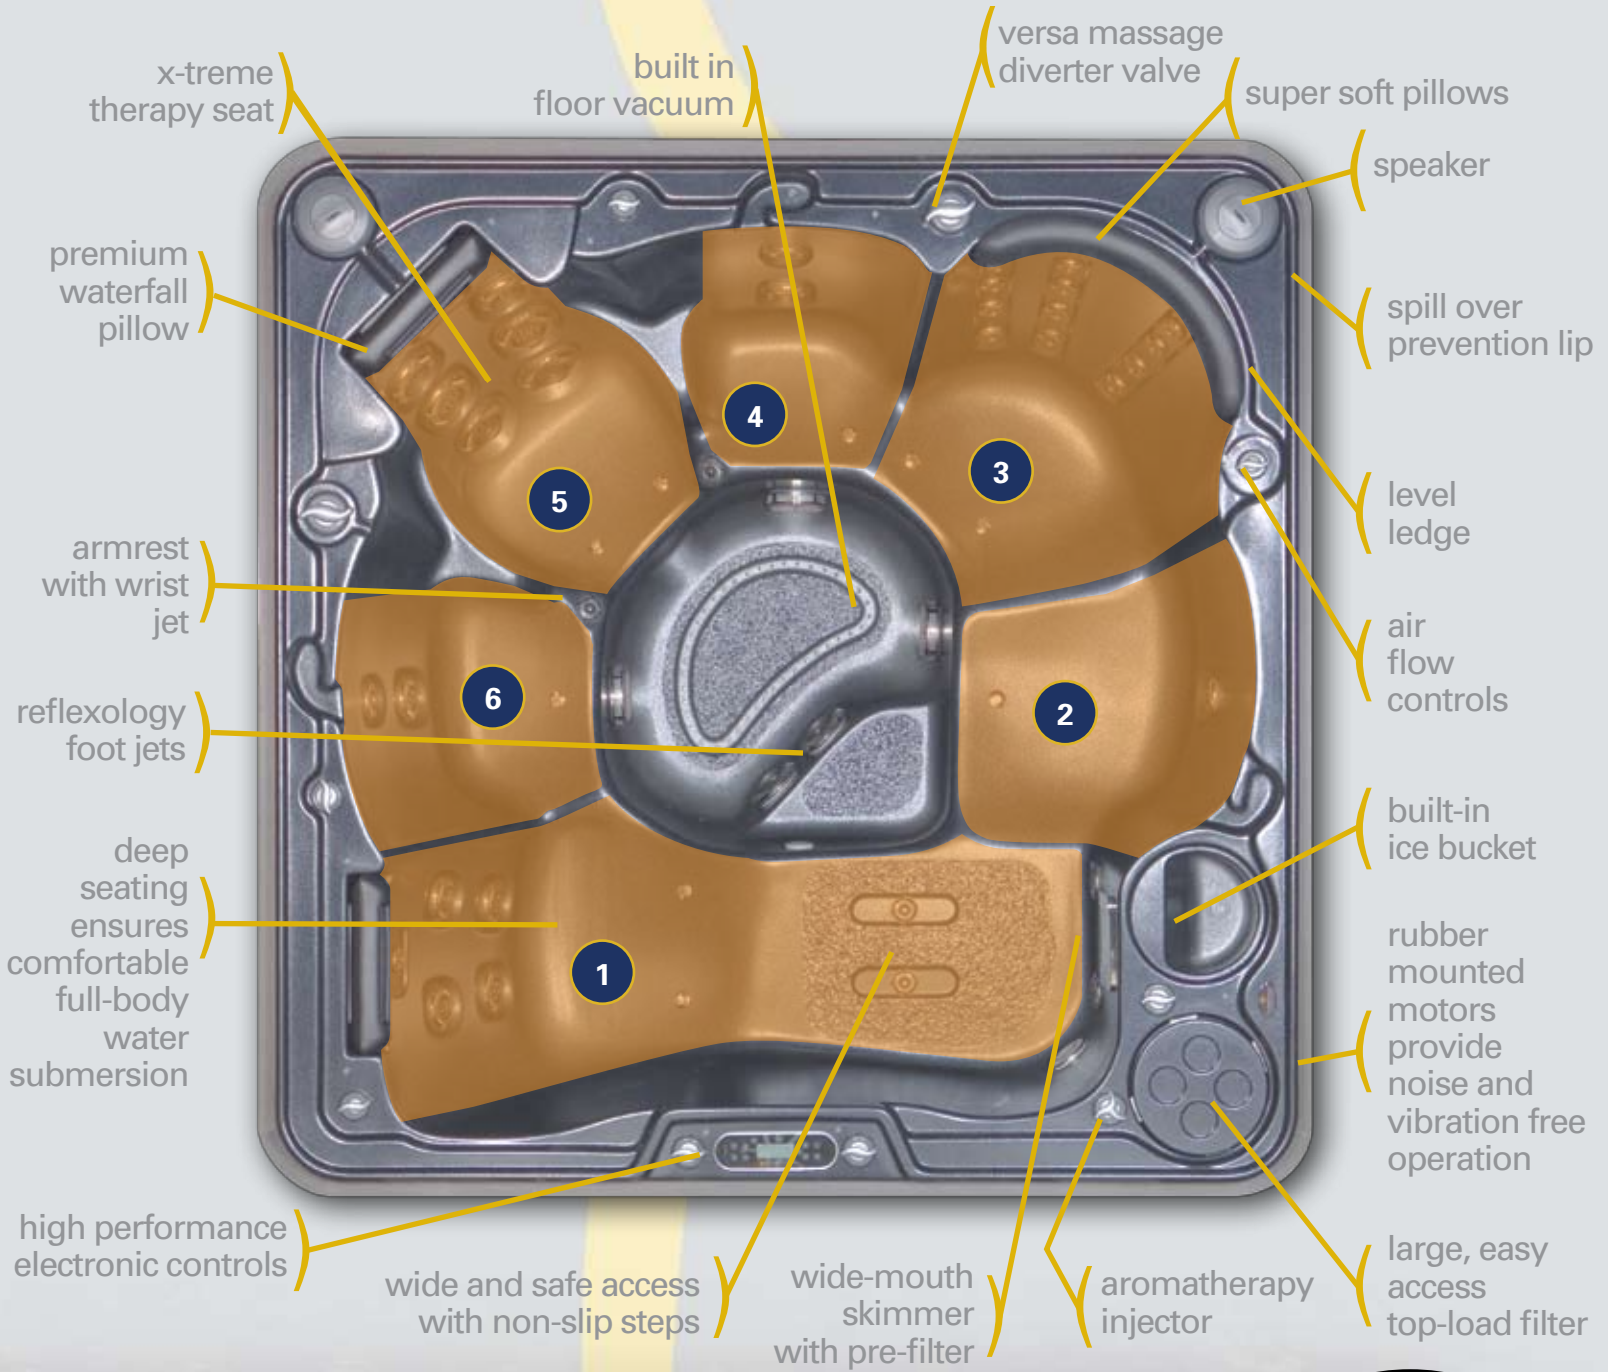

Hydropool strives to be the best with...
innovative design features.