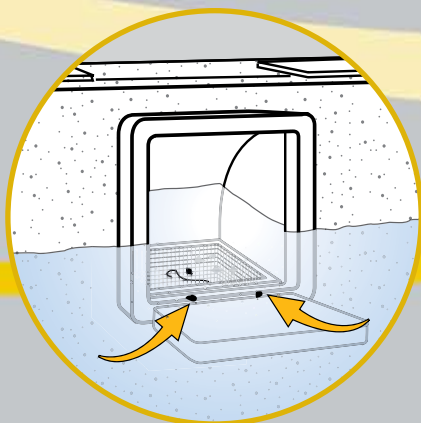

EXCLUSIVE

this is why self-cleaning matters...

Worrying about water care is a constant issue when maintaining a traditional hot tub, but with the Hydropool Self-Cleaning System, we take your worries away. The Self-Cleaning System cleanses 100% of the water every 15 minutes.

1 skimmer

Water from the surface of the hot tub is drawn into the high flow skimmer by the hot tub pump. This action skims the surface free of any floating debris and oils.

- Removes floating debris and oils.
- Increases filtration.
- Moves debris into pre-filter.