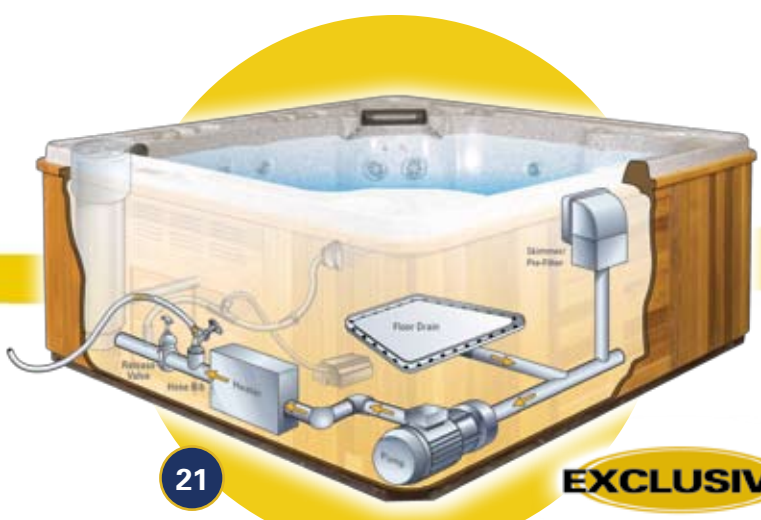

15

16

17

15) self-supporting multilam cradle

Hydropool goes the distance and installs the industry's strongest hot tub support system available. Say "yes" to nearly every installation scenario and delete the furniture grade cedar cabinet. The hot tub is fully supported by the "Self-Supporting Multilam Cradle".

17) high flow, triple fastened manifold plumbing

Hydropool Hot Tubs are hydraulically balanced to deliver maximum water flow at the jet while delivering a smooth, quiet and energy efficient experience. Plumbing joints are cemented onto barbed fittings and then further secured with a hydraulically installed galvanized steel clamp.