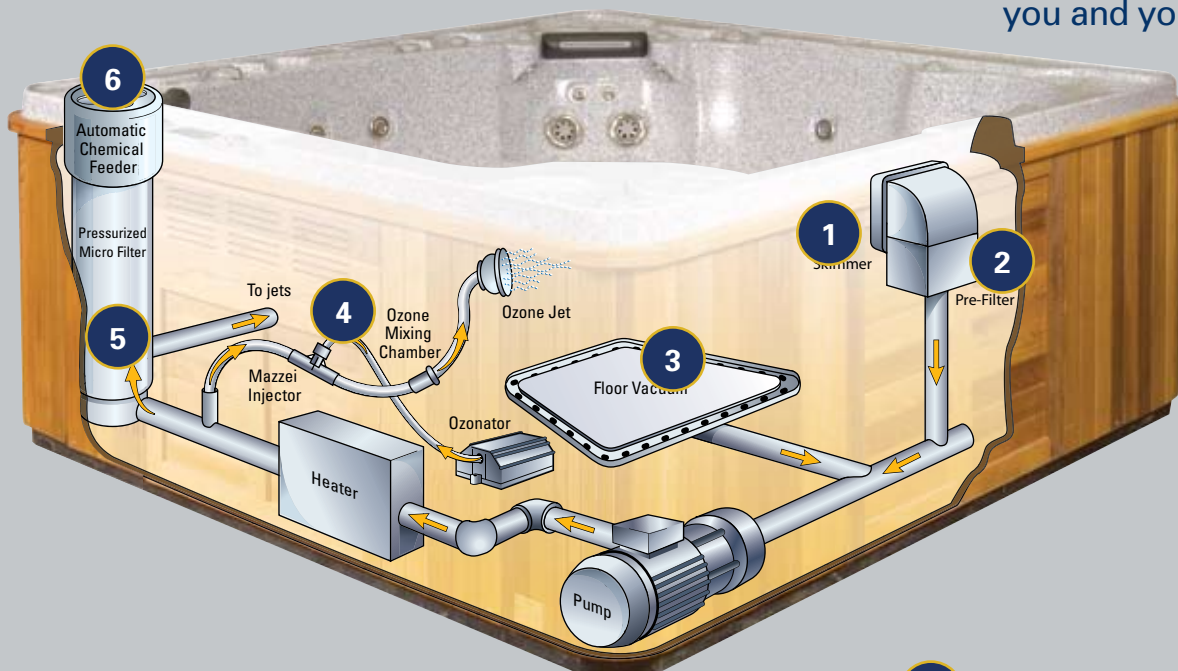

Hydropool strives to be the best with...
innovative design features.

the world's easiest hot tub to maintain is...

the Hydropool Self-Cleaning Hot Tub.

The technologically advanced self-cleaning system, simultaneously removes surface debris and cleans the bottom of the hot tub with it's built-in floor vacuum.

1 skimmer

Water from the surface of the hot tub is drawn into the high flow skimmer by the hot tub pump. This action skims the surface free of any floating debris and oils.

- Removes floating debris and oils.
- Increases filtration.
- Moves debris into pre-filter.