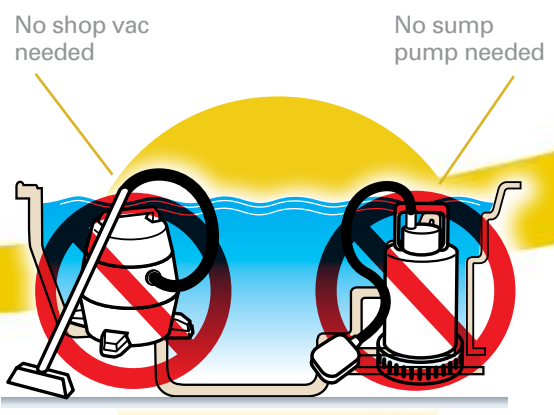

17) high flow, triple fastened manifold plumbing

Hydropool Hot Tubs are hydraulically balanced to deliver maximum water flow at the jet while delivering a smooth, quiet and energy efficient experience. Plumbing joints are cemented onto barbed fittings and then further secured with a hydraulically installed galvanized steel clamp.

21

EXCLUSIVE

21) Self-Cleaning System

Thanks to Hydropool's innovative Self-Cleaning System, our premium line of hot tubs is considered the easiest hot tub in the world to maintain. The water is drawn simultaneously through the built in floor vacuum and high flow skimmer. It is then pre-filtered, ozonated, microfiltered, sanitized with chlorine or bromine and then returned to the hot tub. In fact, 100% of the water is cleansed every fifteen minutes negating the need for a dedicated circulation pump.

22

EXCLUSIVE

22) Quick Drain System

Like no other hot tub on the market, simply plug the high flow skimmer, attach a garden hose to the water bib near the equipment, turn on the tap and close the gate valve. The hot tub will now drain itself using the hot tub pump. Draining the hot tub does not get easier and there is no need for a submersible pump to drain the hot tub, or a Shop Vac to remove any water that is left behind by a traditional gravity drain system.