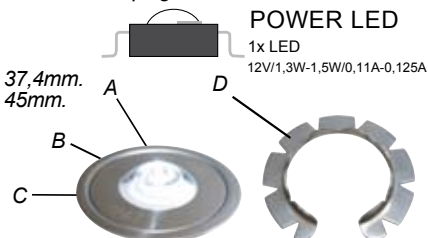

Eyeleds® PowerEYE®

Features & Benefits:

- Easily installable and widely applicable due to a build-in dept of just 6,5mm;
- Top quality Luxeon K2 Power LED light source with a clear, powerful light output;
- Extreme long lifespan up to 50.000 hours;
- Energy saving (1,5W), dust proof and water resistant (IP67);
- Two different versions available: spotlight (360° open) and downlight (180° half open);
- Optimized beam angle through lens technology (spotlight 60°, downlight 45°);
- Product configured as single item, linkable through male and female IP67 plugs;

Materials & Dimensions:

- A: Light surface: Polycarbonate lens 850°C resistant - Ø 21,7mm.
 B: Decoration ring: Brushed stainless steel (1.4301/V2A/Inox 304) - Ø 37,4mm.
 C: Mounting ring: Brushed stainless steel (1.4301/V2A/Inox 304) - Ø 45mm.
 D: Clamp ring: Brushed stainless steel - Ø 57,5mm.

Fixture & Light Colours:

Brushed stainless steel / 'cool white' (5500K).

System Components:

Installation:

Build-In Diagram:

Bathroom Zones:

Light Output:

Product (Light source)	Efficiency (Lumen/Watt)	Output (Lumen)	Capacity (Watt)	Voltage (Volt)	Life span MTBF (Hours)
Eyeleds® "Classic" Round (SMD LED)	20	6	0,3	12V-DC	100.000
Eyeleds PowerEYE® (LUXEON K2 LED)	40	60	1,5	12V-DC	50.000*
Conventional Power LED	25	25	1	12V-DC	50.000