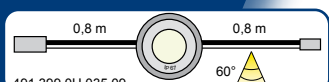

Materials & Dimensions:

- A: Light surface: Polycarbonate lens 850°C resistant - Ø 21,7mm.
 B: Decoration ring: Brushed stainless steel (1.4301/V2A/Inox 304) - Ø 37,4mm.
 C: Mounting ring: Brushed stainless steel (1.4301/V2A/Inox 304) - Ø 45mm.
 D: Clamp ring: Brushed stainless steel - Ø 57,5mm.

Fixture & Light Colours:

Brushed stainless steel / 'cool white' (5500K).

System Components:

Installation:

Build-In Diagram:

Bathroom Zones:

Light Output:

Product (Light source)	Efficiency (Lumen/Watt)	Output (Lumen)	Capacity (Watt)	Voltage (Volt)	Life span MTBF (Hours)
Eyeleds® "Classic" Round (SMD LED)	20	6	0,3	12V-DC	100.000
Eyeleds PowerEYE® (LUXEON K2 LED)	40	60	1,5	12V-DC	50.000*
Conventional Power LED	25	25	1	12V-DC	50.000