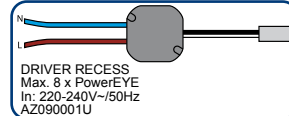

Materials & Dimensions:

- A: Light surface: Polycarbonate lens 850°C resistant - Ø 21,7mm.
 B: Decoration ring: Brushed stainless steel (1.4301/V2A/Inox 304) - Ø 37,4mm.
 C: Mounting ring: Brushed stainless steel (1.4301/V2A/Inox 304) - Ø 45mm.
 D: Clamp ring: Brushed stainless steel - Ø 57,5mm.

Fixture & Light Colours:

Brushed stainless steel / 'cool white' (5500K).

System Components:

Installation:

Build-In Diagram:

Bathroom Zones:

Light Output:

Product (Light source)	Efficiency (Lumen/Watt)	Output (Lumen)	Capacity (Watt)	Voltage (Volt)	Life span MTBF (Hours)
Eyeleds® "Classic" Round (SMD LED)	20	6	0,3	12V-DC	100.000
Eyeleds PowerEYE® (LUXEON K2 LED)	40	60	1,5	12V-DC	50.000*
Conventional Power LED	25	25	1	12V-DC	50.000