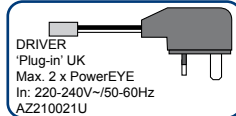

Materials & Dimensions:

- A: Light surface: Polycarbonate lens 850°C resistant - Ø 21,7mm.
 B: Decoration ring: Brushed stainless steel (1.4301/V2A/Inox 304) - Ø 37,4mm.
 C: Mounting ring: Brushed stainless steel (1.4301/V2A/Inox 304) - Ø 45mm.
 D: Clamp ring: Brushed stainless steel - Ø 57,5mm.

Fixture & Light Colours:

Brushed stainless steel / 'cool white' (5500K).

System Components:

Installation:

Build-In Diagram:

Bathroom Zones:

Light Output:

Product (Light source)	Efficiency (Lumen/Watt)	Output (Lumen)	Capacity (Watt)	Voltage (Volt)	Life span MTBF (Hours)
Eyeleds® "Classic" Round (SMD LED)	20	6	0,3	12V-DC	100.000
Eyeleds PowerEYE® (LUXEON K2 LED)	40	60	1,5	12V-DC	50.000*
Conventional Power LED	25	25	1	12V-DC	50.000