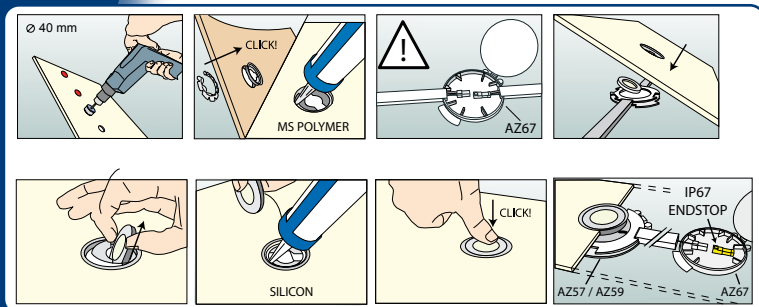

System Components:

Installation: