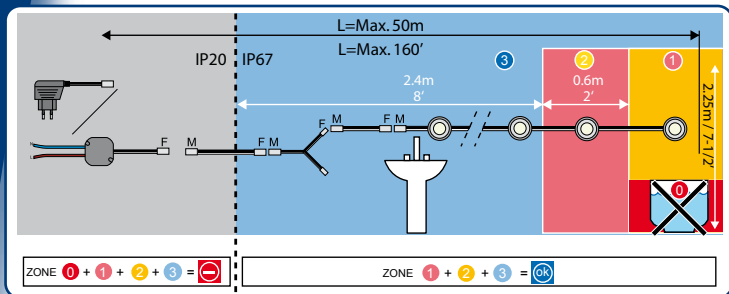

Materials & Dimensions:

- A: Light surface: Polycarbonate lens 850°C resistant - Ø 21,7mm.
 B: Decoration ring: Brushed stainless steel (1.4301/V2A/Inox 304) - Ø 37,4mm.
 C: Mounting ring: Brushed stainless steel (1.4301/V2A/Inox 304) - Ø 45mm.
 D: Clamp ring: Brushed stainless steel - Ø 57,5mm.

Fixture & Light Colours:

Brushed stainless steel / 'cool white' (5500K).

System Components:

Installation:

Build-In Diagram:

Bathroom Zones:

Light Output:

Product (Light source)	Efficiency (Lumen/Watt)	Output (Lumen)	Capacity (Watt)	Voltage (Volt)	Life span MTBF (Hours)
Eyeleds® "Classic" Round (SMD LED)	20	6	0,3	12V-DC	100.000
Eyeleds PowerEYE® (LUXEON K2 LED)	40	60	1,5	12V-DC	50.000*
Conventional Power LED	25	25	1	12V-DC	50.000