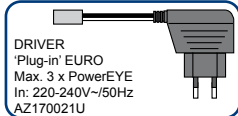

Materials & Dimensions:

- A: Light surface: Polycarbonate lens 850°C resistant - Ø 21,7mm.
 B: Decoration ring: Brushed stainless steel (1.4301/V2A/Inox 304) - Ø 37,4mm.
 C: Mounting ring: Brushed stainless steel (1.4301/V2A/Inox 304) - Ø 45mm.
 D: Clamp ring: Brushed stainless steel - Ø 57,5mm.

Fixture & Light Colours:

Brushed stainless steel / 'cool white' (5500K).

System Components:

Installation:

Build-In Diagram:

Bathroom Zones:

Light Output:

Product (Light source)	Efficiency (Lumen/Watt)	Output (Lumen)	Capacity (Watt)	Voltage (Volt)	Life span MTBF (Hours)
Eyeleds® "Classic" Round (SMD LED)	20	6	0,3	12V-DC	100.000
Eyeleds PowerEYE® (LUXEON K2 LED)	40	60	1,5	12V-DC	50.000*
Conventional Power LED	25	25	1	12V-DC	50.000