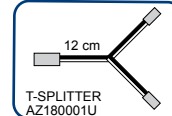

Materials & Dimensions:

- A: Light surface: Polycarbonate lens 850°C resistant - Ø 21,7mm.
 B: Decoration ring: Brushed stainless steel (1.4301/V2A/Inox 304) - Ø 37,4mm.
 C: Mounting ring: Brushed stainless steel (1.4301/V2A/Inox 304) - Ø 45mm.
 D: Clamp ring: Brushed stainless steel - Ø 57,5mm.

Fixture & Light Colours:

Brushed stainless steel / 'cool white' (5500K).

System Components:

Installation:

Build-In Diagram:

Bathroom Zones:

Light Output:

Product (Light source)	Efficiency (Lumen/Watt)	Output (Lumen)	Capacity (Watt)	Voltage (Volt)	Life span MTBF (Hours)
Eyeleds® "Classic" Round (SMD LED)	20	6	0,3	12V-DC	100.000
Eyeleds PowerEYE® (LUXEON K2 LED)	40	60	1,5	12V-DC	50.000*
Conventional Power LED	25	25	1	12V-DC	50.000