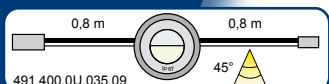

Materials & Dimensions:

- A: Light surface: Polycarbonate lens 850°C resistant - Ø 21,7mm.
 B: Decoration ring: Brushed stainless steel (1.4301/V2A/Inox 304) - Ø 37,4mm.
 C: Mounting ring: Brushed stainless steel (1.4301/V2A/Inox 304) - Ø 45mm.
 D: Clamp ring: Brushed stainless steel - Ø 57,5mm.

Fixture & Light Colours:

Brushed stainless steel / 'cool white' (5500K).

System Components:

Installation:

Build-In Diagram:

Bathroom Zones:

Light Output:

Product (Light source)	Efficiency (Lumen/Watt)	Output (Lumen)	Capacity (Watt)	Voltage (Volt)	Life span MTBF (Hours)
Eyeleds® "Classic" Round (SMD LED)	20	6	0,3	12V-DC	100.000
Eyeleds PowerEYE® (LUXEON K2 LED)	40	60	1,5	12V-DC	50.000*
Conventional Power LED	25	25	1	12V-DC	50.000