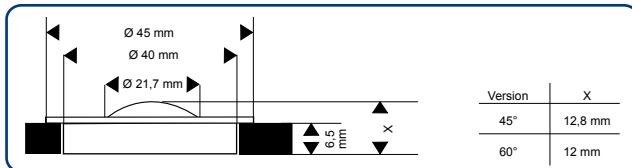

Materials & Dimensions:

- A: Light surface: Polycarbonate lens 850°C resistant - Ø 21,7mm.
 B: Decoration ring: Brushed stainless steel (1.4301/V2A/Inox 304) - Ø 37,4mm.
 C: Mounting ring: Brushed stainless steel (1.4301/V2A/Inox 304) - Ø 45mm.
 D: Clamp ring: Brushed stainless steel - Ø 57,5mm.

Fixture & Light Colours:

Brushed stainless steel / 'cool white' (5500K).

System Components:

Installation:

Build-In Diagram:

Bathroom Zones:

Light Output:

Product (Light source)	Efficiency (Lumen/Watt)	Output (Lumen)	Capacity (Watt)	Voltage (Volt)	Life span MTBF (Hours)
Eyeleds® "Classic" Round (SMD LED)	20	6	0,3	12V-DC	100.000
Eyeleds PowerEYE® (LUXEON K2 LED)	40	60	1,5	12V-DC	50.000*
Conventional Power LED	25	25	1	12V-DC	50.000