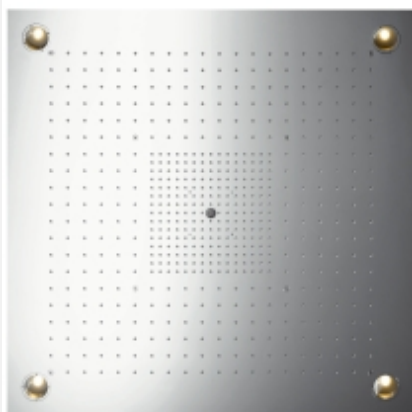

Product data sheet (PDF)

Axor ShowerCollection

ShowerHeaven 97 x 97 DN20 with lighting

Description

- overhead shower system in square format for installation in or on the ceiling
- with lighting including 80VA power supply unit
- the 3 spray zones must be controlled via 3 valves or a diverter valve with 3 outlets, operation recommended via thermostat module (no.10751000)
- spray zones: Bodyzone - outer overhead shower zone, Rainzone - inner overhead shower zone with AirPower function, Laminar spray - at \varnothing 17mm
- can be activated individually or in combination
- all spray zones (except for Laminar spray) equipped with QuickClean anti-limescale system
- not suitable for continuous flow water heaters
- spray disc: polished stainless steel
- frame: brushed stainless steel
- TÜV approved

Surfaces

Art. no.

steel

10623800

Product image

Scale drawing