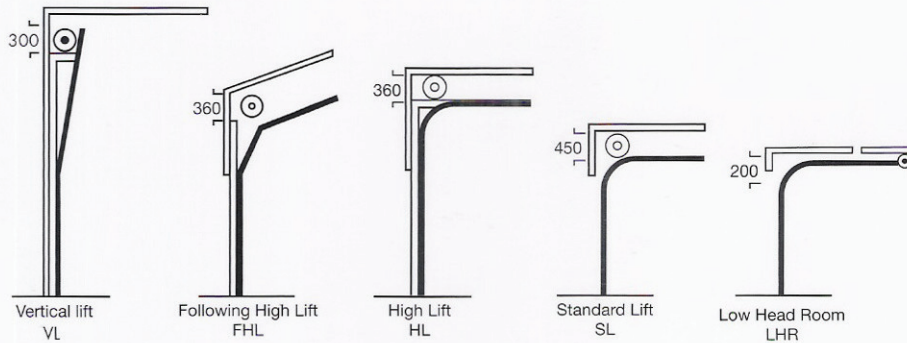

Technical Specifications

Sl.No	Description	Details
1	Door size	Minimum 2250 X 1800 mm (WXH) Maximum 8000 x 5185 mm (WXH)
2	Panel height	530 mm
3	Panel Thickness	50 mm
4	Insulation	Injected polyurethane for excellent door tightness and monolithic sections.
5	Panel-double skin	Double skin insulated with Polyurethane.
6	Hardware	Nylon Rollers with adjustable roller brackets, powder coated / G.I torsion springs from Holland.
7	Sealing	Completely sealed with EPDM sealings for weather tightness on all sides and between the panels.
8	Operator	Hi-tech operator for Garage / Industrial doors with safety features, remote/push button control options.

HARDWARE

Premium product hardware imported from European hardware specialists.

● Track system

The vertical and horizontal rigid industrial track is made of galvanized steel. The tracks are designed to suite any site condition (refer drawing).