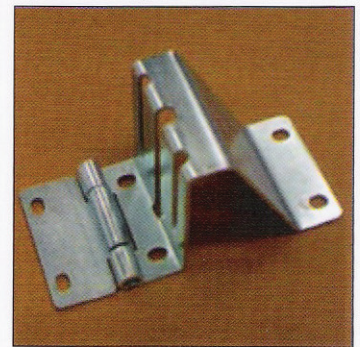

HARDWARE

Premium product hardware imported from European hardware specialists.

● Track system

The vertical and horizontal rigid industrial track is made of galvanized steel. The tracks are designed to suite any site condition (refer drawing).

● Hinges/Rollers

Hinges are made of 2.5mm plated steel and heavy duty Nylon rollers of 46.5 mm outside diameter with high quality ball bearing.

● Standard Fittings

- ◆ Spring bumper (stopper).
- ◆ Nylon black handle.
- ◆ Pull down rope.

● Options

- ◆ Oval or rectangular windows.
- ◆ Security lock.
- ◆ Chain hoist.

● Standard colours

Powder Coated Springs

Nylon Roller

Hinges

ROLL-TECH

ROLLING SHUTTERS

- Designed for residential and industrial applications
- Aluminium or Steel
- Plain or Perforated
- Powdercoated in standard RAL colours
- Manually or electrically operated
- European operators with advanced safety features