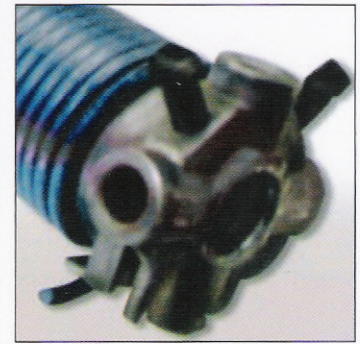

● Standard colours

Powder Coated Springs