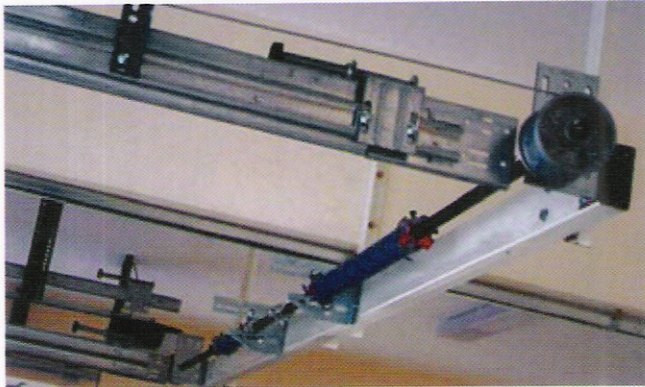

A cost-effective solution to meet all the requirements of a sectional overhead door for Garage and Industrial applications, whether it is aluminium or steel, manually or electrically operated, from the right source: **Middle East Insulation LLC**. Our doors are among the best in the world because we understand your needs.

Advantages :

- Quick Delivery
- Quality & Reliability
- Guaranteed Spare
- Perfect Installations
- After-sale service

Low head room hardware

A door system which is completely tailor-made to meet the correct specifications and requirements of the customer.

Durable, Quite, Safe and Economical.

- *Panels are produced under ISO 9001-2000 quality procedure meeting all international standards.*
- *Technologically advanced hardware from the world renowned Manufacturers in EUROPE.*
- *Hi-tech operators with safety features from GERMANY.*

Variety of BAAB Panels

1. **Alsto** : 0.7mm or 0.5mm stucco embossed aluminium skins on both sides coated in with RAL 9010.
2. **Alpo** : 0.5mm or 0.7mm Aluminium Polyester coated in Off-White RAL 9002 on both sides.
3. **Aristocrat** : Stylish door with raised panel in wooden finish designed and developed for your desire.
4. **Plastel** : 0.5mm Steel-Plastisole 200 microns PVC coated in white RAL 9010 on both sides excellent corrosion and scratch resistance.
5. **Polystel** : 0.5mm steel polyester coated in white RAL 9002 on both sides.
6. **Monostel** : 0.7mm steel non-insulated single skin panel strong enough to withstand any resistance.

Technical Specifications

Sl.No	Description	Details
1	Door size	Minimum 2250 X 1800 mm (WXH) Maximum 8000 x 5185 mm (WXH)
2	Panel height	530 mm
3	Panel Thickness	50 mm
4	Insulation	Injected polyurethane for excellent door tightness and monolithic sections.
5	Panel-double skin	Double skin insulated with Polyurethane.
6	Hardware	Nylon Rollers with adjustable roller brackets, powder coated / G.I torsion springs from Holland.
7	Sealing	Completely sealed with EPDM sealings for weather tightness on all sides and between the panels.
8	Operator	Hi-tech operator for Garage / Industrial doors with safety features, remote/push button control options.