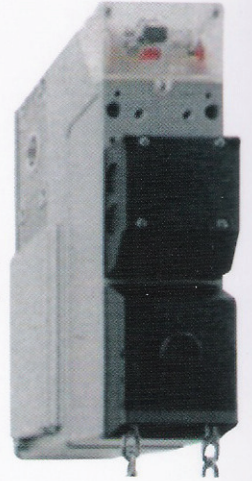

Operators - *German make*

Garage Operators

- Advanced technology with all safety features.
- More silence, more comfort, more speed.
- Reliable in case of emergency.
- Soft start and soft stop facilities.
- Remote control and push button operations.
- Optimised lighting functions.

Industrial Operators

- Designed for easy installation.
- Security and reliability.
- Emergency Hand chain for manual operation.
- Electronic travel cut-out.
- Equipped with Photo-cell or Opto-sensor safety device.

Other products - European Make

Dock Leveller

Dock Shelter

We also offer Aircraft hanger door, Road barrier, Swing and Sliding gate operators

SERVICE - 050 - 5518356

BAAB
GARAGE & INDUSTRIAL OVERHEAD DOOR

A Quality Product from:

الشرق الأوسط للعوازل ذ.م.م.
Middle East Insulation LLC