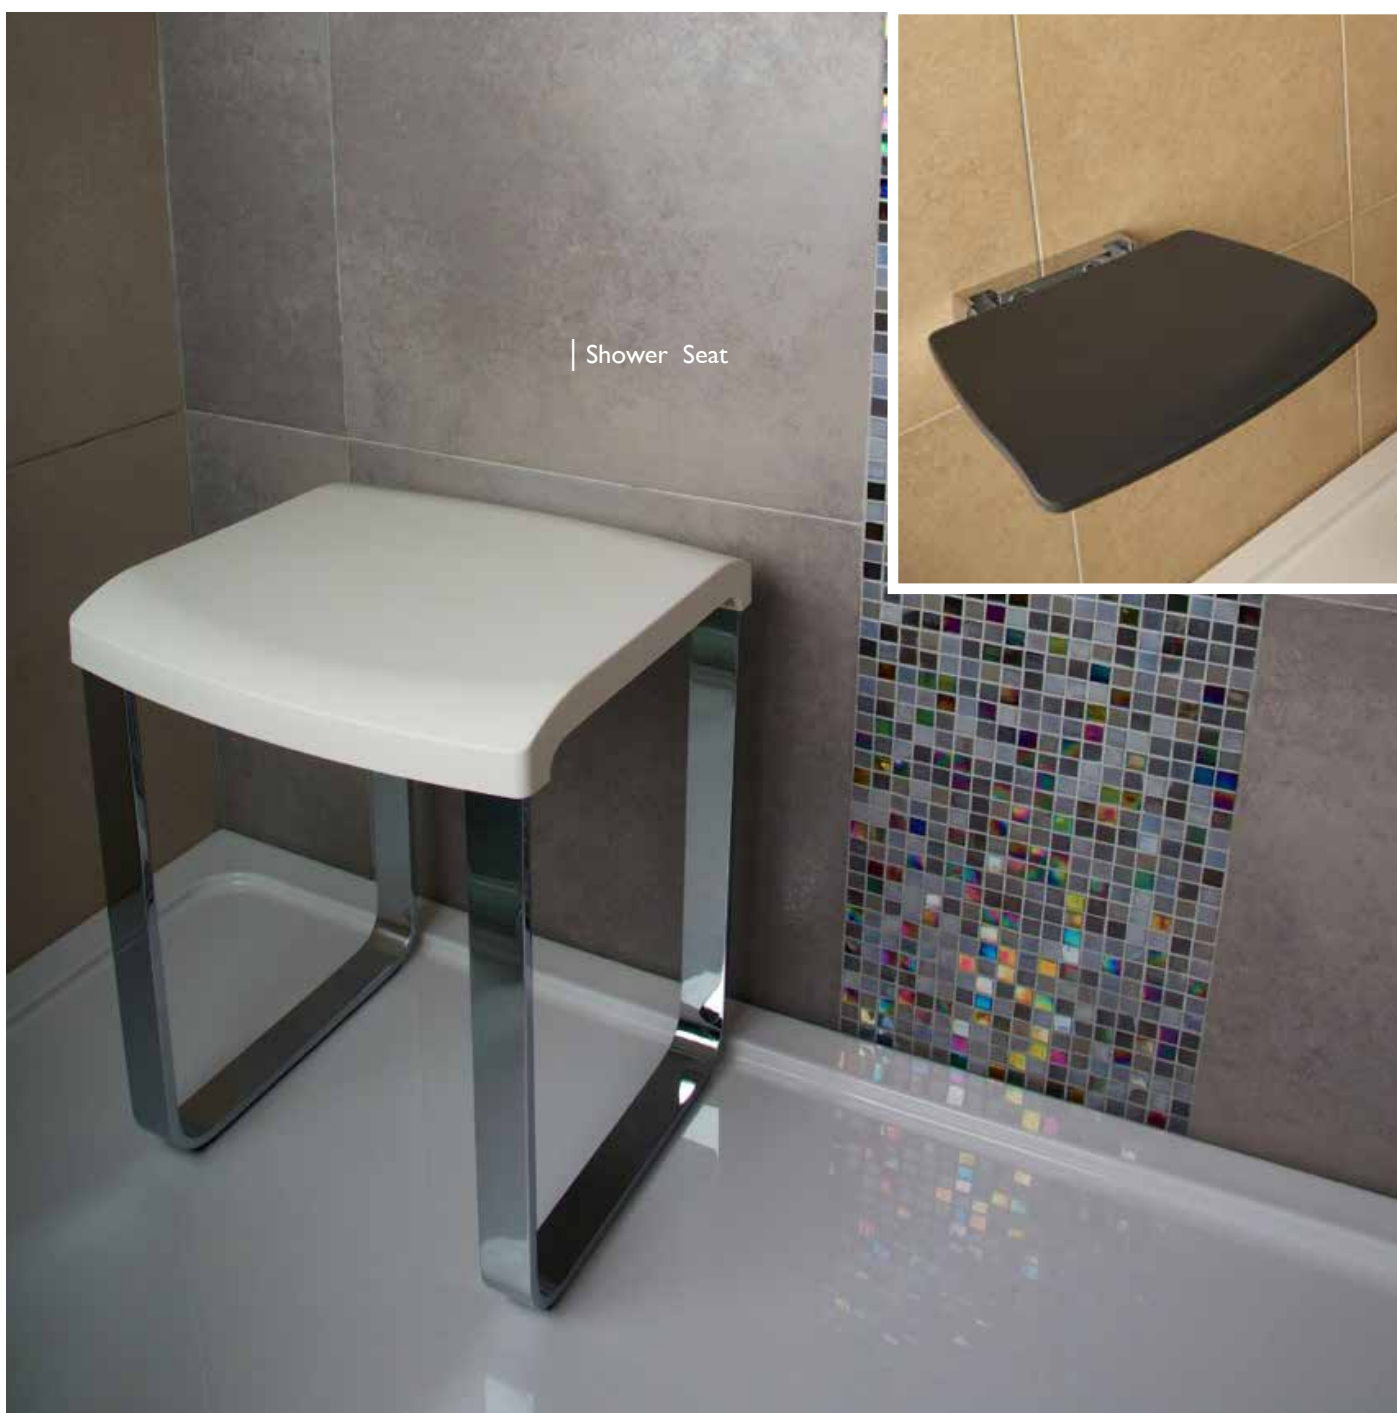

SHOWER SEATS

	Article No.	Description	Finish
	BDA-AQU-052-A-BK BDA-AQU-052-A-WH	Wall Mounted Shower Seat Tip-up Seat with Solid Metal Fixing Plate 370 x 380 x 70 mm	Black/Chrome White/Chrome
	BDA-AQU-152-A-BK BDA-AQU-152-A-WH	Bath/Shower Seat Aluminium Chrome Plated 370 x 370 x 480 mm	Black/Chrome White/Chrome

accessories