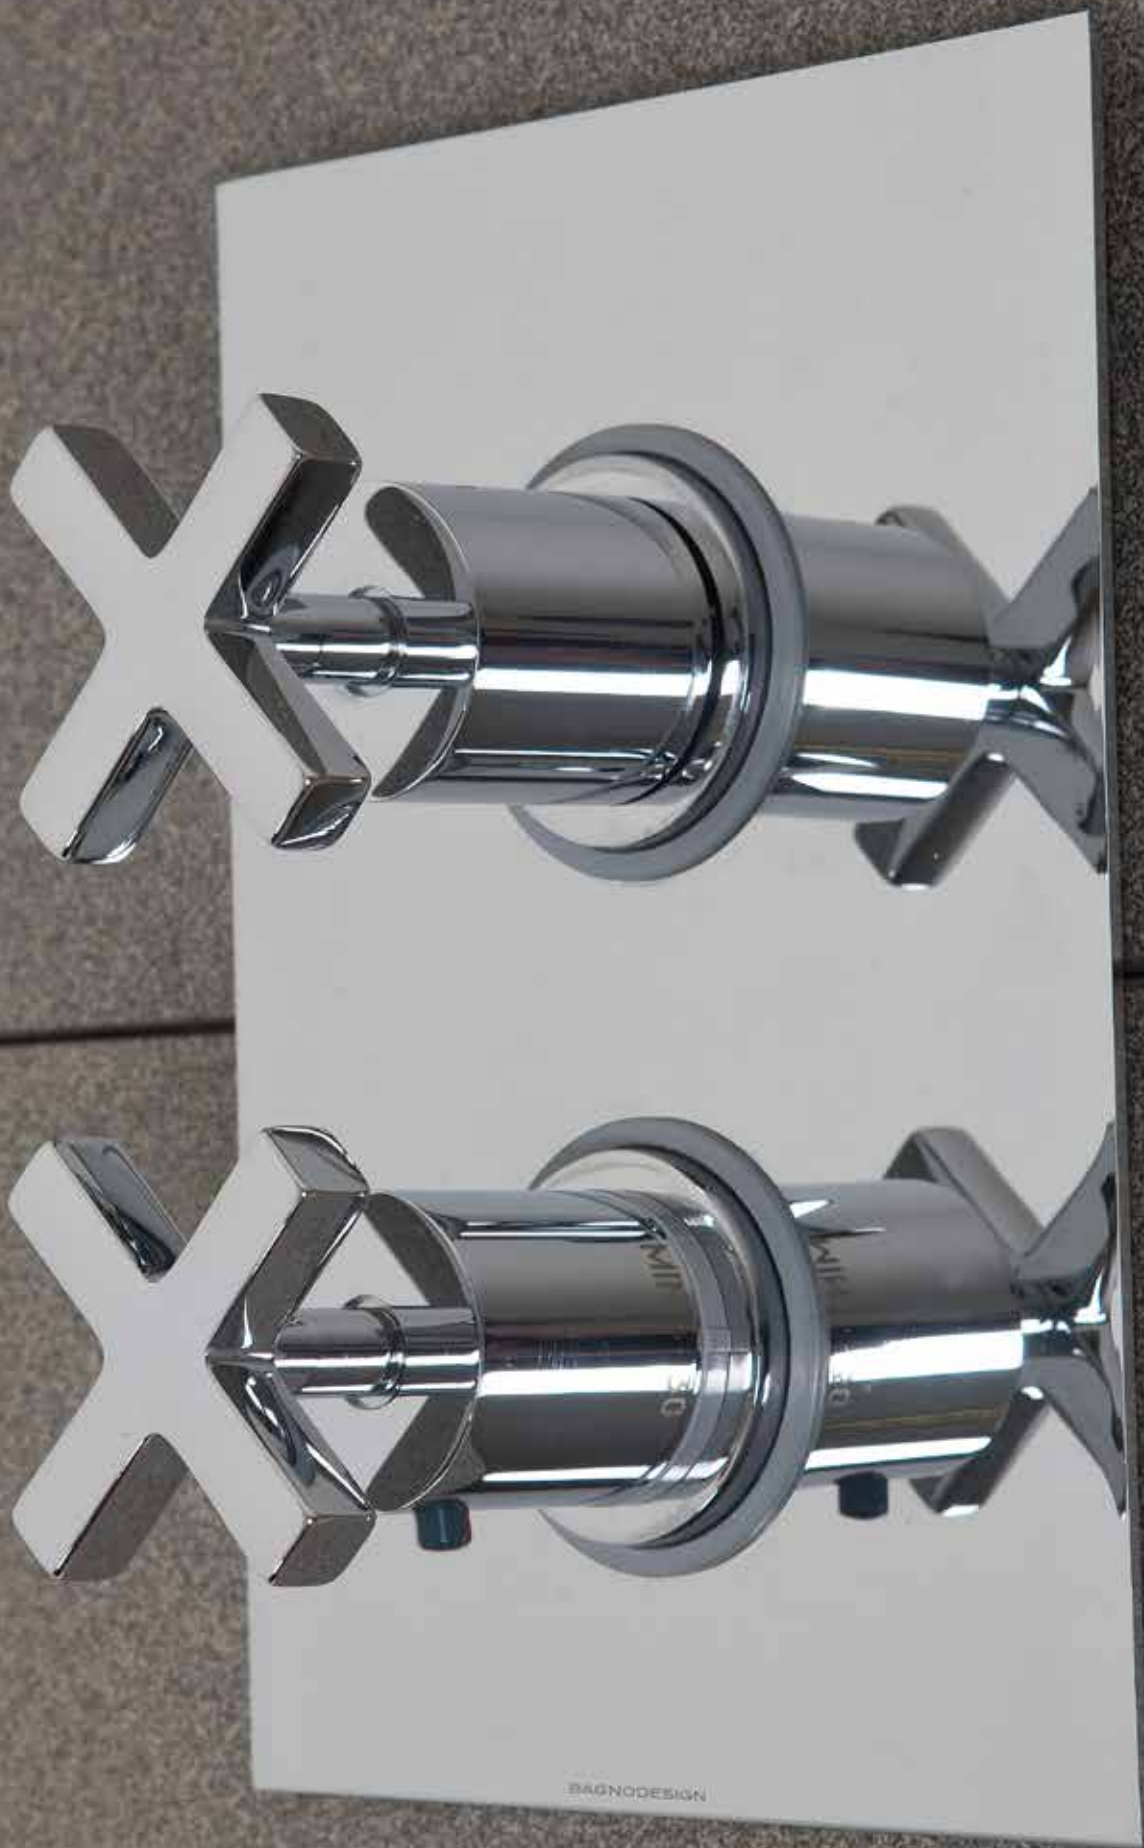

BAGNODESIGN