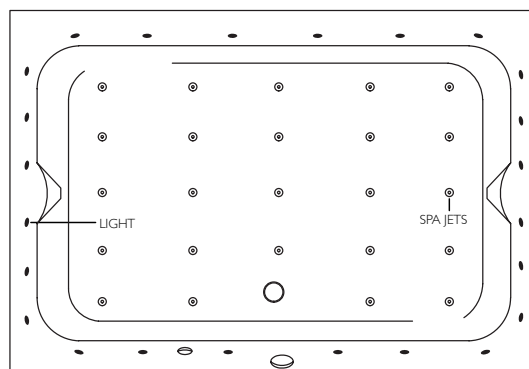

LUXURY SPA SYSTEM