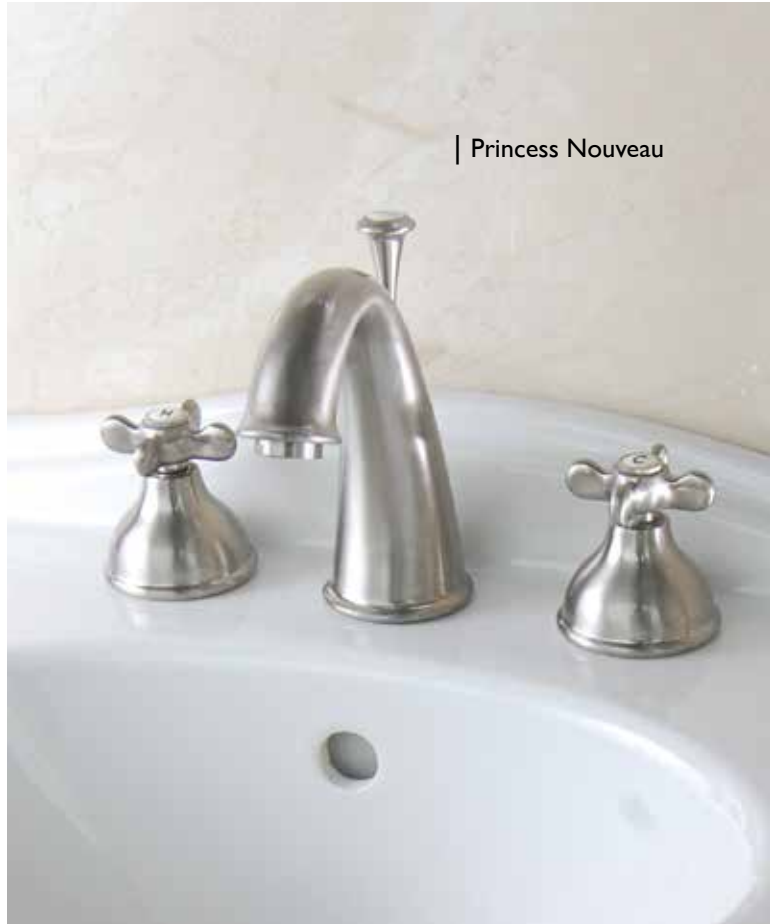

PRINCESS NOUVEAU