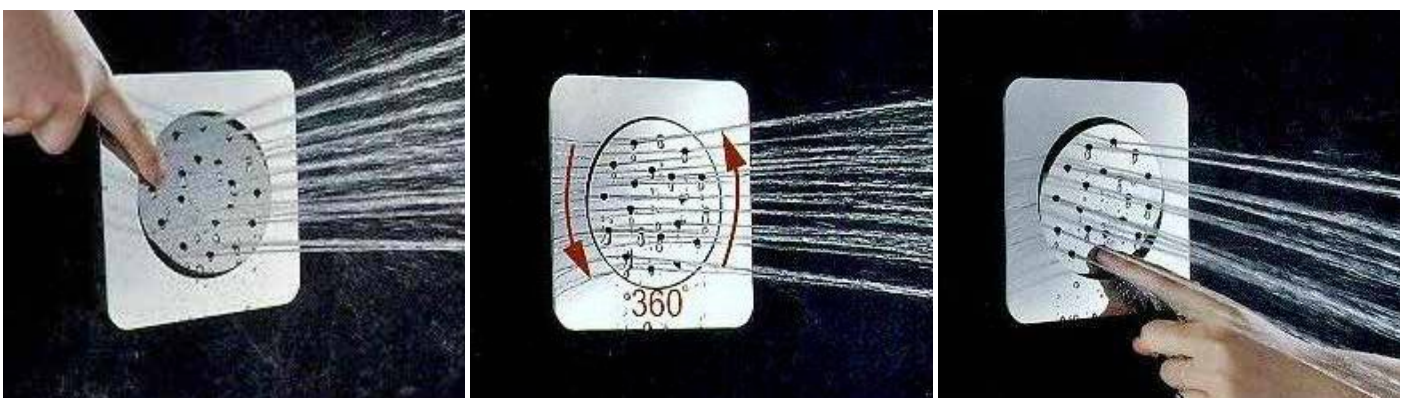

Article No.	Description	Finish
	BDD-URB-142050-A-CP BDD-URB-142050-A-NB	Urban Square Adjustable Body Spray with 1/2" Connection 5.2 lpm per 4 Body Sprays 50 x 50 mm (Maximum 4 Body Sprays per Mixer)	Chrome Brushed Nickel
	BDD-MLI-112050-A-CP BDD-MLI-112050-A-NB	M-Line Round Adjustable Body Spray with 1/2" Connection Dia. 50 mm (Maximum 4 Body Sprays per Mixer)	Chrome Brushed Nickel
	BDD-STR-560-CP	Stratos Concealed Adjustable Body Spray with 1/2" Connection with Built-In Counter Box 135 x 135 x 89.5 mm (Maximum 4 Body Sprays per Mixer) (Please see Diagram Below)	Chrome