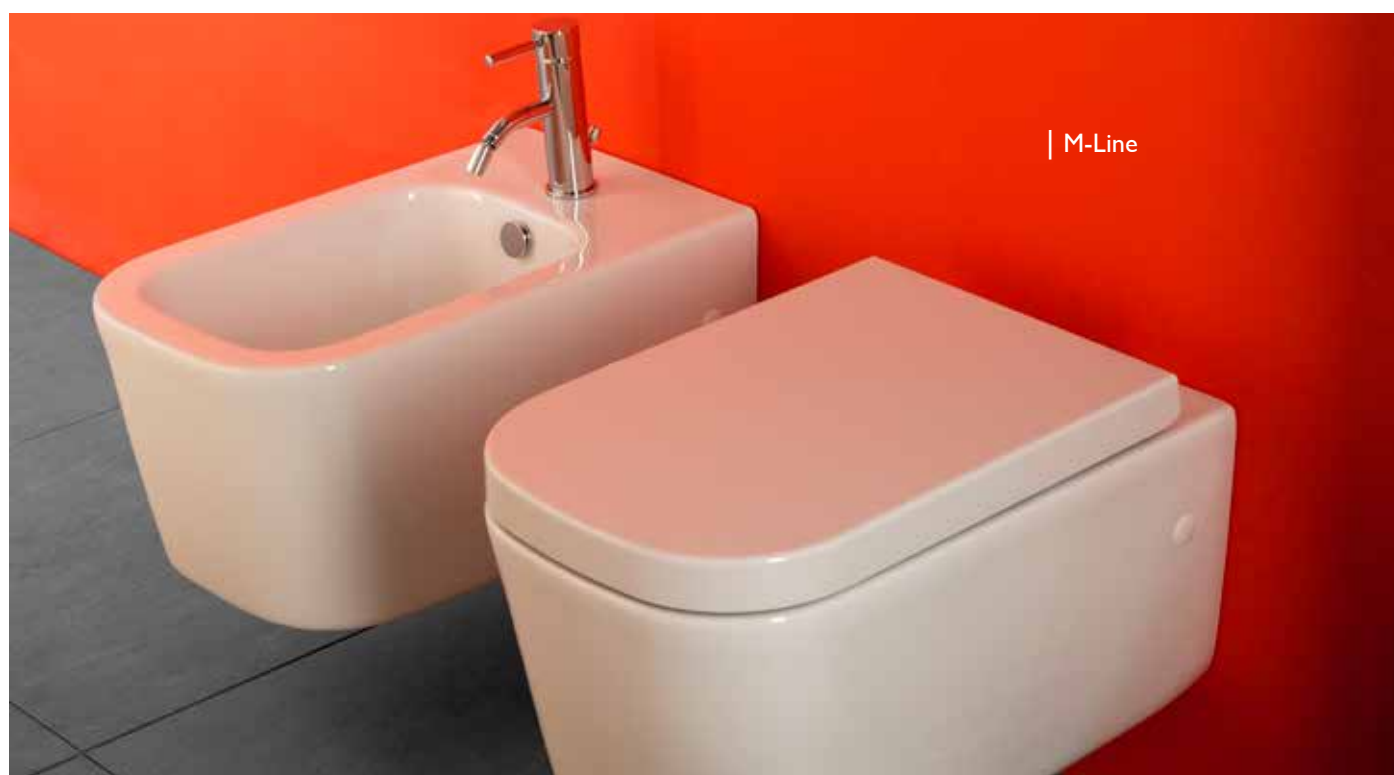

M-LINE

	Article No.	Description	Finish
	BDS-MLI-502211-A-WH	Wall Mounted WC	White
	BDS-MLI-502211-A-MW	[with Side Fixing Kit] 350 x 550 x 270 mm	Matt White
	BDS-MLI-701224-A-WH	Soft Close Seat and Cover	White
	BDS-MLI-701224-A-MW		Matt White
	BDS-MLI-212211-A-WH	Wall Mounted Bidet	White
	BDS-MLI-212211-A-MW	One Tap Hole [with Side Fixing Kit] 350 x 550 x 270 mm	Matt White
	BDS-MLI-606211-A-WH	Back to Wall WC	White
	BDS-MLI-606211-A-MW	with Floor / Wall Outlet [with Fixing Kit] 350 x 550 x 420 mm	Matt White
	BDS-MLI-701224-A-WH	Soft Close Seat and Cover	White
	BDS-MLI-701224-A-MW		Matt White
	BDS-MLI-216211-A-WH	Back to Wall Bidet	White
	BDS-MLI-216211-A-MW	One Tap Hole [with Fixing Kit] 350 x 550 x 420 mm	Matt White
	BDS-MLI-401211-A-WH	Close Coupled WC	White
	BDS-MLI-401211-A-MW	with Floor / Wall Outlet 350 x 650 x 420 mm	Matt White
	BDS-MLI-301211-A-WH	Close Coupled Cistern	White
	BDS-MLI-301211-A-MW	290 x 160 x 500 mm	Matt White
	BFK-UNI6-KIT	Anti Condensation Tank with Dual Flush Mechanism	
	BDS-MLI-701224-C-WH	Soft Close Seat and Cover	White
	BDS-MLI-701224-C-MW		Matt White