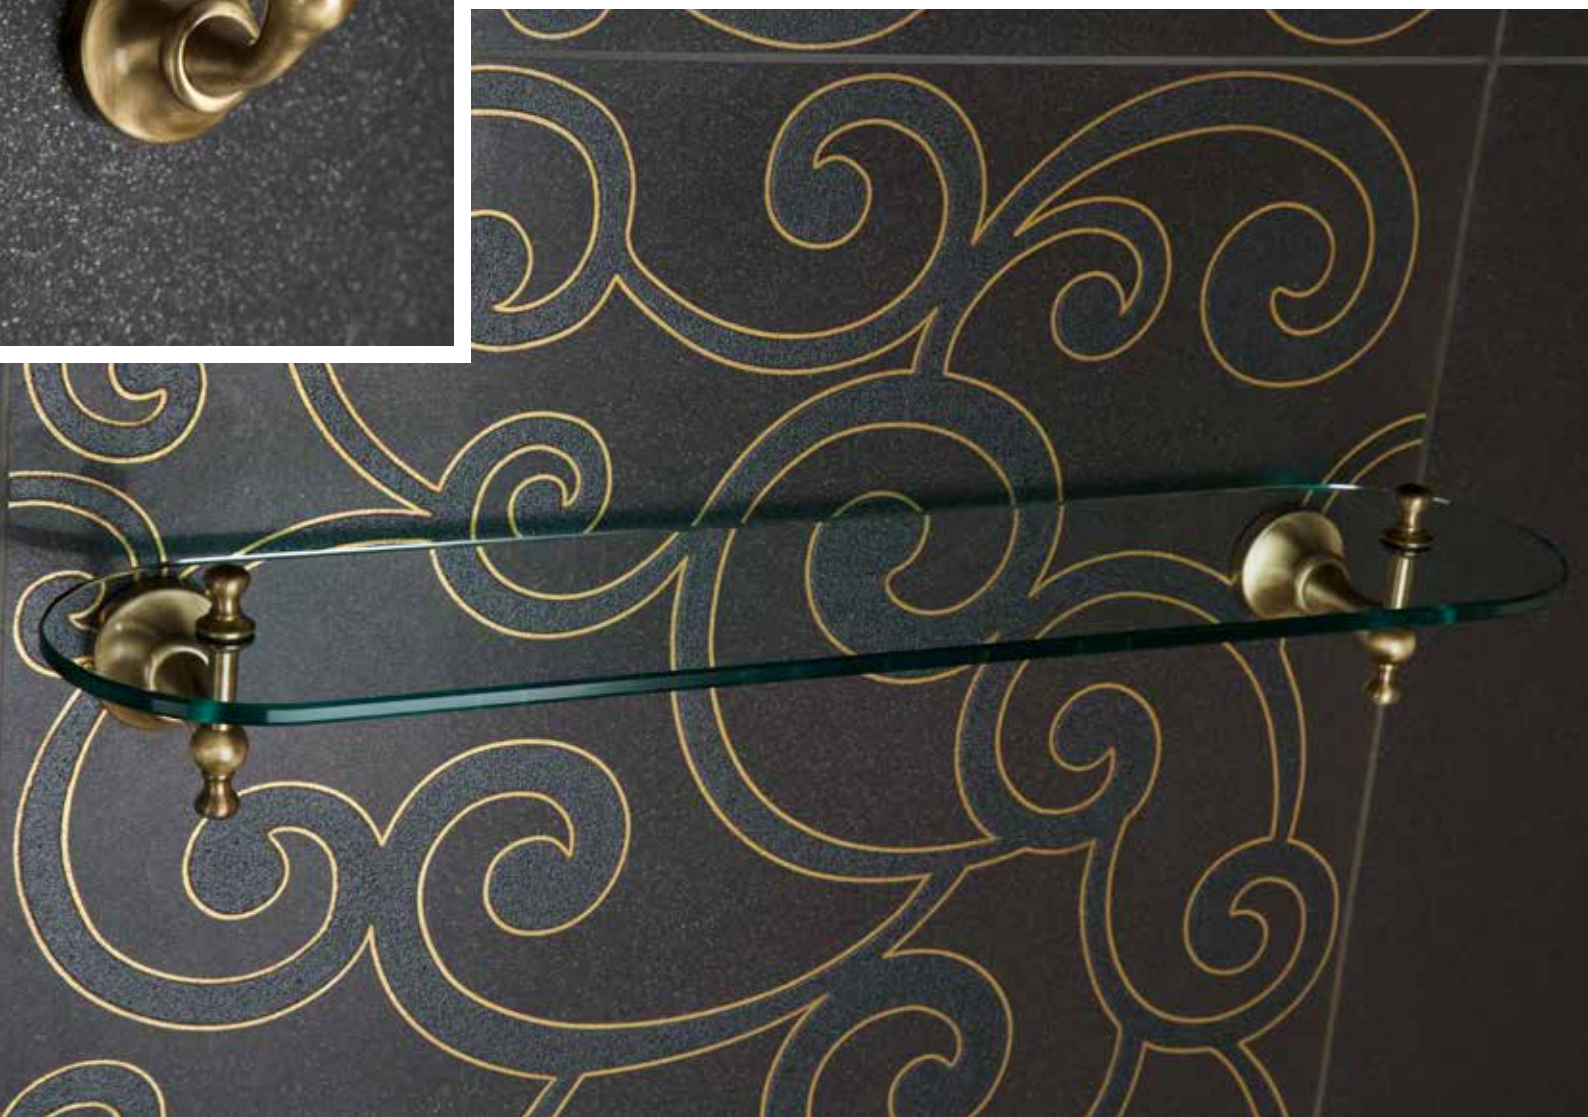

accessories

**FINISHES:**

Chrome

Polished  
Nickel

**CERAMIC FINISHES:**

White

Black

| Ellington