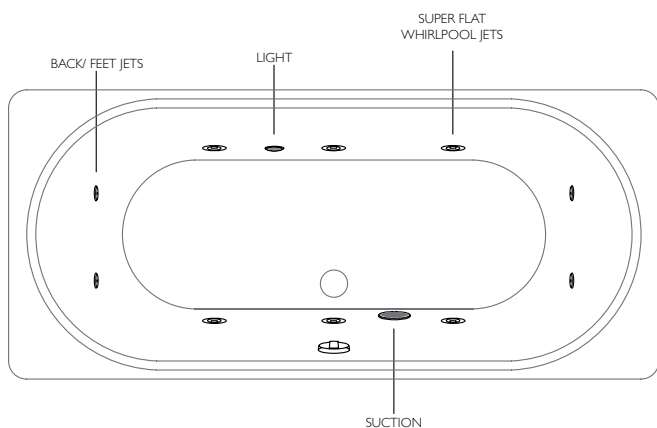

WHIRLPOOL SYSTEMS

System 6BSF - Super Deluxe Whirlpool
6 Super Flat Whirlpool Jets, Self-Clean, Electronic Control Switch, 2 Back & 2 Feet Jets, Underwater Lighting