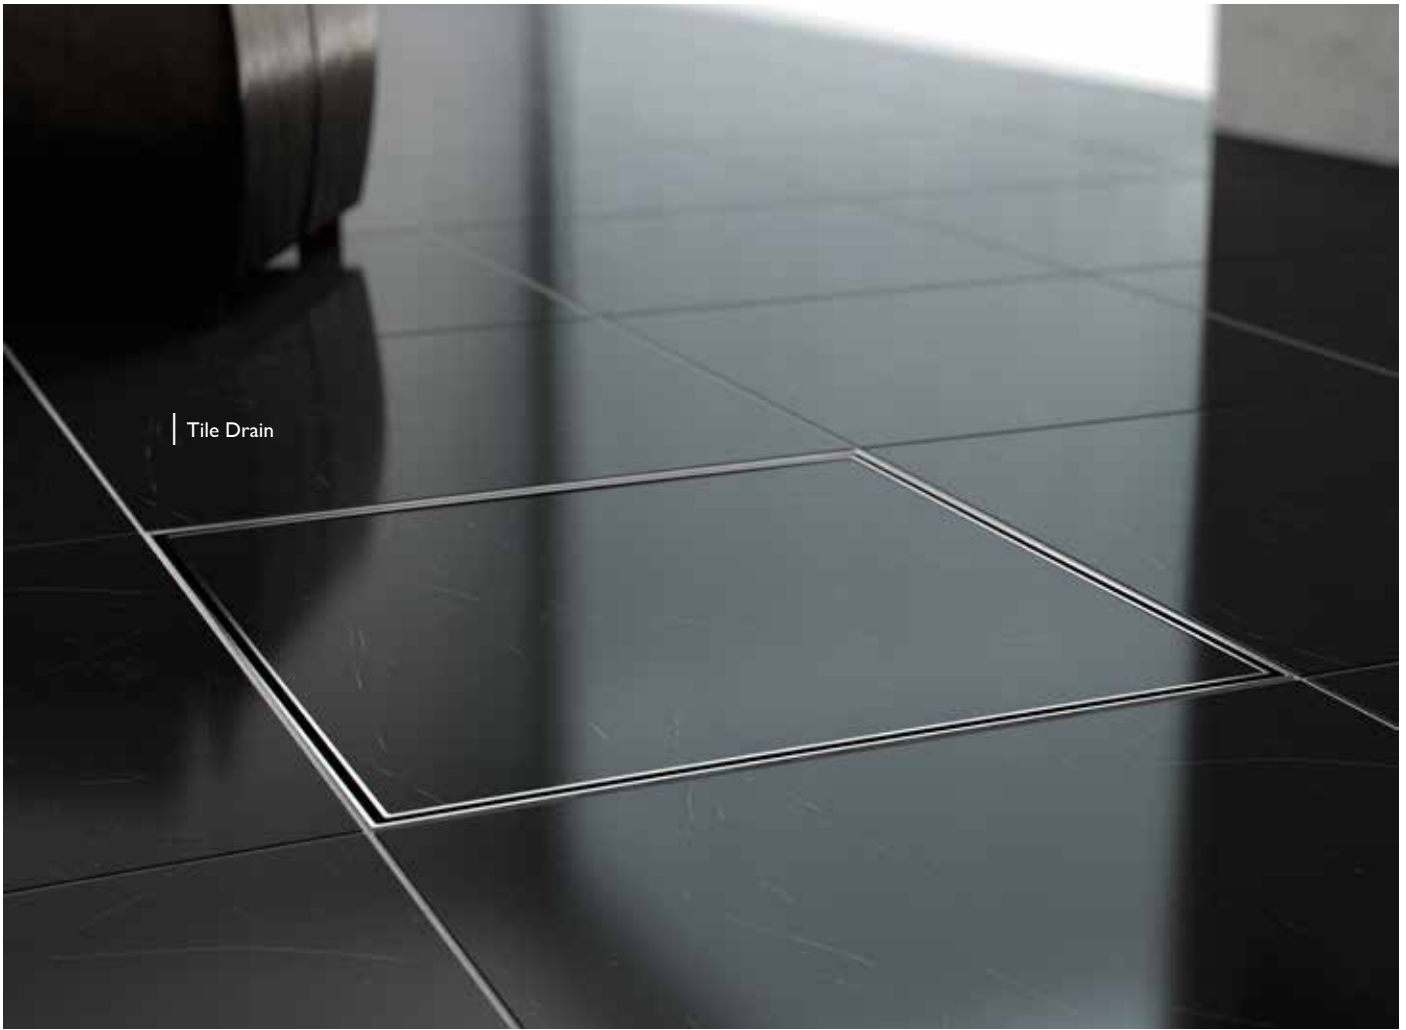

showering

	Article No.	Description	Finish
		Tile Drain 2.0 mm Thick Drain Pipe Dia. 50.8 mm	
	AQD-TG-9650-BS	96 x 96 mm	Brushed Stainless Steel
	AQD-TG-14650-BS	146 x 146 mm	Brushed Stainless Steel
	AQD-TG-19650-BS	196 x 196 mm	Brushed Stainless Steel
	AQD-TG-29650-BS	296 x 296 mm	Brushed Stainless Steel
		Tile Drain 2.0 mm Thick Drain Pipe Dia. 102 mm	
	AQD-TG-146102-BS	146 x 146 mm	Brushed Stainless Steel
	AQD-TG-196102-BS	196 x 196 mm	Brushed Stainless Steel
	AQD-TG-296102-BS	296 x 296 mm	Brushed Stainless Steel