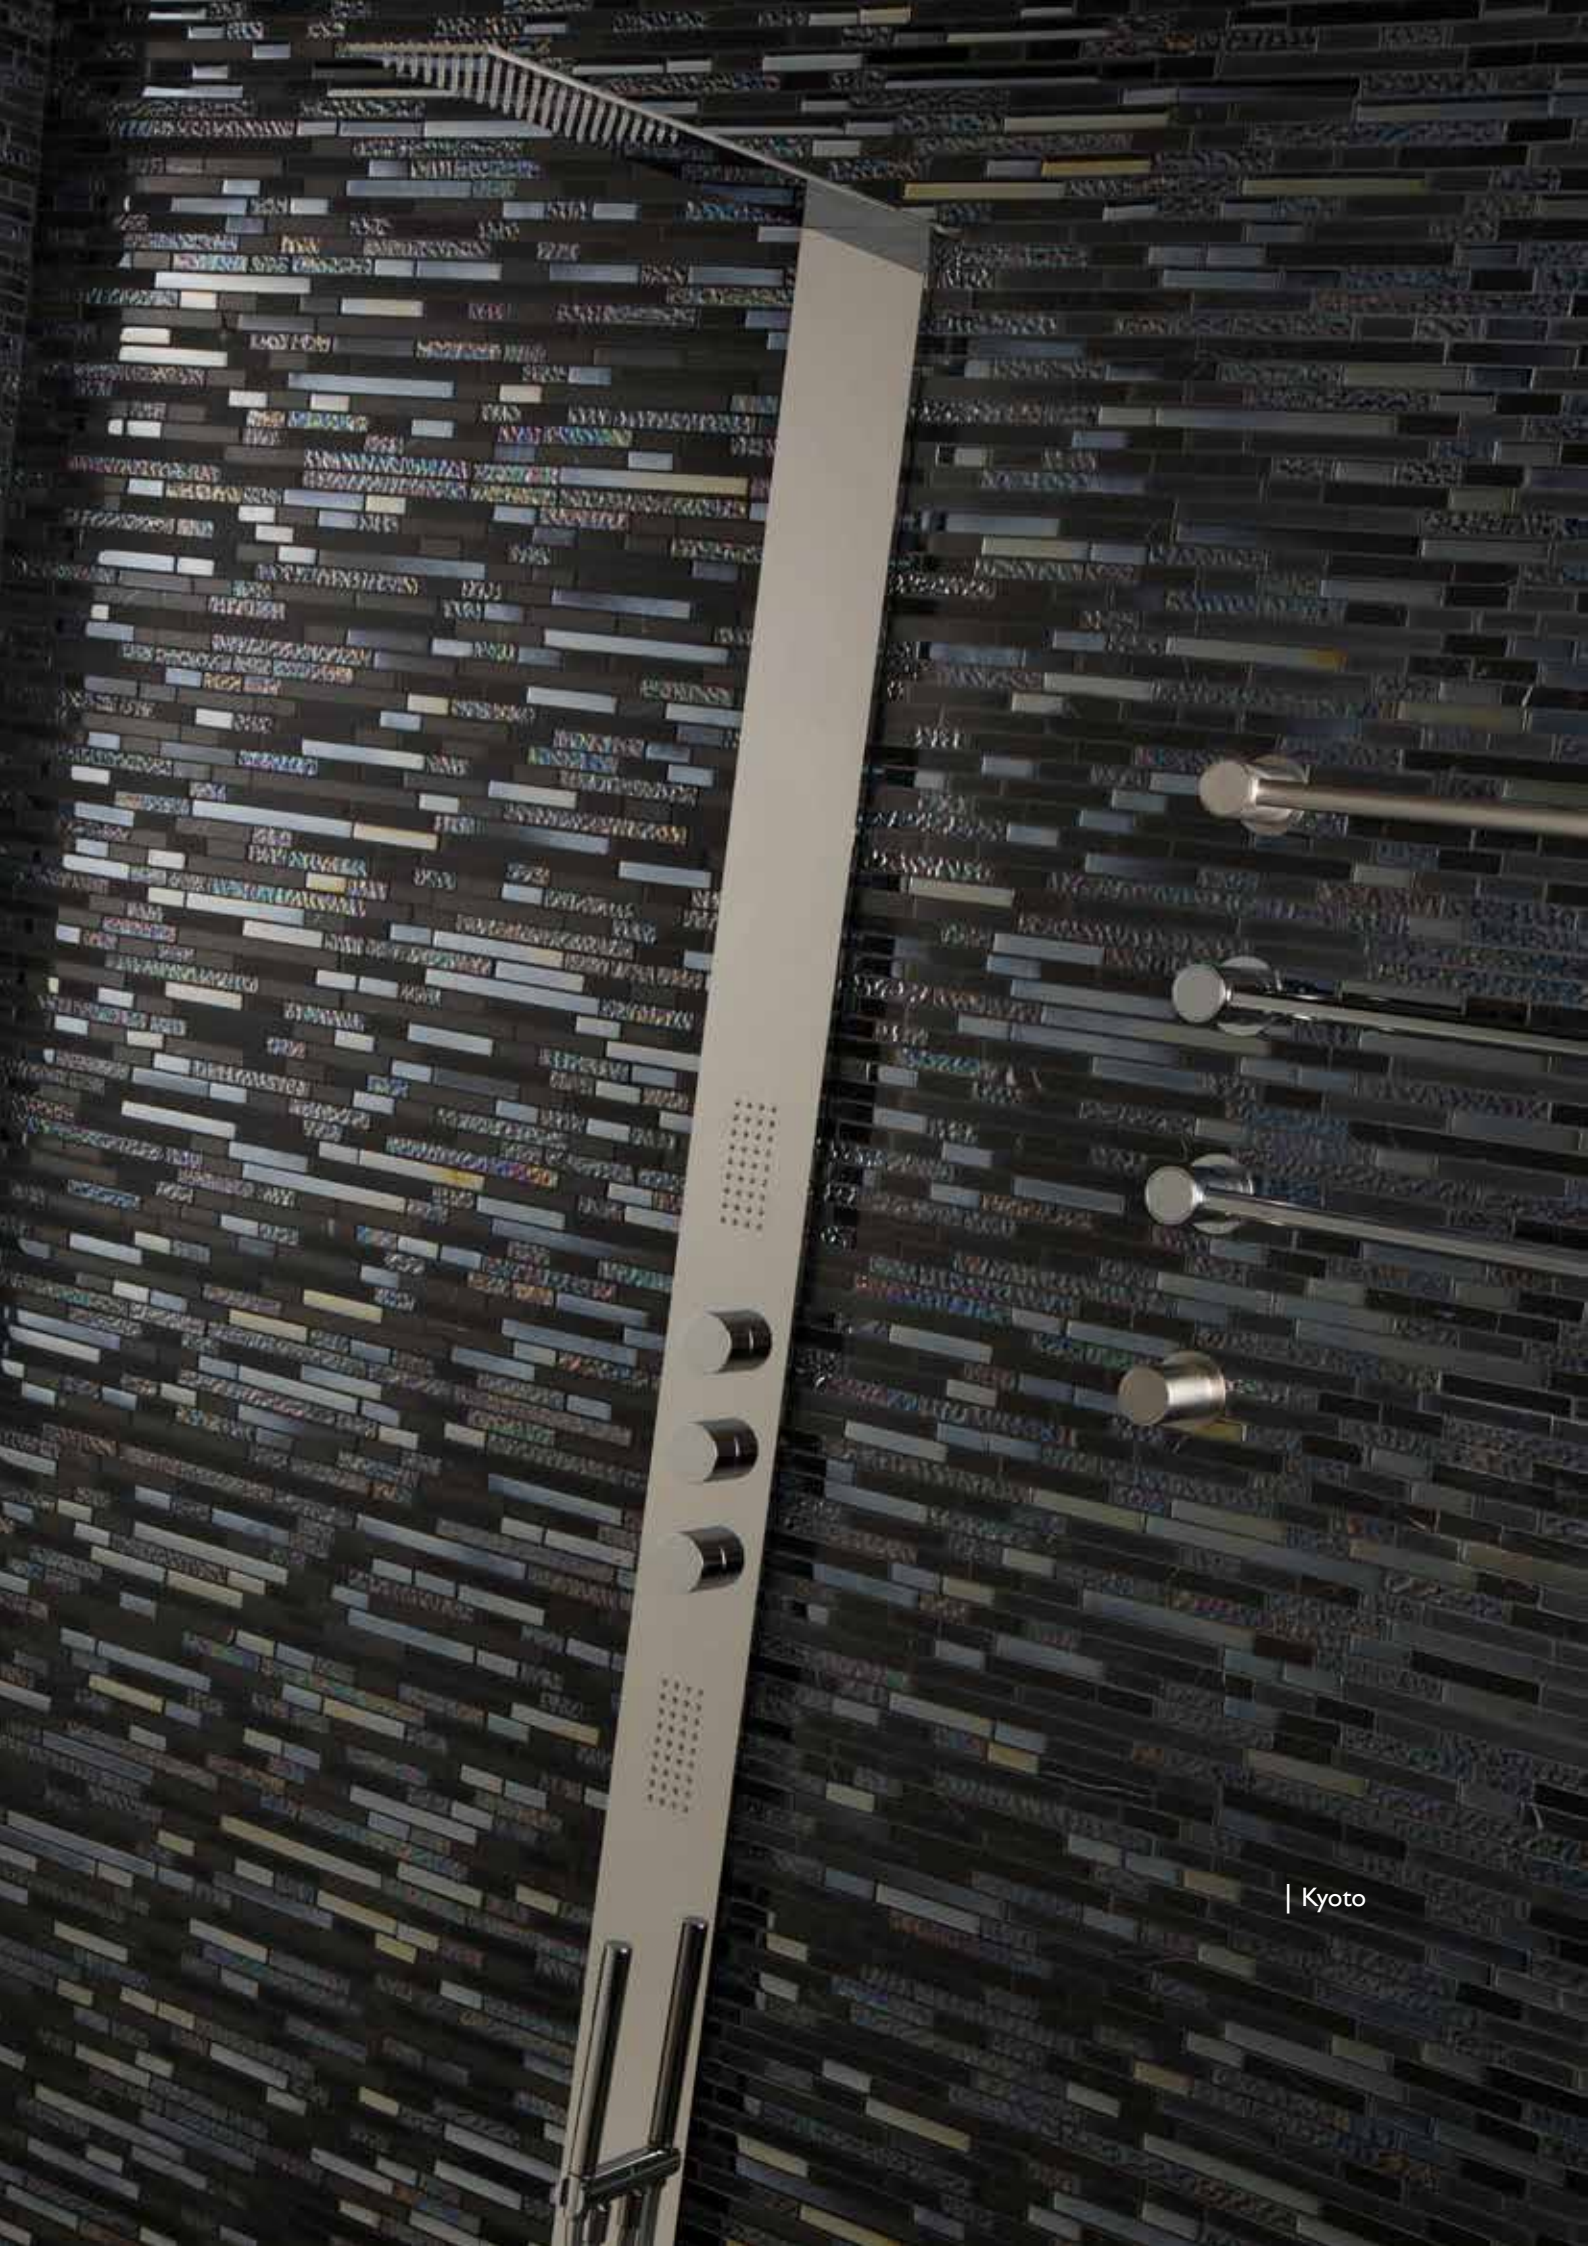

Chrome

shower components

Rain

Cascade

Waterfall

Mist

Hydrotherapy

| Kyoto