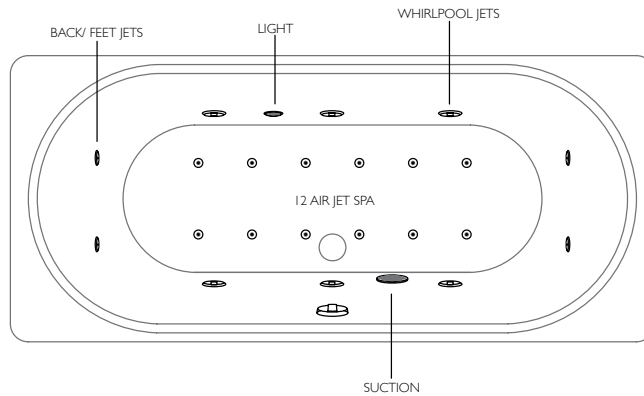

System 6E - Deluxe SPA
6 Whirlpool Jets, Self-Clean, Pneumatic Control Switch, 2 Back & 2 Feet Jets, Underwater Lighting, 12 Air Jet Spa on Bath Tub Base