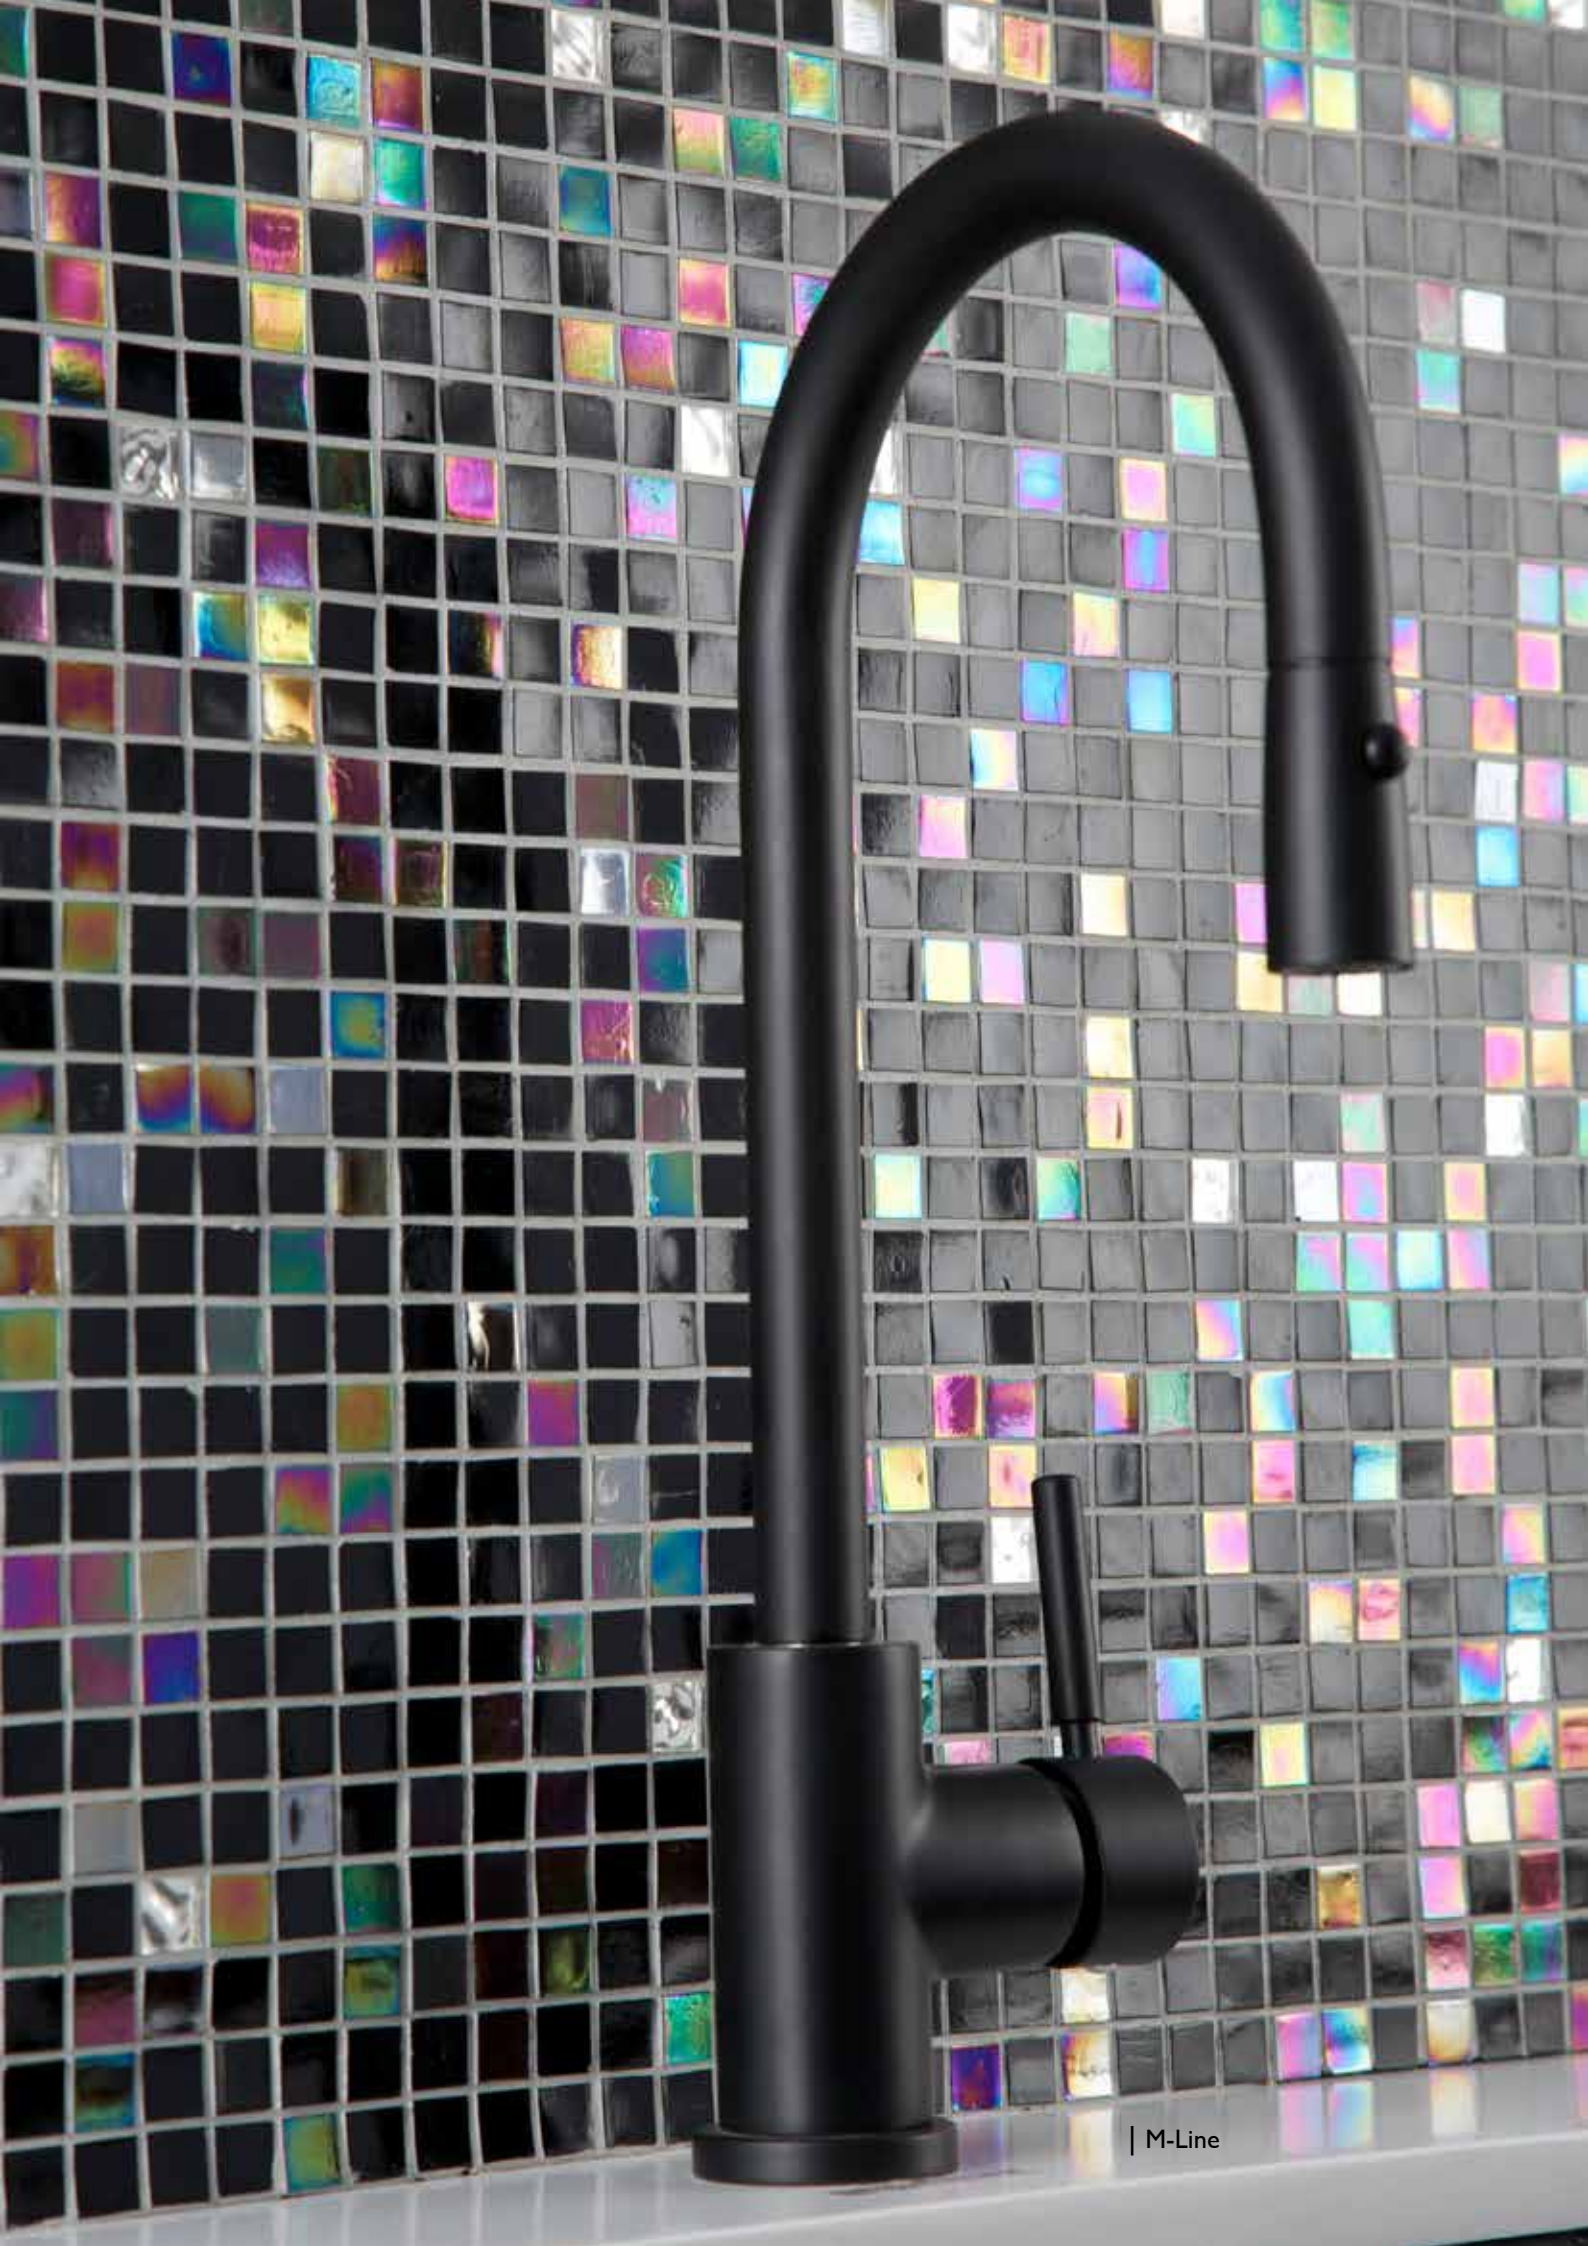

## WATERFALL SPOUTS

| Panama

mixers

|   | Article No.         | Description  | Finish |
|---|---------------------|--|--------|
|  | BDM-PAN-812213-A-CP | <b>Panama</b><br>Wall Mounted Waterfall Wash Basin Spout with 1/2" M Connection<br>120 x 132 x 78 mm | Chrome |
|  | BDM-PAN-812219-A-CP | <b>Panama</b><br>Wall Mounted Waterfall Bath Spout with 1/2" M Connection<br>180 x 163 x 60 mm       | Chrome |