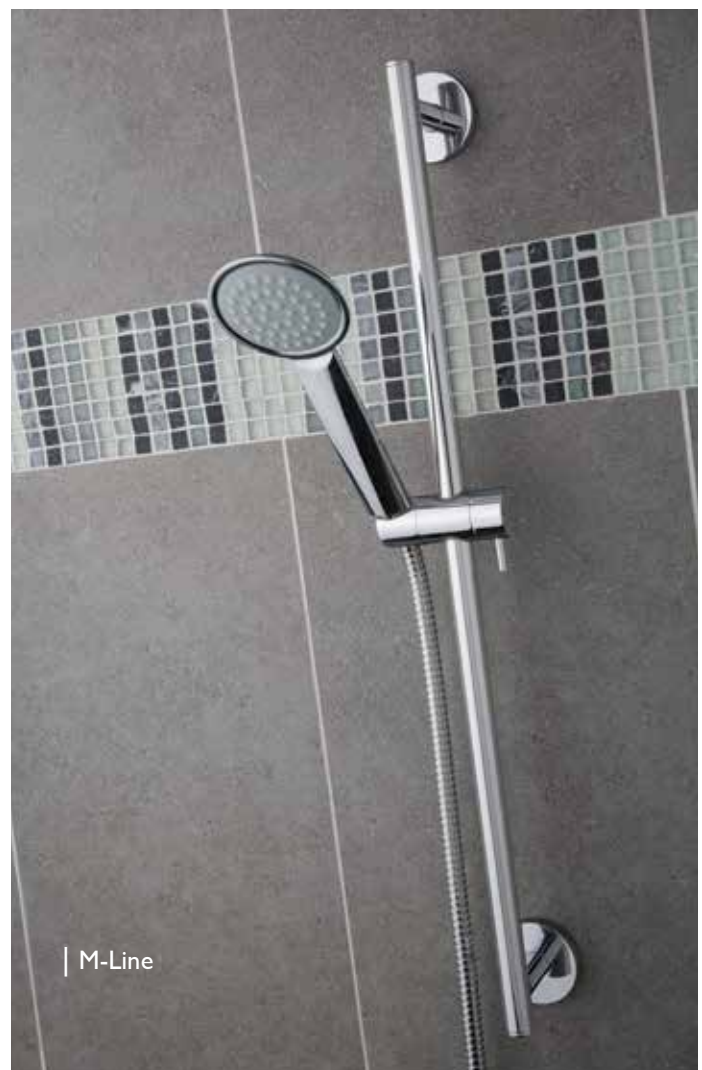

SHOWER KITS & SLIDE RAILS

Article No.	Description	Finish
	BDD-MET-K515-CP Metreaux Single Function Hand Shower Kit Consists of: - Slide Rail - Hand Shower - Anti-twist Hose 1500 mm	Chrome
	BDD-MET-531-CP Hand Shower Only	Chrome
	BDD-SMO-K4175-A-CP Smooth Shower Kit Consists of: - Slide Rail - Hand Shower - Anti Twist Hose 1500 mm	Chrome
	BDD-SMO-146022-A-CP Flat Hand Shower Only 40 x 215 mm	Chrome

shower components