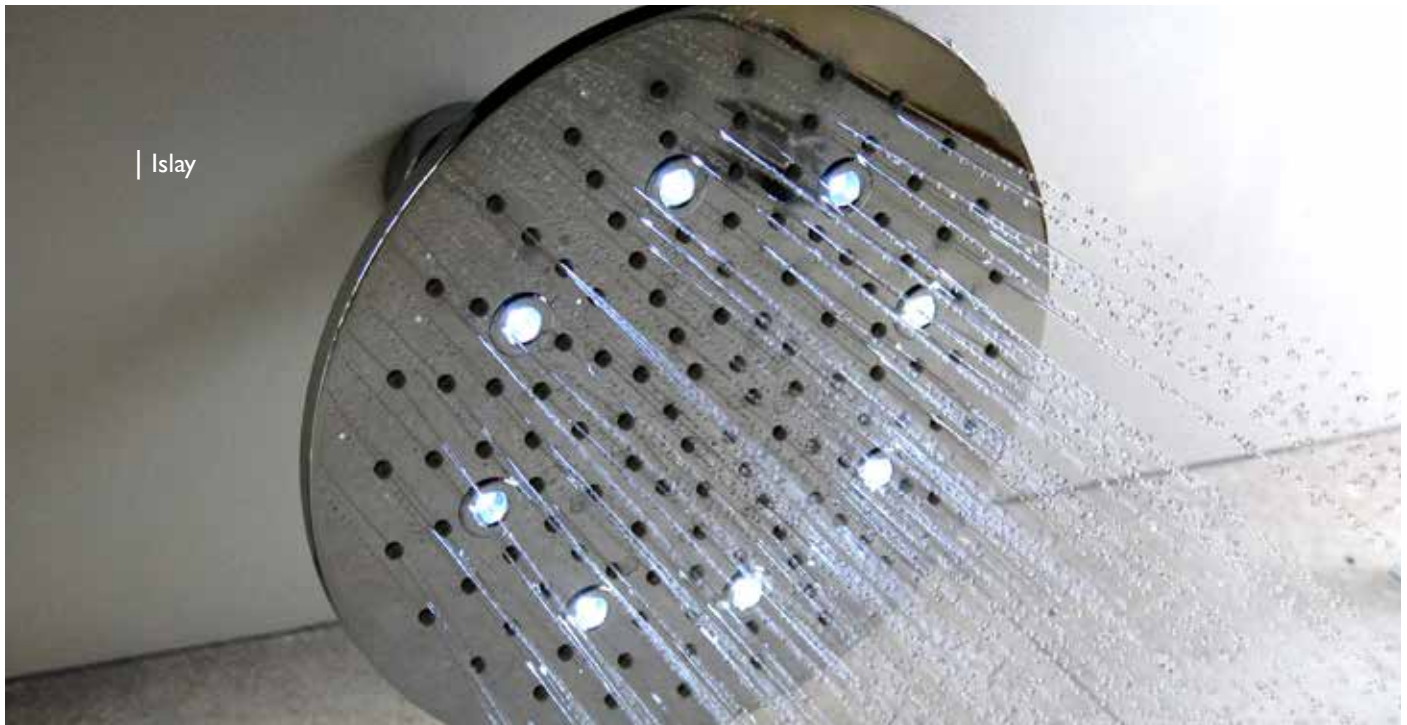

Article No.	Description	Finish
	BDD-ISL-112131-A-CP	Islay Round Shower Head with White LED Lights with 1/2" Connection 110-240V 50/60 Hz 220V Transformer Included Dia. 305 mm with Ceiling Shower Arm 205 mm Long	Chrome
	BDD-HAR-142131-A-CP	Harris Square Shower Head with White LED Lights with 1/2" Connection 110-240V 50/60 Hz 220V Transformer Included 305 x 305 mm with Ceiling Shower Arm 205 mm Long	Chrome
	BDD-SKY-143040-A-CP	Skye Square Shower Head with 1/2" Connection 400 x 400 mm	Chrome
	BDD-ARR-123031-A-CP	Arran Rectangular Shower Head with 1/2" Connection 305 x 200 mm	Chrome
	BDD-ION-113030-A-CP	Iona Round Shower Head with 1/2" Connection Dia. 300 mm	Chrome

shower components