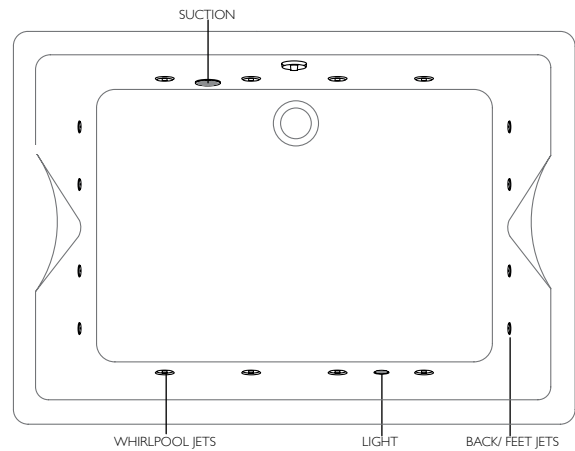

System 8C - Deluxe Whirlpool
8 Whirlpool Jets, Self-Clean, Pneumatic Control Switch, 4 Back & 4 Feet Jets, Underwater Lighting

bathing

Note: All Whirlpool and SPA systems have dry run protection \ All whirlpool systems are supplied with leg sets