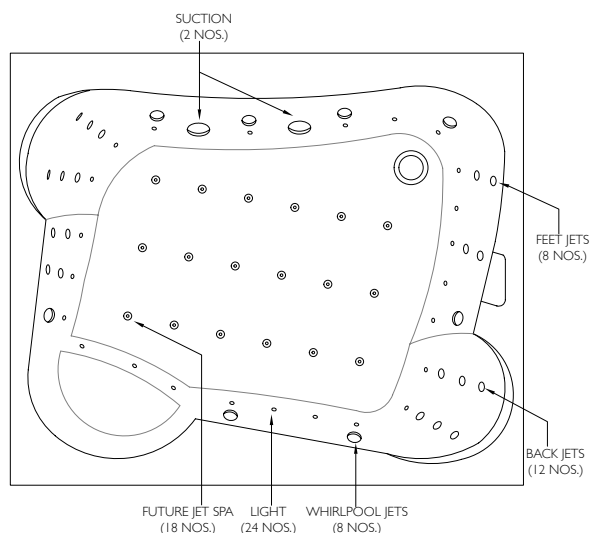

## LUXURY SPA SYSTEM

**System LUXSPA - Luxury SPA**  
Luxury Spa System with 24 Spa Jets and 24 Chromotherapy Lights, with Electronic Touch Controls

**System FUTS29 - Love SPA**  
Love Spa System with 18 Base Jets, 8 Whirlpool Jets, 12 Back Jets, 8 Feet Jets and 24 Chromotherapy Lights with Electronic Touch Controls