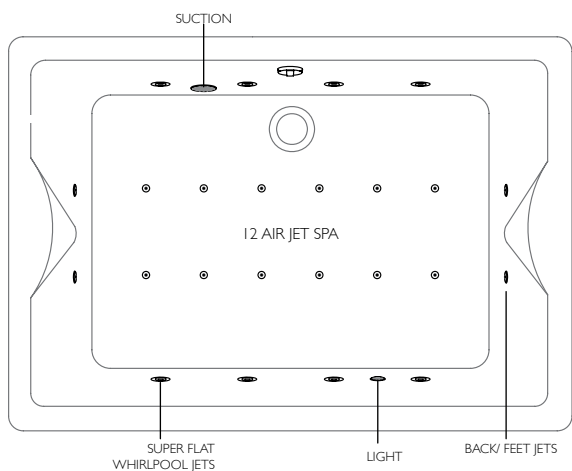

System 8ESF - Super Deluxe SPA
8 Super Flat Whirlpool Jets, Self-Clean, Electronic Control Switch, 2 Back & 2 Feet Jets, Underwater Lighting, 12 Air Jet Spa on Bath Tub Base