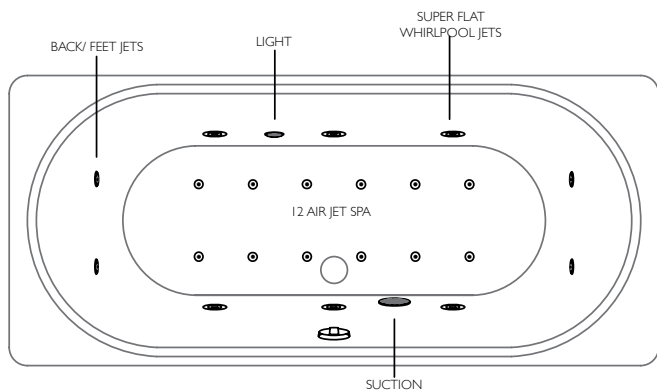

System 6ESF - Super Deluxe SPA
6 Super Flat Whirlpool Jets, Self-Clean, Electronic Control Switch, 2 Back & 2 Feet Jets, Underwater Lighting, 12 Air Jet Spa on Bath Tub Base