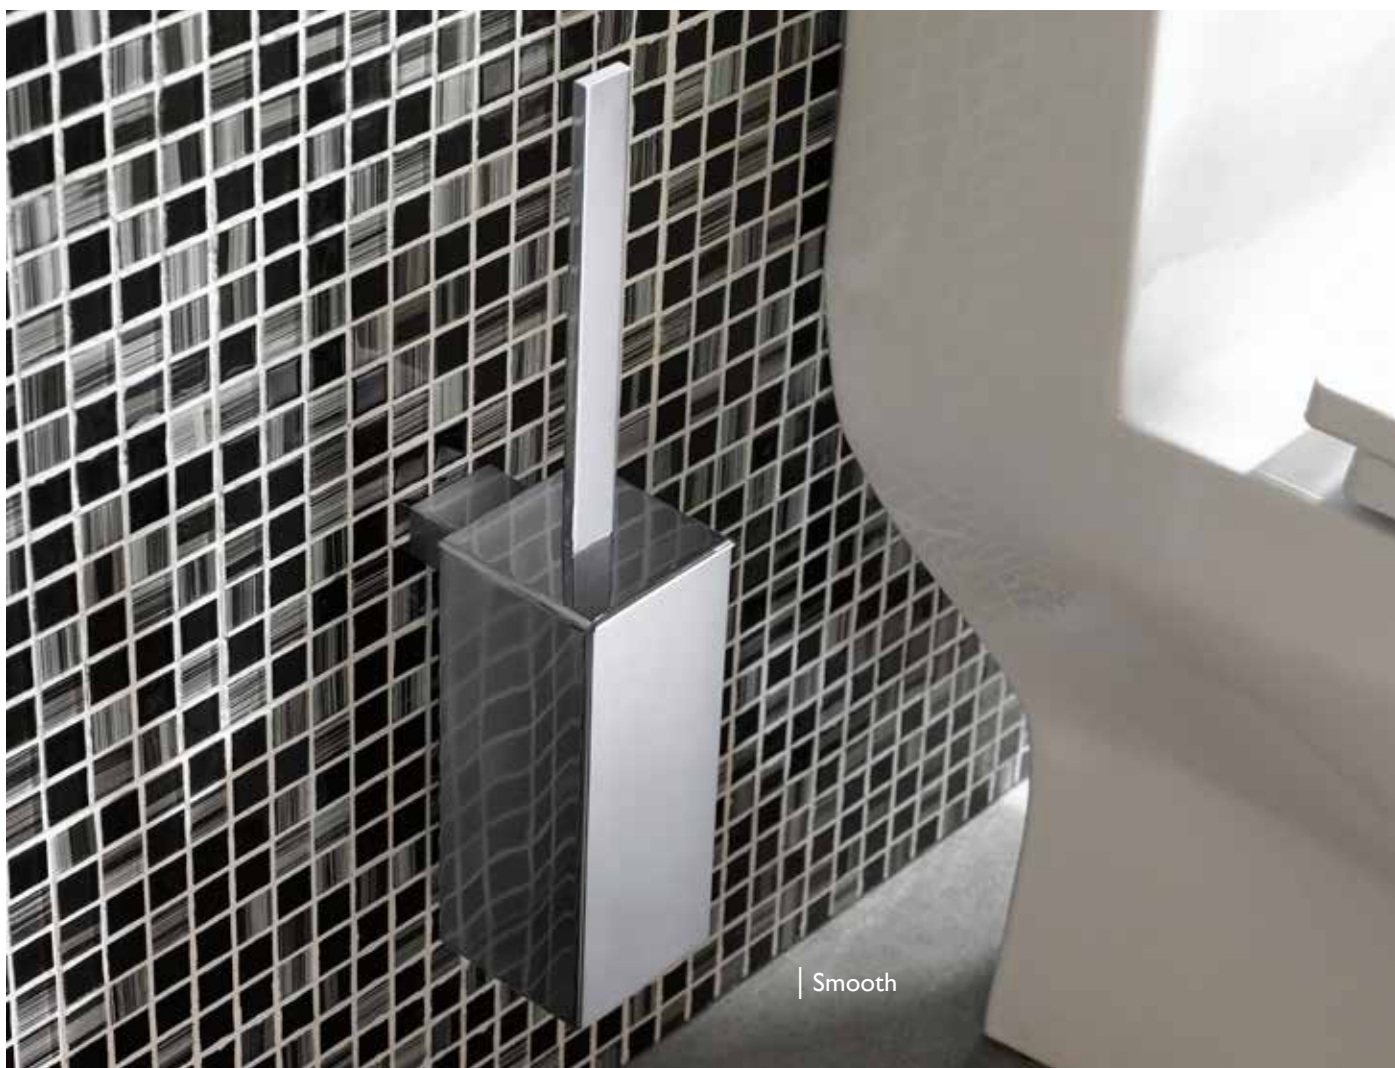

SMOOTH

BAGNODESIGN LONDON

	Article No.	Description	Finish
	BDA-SMO-622-A-CP	Soap Basket 140 x 120 x 30 mm	Chrome
	BDA-SMO-602-B-CP	Soap Basket 250 x 140 x 30 mm	Chrome
	BDA-SMO-422-A-CP	Double Robe Hook 80 x 30 x 30 mm	Chrome
	BDA-SMO-152-A-CP	Wall Mounted Toilet Brush and Holder 80 x 110 x 400 mm	Chrome

| Smooth