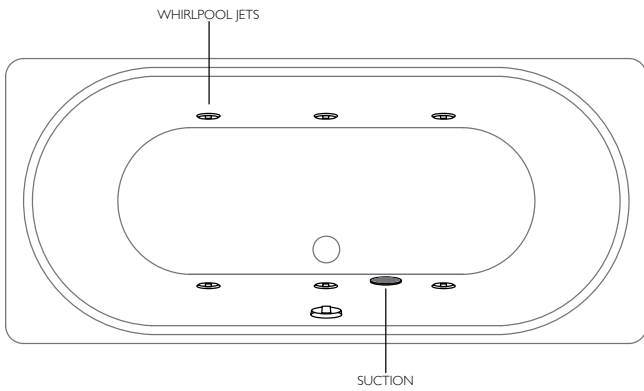

WHIRLPOOL SYSTEMS

System 6A - Standard Whirlpool
6 Whirlpool Jets, Self-Clean, Pneumatic Control Switch