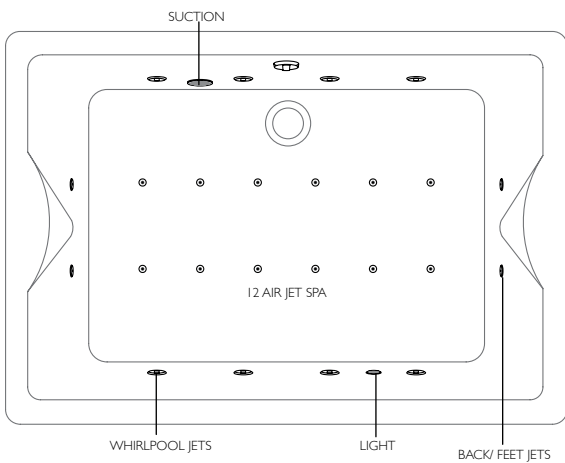

System 8E - Deluxe SPA
8 Whirlpool Jets, Self-Clean, Pneumatic Control Switch, 2 Back & 2 Feet Jets, Underwater Lighting, 12 Air Jet Spa on Bath Tub Base