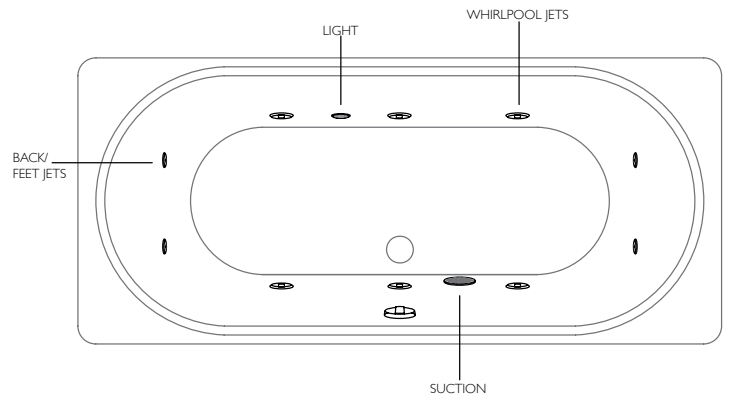

System 6B - Deluxe Whirlpool
6 Whirlpool Jets, Self-Clean, Pneumatic Control Switch, 2 Back & 2 Feet Jets, Underwater Lighting