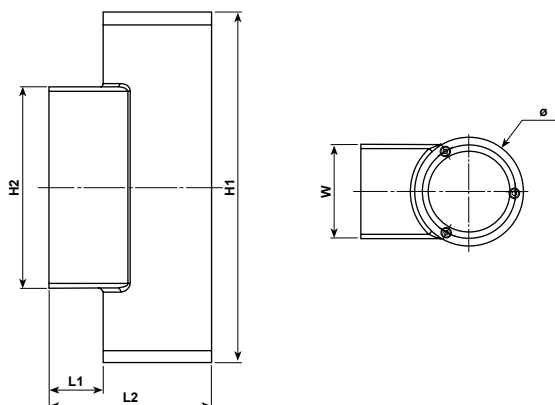

## DIMENSIONS

### LEDDuo/SQUARE

H1	262mm
H2	150mm
L1	40mm
L2	121mm
W1	70mm
W2	81mm
W3	81mm

### LEDDuo/ROUND

H1	262mm
H2	150mm
L1	40mm
L2	121mm
W	70mm
∅	81mm

FUNCTIONAL

DECORATIVE

More information on  
[www.schreder.com](http://www.schreder.com)

ARCHITECTURAL

OTHER APPLICATIONS