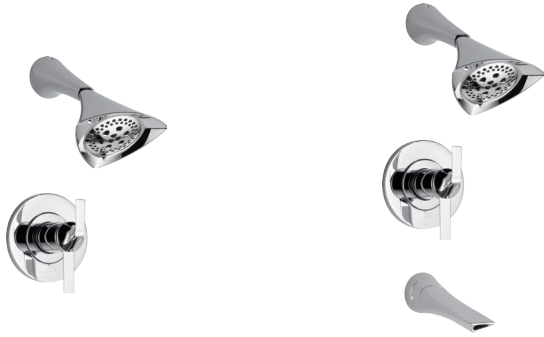

TUB/SHOWER AND ROUGH

HYDRATI™

THERMOSTATIC SHOWER ONLY
T60250-PC
MUST ORDER ROUGH SEPARATELY

THERMOSTATIC TUB/SHOWER
T60450-PC
MUST ORDER ROUGH SEPARATELY

MULTICHOICE®
UNIVERSAL ROUGH
R60000-UNBX