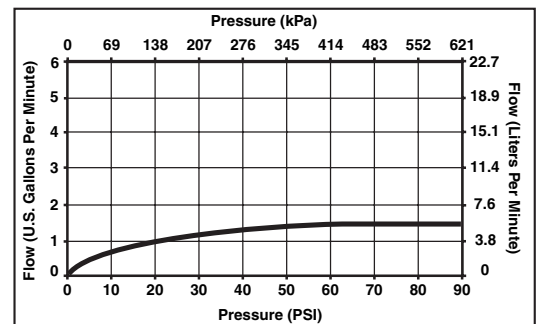

Delta reserves the right (1) to make changes in specifications and materials, and (2) to change or discontinue models, both without notice or obligation. Dimensions are for reference only. See current full-line price book or www.brizo.com for finish options and product availability.