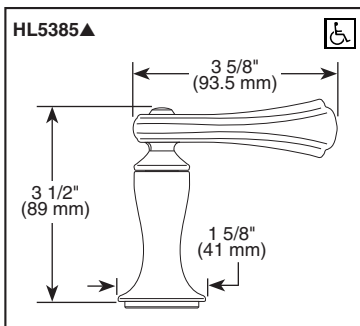

65385LF-▲LHP

Submitted Model No.: _____

Specific Features: _____

▲ Designate proper finish suffix

BRIZO®

WIDESPREAD LAVATORY FAUCETS

- Charlotte™ Bath Collection
- Two Handle Deck Mount
- 3 Hole Sink Applications
- 6"-16" Centers

STANDARD SPECIFICATIONS:

- Two handle lavatory faucet for concealed mounting on 3 hole applications.
- Widespread 6" to 16" centers.
- 5" (127 mm) long, 7 3/8" (186 mm) high rigid spout.
- LHP - Less Handle Program. See handle options below.
- Control mechanism shall be of the rotating ceramic cylinder type with 90° (1/4 turn) rotation.
- Metal drain with pop-up type fitting with plated flange and stopper.
- Maximum flow rate 1.5 gpm @ 60 PSI.