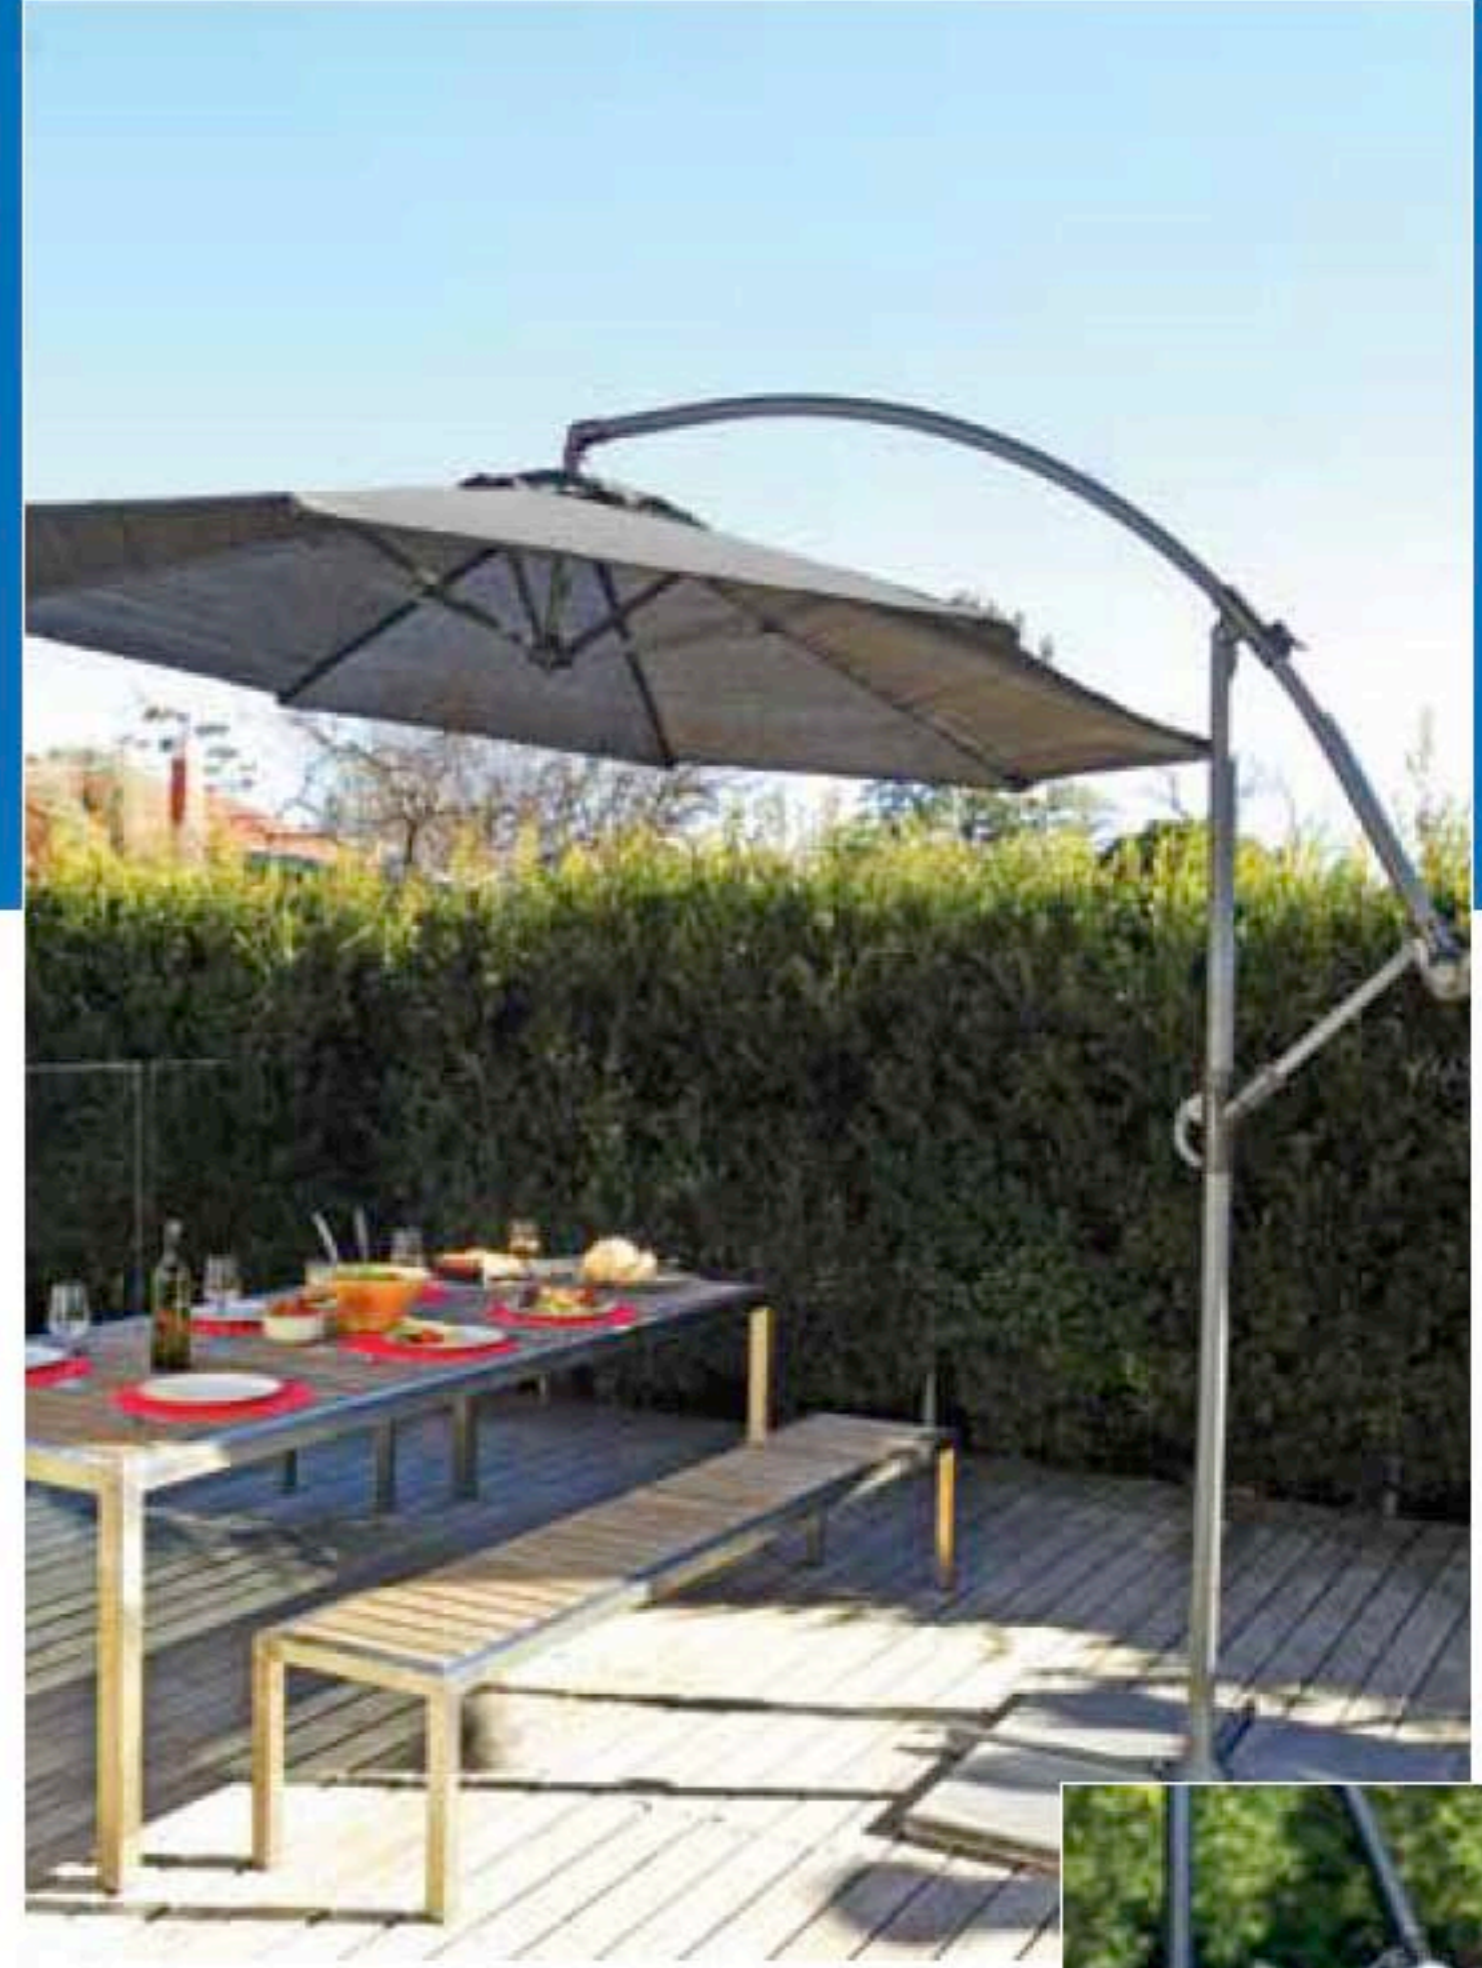

Aluminium Cantilever 3.0 m

With an easy to operate crank system and aluminium frame, this unit provides 90% UV block for optimum sun protection.

Pole Diameter: 48 mm x 63 mm (1⁷/₈"" x 2¹/₂"")
Canopy Size: 3.0 m (9'8"")
Product Code: 402631 Smoke 434144 Montecito

Product requires securing with pavers or deck screws (sold separately).