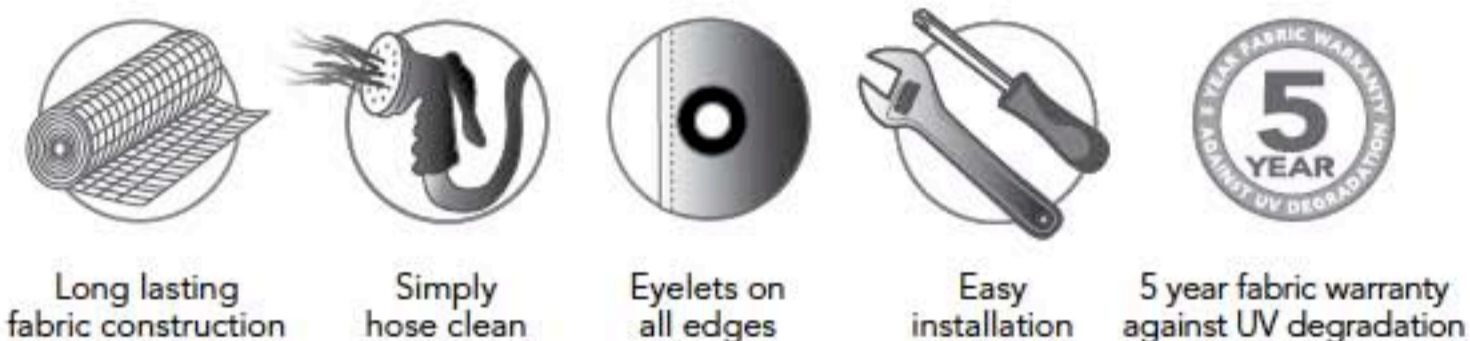

Coolaroo Garden Screen

With its unique long-lasting fabric construction Coolaroo Garden Screen is useful for covering fences and walls with a natural screen look. UV stabilised, Garden Screen will not fade or rot and is easy to roll up and store.

- Unique natural screen look
- UV stabilised, won't fade from outdoor exposure
- Won't harbour insects
- Won't rot
- Sewn eyelets across horizontal edges every 1 cm
- Brass eyelets every 30 cm on vertical edge
- Install using cable ties (not included)
- Easy to roll up and store

Sizes:
1.83 m x 3 m (6' x 10')