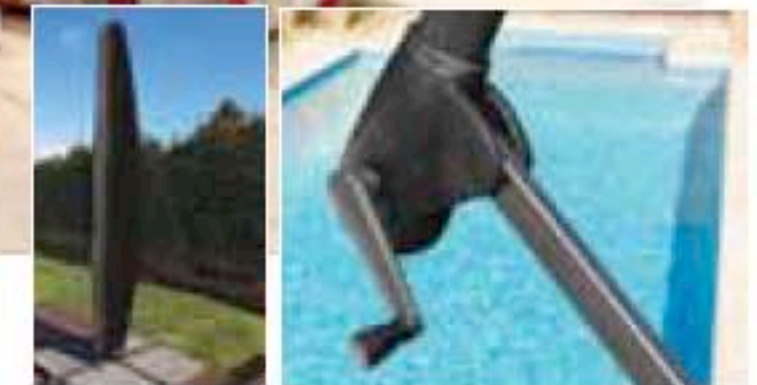

Featuring Xceltex™ for longlife, all-weather fabric performance and 360° rotating base for optimal versatility and sun protection.

Pole Diameter: 48 mm x 63 mm (1 7/8" x 2 1/2")
Canopy Size: 3.0 m (9'8")
Product Code: 448851

Product requires securing with pavers or deck screws (sold separately).