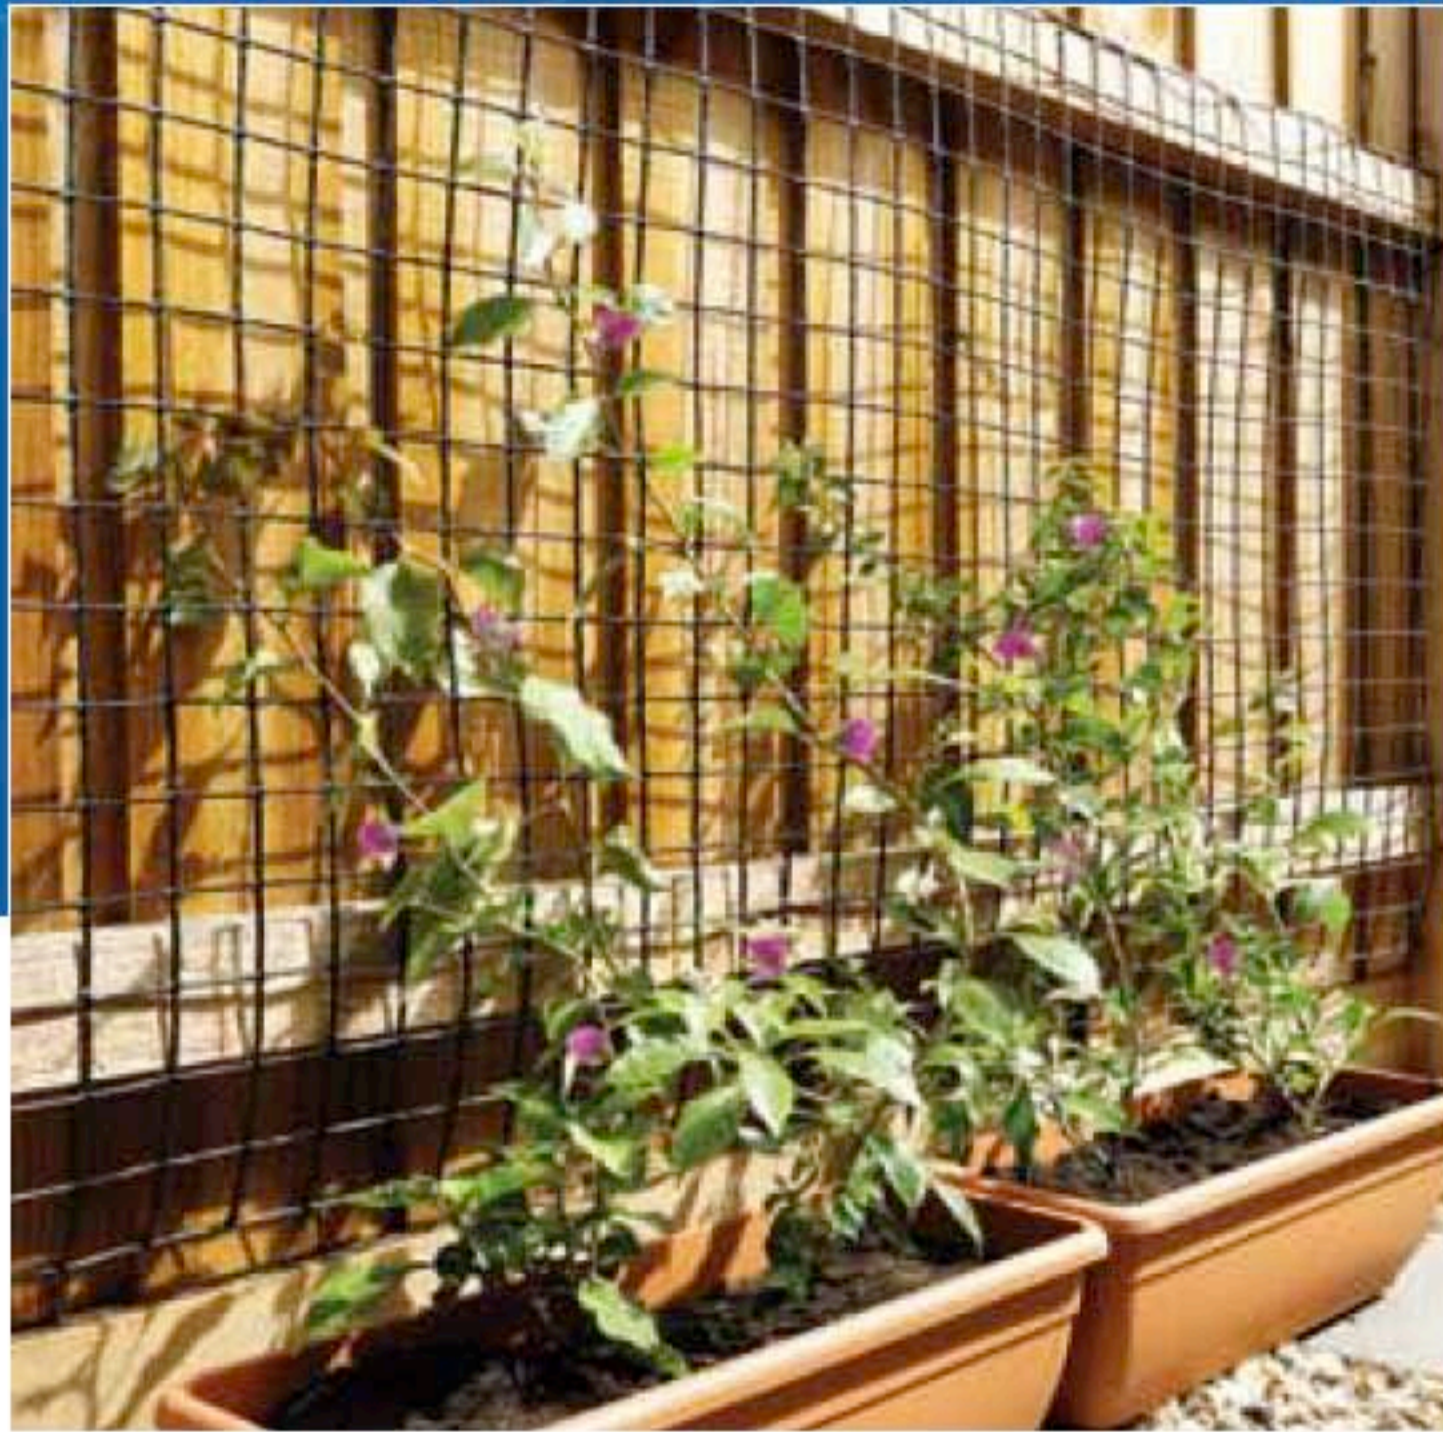

- Retards weed growth
- Allows water and air to flow through for healthy soil and plants
- Strong and durable woven fabric for easy installation and reliable performance
- Easy do-it-yourself installation

Coolaroo Birdnet

Coolaroo Birdnet is the best way to stop large and small birds from attacking your precious fruit or flowers. 100% UV stabilised and knitted for maximum strength, Birdnet can be re-used year after year with no chance of rotting. Birdnet is also available in cut lengths off the roll and in convenient prepack sizes.

Coolaroo Trellis

Won't rust
or corrode

Long
lasting

Easy
installation

Great for encouraging climbing trees and shrubs, Coolaroo Trellis can also be used for garden fencing, tree and plant guarding, even animal and pet pens. Available in green, brown and black. Coolaroo Trellis is easy to install and has many other uses.