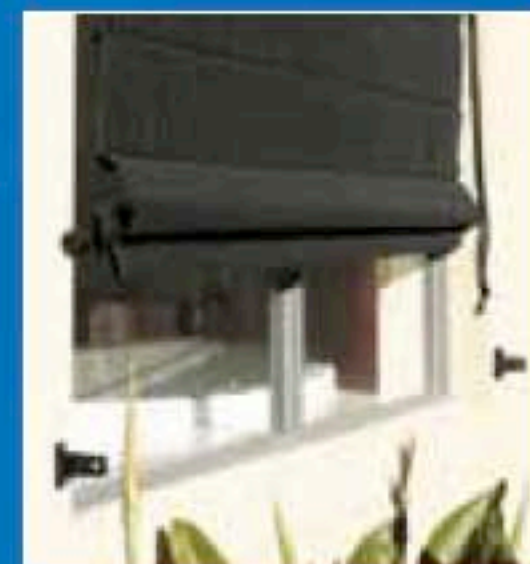

Up to 100% UV Block

Fabric won't shrink

Breathes to keep you cooler

Saves energy

Easy installation

Simply hose clean

Environmentally Friendly fabric

Marine grade fittings