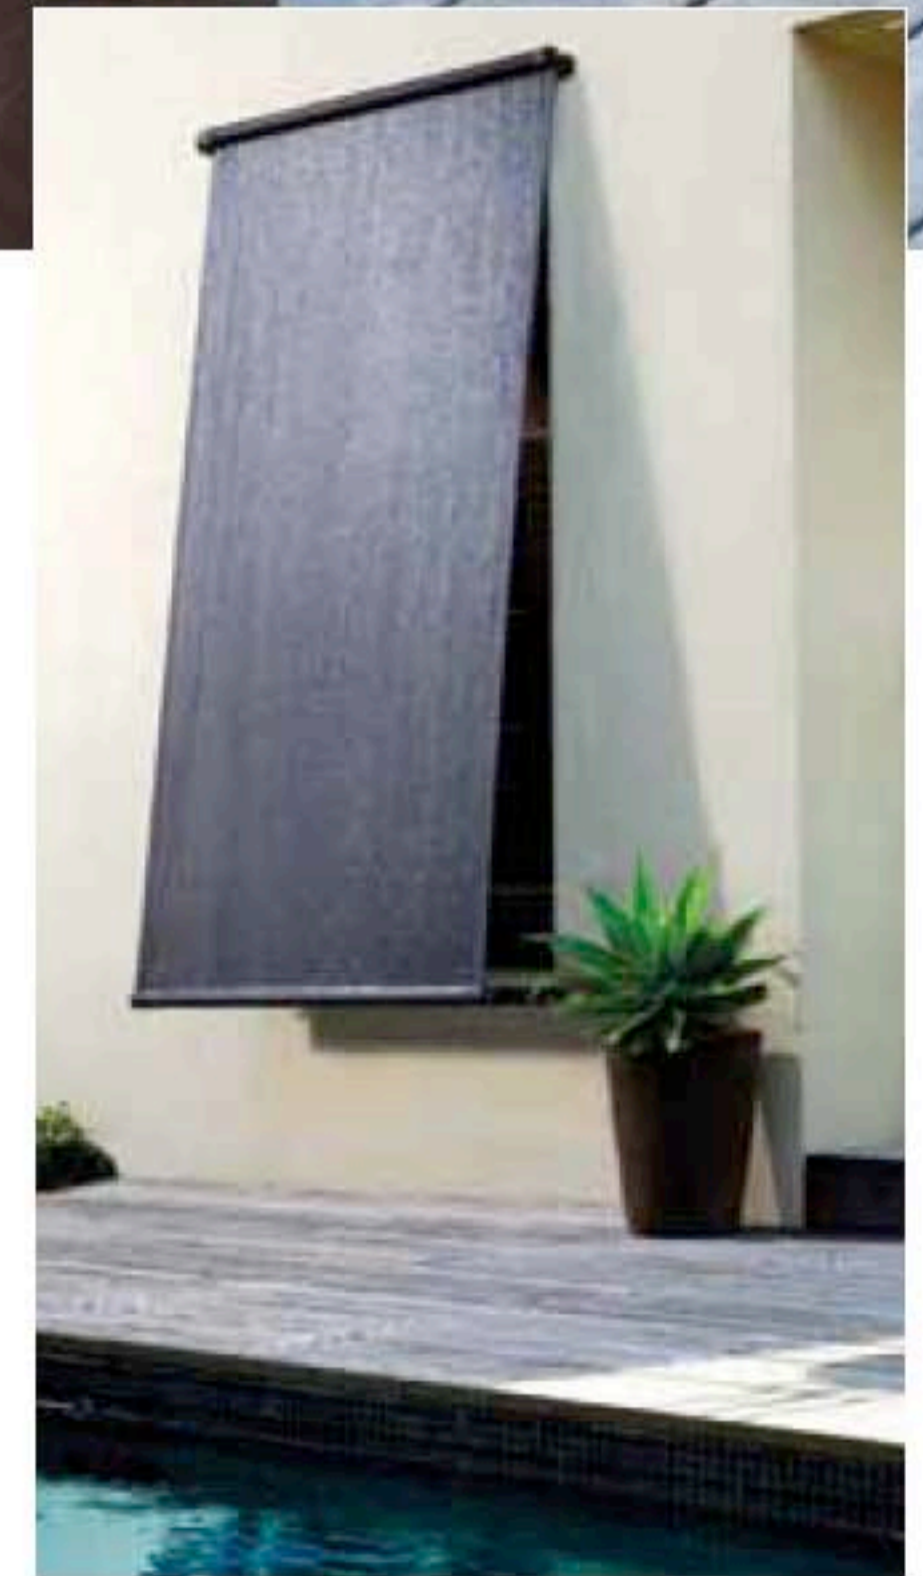

Up to
90% UV Block

Breathes to
keep you cooler

Simply
hose clean

Easy
installation

5 year fabric warranty
against UV degradation

Pull-down ring for
easy adjustment

Heavy duty
spring retractor

Coolaroo Exterior Retractable Window Shades provide a stylish finish to your home.

- Easy to use retractable system
- Increases household energy efficiency
- Provides up to 90% UV block
- Reduces temperature by up to 32% compared to direct sunlight *Independently tested by CSIRO*
- 'Breathes' by letting cooling breezes flow through
- Durable fabric resists tearing, fraying, mould and mildew
- Protects interior furnishings from sun fade
- Provides privacy
- Allows outside visibility
- Colour-coordinated head and base rails
- Fixing accessories and instructions included
- Easy to clean
- Easy installation

Colour-coordinated
extended brackets
for an angled shade

Sizes:

- 1.2 m x 2.1 m (4' x 7')
- 1.5 m x 2.1 m (5' x 7')
- 1.8 m x 2.1 m (6' x 7')
- 2.1 m x 2.1 m (7' x 7')
- 2.4 m x 2.1 m (8' x 7')