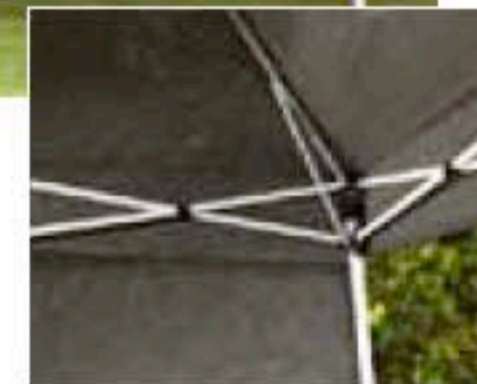

Pop up portable shade protection sets up easily in minutes - no tools required.

Colour: Montecito
Frame: Steel
Peak Height: 2.89 m (9'5")
Walk-in: 1.9 m (6'2")
Base Size: 3.0 x 3.0 m (9.8' x 9.8')
Canopy Size: 3.0 x 3.0 m (9.8' x 9.8')
Shade Area: 7 sqm (23 sqf)
Product Code: 450656