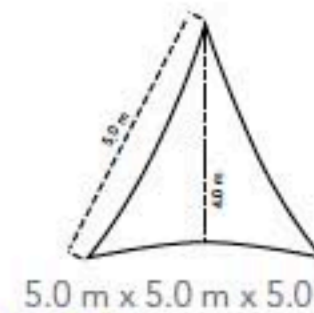

Grey

Beige

Quality Grade fabric

Available sizes:

Coolaroo

Window Shades

Exterior Roll Up

Up to
90% UV Block