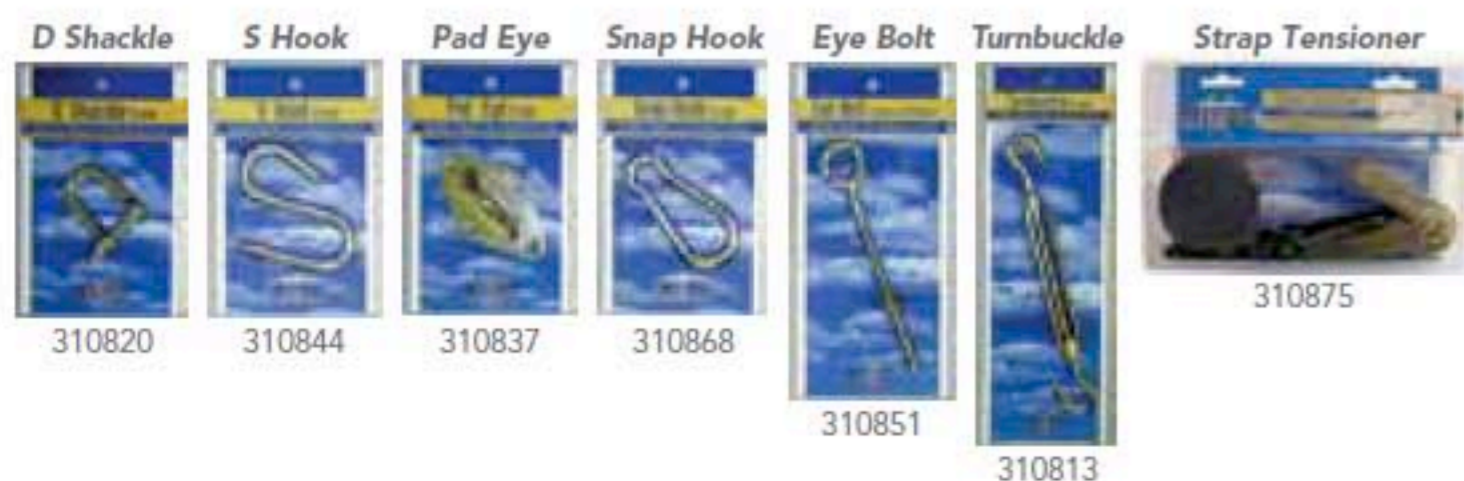

Extreme Shade Sails

Up to 90% UV Block

Breathes to keep you cooler

Simply hose clean

10 year fabric warranty against UV degradation

Commercial grade fabric

Marine grade fittings

Available sizes:

Ocean Blue

Charcoal

Desert Sand

Mist