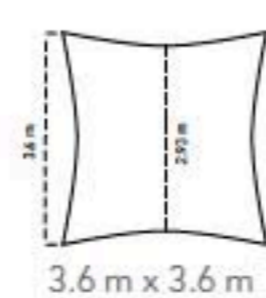

Quality Grade fabric

Available sizes: