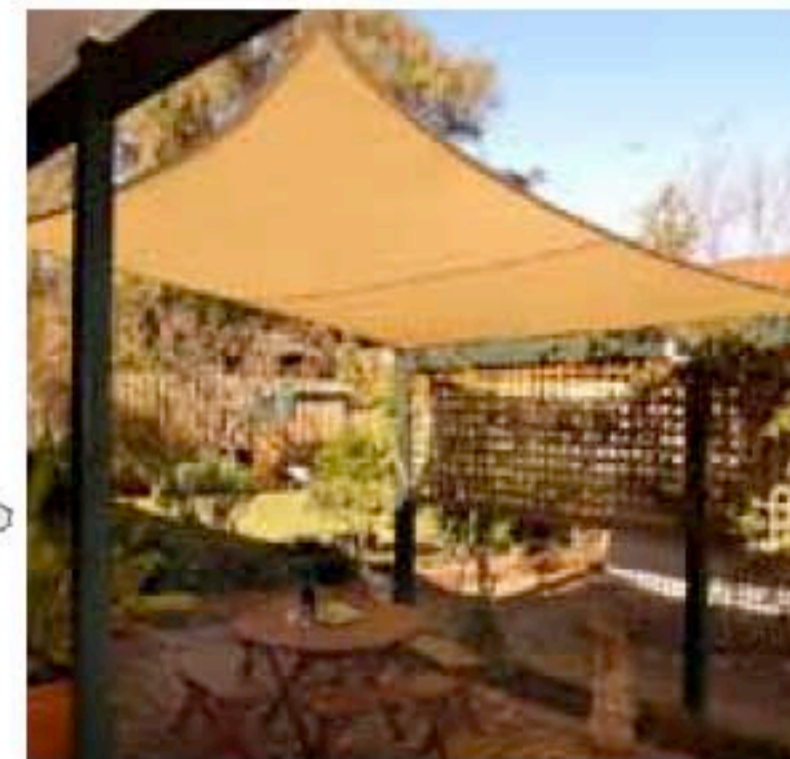

Handy Shade Sails

Simply hose clean

1 year fabric warranty against UV degradation

Up to 90% UV Block

Breathes to keep you cooler