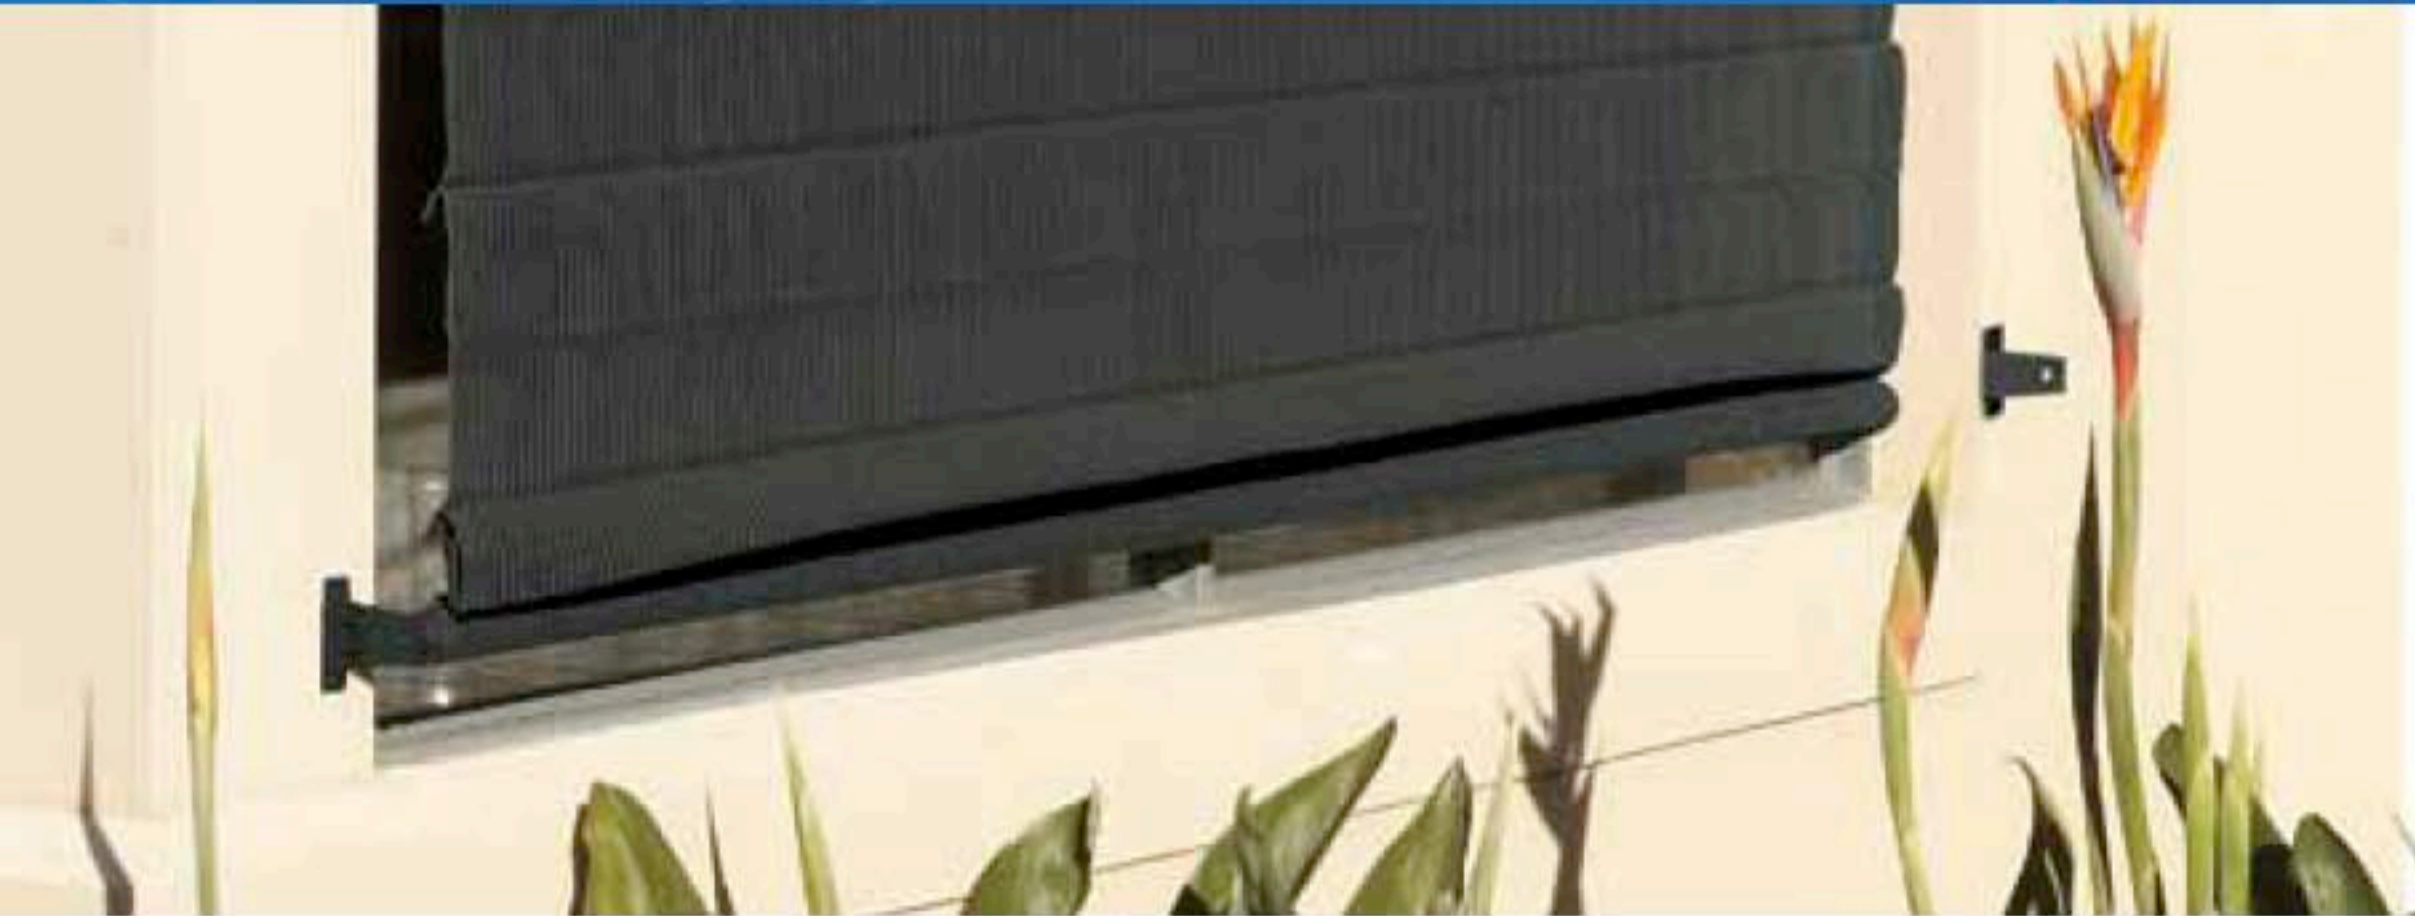

Coolaroo

Window Shades

Exterior Roman Shades

Up to
90% UV Block

Breathes to
keep you cooler

Simply
hose clean

Easy
installation

5 year fabric warranty
against UV degradation

Coolaroo Exterior Roman Shades combines our knitted fabric with the classic design of roman shades for a stylish and unique addition to your home.

- Unique Exterior Roman shade styling
- Matching valance included to conceal rolled up blind
- Increases household energy efficiency
- Reduces temperature by up to 32% compared to direct sunlight *Independently tested by CSIRO*
- Breathes by letting cooling breezes flow through
- Protects interior furnishings from sun fade
- Provides privacy, while allowing outside visibility
- Colour-coordinated head and base rails
- Colour-coordinated base brackets included
- Fixing accessories and instructions included
- Easy to clean
- Easy installation

Sizes:

- 1.8 m x 1.8 m (6' x 6')
- 2.1 m x 1.8 m (7' x 6')
- 2.4 m x 1.8 m (8' x 6')