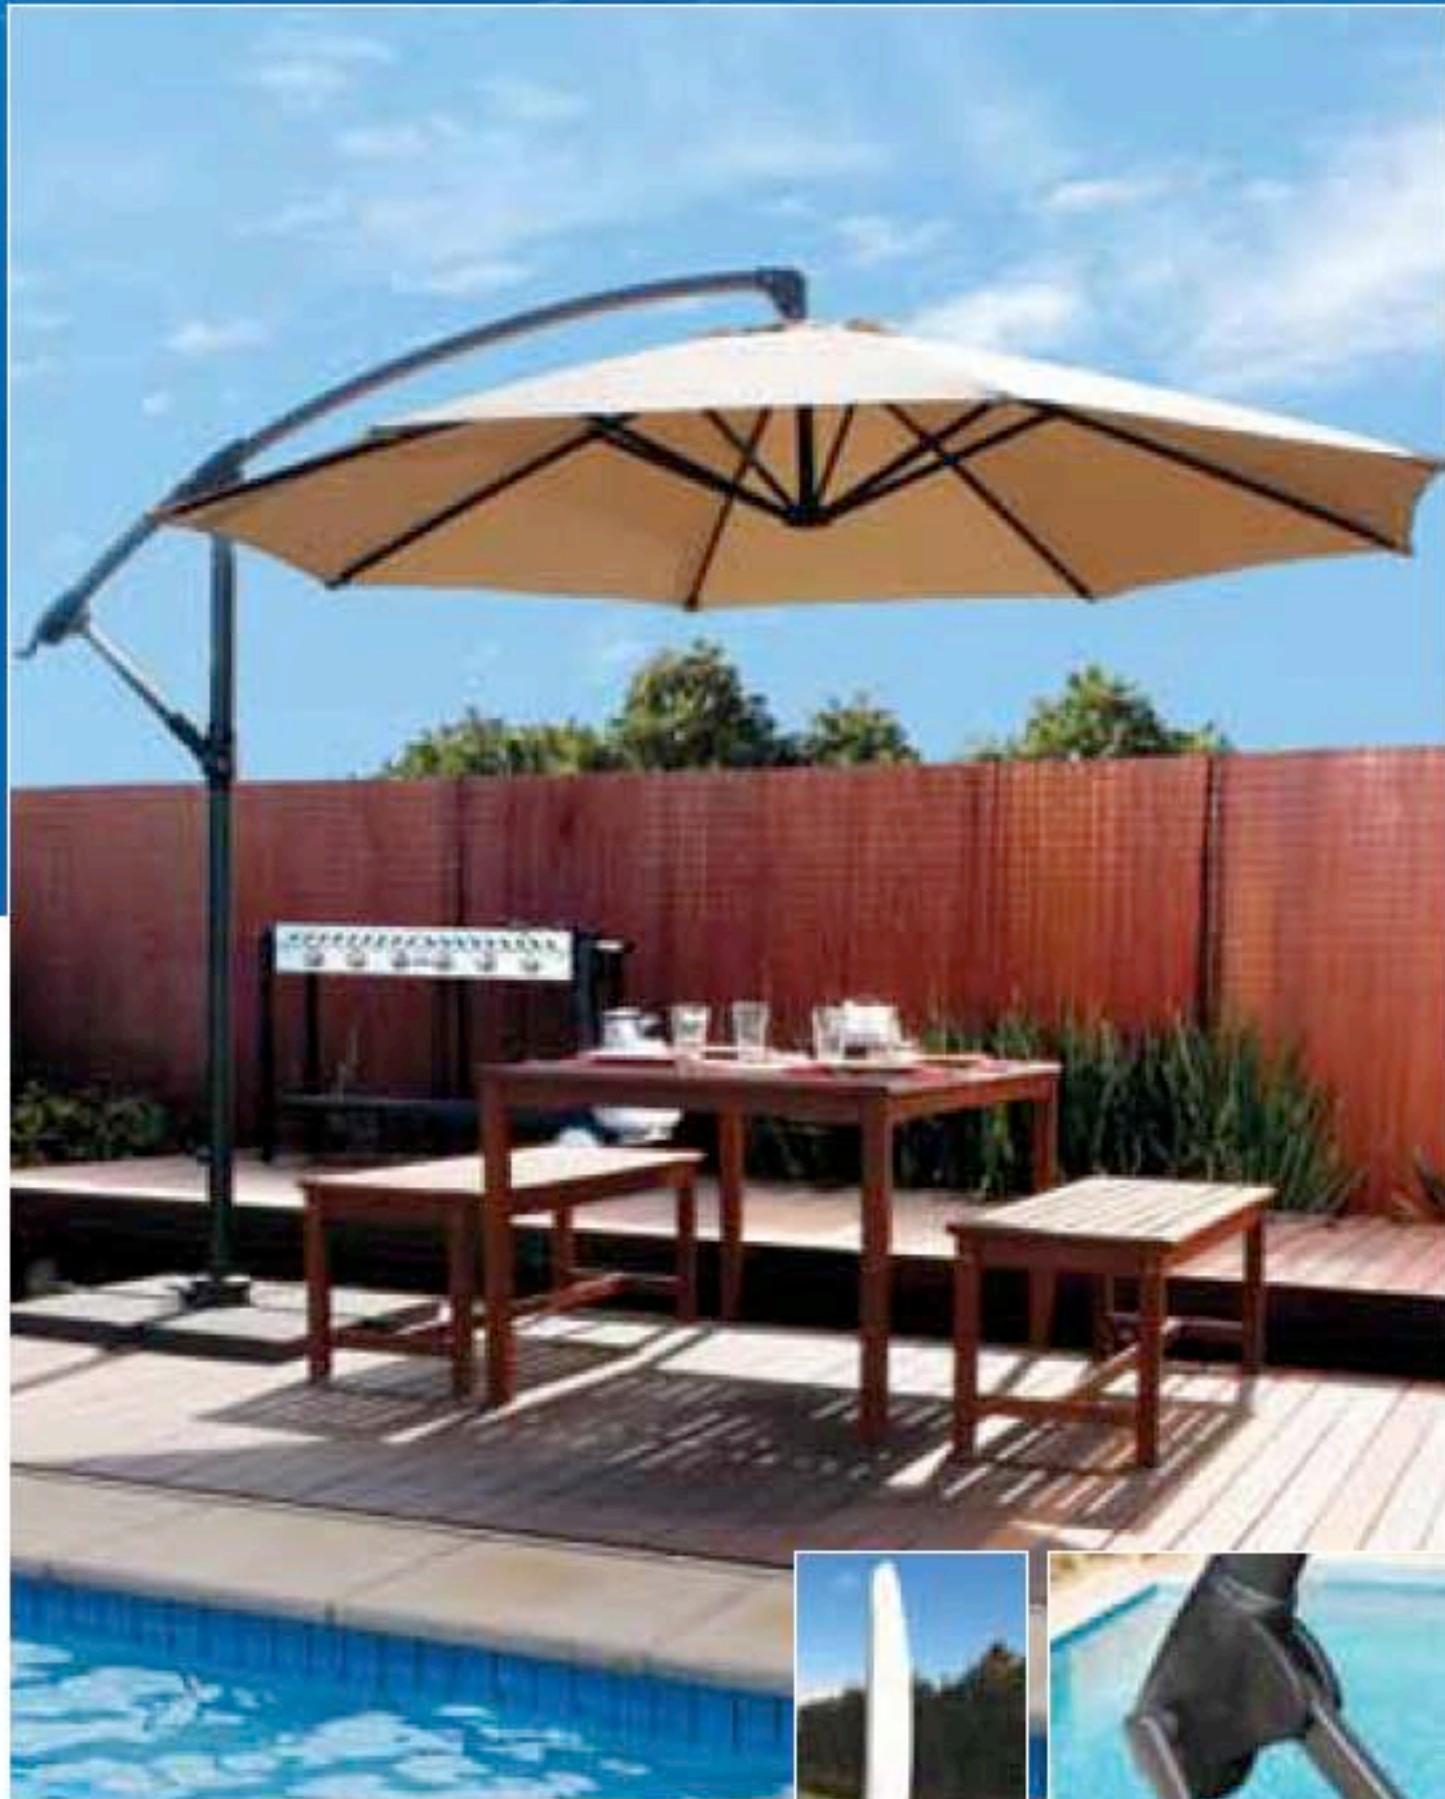

Coolaroo Umbrellas

Aluminium Cantilever 3.0 m with Xceltex™