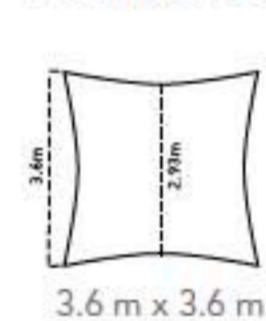

Marine grade fittings

Available sizes:

Ocean Blue