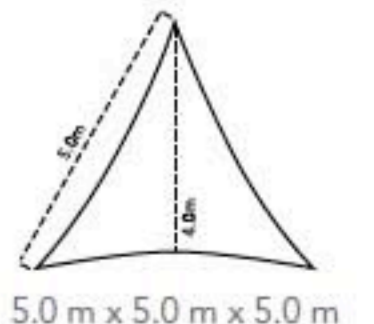

Coolaroo Shade Sails

Create a stylish outdoor haven with a Coolaroo architectural Shade Sail. Coolaroo Shade Sails are designed with commercial grade shade fabric and

quality components to stand the test of time.

- Heavy duty commercial grade fabric for extra strength
- Significantly reduces temperature compared to direct sunlight
- 'Breathes' by letting cooling breezes flow through
- Heat treated to minimise shrinkage
- Complete with quality marine grade 316 stainless steel Delta Rings on corners
- Easy to clean

For the best finish choose from the range of Coolaroo stainless steel fixing accessories to ensure a quality installation.

Extreme Shade Sails

Up to 90% UV Block

Breathes to keep you cooler

Simply hose clean

10 year fabric warranty against UV degradation

Commercial grade fabric

Marine grade fittings

Available sizes:

Ocean Blue

Charcoal

Desert Sand

Mist