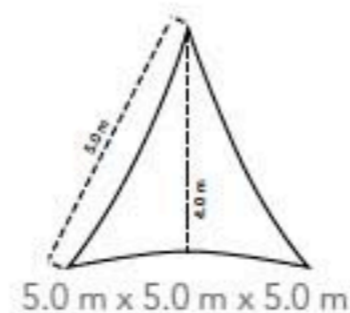

High Quality fabric won't shrink

Marine grade fittings

Available sizes:

Handy Shade Sails

Simply hose clean

1 year fabric warranty against UV degradation

Up to 90% UV Block

Breathes to keep you cooler