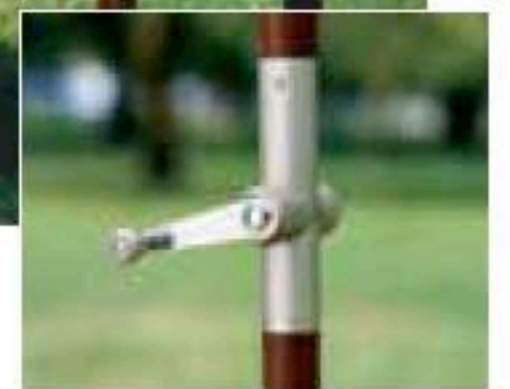

Product Code: 402464

Stand not included. Waterproof cover available.

Smoke

Timber Round 2.7 m

Round market umbrella featuring a smooth

and easy-to-operate wind-up action crank handle and champagne anodised fittings.

Pole Diameter: 35 mm (1¹/₂")

Canopy Size: 2.7 m (8'8")

Product Code: 402525

Stand not included. Waterproof cover available.

Natural

Coolaroo Umbrellas

90%
UV Block

Breathes to
keep you cooler

Simply
hose clean

5 year fabric warranty
against UV degradation

Beach Umbrellas

Catch the shade no matter what the sun's position is with the Coolaroo range of Beach Umbrellas. Simply tilt the canopy to stay cool and protected. Features longlife Coolaroo fabric cover and powdercoated steel frame with tilt.

Canopy Size: 1.85 m (6')
Pole Diameter: 32 mm (1 1/4")
Product Code: 317218

Red/White

Blue/Orange

Blue/Green

Blue/Red

Gazebo & Umbrella Accessories

Waterproof Gazebo Covers

Made from high-quality polyethylene and specially designed with stitched-in side edging and legs. Install in seconds, on its own or over the top of your Coolaroo cover. Available on selected models.