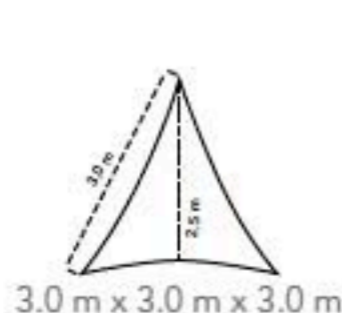

High Quality fabric won't shrink

Marine grade fittings

Available sizes:

Handy Shade Sails

Simply hose clean

1 year fabric warranty against UV degradation

Up to 90% UV Block

Breathes to keep you cooler