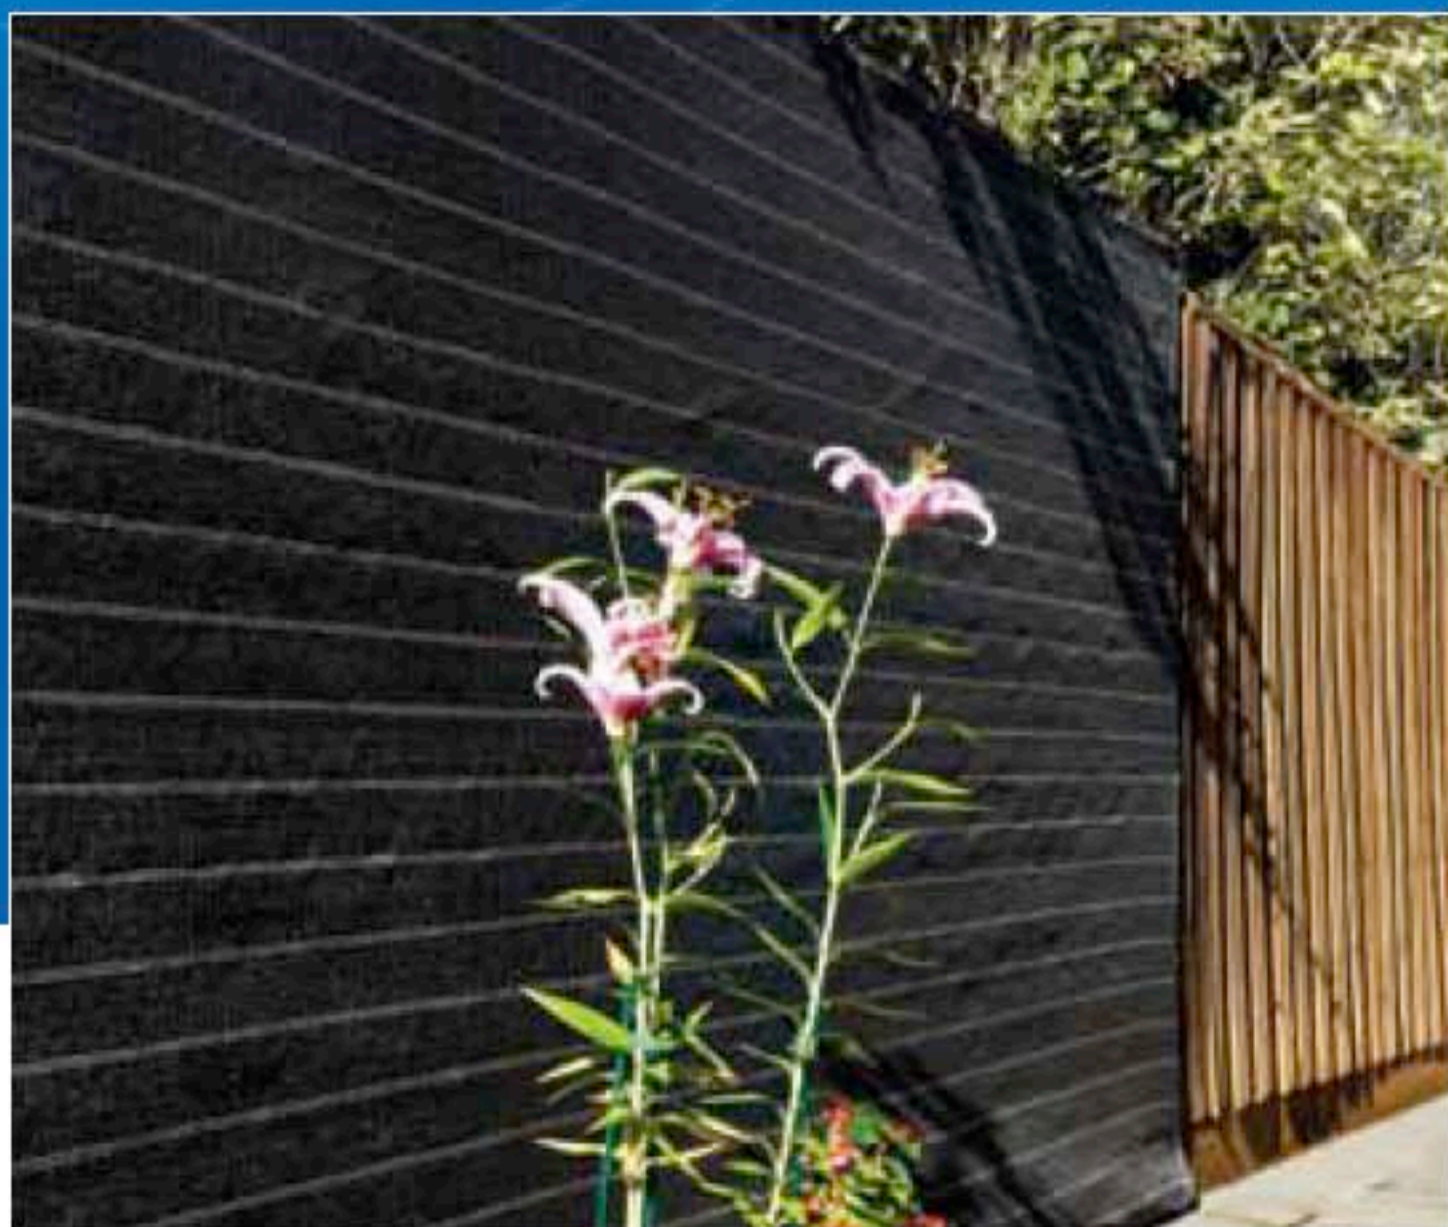

Coolaroo Garden Screen

With its unique long-lasting fabric construction Coolaroo Garden Screen is useful for covering fences and walls with a natural screen look. UV stabilised, Garden Screen will not fade or rot and is easy to roll up and store.

- Unique natural screen look
- UV stabilised, won't fade from outdoor exposure
- Won't harbour insects
- Won't rot
- Sewn eyelets across horizontal edges every 1 cm
- Brass eyelets every 30 cm on vertical edge
- Install using cable ties (not included)
- Easy to roll up and store

Sizes:
1.83 m x 3 m (6' x 10')