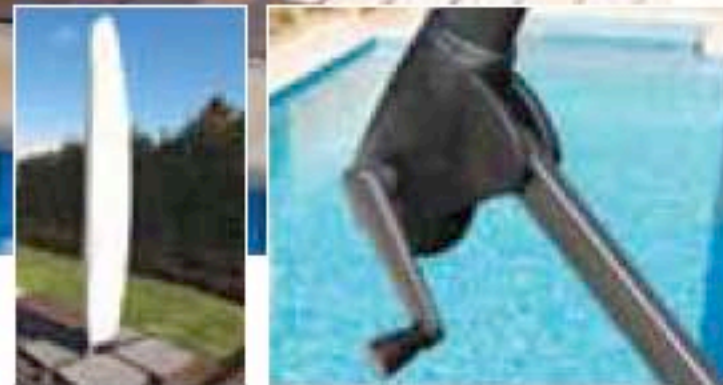

Montecito

Base Size: 3.05 x 3.05 m (10' x 10')
 Canopy Size: 2.64 x 2.64 m (8'6" x 8'6")
 Shade Area: 6.9 sqm (74 sqf) Product Code: 399801

Practical and portable this steel-framed Gazebo is ideal for any outdoor event, the park, or that big sporting event.

Waterproof covers and side panels available.

Coolaroo Umbrellas

Aluminium Cantilever 3.0 m with Xceltex™

Featuring Xceltex™ for longlife, all-weather fabric performance and 360° rotating base for optimal versatility and sun protection.