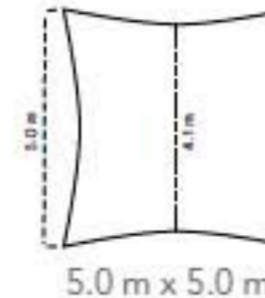

Grey

Beige

Quality Grade fabric

Available sizes:

Coolaroo

Window Shades

Exterior Roll Up

Up to
90% UV Block