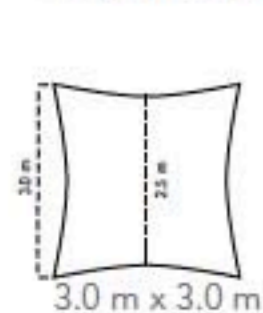

Marine grade fittings

Available sizes: