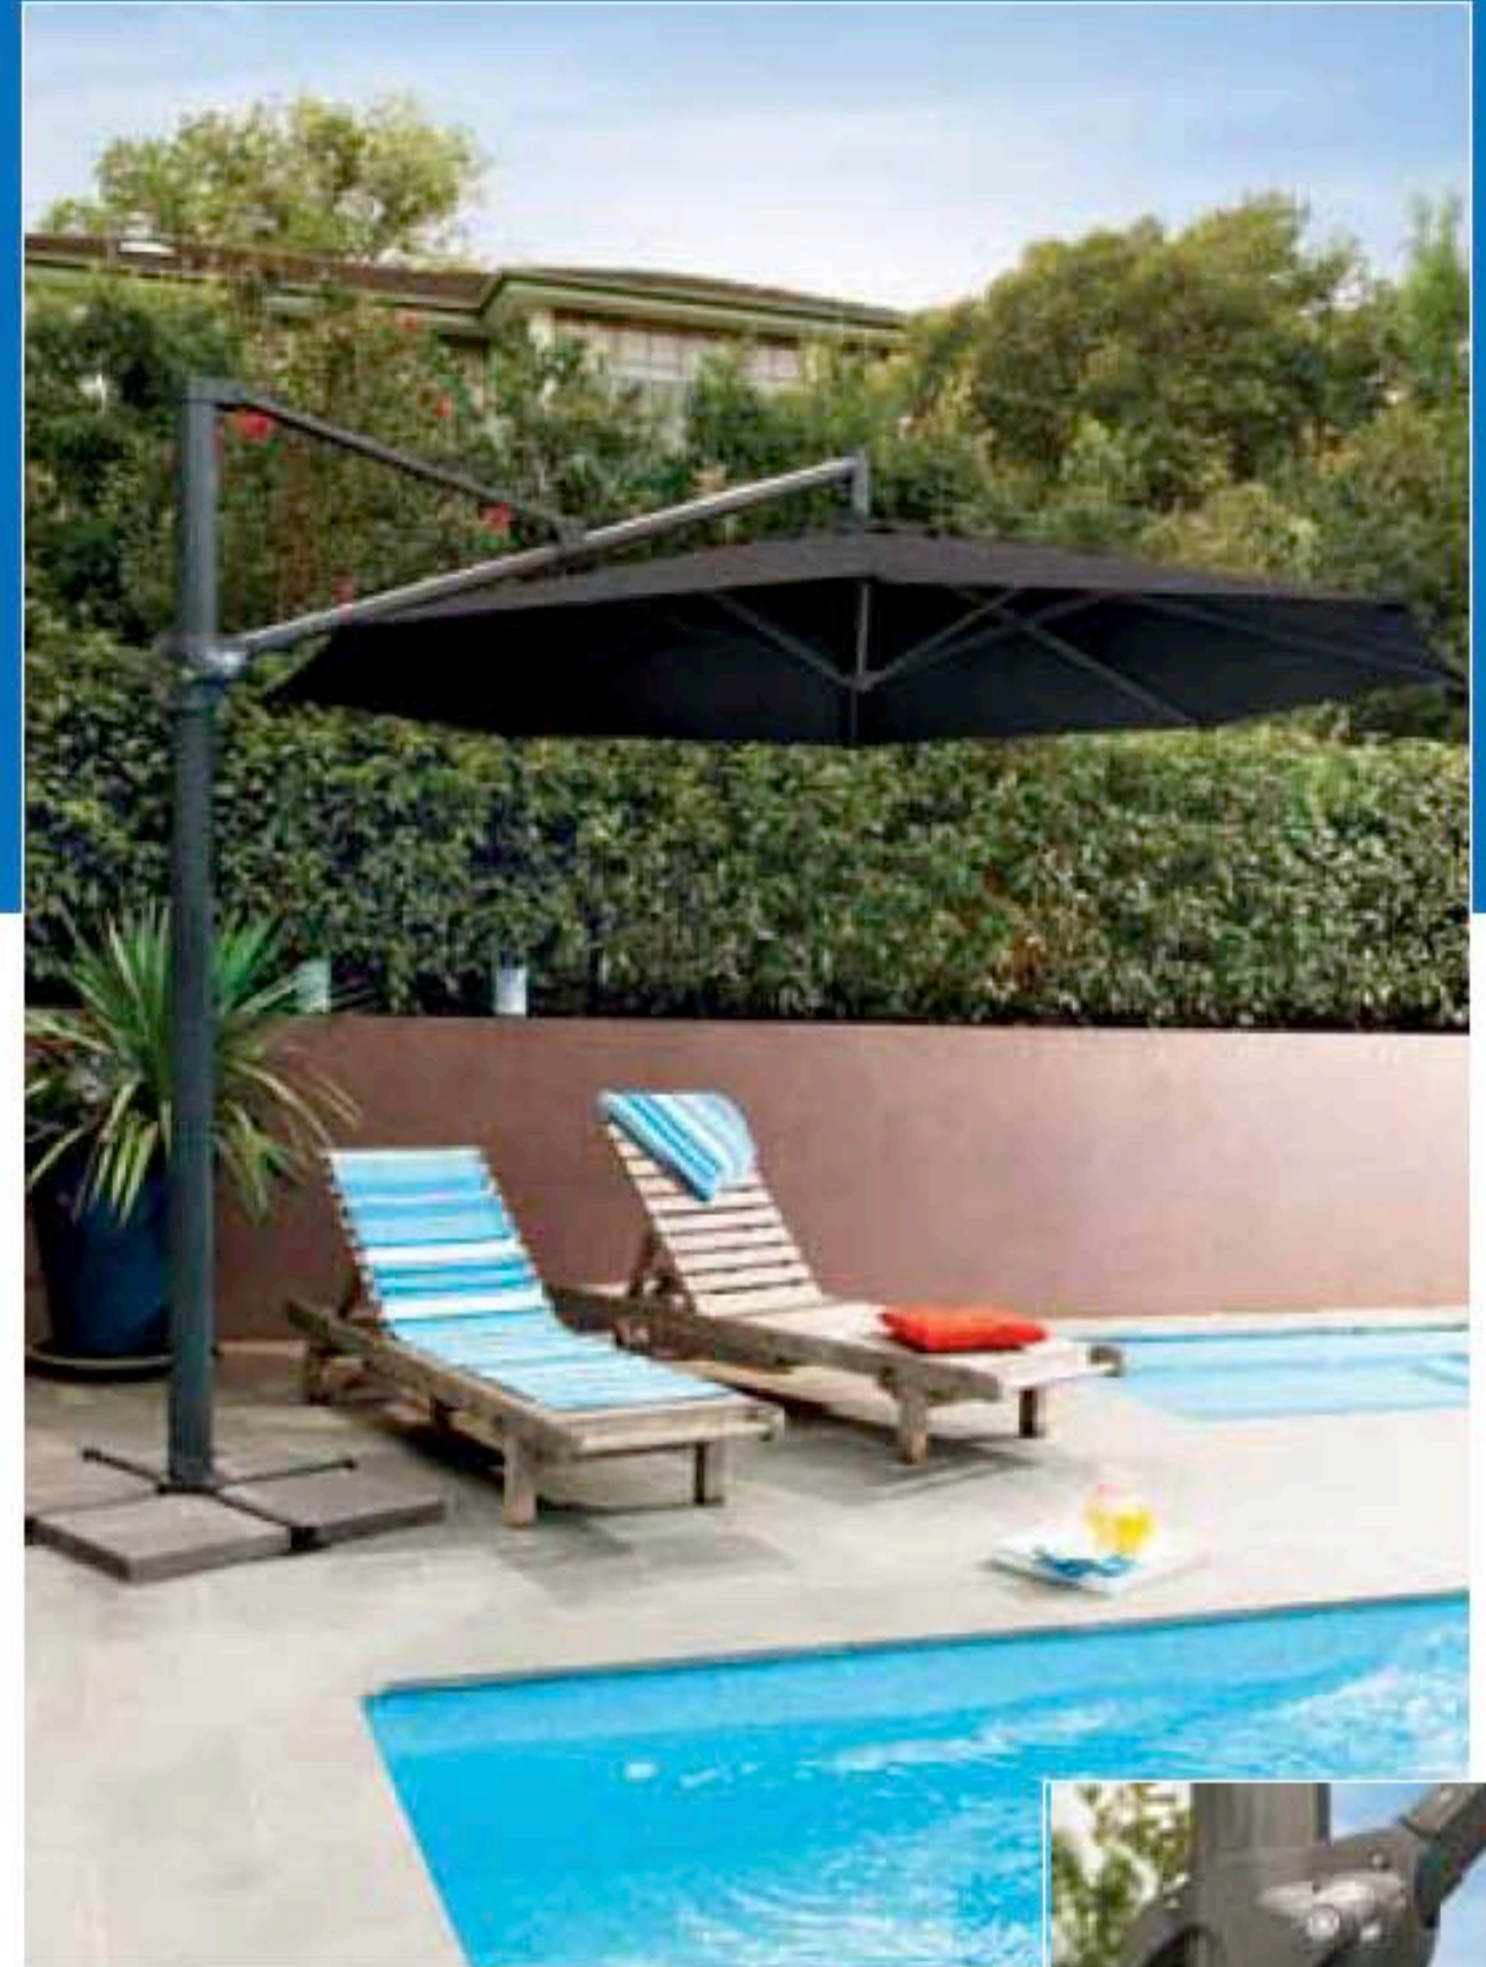

Deluxe Aluminium Cantilever 3.3 m with Xceltex™

Durable powder-coated aluminium frame with 360° rotating base for versatility. With adjustable canopy angle and easy slide push-up handle.

Pole Diameter: 78 mm x 100 mm (3" x 3¾")
Canopy Size: 3.3 m (10'8")
Product Code: 448707

Product requires securing with pavers or deck screws (sold separately).

Xceltex™ Black