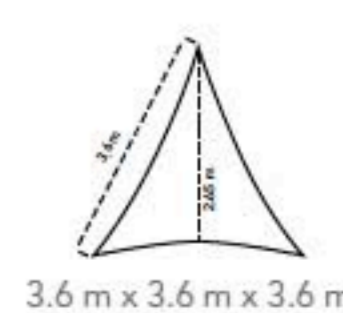

Grey

Beige

Quality Grade fabric

Available sizes:

Coolaroo

Window Shades

Exterior Roll Up

Up to
90% UV Block