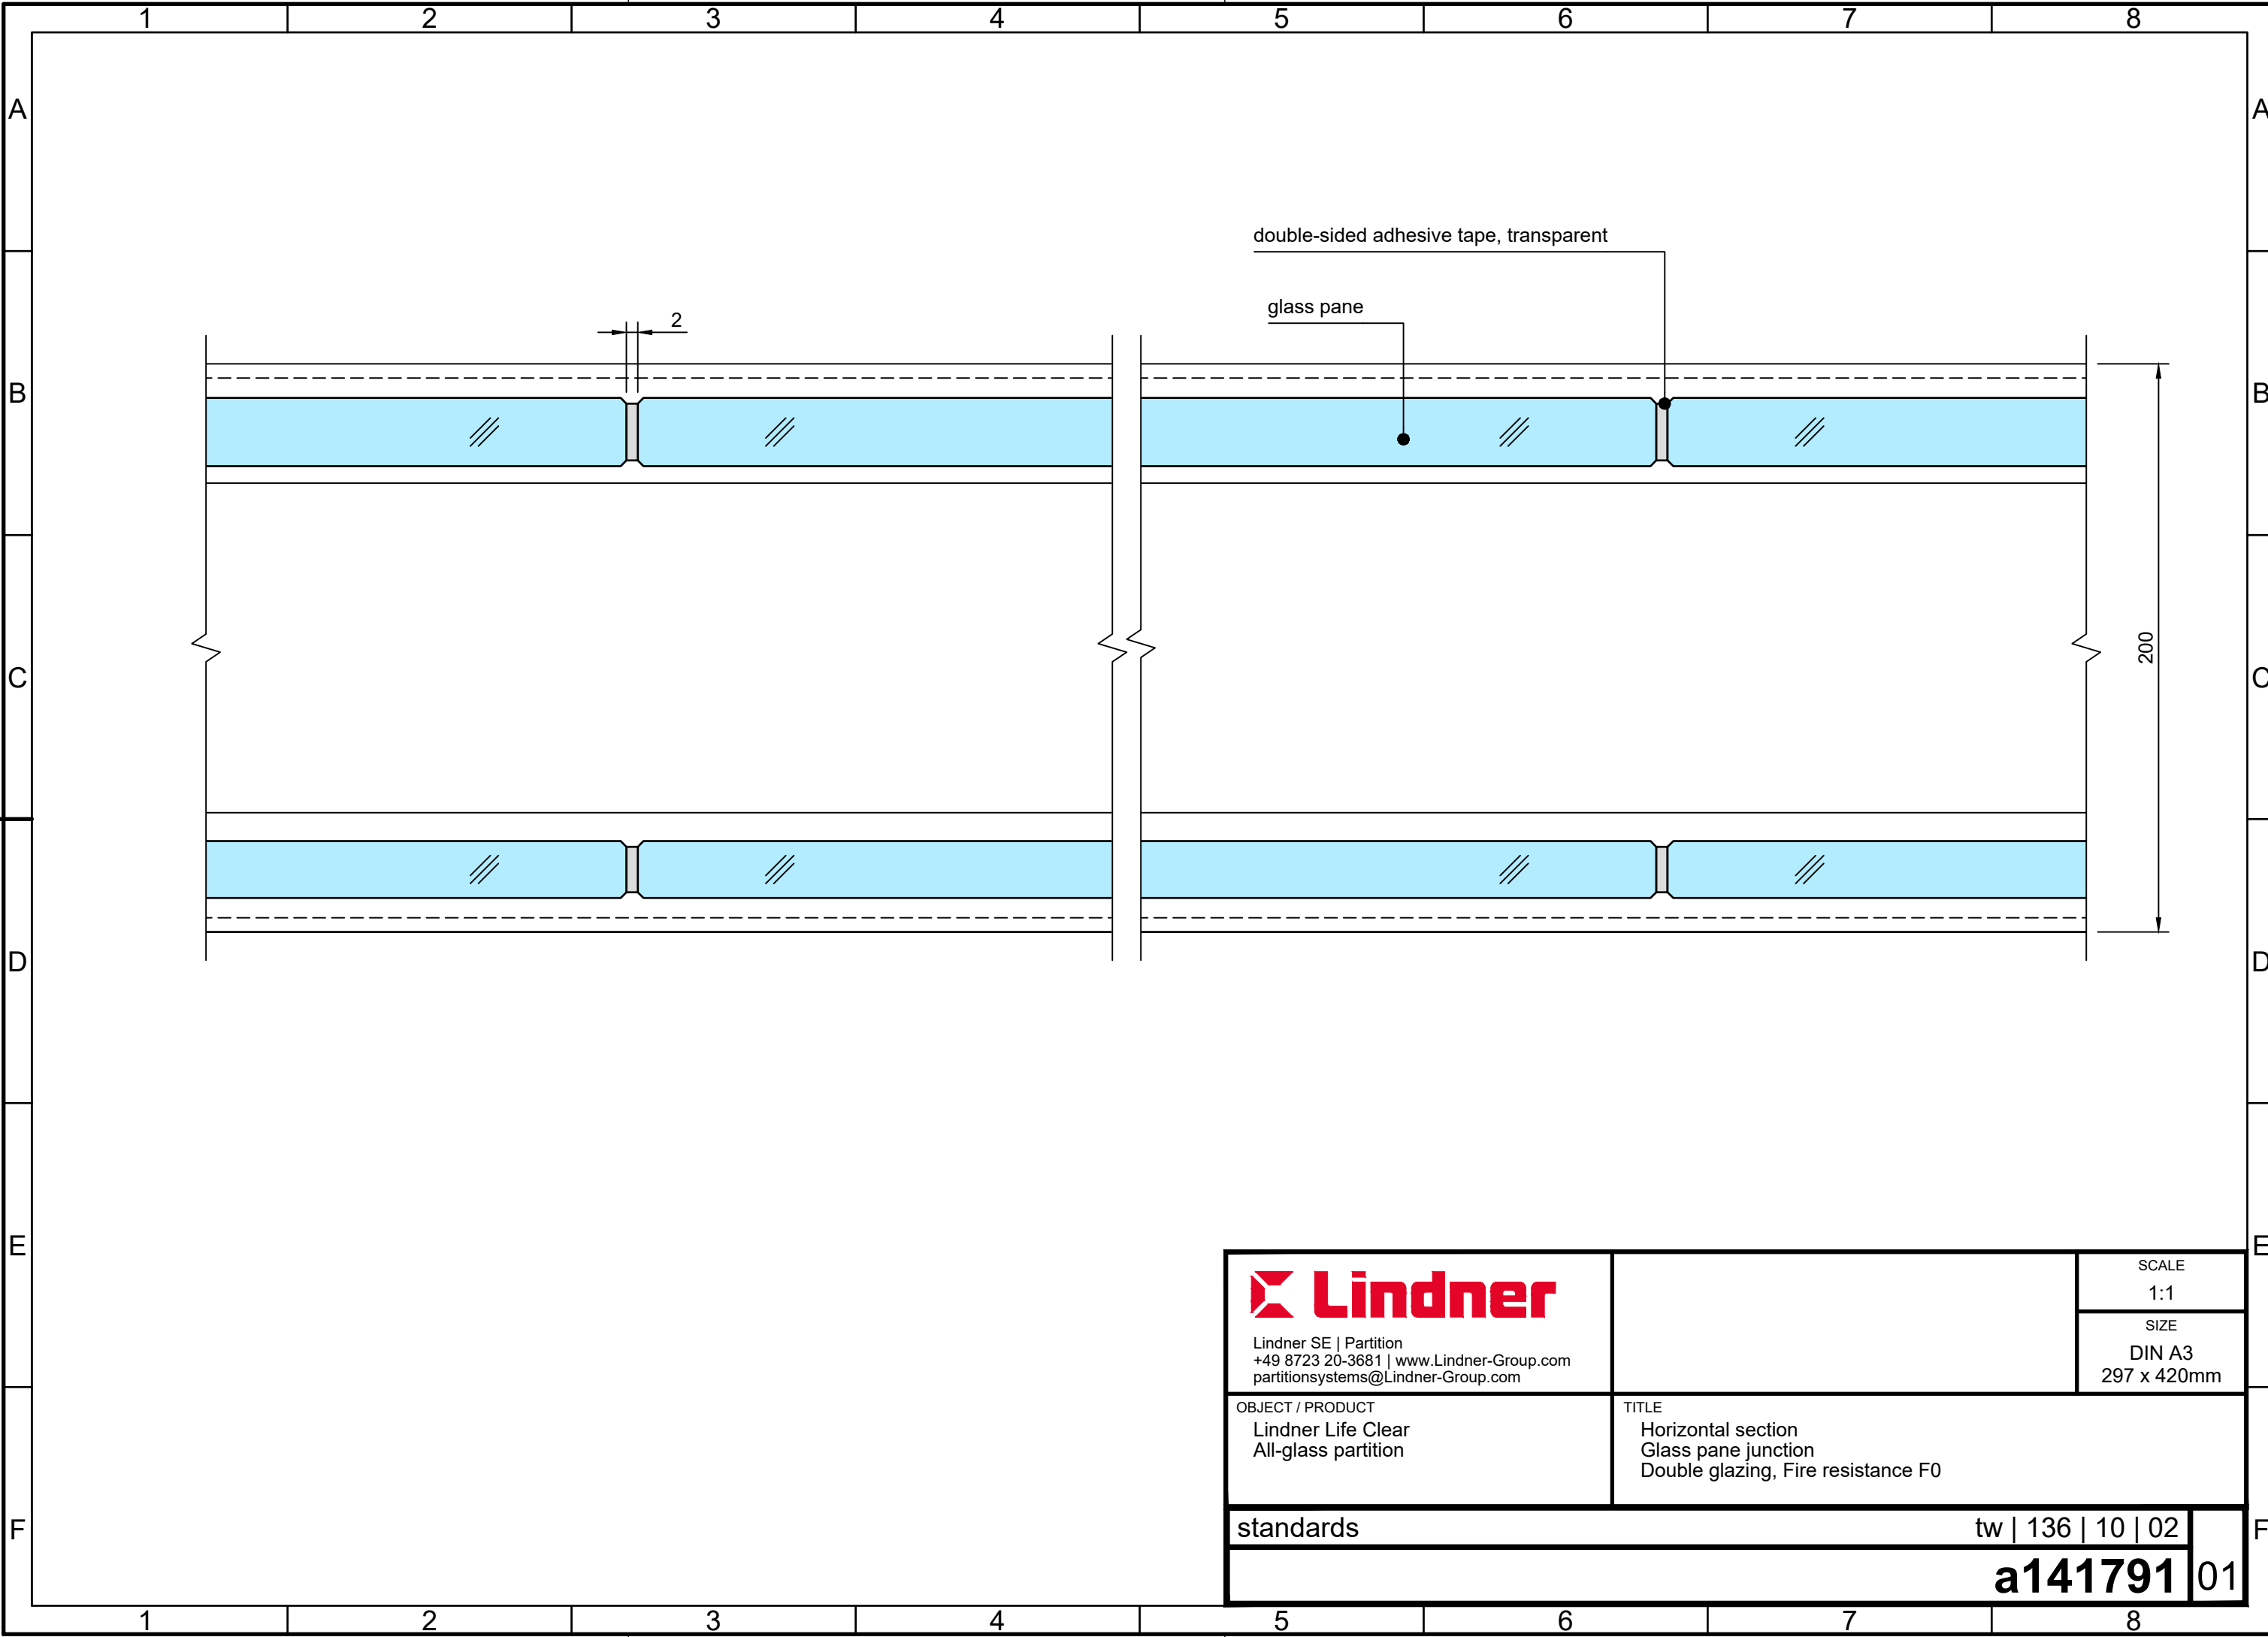

Schutzvermerk nach DIN ISO 16016 beachten!
Protection note DIN ISO 16016 to be observed!

 Lindner SE Partition +49 8723 20-3681 www.Lindner-Group.com partitionsystems@Lindner-Group.com	SCALE	1:1
	SIZE	DIN A3 297 x 420mm
OBJECT / PRODUCT	TITLE	
Lindner Life Clear All-glass partition	Horizontal section Glass pane junction Double glazing, Fire resistance F0	
standards	tw 136 10 02	
a141791		01