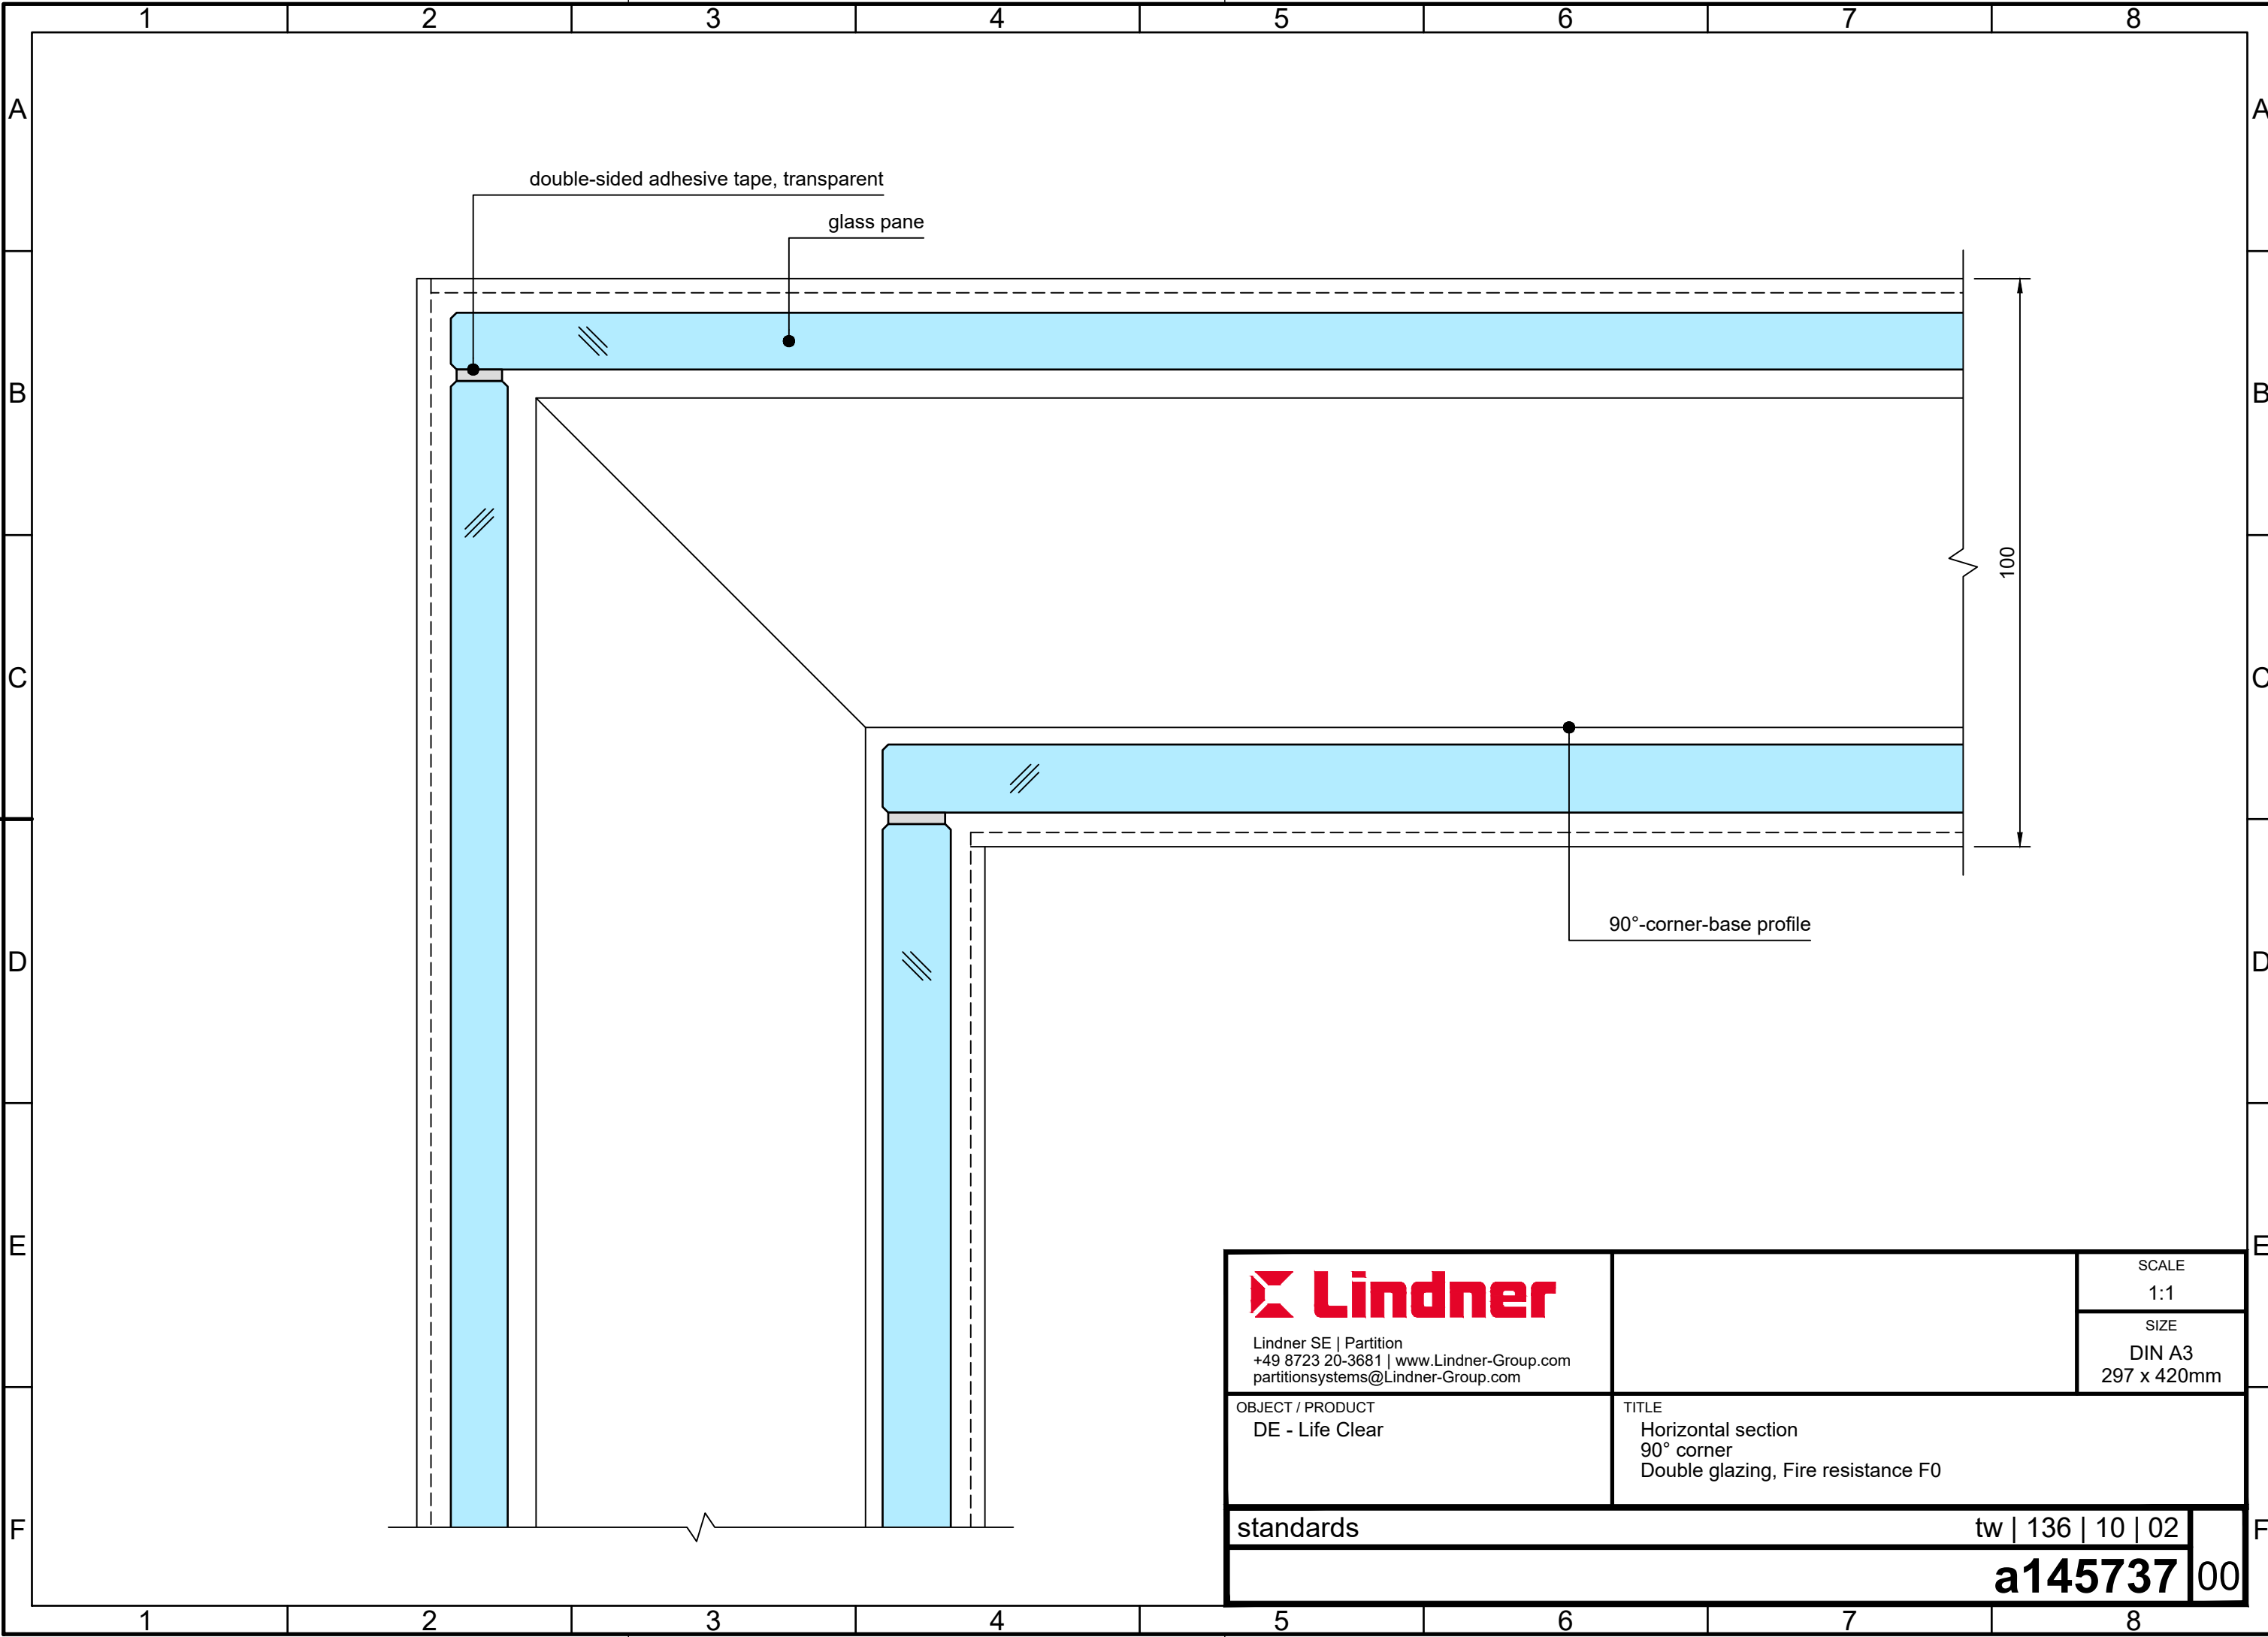

Schutzvermerk nach DIN ISO 16016 beachten!
Protection note DIN ISO 16016 to be observed!

 Lindner SE Partition +49 8723 20-3681 www.Lindner-Group.com partitionsystems@Lindner-Group.com	SCALE 1:1
	SIZE DIN A3 297 x 420mm
OBJECT / PRODUCT DE - Life Clear	TITLE Horizontal section 90° corner Double glazing, Fire resistance F0
standards	tw 136 10 02
a145737 00	