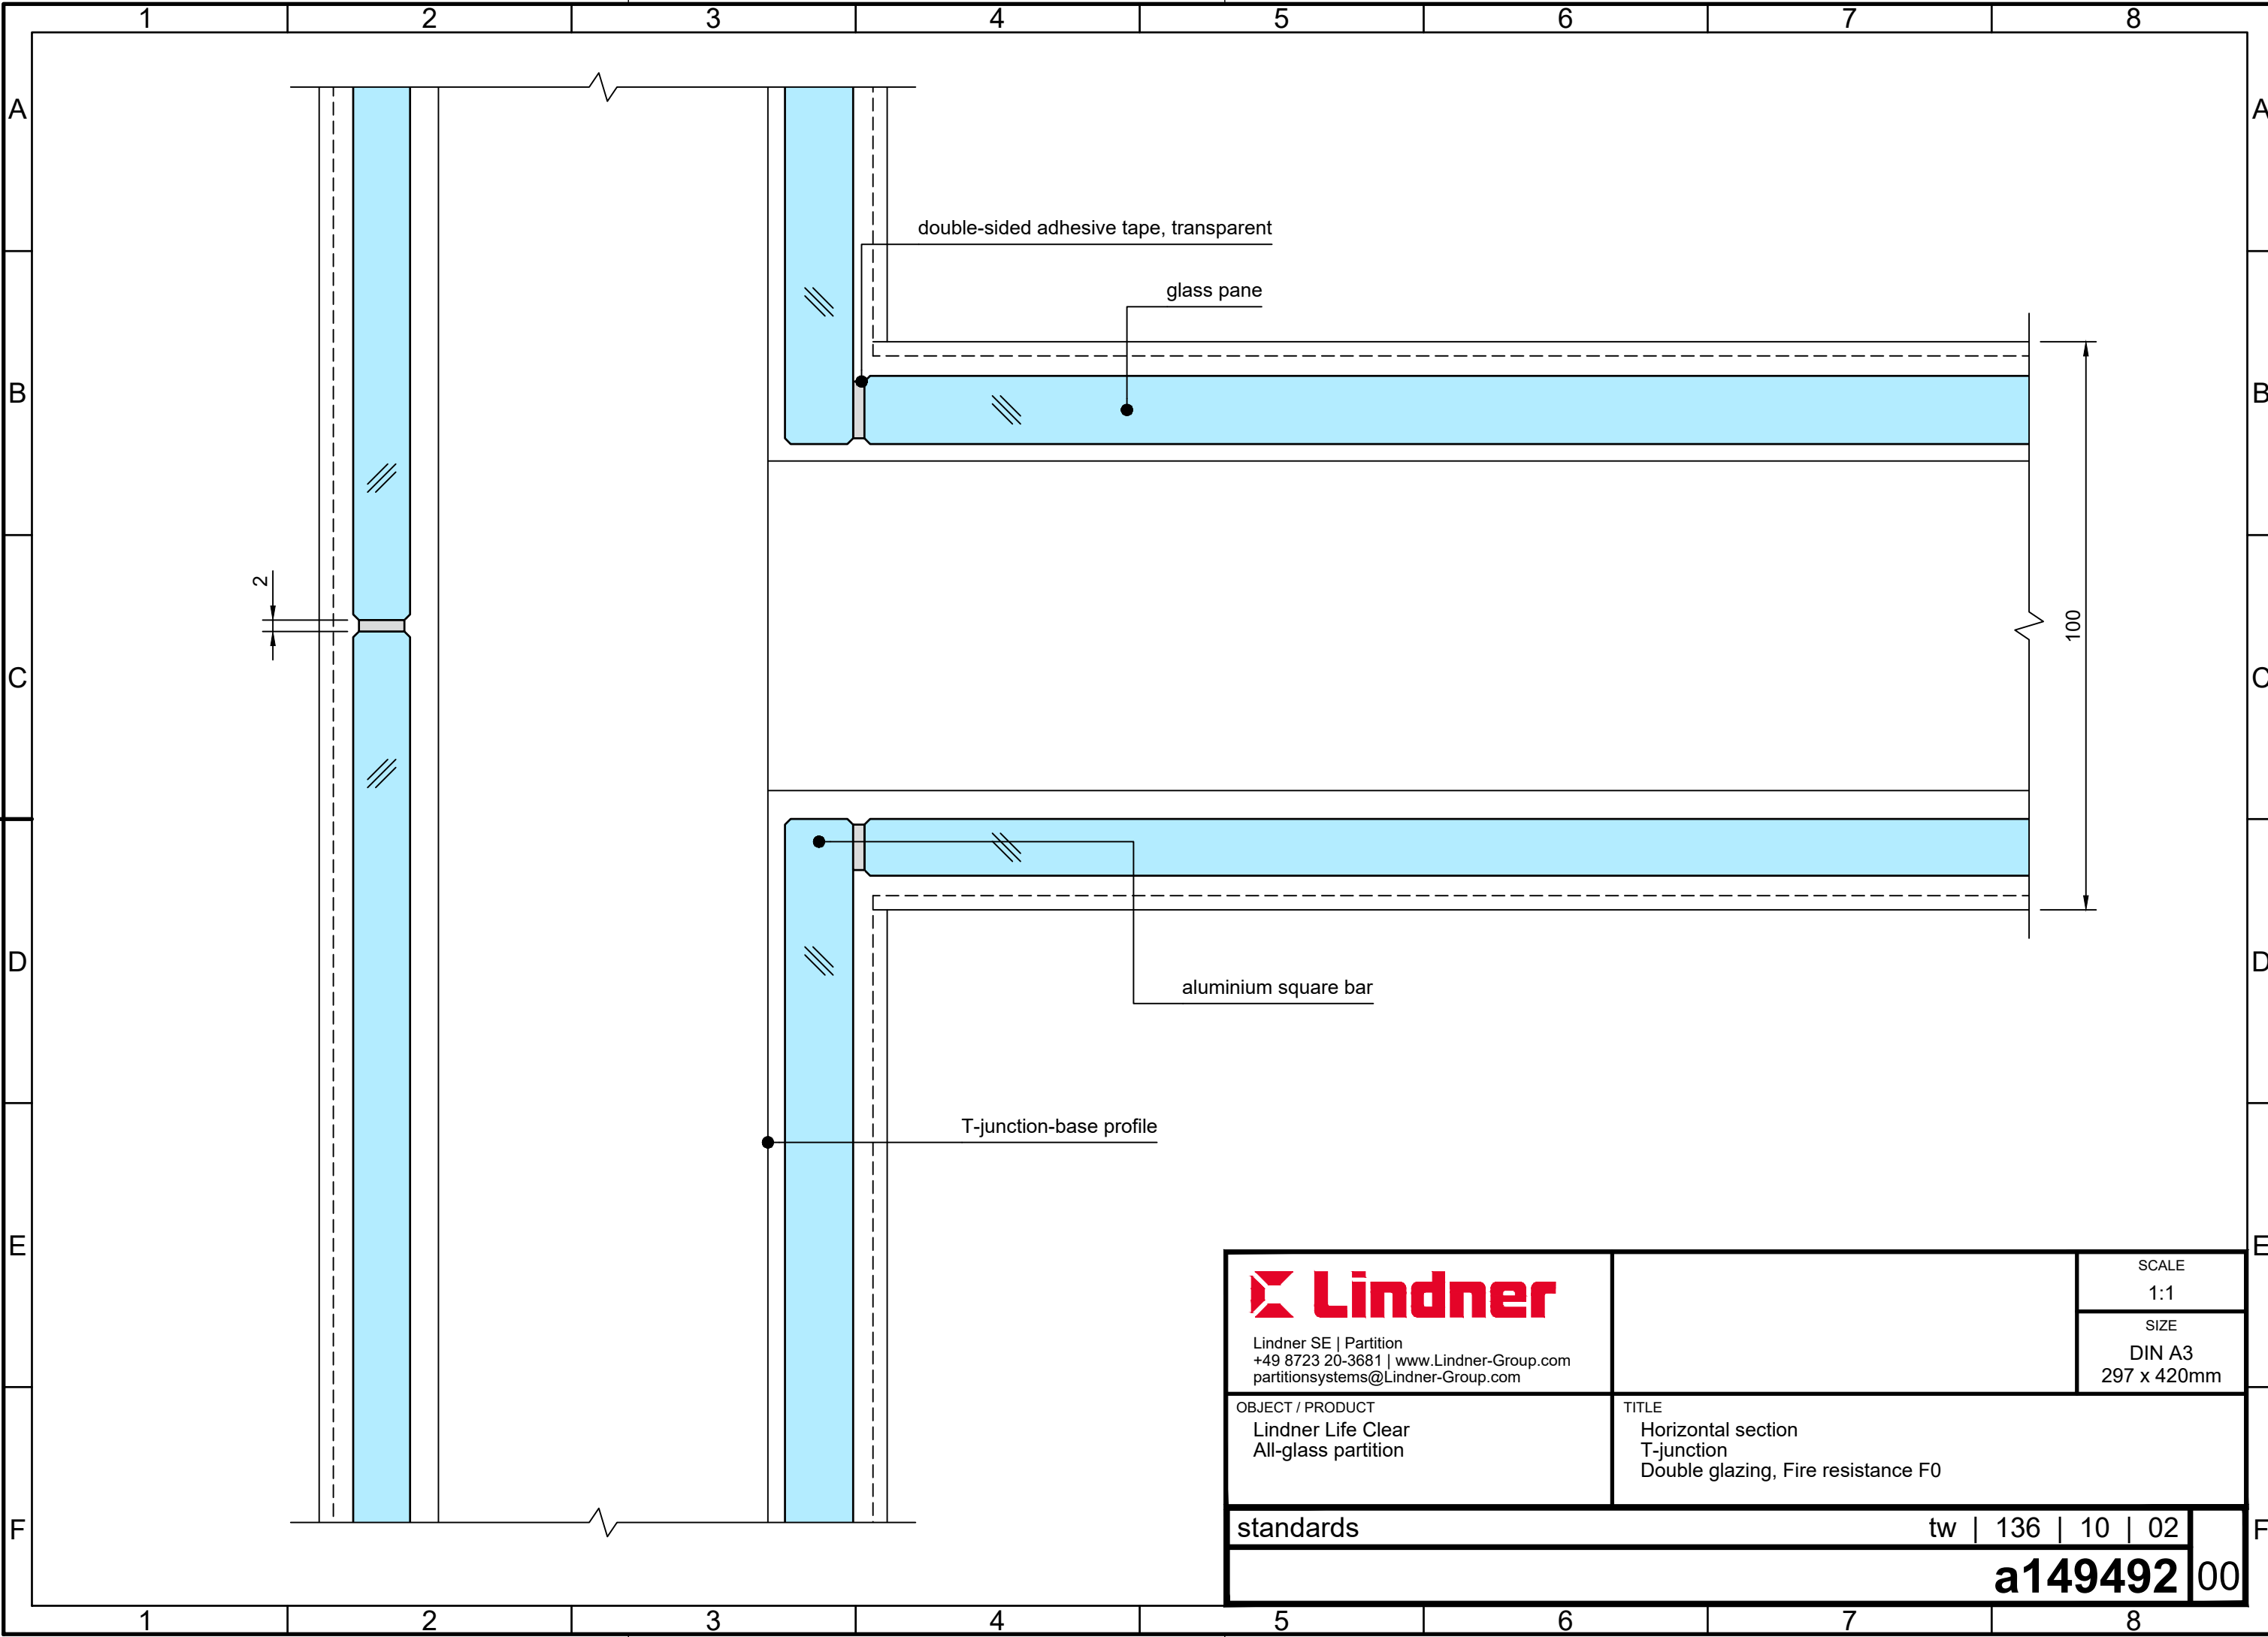

Schutzvermerk nach DIN ISO 16016 beachten!  
Protection note DIN ISO 16016 to be observed!

 Lindner SE   Partition +49 8723 20-3681   www.Lindner-Group.com partitionsystems@Lindner-Group.com	SCALE 1:1
	SIZE DIN A3 297 x 420mm
OBJECT / PRODUCT Lindner Life Clear All-glass partition	TITLE Horizontal section T-junction Double glazing, Fire resistance F0
standards	tw   136   10   02
<b>a149492</b> 00	