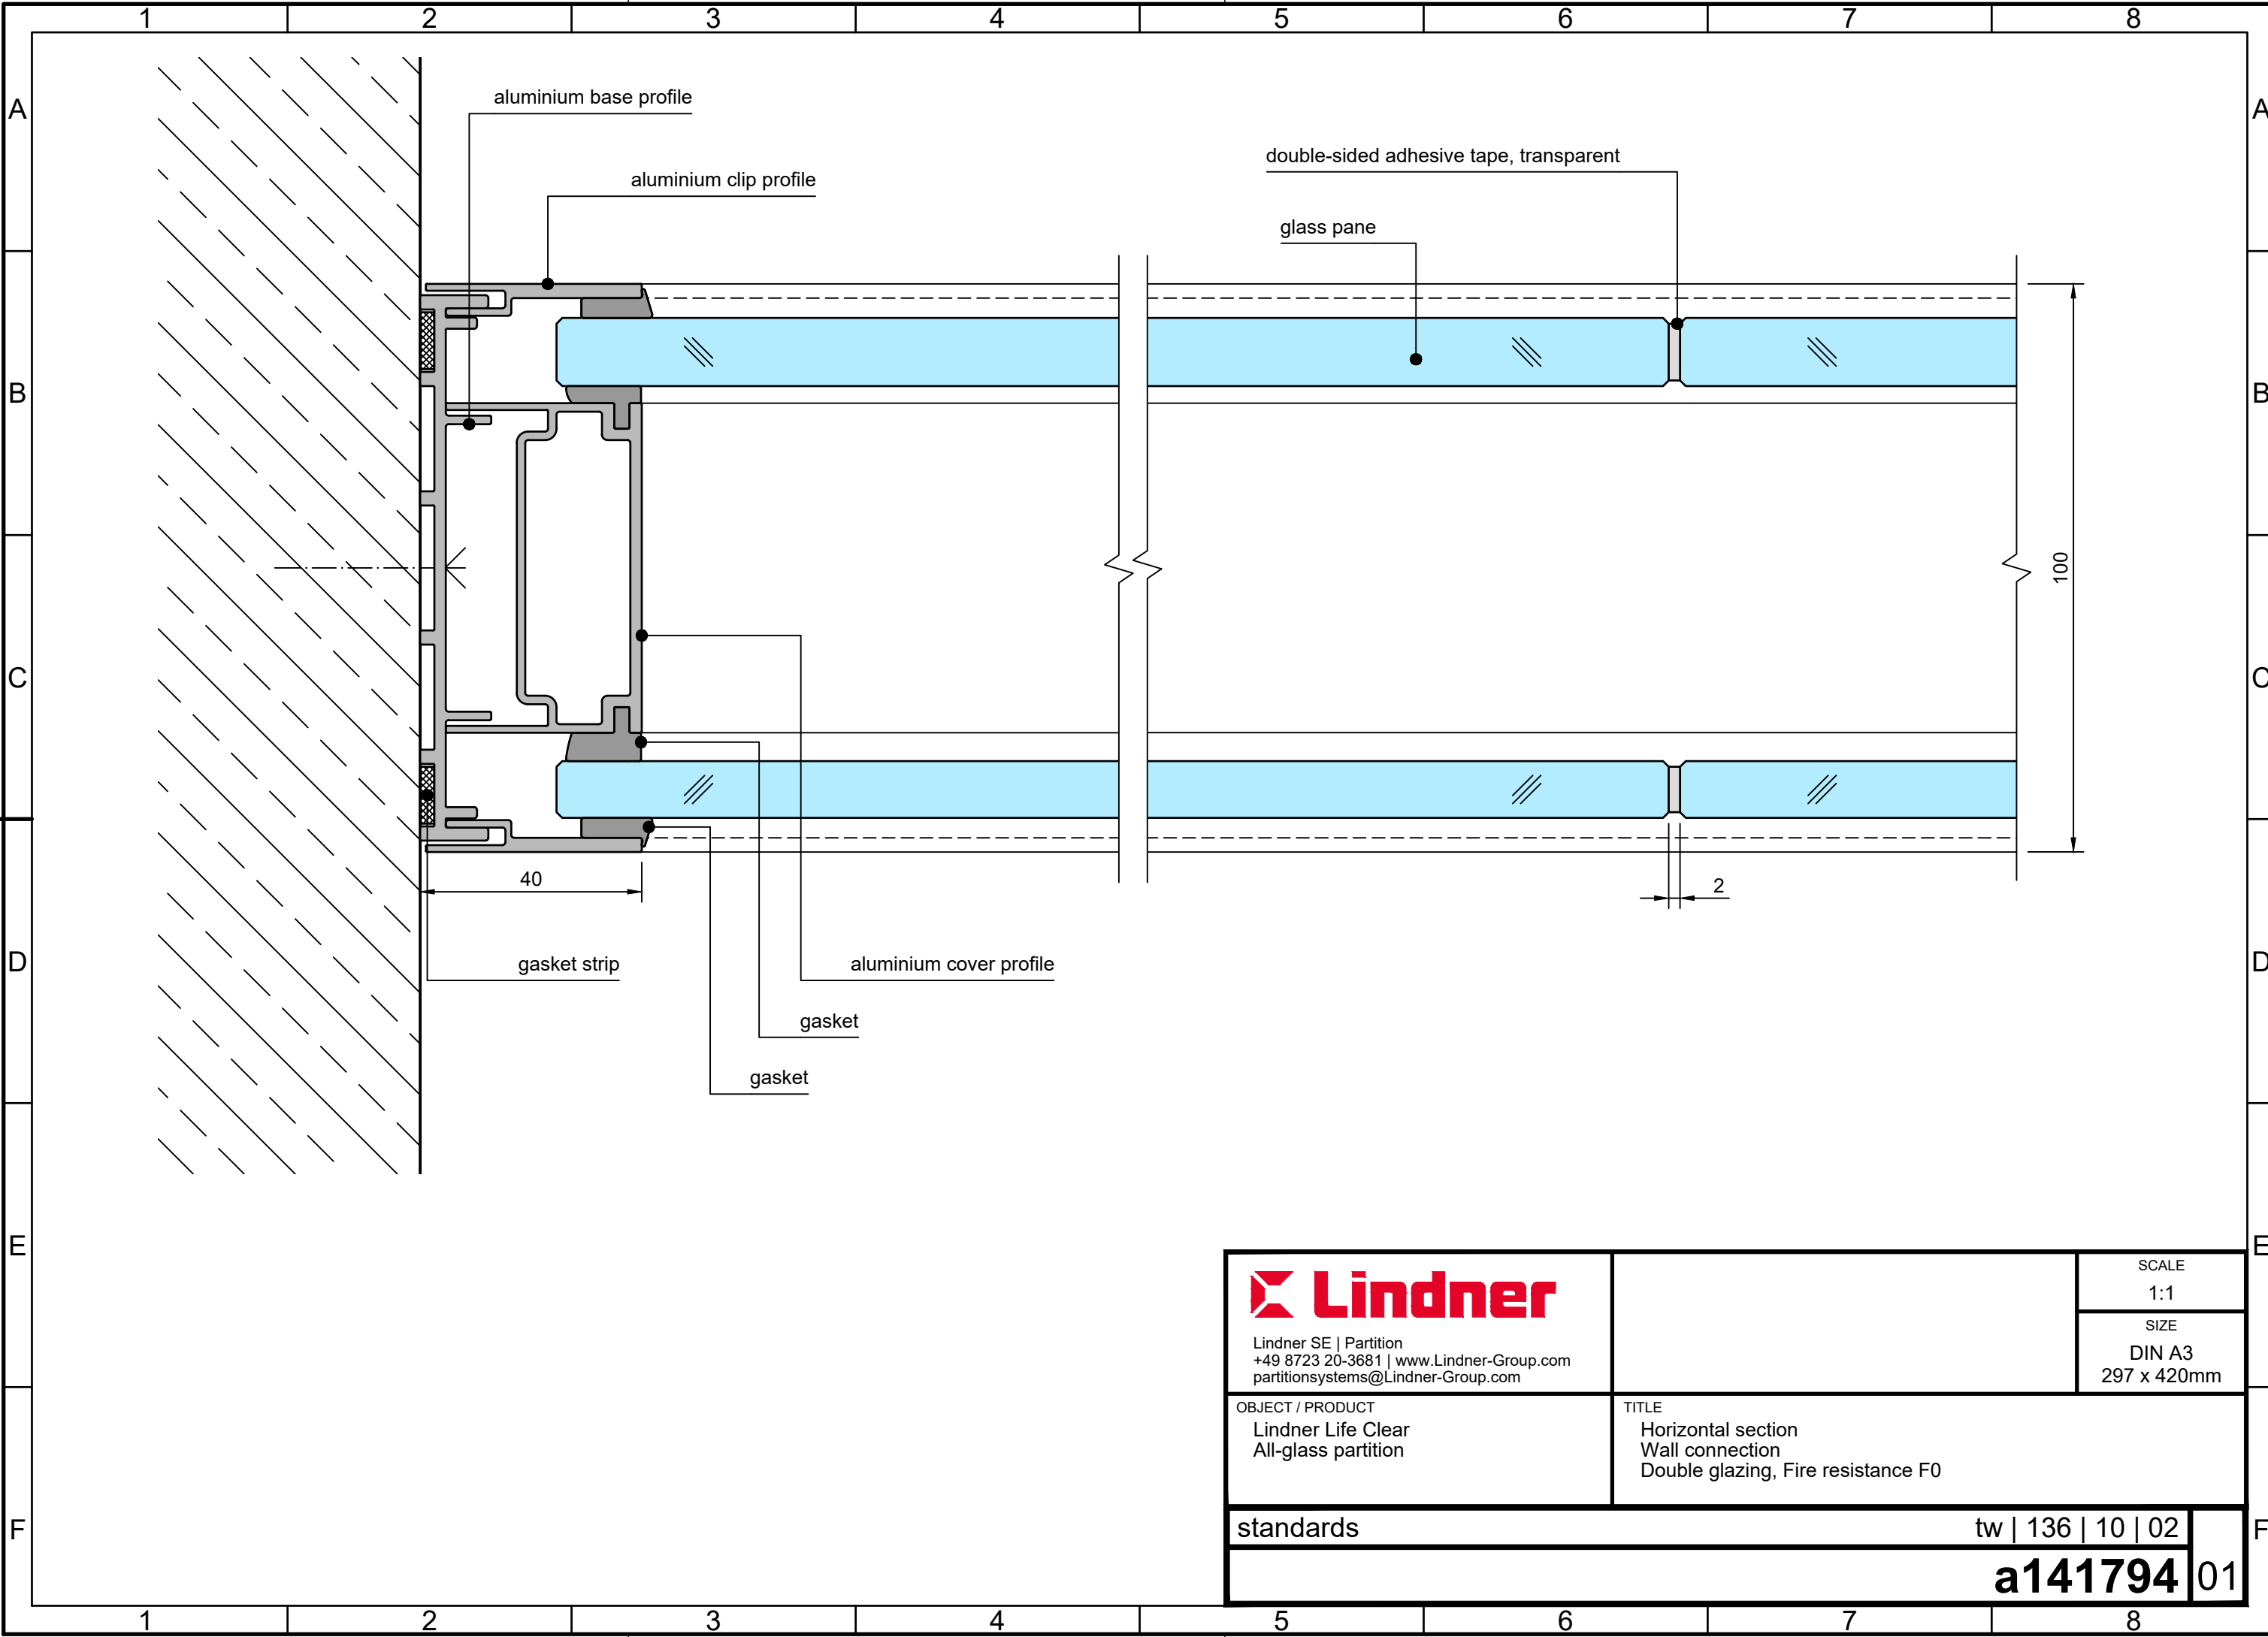

Schutzvermerk nach DIN ISO 16016 beachten!
Protection note DIN ISO 16016 to be observed!

 Lindner SE Partition +49 8723 20-3681 www.Lindner-Group.com partitionsystems@Lindner-Group.com	SCALE 1:1
	SIZE DIN A3 297 x 420mm
OBJECT / PRODUCT Lindner Life Clear All-glass partition	TITLE Horizontal section Wall connection Double glazing, Fire resistance F0
standards	tw 136 10 02
a141794 01	