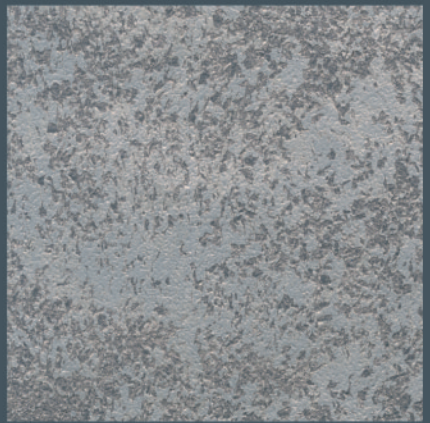

Lisa -116 on Peach Base

General Description

LINOLISA is a water base and transpiring decorative paint with particular and beautiful stained, antique and classic effect. Easy application helps to redecorate houses, villas, shops, flats etc.

Lisa -311 on Green Base

Lisa -312 on Green Base

Lisa -213 on Gray Base

Lisa -215 on Beige Base

Lisa -313 on Gray Base

Lisa -314 on Gray Base

Lisa -214 on Gray Base

Lisa -315 on Gray Base