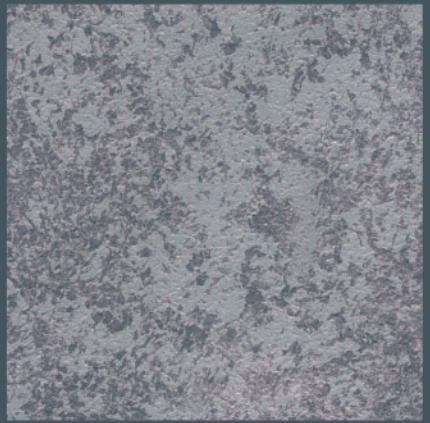

Lisa -116 on Peach Base

General Description

LINOLISA is a water base and transpiring decorative paint with particular and beautiful stained, antique and classic effect. Easy application helps to redecorate houses, villas, shops, flats etc.

Lisa -311 on Green Base

Lisa -312 on Green Base

Lisa -213 on Gray Base

Lisa -215 on Beige Base

Lisa -313 on Gray Base

Lisa -314 on Gray Base

Lisa -214 on Gray Base

Lisa -315 on Gray Base