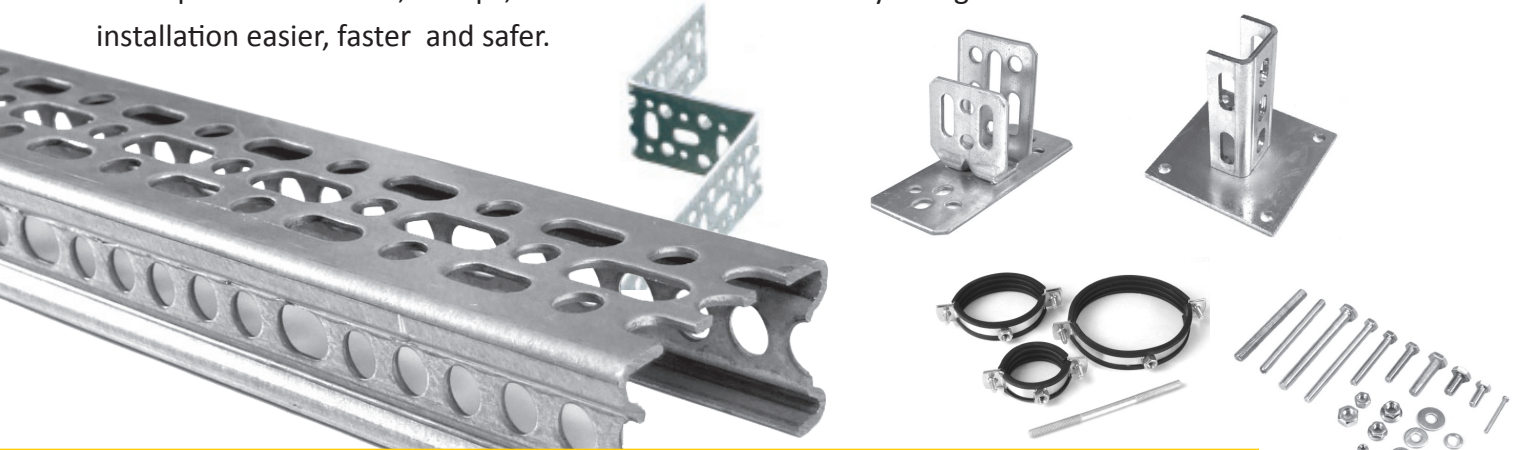

SUPERFiX

The innovative fixing system for installations

Smart solution for fixing installations

A complete set of rails, clamps, and accessories innovatively designed to make installation easier, faster and safer.

Keep it simple by making it flexible ...

The key to SuperFix simplicity is its flexibility, making it a unique solution for a variety of needs.

■ SuperFix Strap can be formed easily by using a simple bending tool - freehand or on a vice.

■ SuperFix U in a rail shape offers maximum rigidity.

Both may be used separately or combined according to your specific need.

With only two main components, a wide range of installations in complicated situations and for many applications is possible.

Pipe clamps and a variety of fittings can be installed easily on the hole matrix by standard threaded rod or screws.

With this flexibility and simplicity, you will be surprised that how you could manage your installations without it!