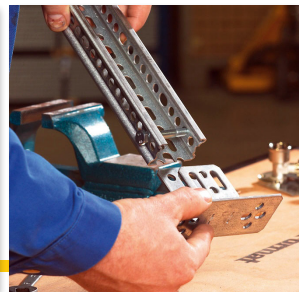

SUPERFiX

The innovative fixing system for installations

Smart solution for fixing installations

A complete set of rails, clamps, and accessories innovatively designed to make installation easier, faster and safer.

Keep it simple by making it flexible ...

The key to SuperFix simplicity is its flexibility, making it a unique solution for a variety of needs.

■ SuperFix Strap can be formed easily by using a simple bending tool - freehand or on a vice.

■ SuperFix U in a rail shape offers maximum rigidity.

Both may be used separately or combined according to your specific need.

With only two main components, a wide range of installations in complicated situations and for many applications is possible.

Pipe clamps and a variety of fittings can be installed easily on the hole matrix by standard threaded rod or screws.

With this flexibility and simplicity, you will be surprised that how you could manage your installations without it!