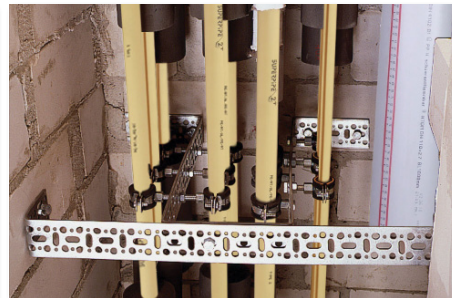

Keep it simple by making it flexible ...

The key to SuperFix simplicity is its flexibility, making it a unique solution for a variety of needs.

■ SuperFix Strap can be formed easily by using a simple bending tool - freehand or on a vice.

■ SuperFix U in a rail shape offers maximum rigidity.

Both may be used separately or combined according to your specific need.

With only two main components, a wide range of installations in complicated situations and for many applications is possible.

Pipe clamps and a variety of fittings can be installed easily on the hole matrix by standard threaded rod or screws.

With this flexibility and simplicity, you will be surprised that how you could manage your installations without it!