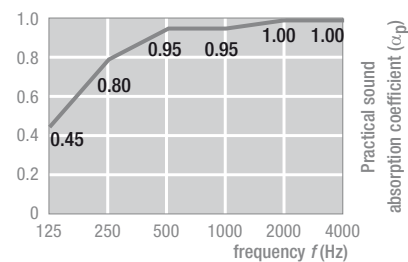

SYSTEM	■ Exposed Grid System, demountable ceiling
Dimensions	■ 600 x 600 mm, 625 x 625 mm, further sizes available on request
Thickness / Weight	■ 19 mm (c. 3.0 kg/m ²)
Colour	■ black
Edge details	■ SK

TECHNICAL PERFORMANCE

Building material class	■ A2-s1,d0 as per BS EN 13501-1
Fire Protection	■ REI 30 - REI 90 as per EN 13501-2 (according to test certificate)
Sound absorption	■ EN ISO 354 $\alpha_W = 1.00$ as per BS EN ISO 11654 $NRC = 0.90$ as per ASTM C 423
Sound attenuation	■ $D_{n,f,w} = 28$ dB as per EN 10848 (19 mm thickness, according to test report)
Light reflectance	■ 3.8%
Thermal conductivity	■ $\lambda = 0.040$ W/mK as per EN 12667
Humidity	■ Up to 95% RH