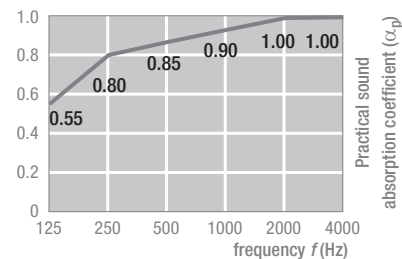

Knauf AMF GmbH & Co. KG

Elsenthal 15

D-94481 Grafenau, Germany

Phone +49 (0) 8552 / 422-0 - Fax +49 (0) 8552 / 422-32

info@knaufamf.de - www.amfceilings.com

Due to reproduction processes colours shown in this catalogue may differ from the actual product colour. Product selection should always be made from AMF samples. All details and technical information stated in this brochure or other publicity material referring to AMF ceiling systems are based on test reports obtained under laboratory conditions. It is the responsibility of the customer to ensure that this data is suitable for the proposed application.

All information provided is based on current technical data. Further relevant test reports, assessments and installation guidelines are available. All system details conform with current standards and are based on the use of AMF products and system components. AMF accepts no liability or responsibility for use of third party components, or for any variations to conditions stipulated in test data. Mixing of production batches is not recommended.

All technical data is subject to change without prior notice and is governed by AMF Terms and Conditions of Sales. This catalogue supersedes all previous editions. Errors and omissions excepted. Printing errors excepted.