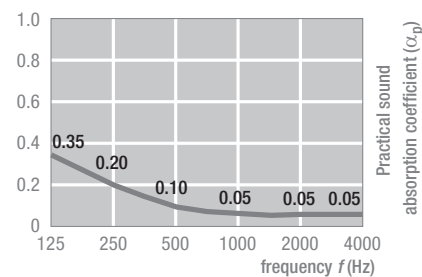

# THERMATEX Laguna

THERMATEX ceiling tiles are made of modern, bio-soluble mineral wool, perlite, clay and starch with excellent outstanding physical properties in fire resistance and acoustic performance.

- SYSTEM ■ Exposed Grid System, demountable ceiling
- Dimensions ■ 600 x 600 mm, 625 x 625 mm
- Thickness / Weight ■ 15 mm (c. 4.5 kg/m<sup>2</sup>)
- Colour ■ White similar to RAL 9010
- Edge details ■ SK, VT 15/24

## TECHNICAL PERFORMANCE

- Reaction to fire ■ A2-s1, d0 as per EN 13501-1
- Fire protection ■ Up to 60 minutes as per BS 476: parts 20 - 23 (according to test certificate)
- Sound absorption ■ EN ISO 354  
 $\alpha_w = 0.10(L)$  as per EN ISO 11654  
 $NRC = 0.10$  as per ASTM C 423
- Sound attenuation ■  $D_{n,c,w} = 34$  dB as per EN 20140-9 (15 mm thickness, according to test certificate)
- Light reflectance ■ Up to 88%
- Thermal conductivity ■  $\lambda = 0.052 - 0.057$  W/mK as per DIN 52612
- Humidity ■ Up to 90% RH