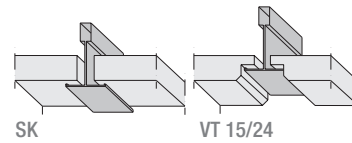

- SYSTEM ■ Exposed Grid System, demountable ceiling
- Dimensions ■ 600 x 600 mm, 625 x 625 mm
- Thickness / Weight ■ 15 mm (c. 4.5 kg/m<sup>2</sup>)
- Colour ■ White similar to RAL 9010
- Edge details ■ SK, VT 15/24