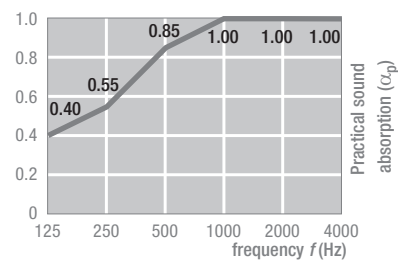

THERMATEX Silence

THERMATEX Silence is a fleece coated ceiling made from two mineral boards bonded together. The special construction provides excellent sound absorption as well as high sound attenuation.

SYSTEM	Exposed Grid System, demountable ceiling
Dimensions	600 x 600 mm, 625 x 625 mm, further sizes available on request
Thickness / Weight	43 mm (c. 10.8 kg/m ²)
Colour	White similar to RAL 9010
Edge details	SK, VT 15/24, VT-S 15/24

TECHNICAL PERFORMANCE

Building material class	A2-s1, d0 as per EN 13501-1
Sound absorption	EN ISO 354 $\alpha_w = 0.85$ (H) as per EN ISO 11654 NRC = 0.90 as per ASTM C 423
Sound attenuation	$D_{n,f,w} = 44$ dB as per EN 10848 (43 mm thickness, according to test certificate)
Light reflectance	up to 88%
Thermal conductivity	$\lambda = 0.052 - 0.057$ W/mK as per DIN 52612
Humidity	up to 95% RH