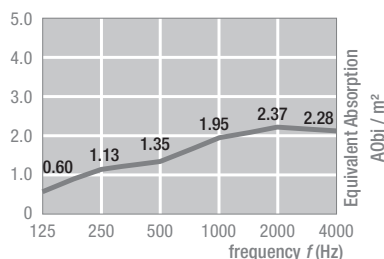

THERMATEX® Sonic modern
1200x1200 mm
Assembly height: 300 mm