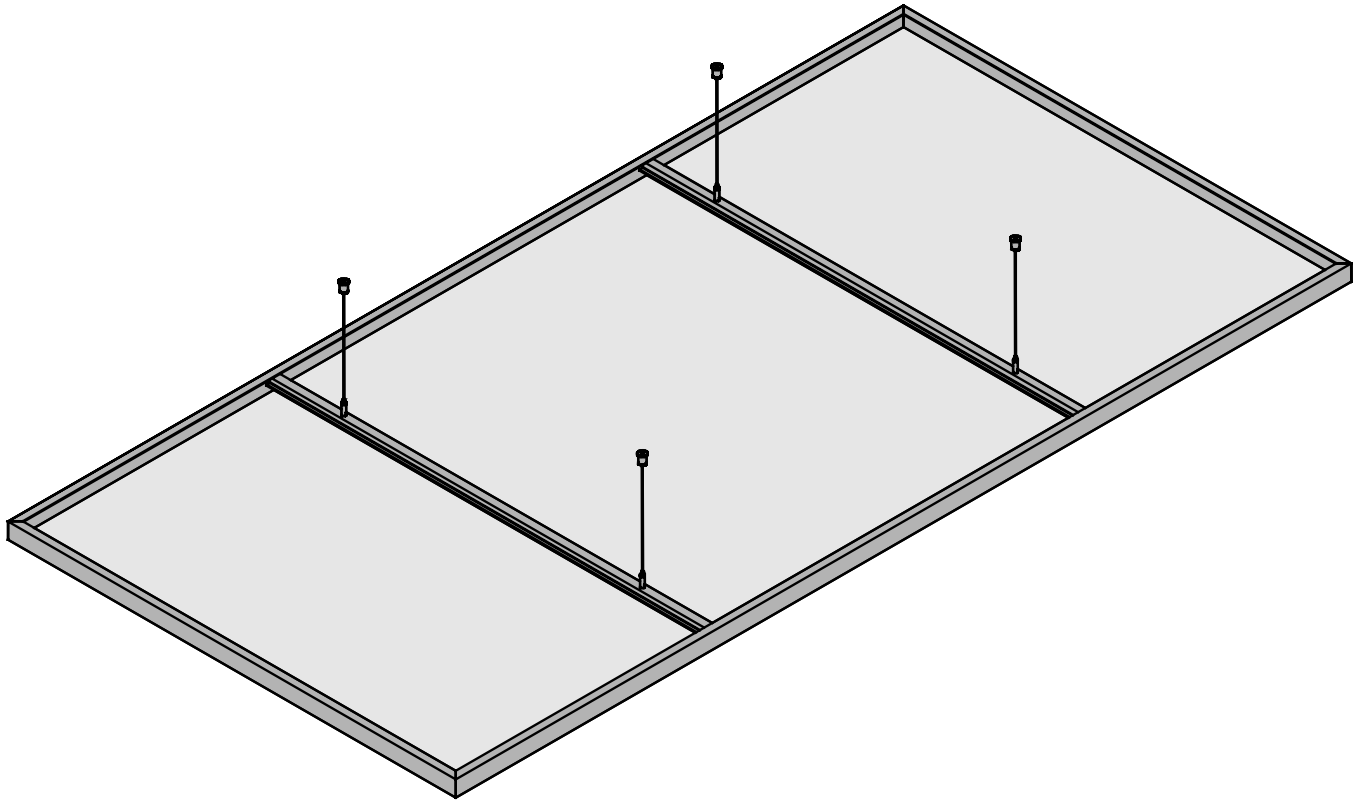

THERMATEX® Sonic modern ceiling raft

Installation

The rafts are suspended using four cables.

The suspension system ensures that it is quick and simple to install and adjust the rafts.

- 1 aluminium profile
- 2 THERMATEX® tile
- 3 aluminium main runner
- 4 suspension cable incl. hanger
- 5 ceiling anchor