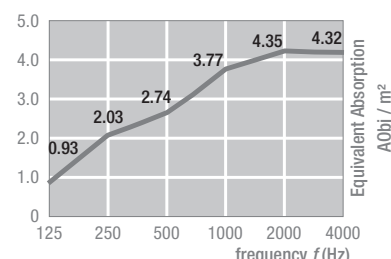

THERMATEX® Sonic modern
1200x1200 mm
Assembly height: 150 mm

THERMATEX® Sonic modern
1200x2400 mm
Assembly height: 150 mm

THERMATEX® Sonic modern
1200x1200 mm
Assembly height: 300 mm

THERMATEX® Sonic modern
1200x2400 mm
Assembly height: 300 mm