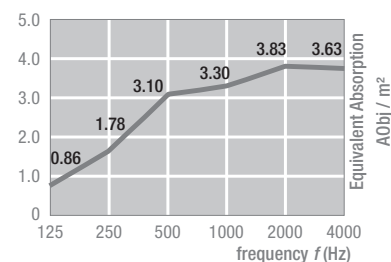

THERMATEX® Sonic modern
1200x2400 mm
Assembly height: 150 mm