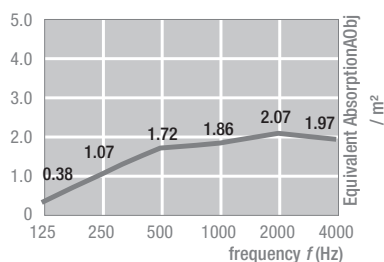

TECHNICAL PERFORMANCE

Reaction to fire	■ A2-s1, d0 as per EN 13501-1 (or C-s1, d0, depending on the pattern)
Sound absorption	■ EN ISO 354
Humidity	■ up to 95% RH
Surface	■ fleece cover white or with print
Frame Formats	■ 600x1200, 1200x1200, 1200x1800, 1200x2400 mm, more formats upon request
Frame Thickness	■ 43 mm
Weight	■ 600x1200 mm: ca. 7.0 kg/pc 1200x1200 mm: ca. 13.0 kg/pc 1200x1800 mm: ca. 18.0 kg/pc 1200x2400 mm: ca. 23.0 kg/pc
Frame Colour	■ aluminium natural, anodised E6-EV1 or similar RAL 9016 more colours upon demand

THERMATEX® Sonic modern
1200x1200 mm
Assembly height: 150 mm