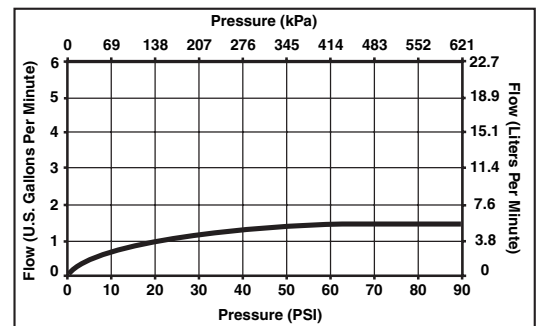

Delta Faucet Company

55 E. 111th Street, Indianapolis, Indiana 46280
395 Matheson Blvd. E., Mississauga, ON L4Z 2H2
© 2009 Masco Corporation of Indiana

Delta reserves the right (1) to make changes in specifications and materials, and (2) to change or discontinue models, both without notice or obligation. Dimensions are for reference only. See current full-line price book or www.brizo.com for finish options and product availability.

BSP-L-65330LF Rev. B