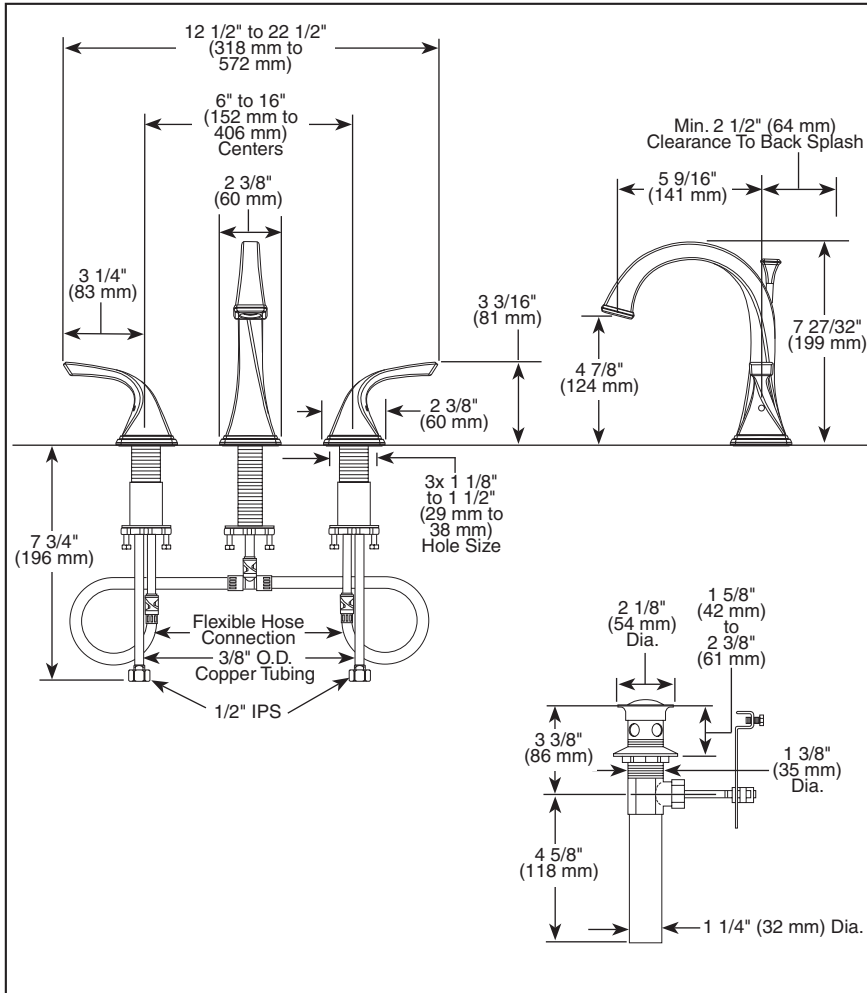

▲ Designate Proper Finish Suffix

COMPLIES WITH:

- ASME A112.18.1 / CSA B125.1
- ASME A112.18.2 / CSA B125.2
- Indicates compliance to ICC/ANSI A117.1
- EPA WaterSense
- "LF" models verified compliant with .25% weighted average Pb content regulations.